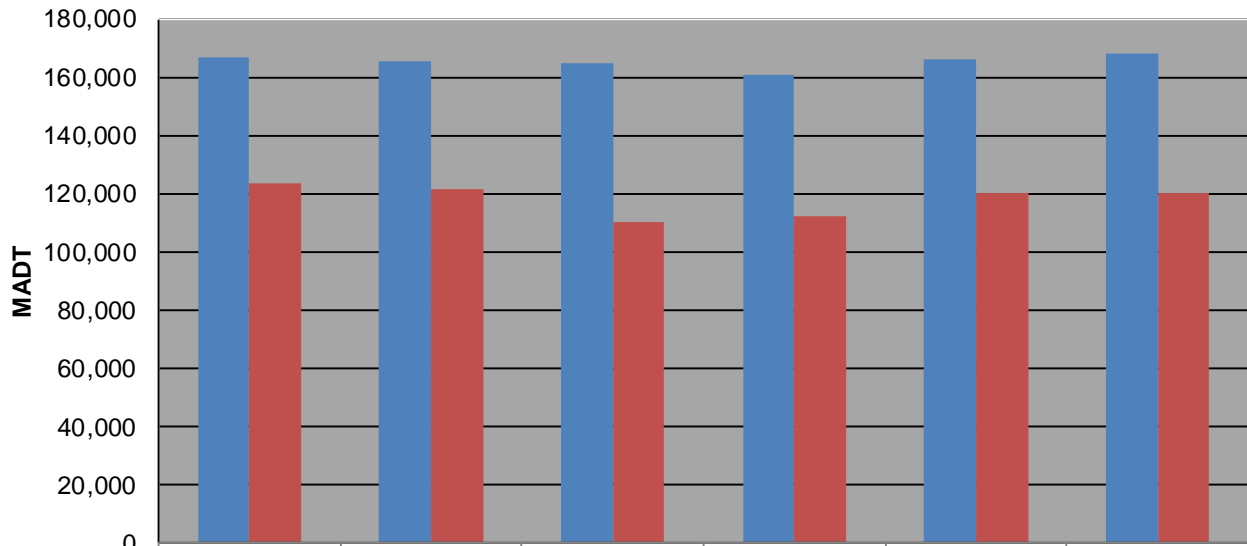

Note: Decrease in traffic July 2010 due to construction on I-94

Weekday (WD)/Weekend (WE) Monthly Average Daily Traffic

	Jan	Feb	Mar	Apr	May	Jun	Jul	Aug	Sep	Oct	Nov	Dec
'08 WD	164,022	173,046	174,162	176,554	173,402	178,174	173,848	178,118	174,010	175,234	166,502	152,944
'08 WE	119,424	123,108	129,470	129,572	130,784	135,182	124,796	130,842	125,606	124,394	123,556	104,488
'09 WD	154,912	166,262	170,934	173,746	166,524	167,006	166,644	170,662	171,070	170,932	165,672	150,774
'09 WE	112,660	122,564	127,166	126,390	126,724	111,016	119,152	122,730	127,550	129,702	121,376	114,360
'10 WD	155,916	162,606	173,254	175,752	172,872	164,170	149,528	169,482	170,404	175,122	164,462	152,098
'10 WE	110,760	121,688	129,860	128,006	128,650	125,058	104,262	117,190	126,716	131,408	110,098	89,422
'11 WD	157,616	165,538	168,814	174,020	170,178	168,600	162,306	167,542	165,852	166,568	160,868	159,268
'11 WE	107,412	114,258	122,868	124,716	119,704	123,494	117,560	122,162	124,378	130,978	112,468	110,048
'12 WD	157,896	167,408	174,266	172,766	164,326	167,464	160,522	166,626	169,706	172,290	165,836	155,236
'12 WE	113,634	123,072	128,940	117,092	103,562	115,088	100,940	124,648	127,974	131,424	120,046	110,130
'13 WD	159,474	167,366	166,808	170,380	168,544	176,578	171,944	180,466	174,664	176,504	168,004	
'13 WE	111,916	115,388	125,940	128,426	115,190	126,272	124,670	130,868	136,048	138,386		

Note: 'Weekday' defined as Monday-Friday, 'Weekend' defined as Saturday-Sunday

Weekday/Weekend Monthly Average Daily Traffic ('08-'13)

	Nov-08	Nov-09	Nov-10	Nov-11	Nov-12	Nov-13
Weekday	166,502	165,672	164,462	160,868	165,836	168,004
Weekend	123,556	121,376	110,098	112,468	120,046	119,944