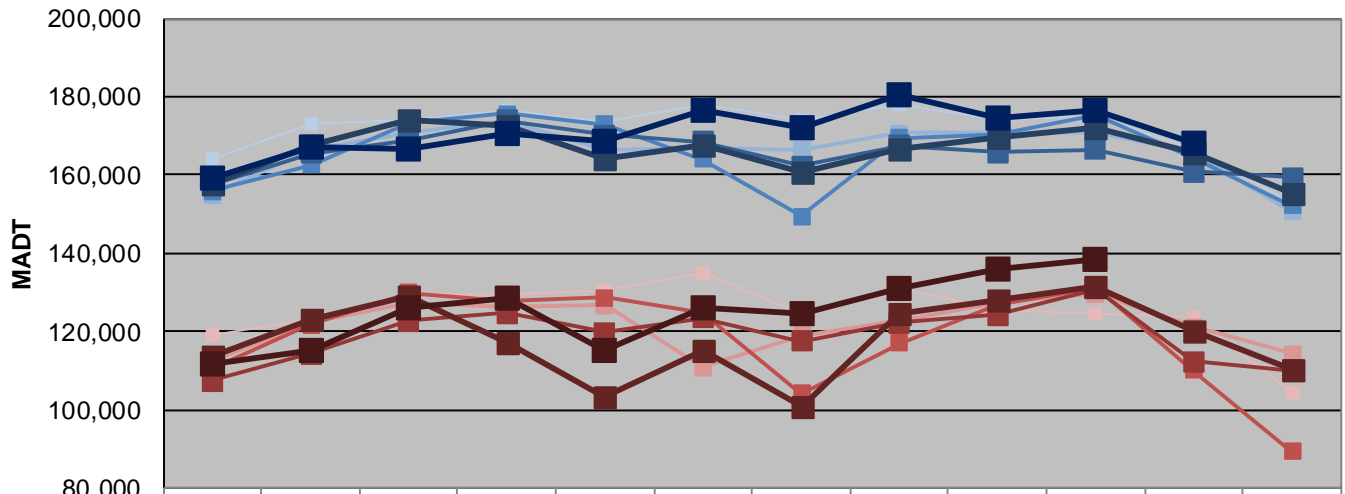

MONTHLY REPORT, STATION NO. 301 (ATR)

NOVEMBER 2013

Station Measurement: VOLUME		
Route: I-94	Route Direction: E/W	Lanes: 8
County: Ramsey	Closest City: St Paul	
Functional Class: Urban Principal Arterial - Interstate		
Location: W OF N VICTORIA ST IN ST PAUL		
Ref Post: 239+00.922	True Mile: 240.541	Sequence No. 9834
Volume: 4,623,598		MADT: 154,120
Weekday (M-F) MADT: 168,004		Weekend (Sa-Su) MADT: 119,944

Note: Decrease in traffic July 2010 due to construction on I-94

Weekday (WD)/Weekend (WE) Monthly Average Daily Traffic

	Jan	Feb	Mar	Apr	May	Jun	Jul	Aug	Sep	Oct	Nov	Dec
'08 WD	164,022	173,046	174,162	176,554	173,402	178,174	173,848	178,118	174,010	175,234	166,502	152,944
'08 WE	119,424	123,108	129,470	129,572	130,784	135,182	124,796	130,842	125,606	124,394	123,556	104,488
'09 WD	154,912	166,262	170,934	173,746	166,524	167,006	166,644	170,662	171,070	170,932	165,672	150,774
'09 WE	112,660	122,564	127,166	126,390	126,724	111,016	119,152	122,730	127,550	129,702	121,376	114,360
'10 WD	155,916	162,606	173,254	175,752	172,872	164,170	149,528	169,482	170,404	175,122	164,462	152,098
'10 WE	110,760	121,688	129,860	128,006	128,650	125,058	104,262	117,190	126,716	131,408	110,098	89,422
'11 WD	157,616	165,538	168,814	174,020	170,178	168,600	162,306	167,542	165,852	166,568	160,868	159,268
'11 WE	107,412	114,258	122,868	124,716	119,704	123,494	117,560	122,162	124,378	130,978	112,468	110,048
'12 WD	157,896	167,408	174,266	172,766	164,326	167,464	160,522	166,626	169,706	172,290	165,836	155,236
'12 WE	113,634	123,072	128,940	117,092	103,562	115,088	100,940	124,648	127,974	131,424	120,046	110,130
'13 WD	159,474	167,366	166,808	170,380	168,544	176,578	171,944	180,466	174,664	176,504	168,004	
'13 WE	111,916	115,388	125,940	128,426	115,190	126,272	124,670	130,868	136,048	138,386		