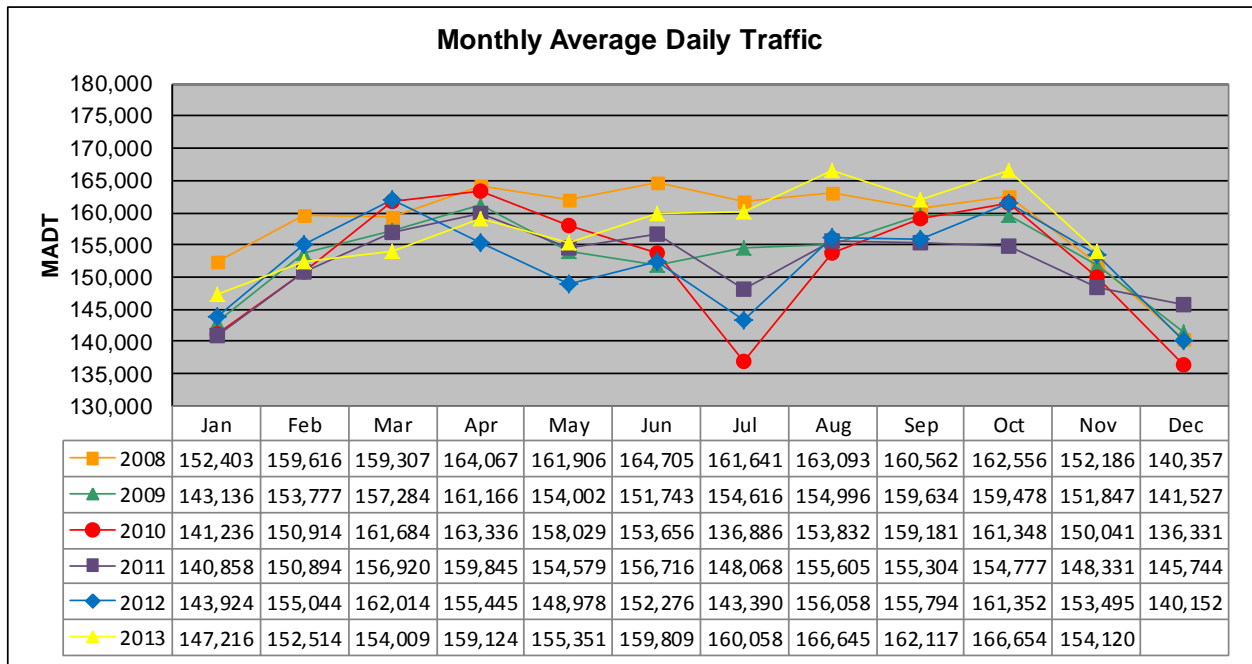

MONTHLY REPORT, STATION NO. 301 (ATR)

NOVEMBER 2013

Station Measurement: VOLUME		
Route: I-94	Route Direction: E/W	Lanes: 8
County: Ramsey	Closest City: St Paul	
Functional Class: Urban Principal Arterial - Interstate		
Location: W OF N VICTORIA ST IN ST PAUL		
Ref Post: 239+00.922	True Mile: 240.541	Sequence No. 9834
Volume: 4,623,598		MADT: 154,120
Weekday (M-F) MADT: 168,004		Weekend (Sa-Su) MADT: 119,944

Note: Decrease in traffic July 2010 due to construction on I-94

Weekday (WD)/Weekend (WE) Monthly Average Daily Traffic

	Jan	Feb	Mar	Apr	May	Jun	Jul	Aug	Sep	Oct	Nov	Dec
'08 WD	164,022	173,046	174,162	176,554	173,402	178,174	173,848	178,118	174,010	175,234	166,502	152,944
'08 WE	119,424	123,108	129,470	129,572	130,784	135,182	124,796	130,842	125,606	124,394	123,556	104,488
'09 WD	154,912	166,262	170,934	173,746	166,524	167,006	166,644	170,662	171,070	170,932	165,672	150,774
'09 WE	112,660	122,564	127,166	126,390	126,724	111,016	119,152	122,730	127,550	129,702	121,376	114,360
'10 WD	155,916	162,606	173,254	175,752	172,872	164,170	149,528	169,482	170,404	175,122	164,462	152,098
'10 WE	110,760	121,688	129,860	128,006	128,650	125,058	104,262	117,190	126,716	131,408	110,098	89,422
'11 WD	157,616	165,538	168,814	174,020	170,178	168,600	162,306	167,542	165,852	166,568	160,868	159,268
'11 WE	107,412	114,258	122,868	124,716	119,704	123,494	117,560	122,162	124,378	130,978	112,468	110,048
'12 WD	157,896	167,408	174,266	172,766	164,326	167,464	160,522	166,626	169,706	172,290	165,836	155,236
'12 WE	113,634	123,072	128,940	117,092	103,562	115,088	100,940	124,648	127,974	131,424	120,046	110,130
'13 WD	159,474	167,366	166,808	170,380	168,544	176,578	171,944	180,466	174,664	176,504	168,004	
'13 WE	111,916	115,388	125,940	128,426	115,190	126,272	124,670	130,868	136,048	138,386		