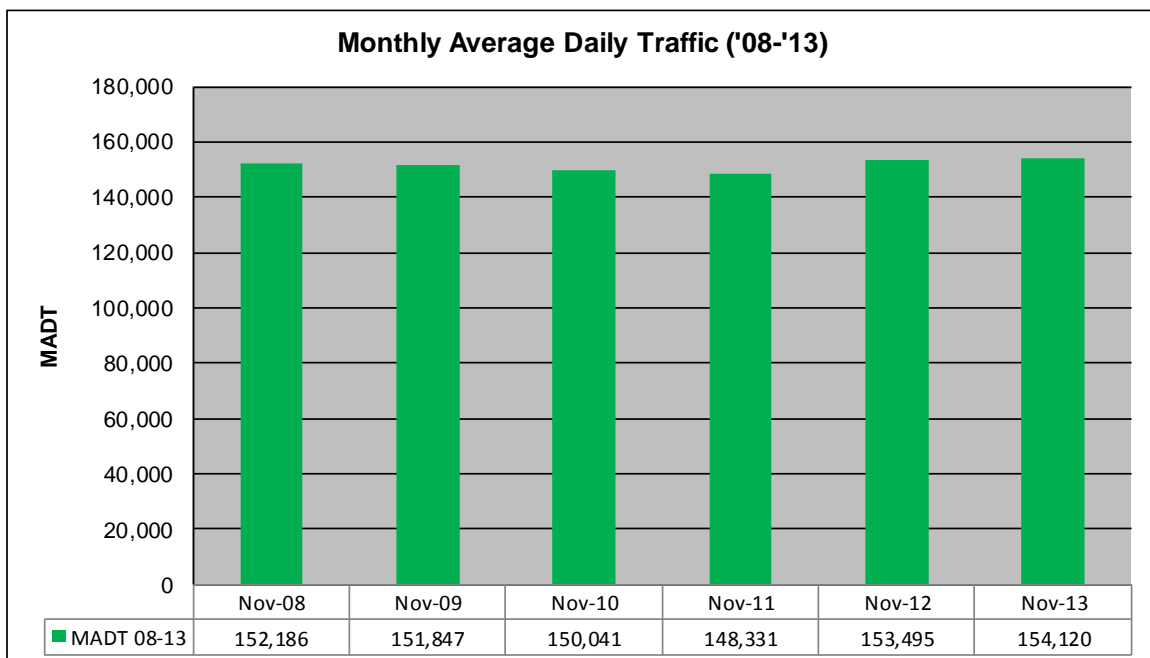

MONTHLY REPORT, STATION NO. 301 (ATR)

NOVEMBER 2013

Station Measurement: VOLUME		
Route: I-94	Route Direction: E/W	Lanes: 8
County: Ramsey	Closest City: St Paul	
Functional Class: Urban Principal Arterial - Interstate		
Location: W OF N VICTORIA ST IN ST PAUL		
Ref Post: 239+00.922	True Mile: 240.541	Sequence No. 9834
Volume: 4,623,598		MADT: 154,120
Weekday (M-F) MADT: 168,004		Weekend (Sa-Su) MADT: 119,944

Note: Decrease in traffic July 2010 due to construction on I-94

Weekday (WD)/Weekend (WE) Monthly Average Daily Traffic

	Jan	Feb	Mar	Apr	May	Jun	Jul	Aug	Sep	Oct	Nov	Dec
'08 WD	164,022	173,046	174,162	176,554	173,402	178,174	173,848	178,118	174,010	175,234	166,502	152,944
'08 WE	119,424	123,108	129,470	129,572	130,784	135,182	124,796	130,842	125,606	124,394	123,556	104,488
'09 WD	154,912	166,262	170,934	173,746	166,524	167,006	166,644	170,662	171,070	170,932	165,672	150,774
'09 WE	112,660	122,564	127,166	126,390	126,724	111,016	119,152	122,730	127,550	129,702	121,376	114,360
'10 WD	155,916	162,606	173,254	175,752	172,872	164,170	149,528	169,482	170,404	175,122	164,462	152,098
'10 WE	110,760	121,688	129,860	128,006	128,650	125,058	104,262	117,190	126,716	131,408	110,098	89,422
'11 WD	157,616	165,538	168,814	174,020	170,178	168,600	162,306	167,542	165,852	166,568	160,868	159,268
'11 WE	107,412	114,258	122,868	124,716	119,704	123,494	117,560	122,162	124,378	130,978	112,468	110,048
'12 WD	157,896	167,408	174,266	172,766	164,326	167,464	160,522	166,626	169,706	172,290	165,836	155,236
'12 WE	113,634	123,072	128,940	117,092	103,562	115,088	100,940	124,648	127,974	131,424	120,046	110,130
'13 WD	159,474	167,366	166,808	170,380	168,544	176,578	171,944	180,466	174,664	176,504	168,004	
'13 WE	111,916	115,388	125,940	128,426	115,190	126,272	124,670	130,868	136,048	138,386		