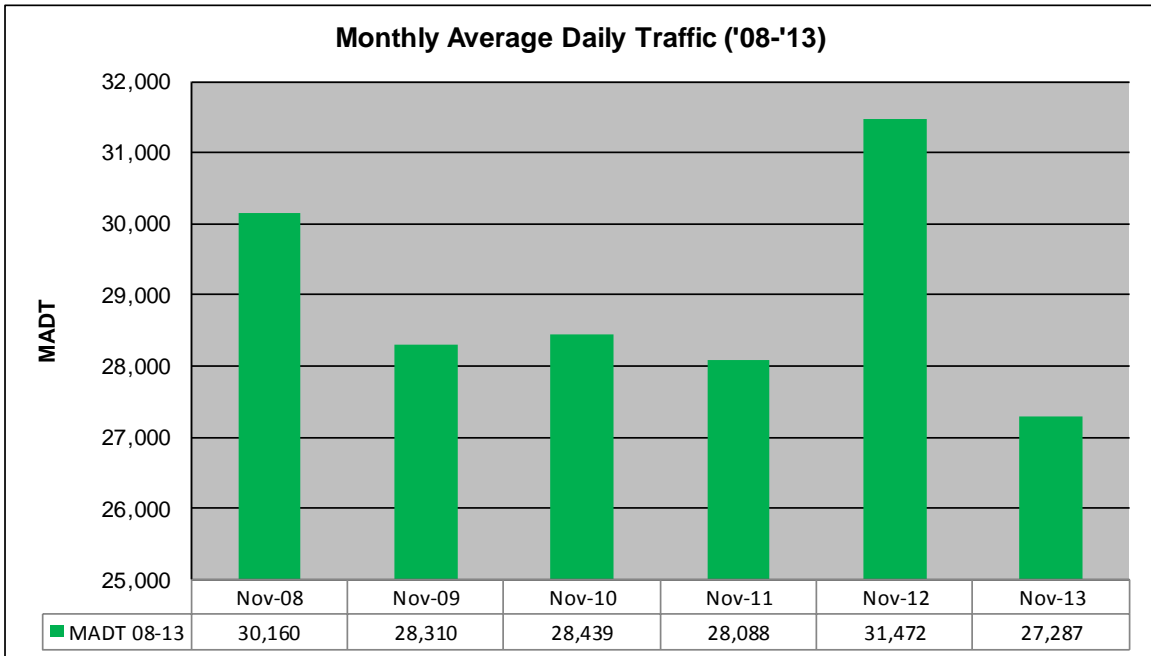

# MONTHLY REPORT, STATION NO. 208 (ATR)

Note: Decrease in traffic May to October 2011 and August to November 2013 due to construction on I-35

### Weekday (WD)/Weekend (WE) Monthly Average Daily Traffic

	Jan	Feb	Mar	Apr	May	Jun	Jul	Aug	Sep	Oct	Nov	Dec
'08 WD	27,936	28,604	28,956	29,318	31,982	33,390	33,652	34,728	30,934	29,102	30,428	29,004
'08 WE	24,458	25,284	29,132	28,462	30,268	33,368	33,392	34,912	30,648	29,236	29,628	26,020
'09 WD	25,316	26,202	28,574	30,018	31,534	32,540	33,886	32,864	31,142	29,896	29,504	25,634
'09 WE	23,790	25,556	28,866	29,358	31,032	32,570	32,264	34,078	31,254	30,126	28,944	28,146
'10 WD	23,232	24,228	28,416	29,452	31,076	33,876	34,874	33,748	32,024	31,498	29,144	27,858
'10 WE	23,498	24,408	28,554	29,914	30,786	35,102	33,454	35,136	31,882	31,628	27,056	22,114
'11 WD	24,248	25,580	28,686	27,894	28,320	30,516	31,250	30,578	28,624	27,002	28,466	29,346
'11 WE	23,438	24,394	28,672	28,156	27,758	31,238	31,278	31,796	28,160	27,528	27,114	25,396
'12 WD	24,844	25,814	29,052	29,936	32,194	34,970	34,854	35,090	31,542	31,010	30,864	28,328
'12 WE	24,140	24,544	29,054	29,144	31,242	36,092	36,634	37,042	29,782	31,420	32,886	27,404
'13 WD	24,934	25,232	27,314	27,546	30,100	32,720	32,926	27,934	22,464	25,998	27,568	
'13 WE	22,342	23,436	28,646	28,552	30,074	34,268	35,112	30,084	25,100	26,224	25,982	