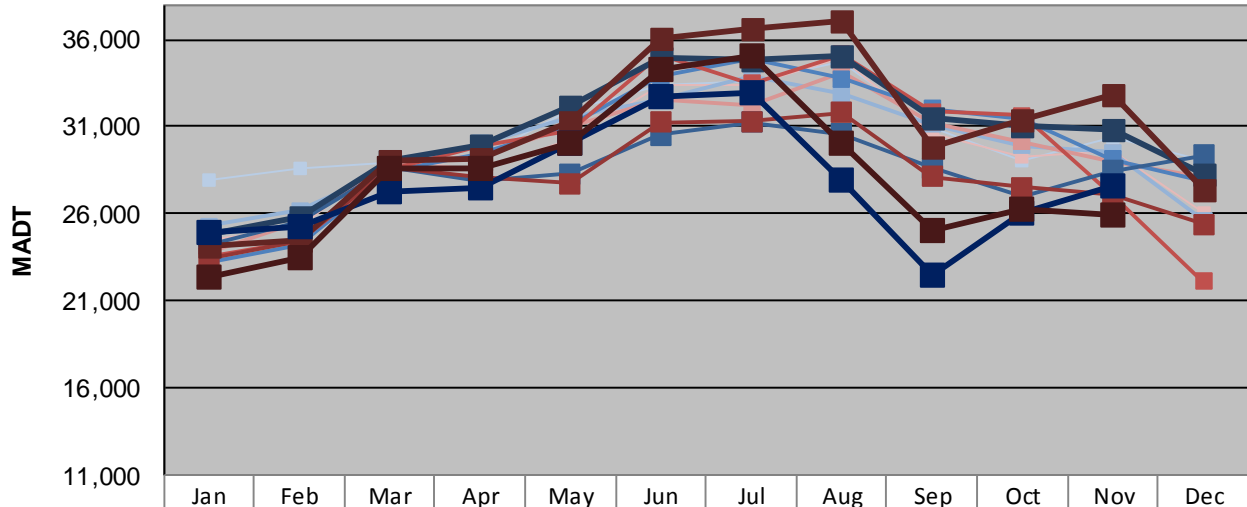

## NOVEMBER 2013

Station Measurement: VOLUME/SPEED/CLASS		
Route: I-35	Route Direction: N/S	Lanes: 4
County: Steele		Closest City: Owatonna
Functional Class: Urban Principal Arterial - Interstate		
Location: .6 MI N OF CSAH9, N OF OWATONNA		
Ref Post: 046+00.100	True Mile: 45.919	Sequence No. 9832
<b>Volume: 818,617</b>		<b>MADT: 27,287</b>
<b>Weekday (M-F) MADT: 27,568</b>		<b>Weekend (Sa-Su) MADT: 25,982</b>

Note: Decrease in traffic May to October 2011 and August to November 2013 due to construction on I-35

### Weekday (WD)/Weekend (WE) Monthly Average Daily Traffic

	Jan	Feb	Mar	Apr	May	Jun	Jul	Aug	Sep	Oct	Nov	Dec
'08 WD	27,936	28,604	28,956	29,318	31,982	33,390	33,652	34,728	30,934	29,102	30,428	29,004
'08 WE	24,458	25,284	29,132	28,462	30,268	33,368	33,392	34,912	30,648	29,236	29,628	26,020
'09 WD	25,316	26,202	28,574	30,018	31,534	32,540	33,886	32,864	31,142	29,896	29,504	25,634
'09 WE	23,790	25,556	28,866	29,358	31,032	32,570	32,264	34,078	31,254	30,126	28,944	28,146
'10 WD	23,232	24,228	28,416	29,452	31,076	33,876	34,874	33,748	32,024	31,498	29,144	27,858
'10 WE	23,498	24,408	28,554	29,914	30,786	35,102	33,454	35,136	31,882	31,628	27,056	22,114
'11 WD	24,248	25,580	28,686	27,894	28,320	30,516	31,250	30,578	28,624	27,002	28,466	29,346
'11 WE	23,438	24,394	28,672	28,156	27,758	31,238	31,278	31,796	28,160	27,528	27,114	25,396
'12 WD	24,844	25,814	29,052	29,936	32,194	34,970	34,854	35,090	31,542	31,010	30,864	28,328
'12 WE	24,140	24,544	29,054	29,144	31,242	36,092	36,634	37,042	29,782	31,420	32,886	27,404
'13 WD	24,934	25,232	27,314	27,546	30,100	32,720	32,926	27,934	22,464	25,998	27,568	
'13 WE	22,342	23,436	28,646	28,552	30,074	34,268	35,112	30,084	25,100	26,224	25,982	