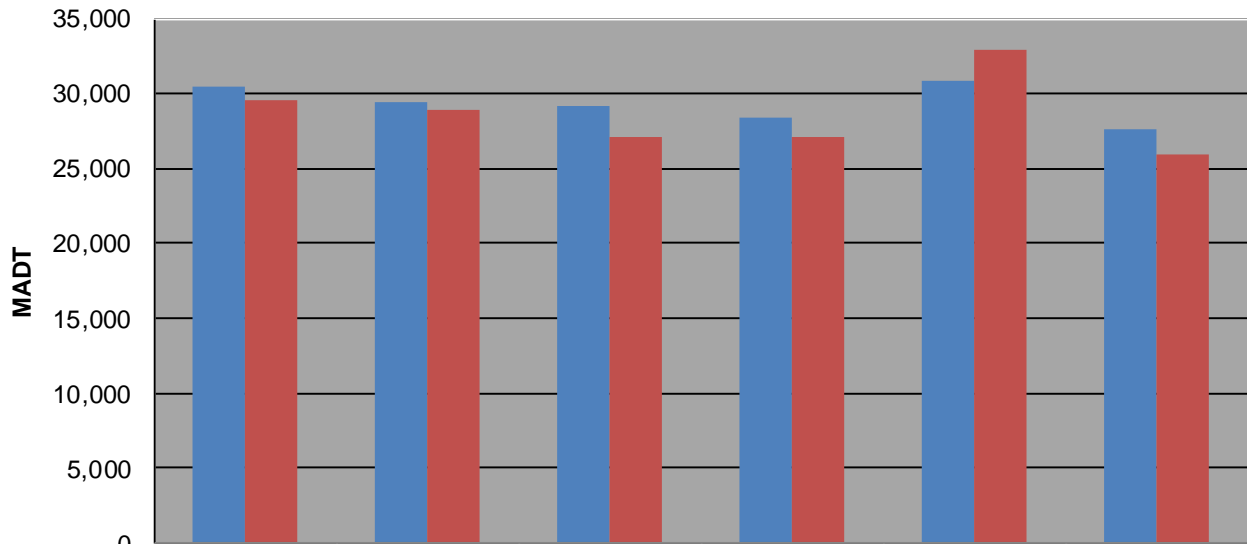

Weekday/Weekend Monthly Average Daily Traffic ('08-'13)

	Nov-08	Nov-09	Nov-10	Nov-11	Nov-12	Nov-13
Weekday	30,428	29,504	29,144	28,466	30,864	27,568
Weekend	29,628	28,944	27,056	27,114	32,886	25,982