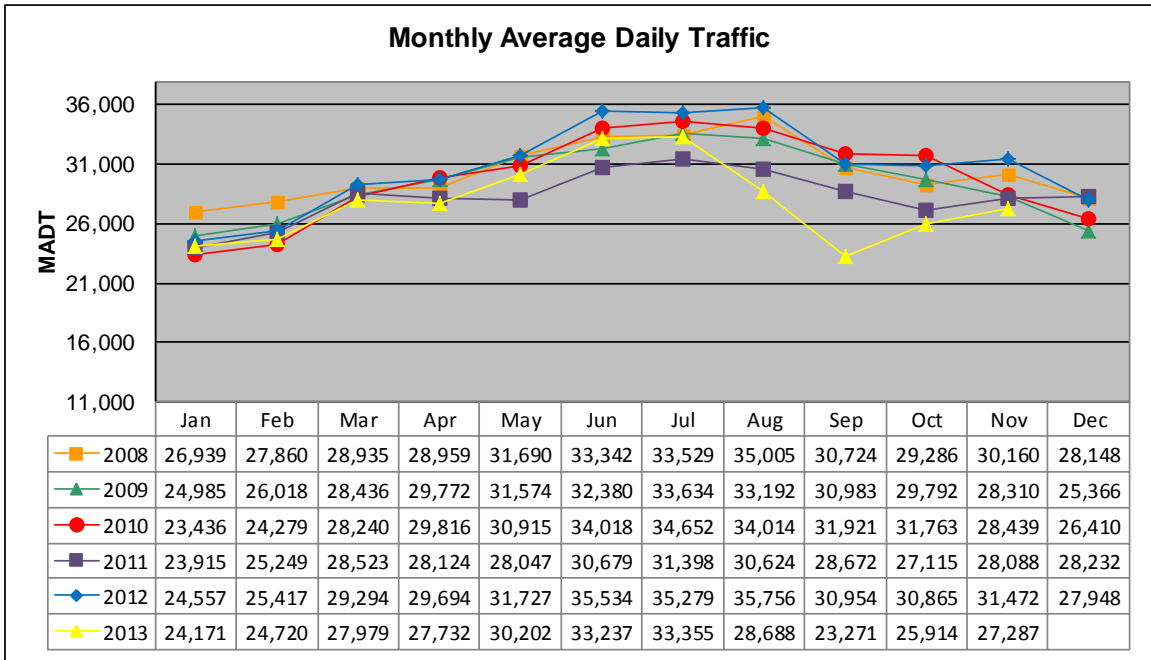

# MONTHLY REPORT, STATION NO. 208 (ATR)

Note: Decrease in traffic May to October 2011 and August to November 2013 due to construction on I-35

### Weekday (WD)/Weekend (WE) Monthly Average Daily Traffic

	Jan	Feb	Mar	Apr	May	Jun	Jul	Aug	Sep	Oct	Nov	Dec
'08 WD	27,936	28,604	28,956	29,318	31,982	33,390	33,652	34,728	30,934	29,102	30,428	29,004
'08 WE	24,458	25,284	29,132	28,462	30,268	33,368	33,392	34,912	30,648	29,236	29,628	26,020
'09 WD	25,316	26,202	28,574	30,018	31,534	32,540	33,886	32,864	31,142	29,896	29,504	25,634
'09 WE	23,790	25,556	28,866	29,358	31,032	32,570	32,264	34,078	31,254	30,126	28,944	28,146
'10 WD	23,232	24,228	28,416	29,452	31,076	33,876	34,874	33,748	32,024	31,498	29,144	27,858
'10 WE	23,498	24,408	28,554	29,914	30,786	35,102	33,454	35,136	31,882	31,628	27,056	22,114
'11 WD	24,248	25,580	28,686	27,894	28,320	30,516	31,250	30,578	28,624	27,002	28,466	29,346
'11 WE	23,438	24,394	28,672	28,156	27,758	31,238	31,278	31,796	28,160	27,528	27,114	25,396
'12 WD	24,844	25,814	29,052	29,936	32,194	34,970	34,854	35,090	31,542	31,010	30,864	28,328
'12 WE	24,140	24,544	29,054	29,144	31,242	36,092	36,634	37,042	29,782	31,420	32,886	27,404
'13 WD	24,934	25,232	27,314	27,546	30,100	32,720	32,926	27,934	22,464	25,998	27,568	
'13 WE	22,342	23,436	28,646	28,552	30,074	34,268	35,112	30,084	25,100	26,224	25,982	