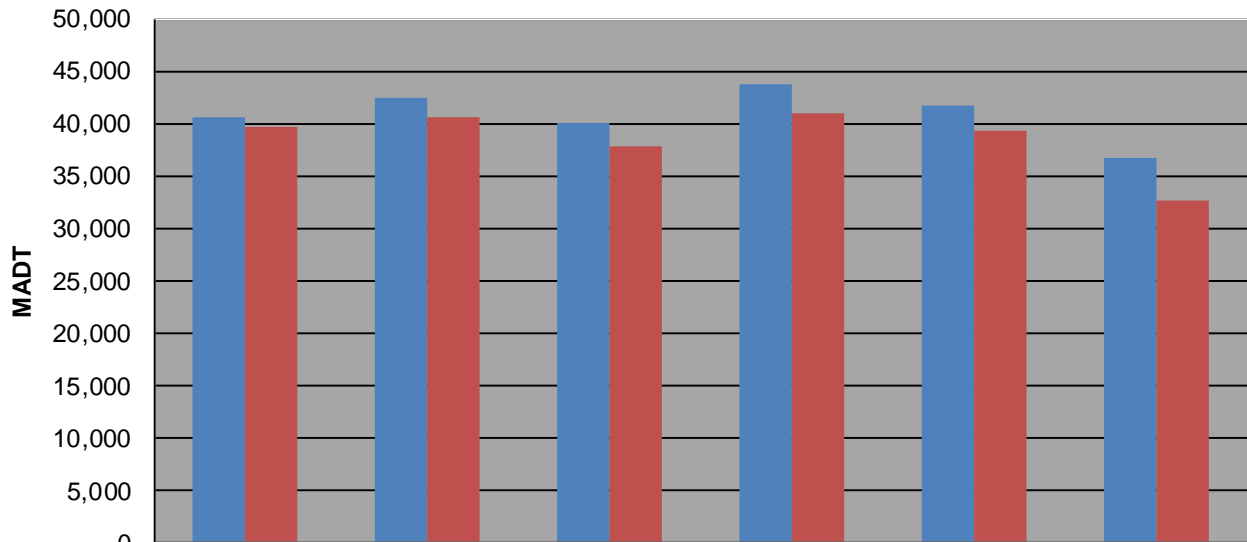

Weekday/Weekend Monthly Average Daily Traffic ('08-'13)

	Nov-08	Nov-09	Nov-10	Nov-11	Nov-12	Nov-13
Weekday	40,556	42,434	40,056	43,746	41,672	36,642
Weekend	39,572	40,548	37,844	40,992	39,362	32,646