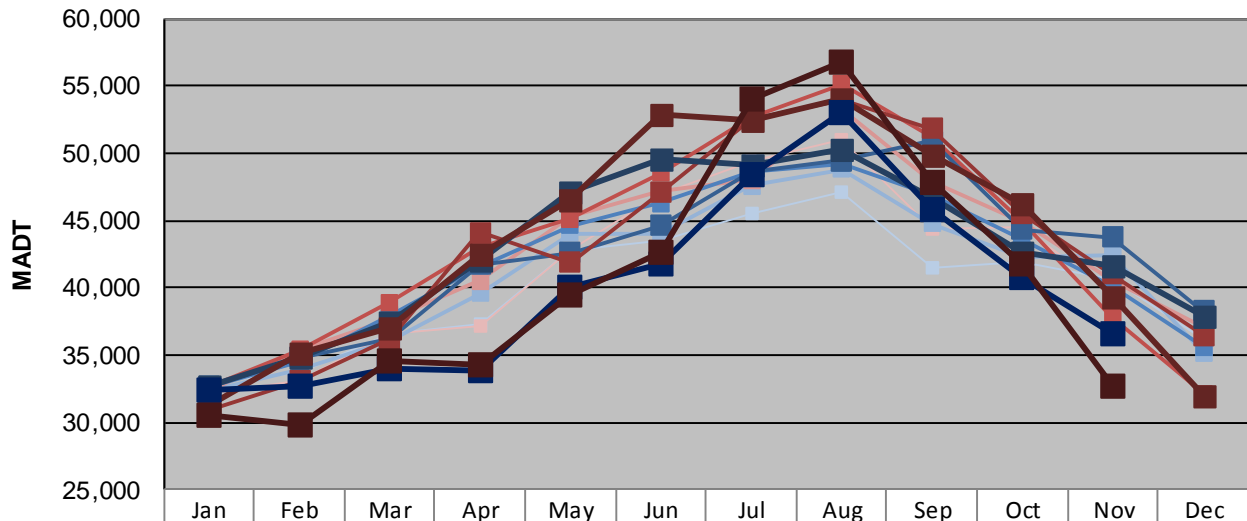

## NOVEMBER 2013

Station Measurement: VOLUME/SPEED/CLASS		
Route: I-94	Route Direction: N/S	Lanes: 4
County: Wright		Closest City: Clearwater
Functional Class: Rural Principal Arterial - Interstate		
Location: 1.1 MI NW OF CSAH8, SE OF CLEARWATER		
Ref Post: 182+00.200	True Mile: 183.084	Sequence No. 6781
<b>Volume: 1,069,560</b>		<b>MADT: 35,652</b>
<b>Weekday (M-F) MADT: 36,642</b>		<b>Weekend (Sa-Su) MADT: 32,646</b>

Note: Decrease in traffic April to June 2013 due to construction on I-94... Increase in traffic August 2013 due to TH 10 detours

### Weekday (WD)/Weekend (WE) Monthly Average Daily Traffic

	Jan	Feb	Mar	Apr	May	Jun	Jul	Aug	Sep	Oct	Nov	Dec
'08 WD	32,984	33,690	36,532	37,318	42,742	43,516	45,532	47,174	41,532	41,880	40,556	36,080
'08 WE	32,040	33,078	36,638	37,136	42,804	46,900	49,408	51,062	44,354	44,448	39,572	31,648
'09 WD	32,298	33,898	36,024	39,574	44,012	44,006	47,542	48,832	44,748	42,226	42,434	35,156
'09 WE	32,342	35,388	37,692	40,476	45,230	47,118	47,986	53,256	47,864	44,920	40,548	37,040
'10 WD	32,548	34,456	37,982	41,562	44,608	46,304	48,628	49,196	46,888	43,594	40,056	35,592
'10 WE	32,666	35,366	38,894	42,990	45,106	48,528	52,590	55,128	51,224	44,920	37,844	32,132
'11 WD	32,616	34,808	36,202	41,724	42,588	44,580	48,600	49,422	50,872	44,294	43,746	38,244
'11 WE	30,876	33,102	36,160	44,112	41,864	47,034	52,536	53,902	51,804	45,466	40,992	36,482
'12 WD	32,724	34,904	37,376	42,060	47,164	49,484	49,110	50,226	46,690	42,578	41,672	37,894
'12 WE	31,280	35,102	37,014	42,500	46,596	52,892	52,500	54,032	49,816	46,202	39,362	31,982
'13 WD	32,432	32,680	34,018	33,896	40,016	41,704	48,420	53,078	45,854	40,688	36,642	
'13 WE	30,446	29,726	34,494	34,300	39,514	42,698	53,968	56,806	47,840	41,800	32,646	