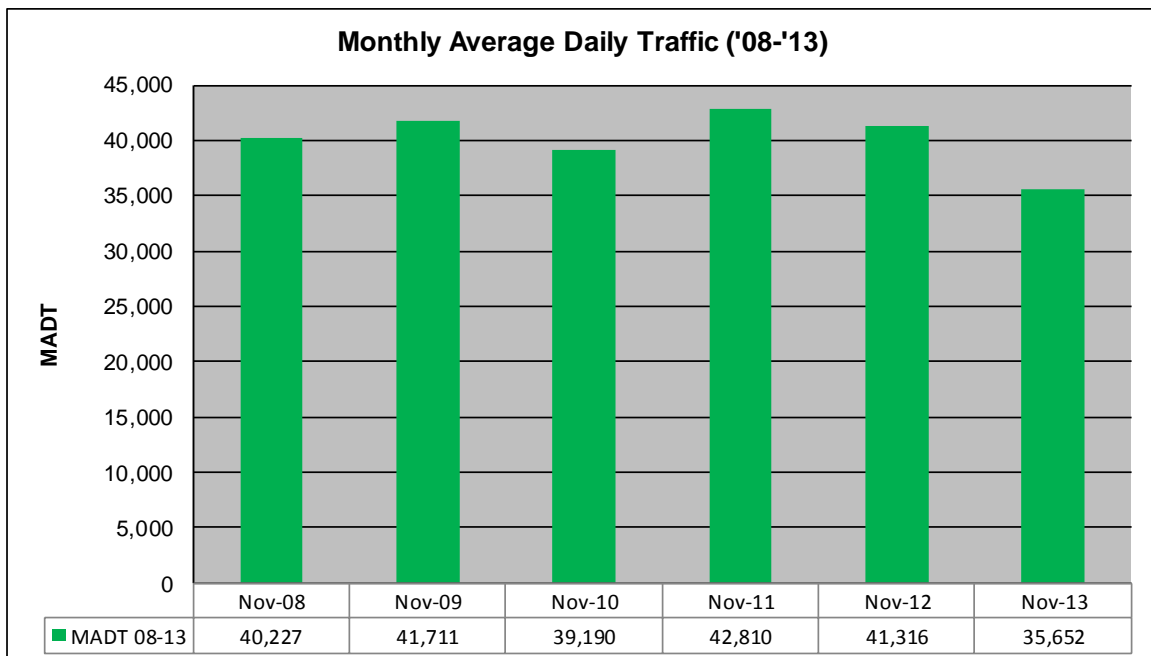

# MONTHLY REPORT, STATION NO. 200 (ATR)

Note: Decrease in traffic April to June 2013 due to construction on I-94... Increase in traffic August 2013 due to TH 10 detours

### Weekday (WD)/Weekend (WE) Monthly Average Daily Traffic

	Jan	Feb	Mar	Apr	May	Jun	Jul	Aug	Sep	Oct	Nov	Dec
'08 WD	32,984	33,690	36,532	37,318	42,742	43,516	45,532	47,174	41,532	41,880	40,556	36,080
'08 WE	32,040	33,078	36,638	37,136	42,804	46,900	49,408	51,062	44,354	44,448	39,572	31,648
'09 WD	32,298	33,898	36,024	39,574	44,012	44,006	47,542	48,832	44,748	42,226	42,434	35,156
'09 WE	32,342	35,388	37,692	40,476	45,230	47,118	47,986	53,256	47,864	44,920	40,548	37,040
'10 WD	32,548	34,456	37,982	41,562	44,608	46,304	48,628	49,196	46,888	43,594	40,056	35,592
'10 WE	32,666	35,366	38,894	42,990	45,106	48,528	52,590	55,128	51,224	44,920	37,844	32,132
'11 WD	32,616	34,808	36,202	41,724	42,588	44,580	48,600	49,422	50,872	44,294	43,746	38,244
'11 WE	30,876	33,102	36,160	44,112	41,864	47,034	52,536	53,902	51,804	45,466	40,992	36,482
'12 WD	32,724	34,904	37,376	42,060	47,164	49,484	49,110	50,226	46,690	42,578	41,672	37,894
'12 WE	31,280	35,102	37,014	42,500	46,596	52,892	52,500	54,032	49,816	46,202	39,362	31,982
'13 WD	32,432	32,680	34,018	33,896	40,016	41,704	48,420	53,078	45,854	40,688	36,642	
'13 WE	30,446	29,726	34,494	34,300	39,514	42,698	53,968	56,806	47,840	41,800	32,646	