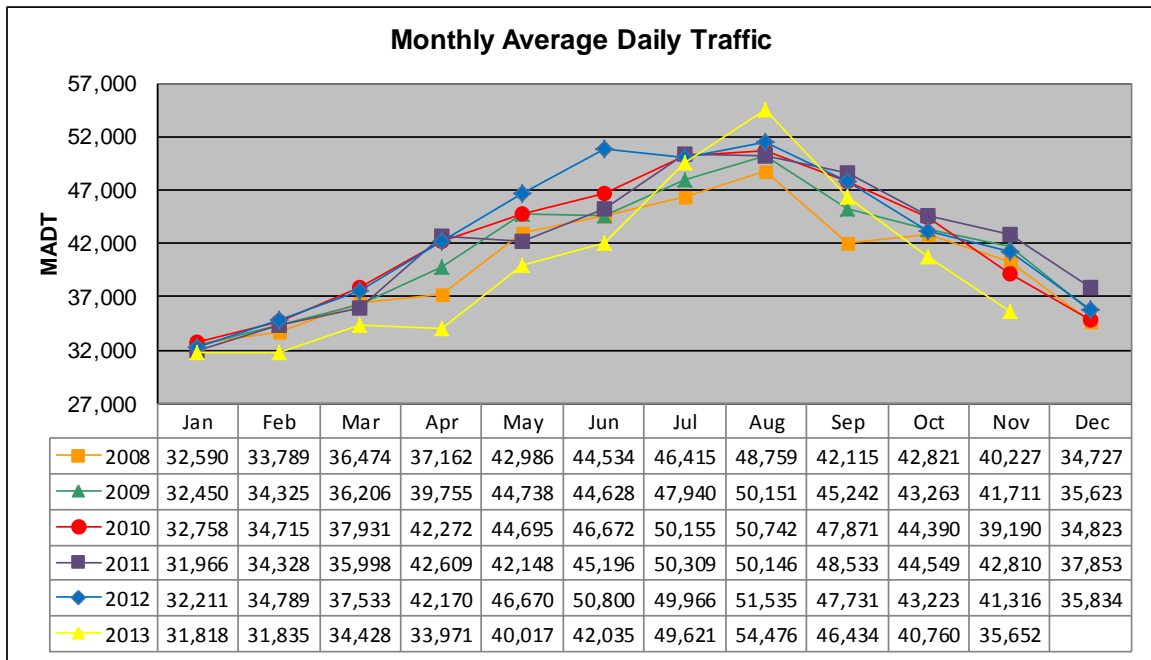

# MONTHLY REPORT, STATION NO. 200 (ATR)

## NOVEMBER 2013

Station Measurement: VOLUME/SPEED/CLASS		
Route: I-94	Route Direction: N/S	Lanes: 4
County: Wright		Closest City: Clearwater
Functional Class: Rural Principal Arterial - Interstate		
Location: 1.1 MI NW OF CSAH8, SE OF CLEARWATER		
Ref Post: 182+00.200	True Mile: 183.084	Sequence No. 6781
<b>Volume: 1,069,560</b>		<b>MADT: 35,652</b>
<b>Weekday (M-F) MADT: 36,642</b>		<b>Weekend (Sa-Su) MADT: 32,646</b>

Note: Decrease in traffic April to June 2013 due to construction on I-94... Increase in traffic August 2013 due to TH 10 detours

### Weekday (WD)/Weekend (WE) Monthly Average Daily Traffic

	Jan	Feb	Mar	Apr	May	Jun	Jul	Aug	Sep	Oct	Nov	Dec
'08 WD	32,984	33,690	36,532	37,318	42,742	43,516	45,532	47,174	41,532	41,880	40,556	36,080
'08 WE	32,040	33,078	36,638	37,136	42,804	46,900	49,408	51,062	44,354	44,448	39,572	31,648
'09 WD	32,298	33,898	36,024	39,574	44,012	44,006	47,542	48,832	44,748	42,226	42,434	35,156
'09 WE	32,342	35,388	37,692	40,476	45,230	47,118	47,986	53,256	47,864	44,920	40,548	37,040
'10 WD	32,548	34,456	37,982	41,562	44,608	46,304	48,628	49,196	46,888	43,594	40,056	35,592
'10 WE	32,666	35,366	38,894	42,990	45,106	48,528	52,590	55,128	51,224	44,920	37,844	32,132
'11 WD	32,616	34,808	36,202	41,724	42,588	44,580	48,600	49,422	50,872	44,294	43,746	38,244
'11 WE	30,876	33,102	36,160	44,112	41,864	47,034	52,536	53,902	51,804	45,466	40,992	36,482
'12 WD	32,724	34,904	37,376	42,060	47,164	49,484	49,110	50,226	46,690	42,578	41,672	37,894
'12 WE	31,280	35,102	37,014	42,500	46,596	52,892	52,500	54,032	49,816	46,202	39,362	31,982
'13 WD	32,432	32,680	34,018	33,896	40,016	41,704	48,420	53,078	45,854	40,688	36,642	
'13 WE	30,446	29,726	34,494	34,300	39,514	42,698	53,968	56,806	47,840	41,800	32,646	