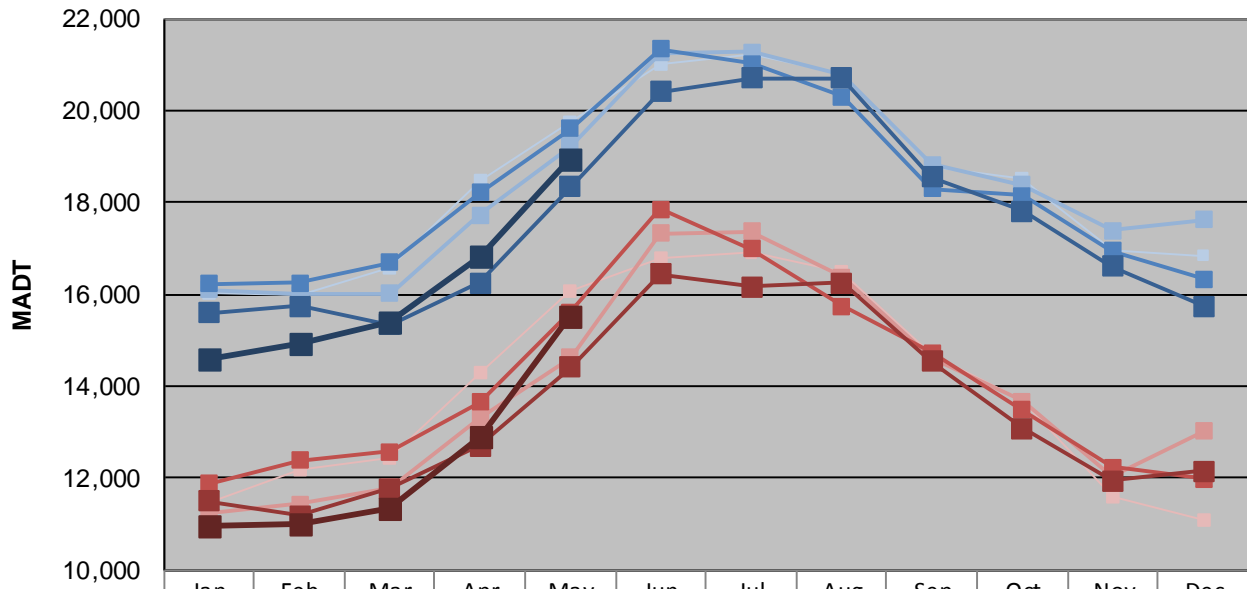

MONTHLY REPORT, STATION NO. 407 (ATR)

MAY 2014

Station Measurement: VOLUME/SPEED/CLASS		
Route: CSAH 15	Route Direction: E/W	Lanes: 2
County: Hennepin		Closest City: Orono
Functional Class: Urban Minor Arterial		
Location: NE OF SPATES AVE IN ORONO		
Ref Post: 010+00.900	True Mile: 10.9	Sequence No. 9885
Volume: 558,459		MADT: 18,015
Weekday (M-F) MADT: 18,928		Weekend (Sa-Su) MADT: 15,502

Weekday (WD)/Weekend (WE) Monthly Average Daily Traffic

	Jan	Feb	Mar	Apr	May	Jun	Jul	Aug	Sep	Oct	Nov	Dec
'10 WD	16,026	15,968	16,572	18,482	19,734	20,990	21,218	20,780	18,770	18,540	16,964	16,848
'10 WE	11,450	12,202	12,456	14,306	16,084	16,776	16,896	16,514	14,662	13,716	11,594	11,094
'11 WD	16,094	15,990	16,016	17,736	19,222	21,246	21,284	20,778	18,822	18,390	17,384	17,626
'11 WE	11,250	11,448	11,800	13,326	14,620	17,324	17,366	16,368	14,596	13,674	12,058	13,020
'12 WD	16,232	16,242	16,702	18,208	19,608	21,334	21,012	20,308	18,298	18,156	16,944	16,332
'12 WE	11,878	12,378	12,576	13,650	15,618	17,864	16,994	15,742	14,728	13,478	12,232	11,982
'13 WD	15,604	15,746	15,338	16,246	18,342	20,406	20,698	20,704	18,552	17,808	16,600	15,734
'13 WE	11,498	11,182	11,786	12,696	14,420	16,434	16,172	16,246	14,538	13,074	11,944	12,150
'14 WD	14,604	14,944	15,416	16,836	18,928							
'14 WE	10,974	11,022	11,330	12,896	15,502							

Note: 'Weekday' defined as Monday-Friday, 'Weekend' defined as Saturday-Sunday

Weekday/Weekend Monthly Average Daily Traffic ('10-'14)

	May-10	May-11	May-12	May-13	May-14
Weekday	19,734	19,222	19,608	18,342	18,928
Weekend	16,084	14,620	15,618	14,420	15,502