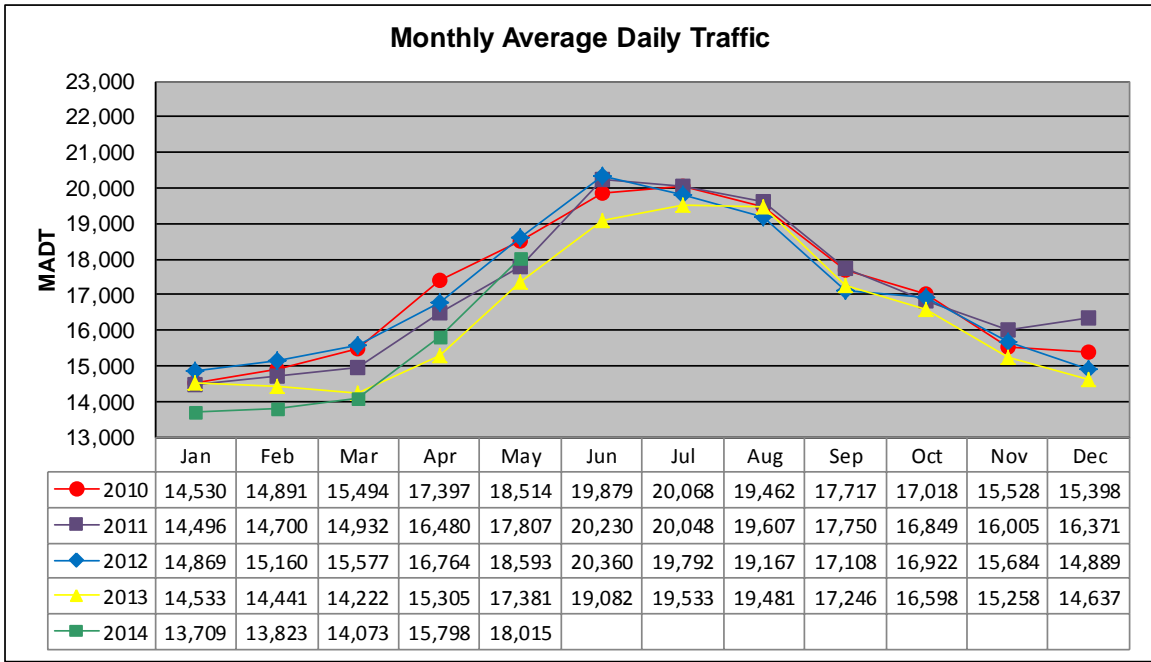

MONTHLY REPORT, STATION NO. 407 (ATR)

MAY 2014

Station Measurement: VOLUME/SPEED/CLASS		
Route: CSAH 15	Route Direction: E/W	Lanes: 2
County: Hennepin		Closest City: Orono
Functional Class: Urban Minor Arterial		
Location: NE OF SPATES AVE IN ORONO		
Ref Post: 010+00.900	True Mile: 10.9	Sequence No. 9885
Volume: 558,459		MADT: 18,015
Weekday (M-F) MADT: 18,928		Weekend (Sa-Su) MADT: 15,502

Weekday (WD)/Weekend (WE) Monthly Average Daily Traffic

	Jan	Feb	Mar	Apr	May	Jun	Jul	Aug	Sep	Oct	Nov	Dec
'10 WD	16,026	15,968	16,572	18,482	19,734	20,990	21,218	20,780	18,770	18,540	16,964	16,848
'10 WE	11,450	12,202	12,456	14,306	16,084	16,776	16,896	16,514	14,662	13,716	11,594	11,094
'11 WD	16,094	15,990	16,016	17,736	19,222	21,246	21,284	20,778	18,822	18,390	17,384	17,626
'11 WE	11,250	11,448	11,800	13,326	14,620	17,324	17,366	16,368	14,596	13,674	12,058	13,020
'12 WD	16,232	16,242	16,702	18,208	19,608	21,334	21,012	20,308	18,298	18,156	16,944	16,332
'12 WE	11,878	12,378	12,576	13,650	15,618	17,864	16,994	15,742	14,728	13,478	12,232	11,982
'13 WD	15,604	15,746	15,338	16,246	18,342	20,406	20,698	20,704	18,552	17,808	16,600	15,734
'13 WE	11,498	11,182	11,786	12,696	14,420	16,434	16,172	16,246	14,538	13,074	11,944	12,150
'14 WD	14,604	14,944	15,416	16,836	18,928							
'14 WE	10,974	11,022	11,330	12,896	15,502							

Note: 'Weekday' defined as Monday-Friday, 'Weekend' defined as Saturday-Sunday

Weekday/Weekend Monthly Average Daily Traffic ('10-'14)

	May-10	May-11	May-12	May-13	May-14
Weekday	19,734	19,222	19,608	18,342	18,928
Weekend	16,084	14,620	15,618	14,420	15,502