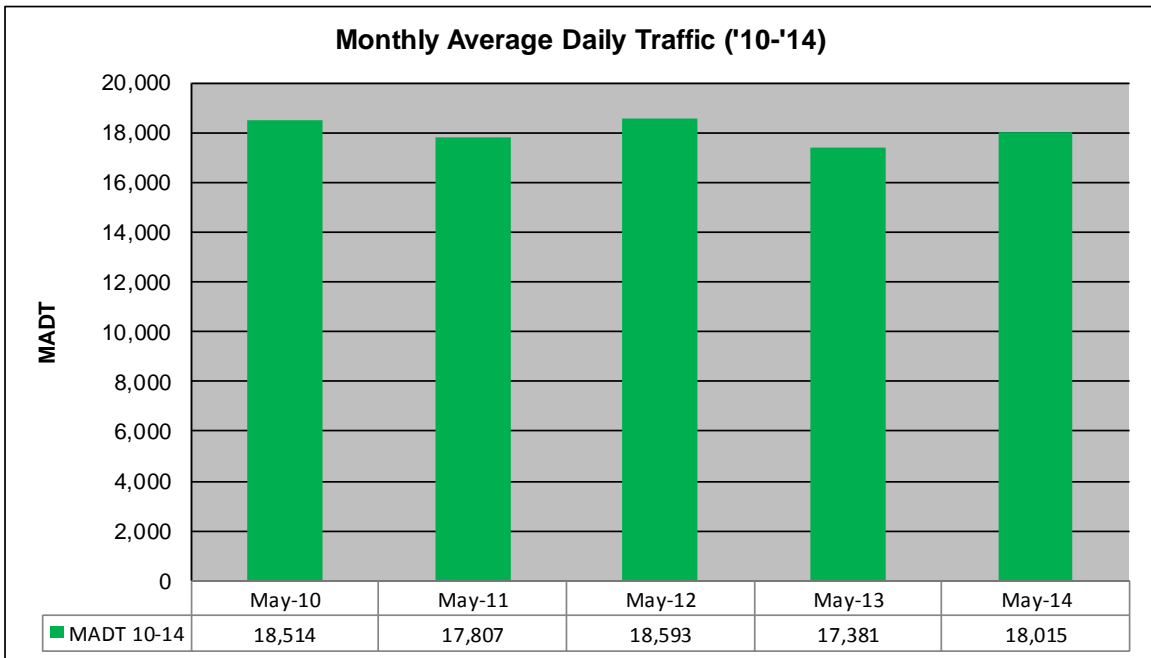

MONTHLY REPORT, STATION NO. 407 (ATR)

MAY 2014

Station Measurement: VOLUME/SPEED/CLASS		
Route: CSAH 15	Route Direction: E/W	Lanes: 2
County: Hennepin		Closest City: Orono
Functional Class: Urban Minor Arterial		
Location: NE OF SPATES AVE IN ORONO		
Ref Post: 010+00.900	True Mile: 10.9	Sequence No. 9885
Volume: 558,459		MADT: 18,015
Weekday (M-F) MADT: 18,928		Weekend (Sa-Su) MADT: 15,502

Weekday (WD)/Weekend (WE) Monthly Average Daily Traffic

	Jan	Feb	Mar	Apr	May	Jun	Jul	Aug	Sep	Oct	Nov	Dec
'10 WD	16,026	15,968	16,572	18,482	19,734	20,990	21,218	20,780	18,770	18,540	16,964	16,848
'10 WE	11,450	12,202	12,456	14,306	16,084	16,776	16,896	16,514	14,662	13,716	11,594	11,094
'11 WD	16,094	15,990	16,016	17,736	19,222	21,246	21,284	20,778	18,822	18,390	17,384	17,626
'11 WE	11,250	11,448	11,800	13,326	14,620	17,324	17,366	16,368	14,596	13,674	12,058	13,020
'12 WD	16,232	16,242	16,702	18,208	19,608	21,334	21,012	20,308	18,298	18,156	16,944	16,332
'12 WE	11,878	12,378	12,576	13,650	15,618	17,864	16,994	15,742	14,728	13,478	12,232	11,982
'13 WD	15,604	15,746	15,338	16,246	18,342	20,406	20,698	20,704	18,552	17,808	16,600	15,734
'13 WE	11,498	11,182	11,786	12,696	14,420	16,434	16,172	16,246	14,538	13,074	11,944	12,150
'14 WD	14,604	14,944	15,416	16,836	18,928							
'14 WE	10,974	11,022	11,330	12,896	15,502							

Note: 'Weekday' defined as Monday-Friday, 'Weekend' defined as Saturday-Sunday

Weekday/Weekend Monthly Average Daily Traffic ('10-'14)

	May-10	May-11	May-12	May-13	May-14
Weekday	19,734	19,222	19,608	18,342	18,928
Weekend	16,084	14,620	15,618	14,420	15,502