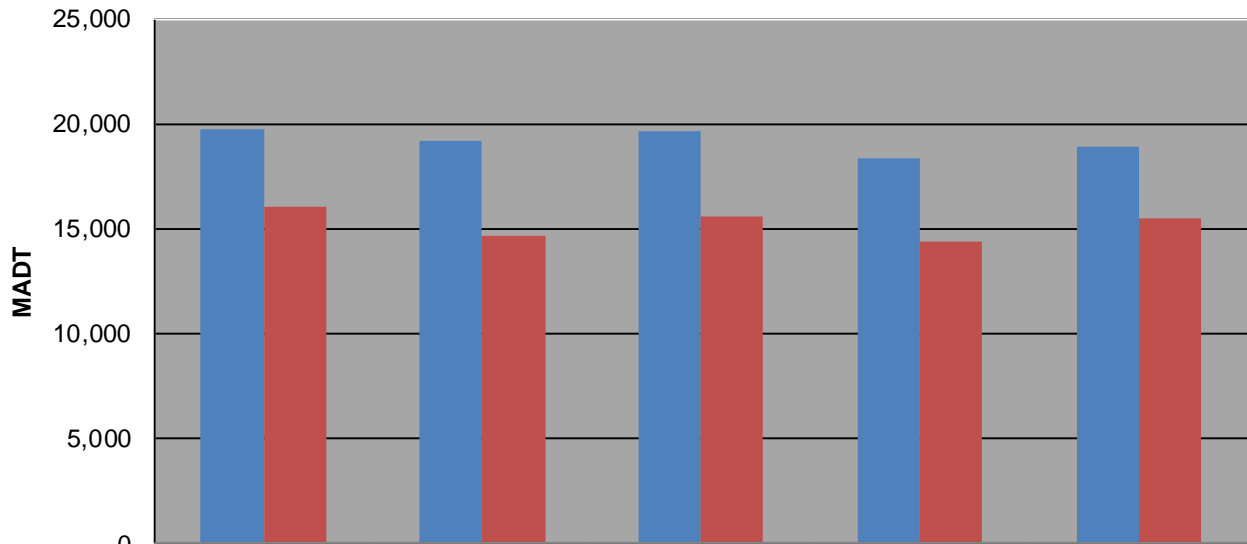

MONTHLY REPORT, STATION NO. 407 (ATR)

MAY 2014

Station Measurement: VOLUME/SPEED/CLASS		
Route: CSAH 15	Route Direction: E/W	Lanes: 2
County: Hennepin		Closest City: Orono
Functional Class: Urban Minor Arterial		
Location: NE OF SPATES AVE IN ORONO		
Ref Post: 010+00.900	True Mile: 10.9	Sequence No. 9885
Volume: 558,459		MADT: 18,015
Weekday (M-F) MADT: 18,928		Weekend (Sa-Su) MADT: 15,502

Weekday (WD)/Weekend (WE) Monthly Average Daily Traffic

	Jan	Feb	Mar	Apr	May	Jun	Jul	Aug	Sep	Oct	Nov	Dec
'10 WD	16,026	15,968	16,572	18,482	19,734	20,990	21,218	20,780	18,770	18,540	16,964	16,848
'10 WE	11,450	12,202	12,456	14,306	16,084	16,776	16,896	16,514	14,662	13,716	11,594	11,094
'11 WD	16,094	15,990	16,016	17,736	19,222	21,246	21,284	20,778	18,822	18,390	17,384	17,626
'11 WE	11,250	11,448	11,800	13,326	14,620	17,324	17,366	16,368	14,596	13,674	12,058	13,020
'12 WD	16,232	16,242	16,702	18,208	19,608	21,334	21,012	20,308	18,298	18,156	16,944	16,332
'12 WE	11,878	12,378	12,576	13,650	15,618	17,864	16,994	15,742	14,728	13,478	12,232	11,982
'13 WD	15,604	15,746	15,338	16,246	18,342	20,406	20,698	20,704	18,552	17,808	16,600	15,734
'13 WE	11,498	11,182	11,786	12,696	14,420	16,434	16,172	16,246	14,538	13,074	11,944	12,150
'14 WD	14,604	14,944	15,416	16,836	18,928							
'14 WE	10,974	11,022	11,330	12,896	15,502							

Note: 'Weekday' defined as Monday-Friday, 'Weekend' defined as Saturday-Sunday

Weekday/Weekend Monthly Average Daily Traffic ('10-'14)

	May-10	May-11	May-12	May-13	May-14
Weekday	19,734	19,222	19,608	18,342	18,928
Weekend	16,084	14,620	15,618	14,420	15,502