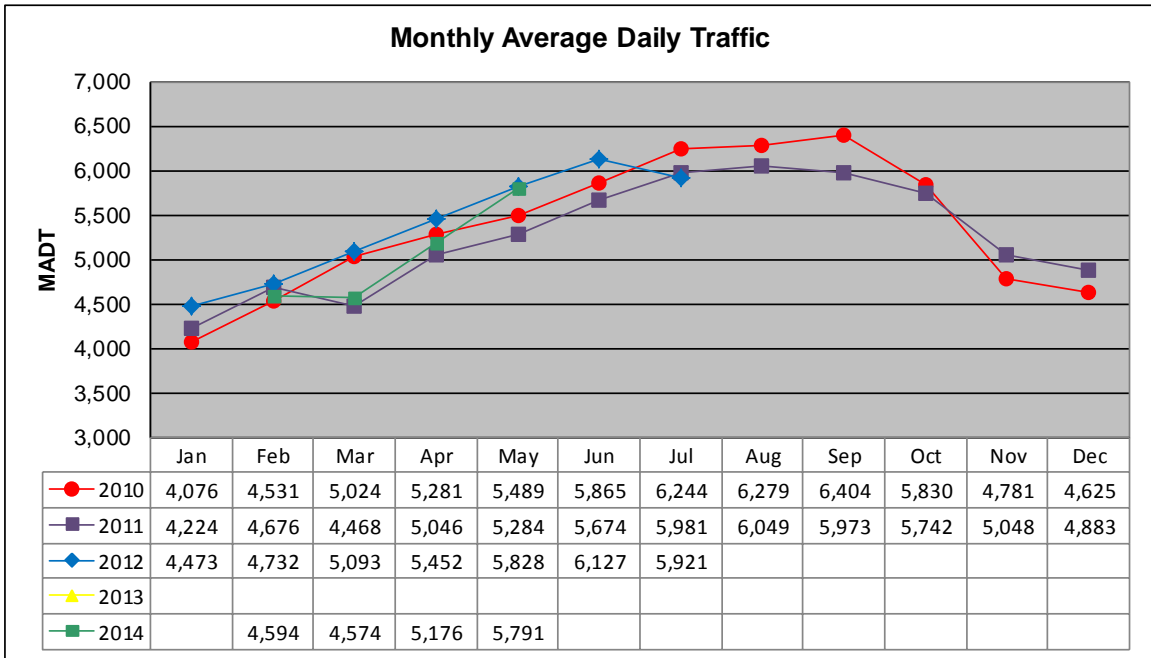

Note: No data August 2012 to January 2014 due to sensors destroyed by construction on TH 2

Weekday (WD)/Weekend (WE) Monthly Average Daily Traffic

| | Jan | Feb | Mar | Apr | May | Jun | Jul | Aug | Sep | Oct | Nov | Dec |
|--------|-------|-------|-------|-------|-------|-------|-------|-------|-------|-------|-------|-------|
| '10 WD | 4,422 | 4,856 | 5,178 | 5,450 | 5,768 | 6,066 | 6,454 | 6,578 | 6,748 | 6,168 | 5,090 | 4,860 |
| '10 WE | 3,324 | 3,720 | 4,666 | 4,726 | 4,944 | 5,356 | 5,622 | 5,618 | 5,514 | 5,022 | 4,014 | 3,946 |
| '11 WD | 4,592 | 4,966 | 4,724 | 5,366 | 5,594 | 5,890 | 6,230 | 6,254 | 6,220 | 6,050 | 5,410 | 5,228 |
| '11 WE | 3,482 | 3,954 | 3,774 | 4,238 | 4,630 | 5,102 | 5,352 | 5,594 | 5,160 | 5,128 | 4,086 | 3,948 |
| '12 WD | 4,766 | 5,014 | 5,260 | 5,744 | 6,160 | 6,350 | 6,094 | | | | | |
| '12 WE | 3,846 | 4,038 | 4,570 | 4,828 | 4,970 | 5,494 | 5,454 | | | | | |
| '13 WD | | | | | | | | | | | | |
| '13 WE | | | | | | | | | | | | |
| '14 WD | | 4,762 | 4,754 | 5,424 | 5,984 | | | | | | | |
| '14 WE | | 4,034 | 4,266 | 4,572 | 5,182 | | | | | | | |

Note: 'Weekday' defined as Monday-Friday, 'Weekend' defined as Saturday-Sunday

Weekday/Weekend Monthly Average Daily Traffic ('10-'14)

| | May-10 | May-11 | May-12 | May-13 | May-14 |
|---------|--------|--------|--------|--------|--------|
| Weekday | 5,768 | 5,594 | 6,160 | | 5,984 |
| Weekend | 4,944 | 4,630 | 4,970 | | 5,182 |