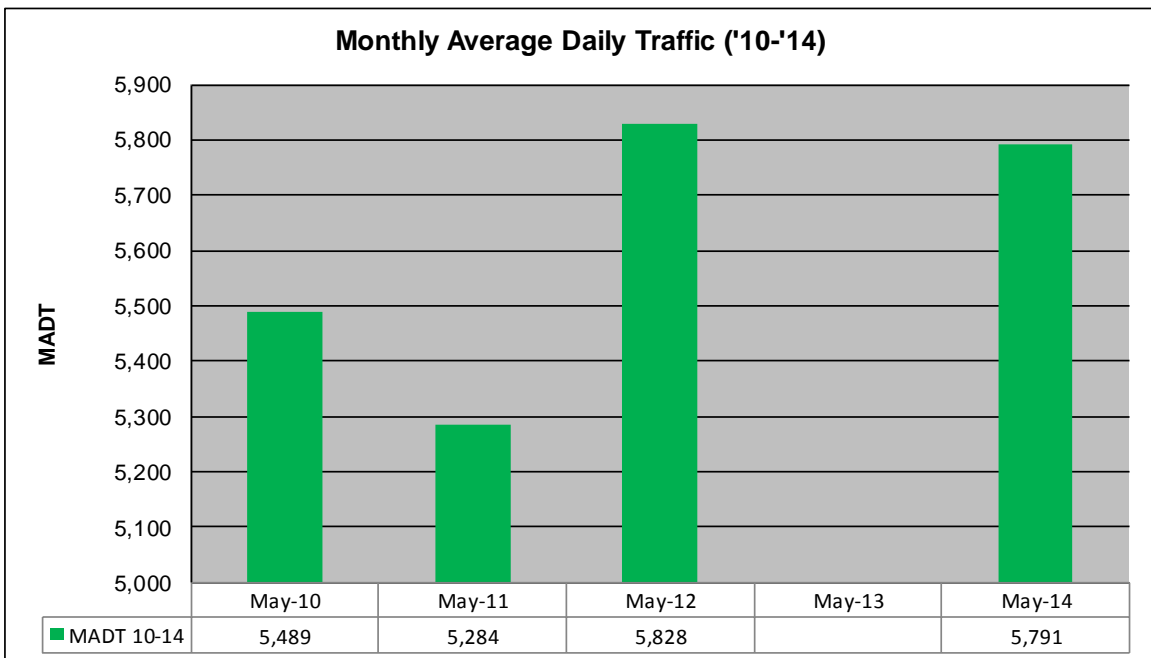

Note: No data August 2012 to January 2014 due to sensors destroyed by construction on TH 2

Weekday (WD)/Weekend (WE) Monthly Average Daily Traffic

| | Jan | Feb | Mar | Apr | May | Jun | Jul | Aug | Sep | Oct | Nov | Dec |
|--------|-------|-------|-------|-------|-------|-------|-------|-------|-------|-------|-------|-------|
| '10 WD | 4,422 | 4,856 | 5,178 | 5,450 | 5,768 | 6,066 | 6,454 | 6,578 | 6,748 | 6,168 | 5,090 | 4,860 |
| '10 WE | 3,324 | 3,720 | 4,666 | 4,726 | 4,944 | 5,356 | 5,622 | 5,618 | 5,514 | 5,022 | 4,014 | 3,946 |
| '11 WD | 4,592 | 4,966 | 4,724 | 5,366 | 5,594 | 5,890 | 6,230 | 6,254 | 6,220 | 6,050 | 5,410 | 5,228 |
| '11 WE | 3,482 | 3,954 | 3,774 | 4,238 | 4,630 | 5,102 | 5,352 | 5,594 | 5,160 | 5,128 | 4,086 | 3,948 |
| '12 WD | 4,766 | 5,014 | 5,260 | 5,744 | 6,160 | 6,350 | 6,094 | | | | | |
| '12 WE | 3,846 | 4,038 | 4,570 | 4,828 | 4,970 | 5,494 | 5,454 | | | | | |
| '13 WD | | | | | | | | | | | | |
| '13 WE | | | | | | | | | | | | |
| '14 WD | | 4,762 | 4,754 | 5,424 | 5,984 | | | | | | | |
| '14 WE | | 4,034 | 4,266 | 4,572 | 5,182 | | | | | | | |

Note: 'Weekday' defined as Monday-Friday, 'Weekend' defined as Saturday-Sunday

Weekday/Weekend Monthly Average Daily Traffic ('10-'14)

| | May-10 | May-11 | May-12 | May-13 | May-14 |
|---------|--------|--------|--------|--------|--------|
| Weekday | 5,768 | 5,594 | 6,160 | | 5,984 |
| Weekend | 4,944 | 4,630 | 4,970 | | 5,182 |