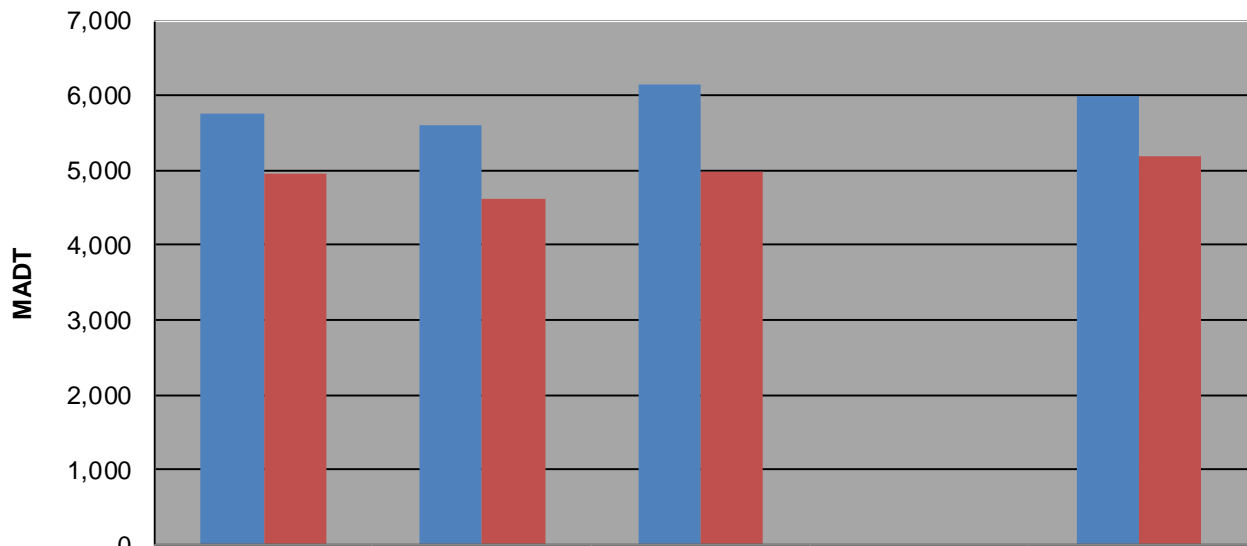

Note: No data August 2012 to January 2014 due to sensors destroyed by construction on TH 2

Weekday (WD)/Weekend (WE) Monthly Average Daily Traffic

| | Jan | Feb | Mar | Apr | May | Jun | Jul | Aug | Sep | Oct | Nov | Dec |
|--------|-------|-------|-------|-------|-------|-------|-------|-------|-------|-------|-------|-------|
| '10 WD | 4,422 | 4,856 | 5,178 | 5,450 | 5,768 | 6,066 | 6,454 | 6,578 | 6,748 | 6,168 | 5,090 | 4,860 |
| '10 WE | 3,324 | 3,720 | 4,666 | 4,726 | 4,944 | 5,356 | 5,622 | 5,618 | 5,514 | 5,022 | 4,014 | 3,946 |
| '11 WD | 4,592 | 4,966 | 4,724 | 5,366 | 5,594 | 5,890 | 6,230 | 6,254 | 6,220 | 6,050 | 5,410 | 5,228 |
| '11 WE | 3,482 | 3,954 | 3,774 | 4,238 | 4,630 | 5,102 | 5,352 | 5,594 | 5,160 | 5,128 | 4,086 | 3,948 |
| '12 WD | 4,766 | 5,014 | 5,260 | 5,744 | 6,160 | 6,350 | 6,094 | | | | | |
| '12 WE | 3,846 | 4,038 | 4,570 | 4,828 | 4,970 | 5,494 | 5,454 | | | | | |
| '13 WD | | | | | | | | | | | | |
| '13 WE | | | | | | | | | | | | |
| '14 WD | | 4,762 | 4,754 | 5,424 | 5,984 | | | | | | | |
| '14 WE | | 4,034 | 4,266 | 4,572 | 5,182 | | | | | | | |

Note: 'Weekday' defined as Monday-Friday, 'Weekend' defined as Saturday-Sunday

Weekday/Weekend Monthly Average Daily Traffic ('10-'14)

| | May-10 | May-11 | May-12 | May-13 | May-14 |
|---------|--------|--------|--------|--------|--------|
| Weekday | 5,768 | 5,594 | 6,160 | | 5,984 |
| Weekend | 4,944 | 4,630 | 4,970 | | 5,182 |