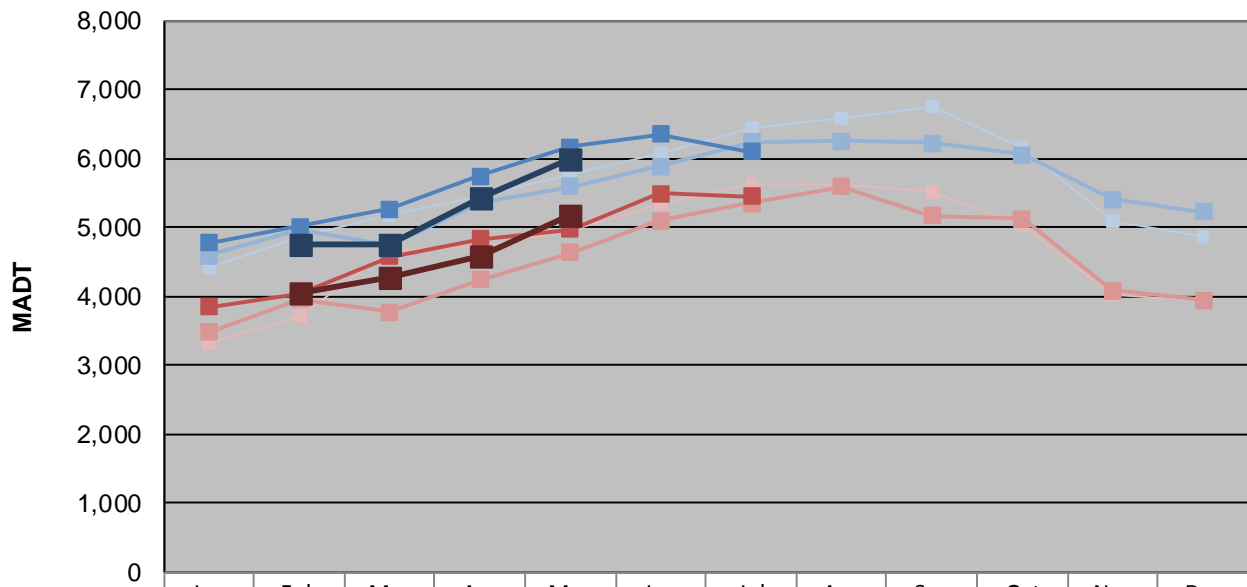

MONTHLY REPORT, STATION NO. 31 (WIM)

MAY 2014

| | | |
|---|--------------------------------|------------------------------------|
| Station Measurement: VOLUME/SPEED/CLASS/WEIGHT | | |
| Route: TH 53 | Route Direction: N/S | Lanes: 4 |
| County: Polk | Closest City: East Grand Forks | |
| Functional Class: Rural Principal Arterial - Other | | |
| Location: NW OF CSAH63 (100TH AVE SW), SE OF E GR FORKS | | |
| Ref Post: 008+00.000 | True Mile: 7.974 | Sequence No. 4332 |
| Volume: 179,521 | | MADT: 5,791 |
| Weekday (M-F) MADT: 5,984 | | Weekend (Sa-Su) MADT: 5,182 |

Note: No data August 2012 to January 2014 due to sensors destroyed by construction on TH 2

Weekday (WD)/Weekend (WE) Monthly Average Daily Traffic

| | Jan | Feb | Mar | Apr | May | Jun | Jul | Aug | Sep | Oct | Nov | Dec |
|--------|-------|-------|-------|-------|-------|-------|-------|-------|-------|-------|-------|-------|
| '10 WD | 4,422 | 4,856 | 5,178 | 5,450 | 5,768 | 6,066 | 6,454 | 6,578 | 6,748 | 6,168 | 5,090 | 4,860 |
| '10 WE | 3,324 | 3,720 | 4,666 | 4,726 | 4,944 | 5,356 | 5,622 | 5,618 | 5,514 | 5,022 | 4,014 | 3,946 |
| '11 WD | 4,592 | 4,966 | 4,724 | 5,366 | 5,594 | 5,890 | 6,230 | 6,254 | 6,220 | 6,050 | 5,410 | 5,228 |
| '11 WE | 3,482 | 3,954 | 3,774 | 4,238 | 4,630 | 5,102 | 5,352 | 5,594 | 5,160 | 5,128 | 4,086 | 3,948 |
| '12 WD | 4,766 | 5,014 | 5,260 | 5,744 | 6,160 | 6,350 | 6,094 | | | | | |
| '12 WE | 3,846 | 4,038 | 4,570 | 4,828 | 4,970 | 5,494 | 5,454 | | | | | |
| '13 WD | | | | | | | | | | | | |
| '13 WE | | | | | | | | | | | | |
| '14 WD | | 4,762 | 4,754 | 5,424 | 5,984 | | | | | | | |
| '14 WE | | 4,034 | 4,266 | 4,572 | 5,182 | | | | | | | |