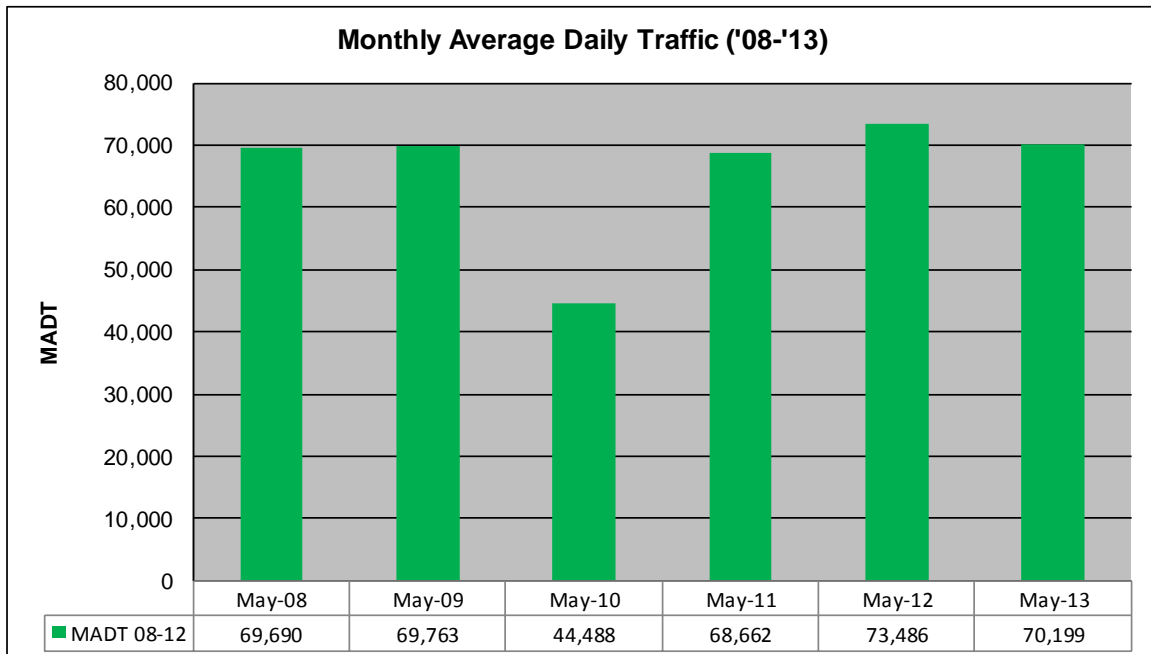

Note: Decrease in traffic April 2008 due to construction on I-694 and I-35W... Decrease in traffic April to October 2010 and June to November 2012 due to construction on I-694

### Weekday (WD)/Weekend (WE) Monthly Average Daily Traffic

	Jan	Feb	Mar	Apr	May	Jun	Jul	Aug	Sep	Oct	Nov	Dec
'08 WD	68,310	70,060	70,250	66,018	75,048	78,258	75,800	76,932	75,374	74,876	71,532	68,090
'08 WE	47,334	49,004	50,436	46,270	55,524	58,920	54,548	53,878	54,100	54,122	50,194	47,150
'09 WD	64,706	67,590	68,356	73,482	75,922	79,212	76,990	79,642	77,784	73,554	70,852	68,622
'09 WE	45,898	49,752	50,442	53,138	56,334	61,416	55,372	58,088	54,922	53,984	51,402	53,582
'10 WD	65,974	68,266	72,930	64,200	46,934	44,318	41,424	48,342	50,422	67,784	69,748	67,672
'10 WE	46,876	52,164	53,500	51,666	39,684	39,230	37,178	42,732	42,304	51,132	47,850	43,108
'11 WD	68,226	67,630	67,244	72,222	74,524	76,404	74,018	76,750	74,258	75,110	72,714	71,110
'11 WE	47,436	48,750	49,506	52,124	55,692	58,600	54,632	56,486	52,718	56,484	51,200	53,274
'12 WD	64,720	69,226	72,212	76,948	78,236	70,970	63,038	37,082	31,172	43,600	60,534	65,866
'12 WE	46,454	49,880	50,964	54,296	59,280	56,046	47,126	34,640	28,238	39,106	45,740	47,664
'13 WD	63,860	66,354	66,070	69,398	74,746							
'13 WE	44,382	46,146	49,352	51,722	56,156							

### Weekday/Weekend Monthly Average Daily Traffic ('08-'13)

	May-08	May-09	May-10	May-11	May-12	May-13
Weekday	75,048	75,922	46,934	74,524	78,236	74,746
Weekend	55,524	56,334	39,684	55,692	59,280	56,156