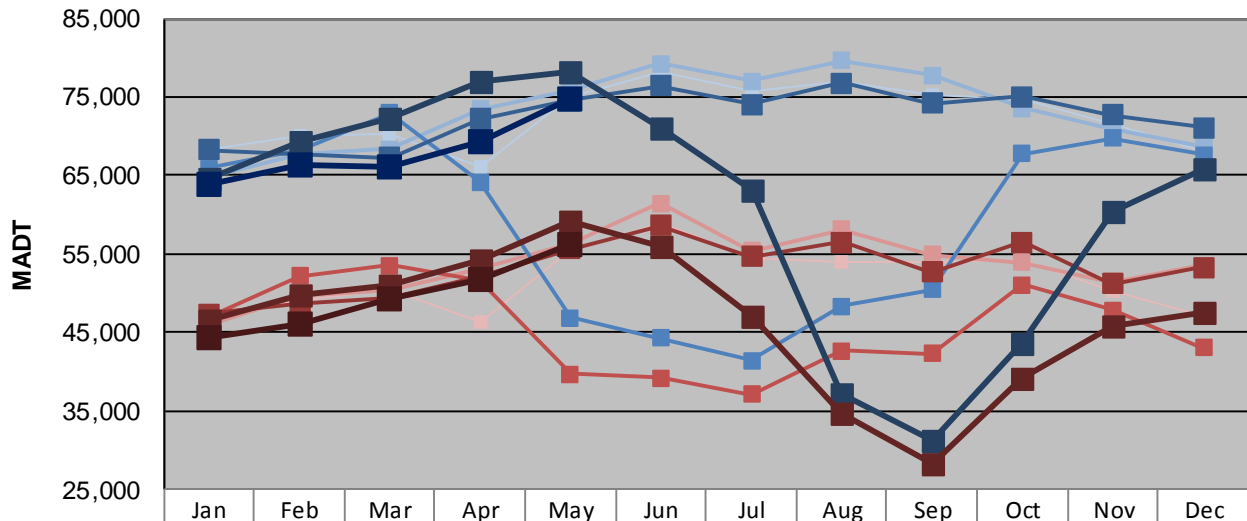

## MAY 2013

Station Measurement: VOLUME/SPEED/CLASS		
Route: I-694	Route Direction: N/S	Lanes: 4
County: Washington		Closest City: Oakdale
Functional Class: Urban Principal Arterial - Interstate		
Location: S OF CSAH35 (50TH ST N) IN OAKDALE		
Ref Post: 053+00.290	True Mile: 53.237	Sequence No. 9858
<b>Volume: 2,176,166</b>		<b>MADT: 70,199</b>
<b>Weekday (M-F) MADT: 74,746</b>		<b>Weekend (Sa-Su) MADT: 56,156</b>

Note: Decrease in traffic April 2008 due to construction on I-694 and I-35W... Decrease in traffic April to October 2010 and June to November 2012 due to construction on I-694

### Weekday (WD)/Weekend (WE) Monthly Average Daily Traffic

	Jan	Feb	Mar	Apr	May	Jun	Jul	Aug	Sep	Oct	Nov	Dec
'08 WD	68,310	70,060	70,250	66,018	75,048	78,258	75,800	76,932	75,374	74,876	71,532	68,090
'08 WE	47,334	49,004	50,436	46,270	55,524	58,920	54,548	53,878	54,100	54,122	50,194	47,150
'09 WD	64,706	67,590	68,356	73,482	75,922	79,212	76,990	79,642	77,784	73,554	70,852	68,622
'09 WE	45,898	49,752	50,442	53,138	56,334	61,416	55,372	58,088	54,922	53,984	51,402	53,582
'10 WD	65,974	68,266	72,930	64,200	46,934	44,318	41,424	48,342	50,422	67,784	69,748	67,672
'10 WE	46,876	52,164	53,500	51,666	39,684	39,230	37,178	42,732	42,304	51,132	47,850	43,108
'11 WD	68,226	67,630	67,244	72,222	74,524	76,404	74,018	76,750	74,258	75,110	72,714	71,110
'11 WE	47,436	48,750	49,506	52,124	55,692	58,600	54,632	56,486	52,718	56,484	51,200	53,274
'12 WD	64,720	69,226	72,212	76,948	78,236	70,970	63,038	37,082	31,172	43,600	60,534	65,866
'12 WE	46,454	49,880	50,964	54,296	59,280	56,046	47,126	34,640	28,238	39,106	45,740	47,664
'13 WD	63,860	66,354	66,070	69,398	74,746							
'13 WE	44,382	46,146	49,352	51,722	56,156							