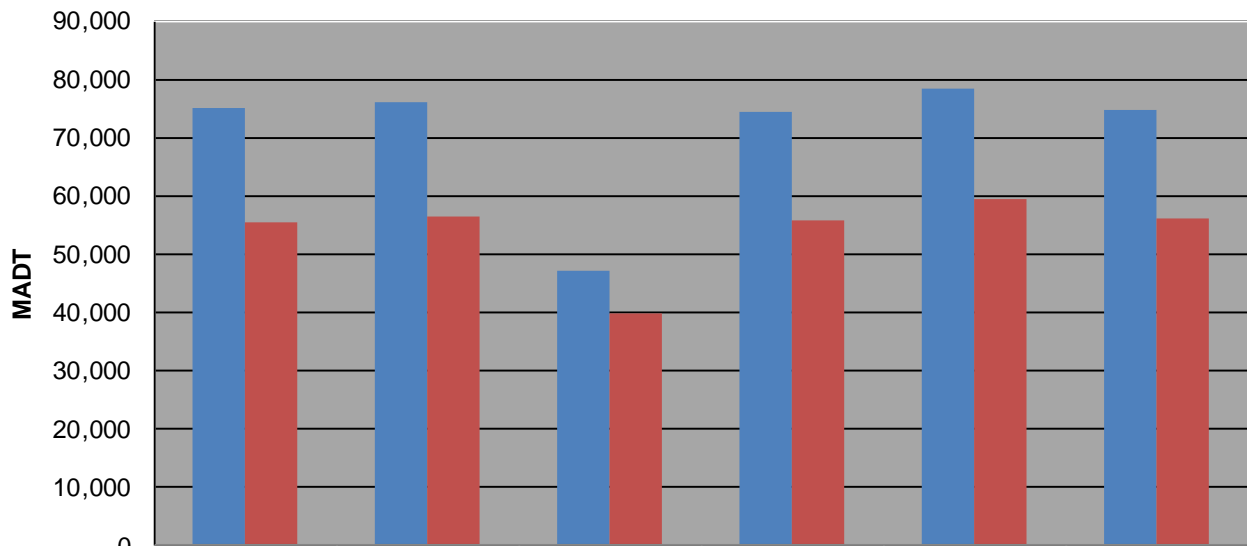

Weekday/Weekend Monthly Average Daily Traffic ('08-'13)

	May-08	May-09	May-10	May-11	May-12	May-13
Weekday	75,048	75,922	46,934	74,524	78,236	74,746
Weekend	55,524	56,334	39,684	55,692	59,280	56,156