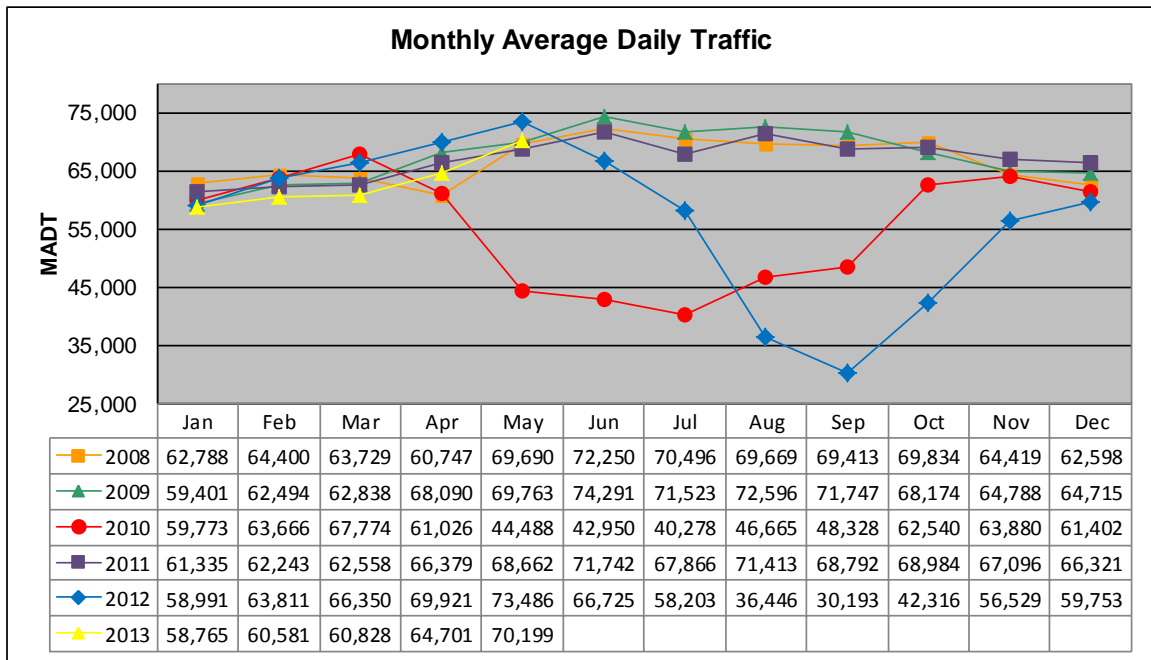

## MAY 2013

Station Measurement: VOLUME/SPEED/CLASS		
Route: I-694	Route Direction: N/S	Lanes: 4
County: Washington		Closest City: Oakdale
Functional Class: Urban Principal Arterial - Interstate		
Location: S OF CSAH35 (50TH ST N) IN OAKDALE		
Ref Post: 053+00.290	True Mile: 53.237	Sequence No. 9858
<b>Volume: 2,176,166</b>		<b>MADT: 70,199</b>
<b>Weekday (M-F) MADT: 74,746</b>		<b>Weekend (Sa-Su) MADT: 56,156</b>

Note: Decrease in traffic April 2008 due to construction on I-694 and I-35W... Decrease in traffic April to October 2010 and June to November 2012 due to construction on I-694

### Weekday (WD)/Weekend (WE) Monthly Average Daily Traffic

	Jan	Feb	Mar	Apr	May	Jun	Jul	Aug	Sep	Oct	Nov	Dec
'08 WD	68,310	70,060	70,250	66,018	75,048	78,258	75,800	76,932	75,374	74,876	71,532	68,090
'08 WE	47,334	49,004	50,436	46,270	55,524	58,920	54,548	53,878	54,100	54,122	50,194	47,150
'09 WD	64,706	67,590	68,356	73,482	75,922	79,212	76,990	79,642	77,784	73,554	70,852	68,622
'09 WE	45,898	49,752	50,442	53,138	56,334	61,416	55,372	58,088	54,922	53,984	51,402	53,582
'10 WD	65,974	68,266	72,930	64,200	46,934	44,318	41,424	48,342	50,422	67,784	69,748	67,672
'10 WE	46,876	52,164	53,500	51,666	39,684	39,230	37,178	42,732	42,304	51,132	47,850	43,108
'11 WD	68,226	67,630	67,244	72,222	74,524	76,404	74,018	76,750	74,258	75,110	72,714	71,110
'11 WE	47,436	48,750	49,506	52,124	55,692	58,600	54,632	56,486	52,718	56,484	51,200	53,274
'12 WD	64,720	69,226	72,212	76,948	78,236	70,970	63,038	37,082	31,172	43,600	60,534	65,866
'12 WE	46,454	49,880	50,964	54,296	59,280	56,046	47,126	34,640	28,238	39,106	45,740	47,664
'13 WD	63,860	66,354	66,070	69,398	74,746							
'13 WE	44,382	46,146	49,352	51,722	56,156							

### Weekday/Weekend Monthly Average Daily Traffic ('08-'13)

	May-08	May-09	May-10	May-11	May-12	May-13
Weekday	75,048	75,922	46,934	74,524	78,236	74,746
Weekend	55,524	56,334	39,684	55,692	59,280	56,156