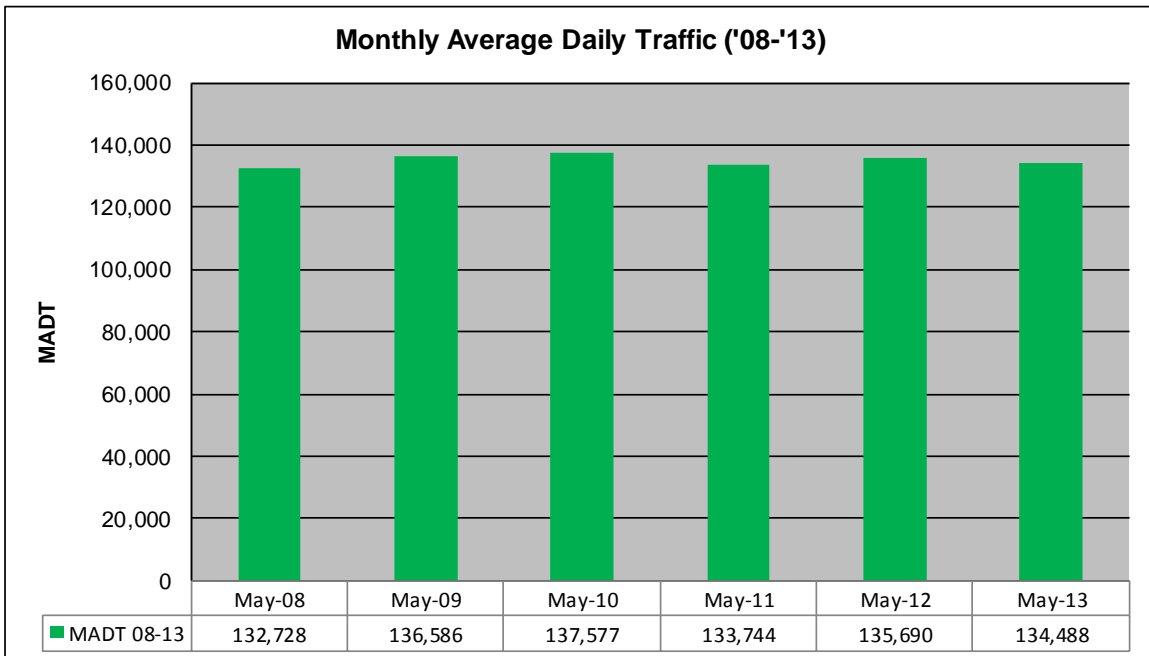

# MONTHLY REPORT, STATION NO. 326 (ATR)

Note: Decrease in traffic June/July 2007 due to construction on I-394

### Weekday (WD)/Weekend (WE) Monthly Average Daily Traffic

	Jan	Feb	Mar	Apr	May	Jun	Jul	Aug	Sep	Oct	Nov	Dec
'08 WD	137,928	144,874	144,200	149,312	148,334	151,774	146,510	150,422	150,388	151,844	143,740	131,788
'08 WE	94,554	96,952	98,436	101,044	92,906	101,550	100,308	98,774	105,502	107,998	104,274	90,018
'09 WD	132,756	140,882	143,756	151,044	149,266	151,902	147,308	149,668	146,534	147,210	142,658	129,836
'09 WE	92,674	100,674	103,664	102,182	109,384	100,496	96,714	105,986	102,858	109,054	101,400	97,474
'10 WD	134,204	137,542	145,678	150,662	150,088	152,940	147,150	151,596	147,090	151,236	140,068	129,848
'10 WE	93,936	100,560	106,398	104,806	113,084	107,424	89,432	103,036	107,696	109,828	93,158	78,122
'11 WD	134,220	138,160	140,194	147,468	145,970	150,066	146,210	148,022	145,974	147,206	139,768	138,944
'11 WE	91,298	95,422	101,116	102,128	106,656	109,794	100,622	104,160	102,790	104,690	94,884	94,962
'12 WD	136,510	141,636	145,738	149,638	147,806	151,642	144,296	149,698	147,118	148,236	142,940	131,224
'12 WE	96,174	102,286	104,094	102,188	99,112	104,150	105,762	102,736	106,570	106,136	100,654	95,148
'13 WD	134,976	139,158	137,954	142,296	145,442							
'13 WE	94,342	97,532	101,784	107,138	100,908							

### Weekday/Weekend Monthly Average Daily Traffic ('08-'13)

	May-08	May-09	May-10	May-11	May-12	May-13
Weekday	148,334	149,266	150,088	145,970	147,806	145,442
Weekend	92,906	109,384	113,084	106,656	99,112	100,908