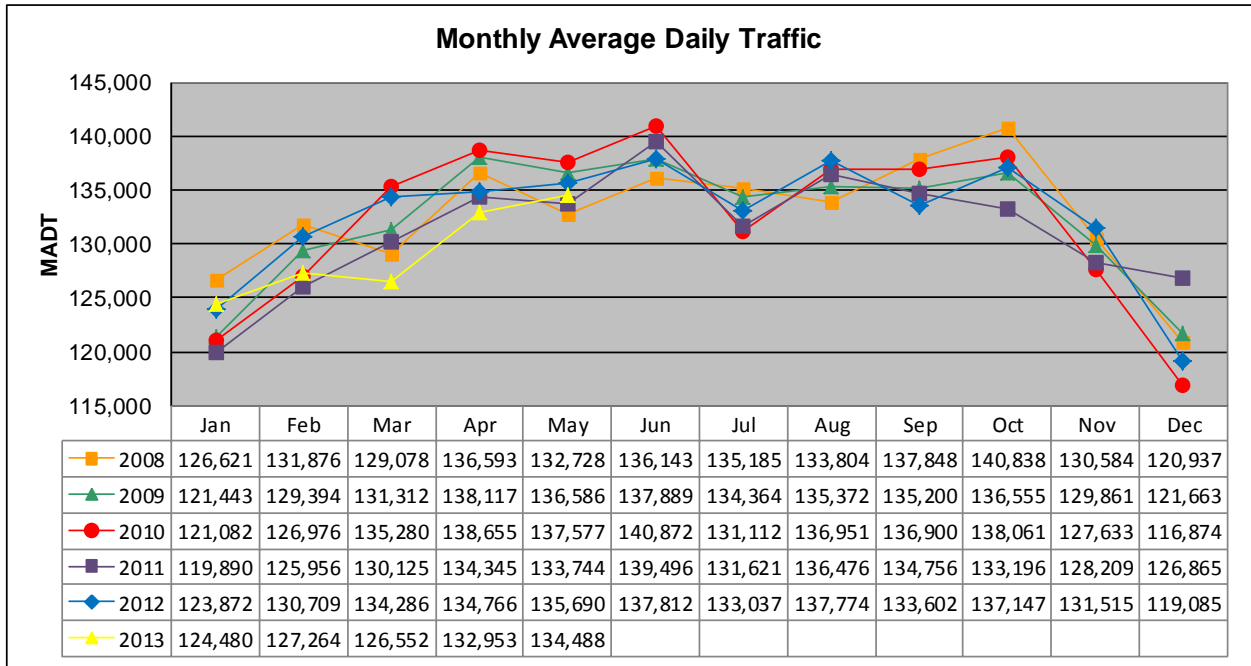

# MONTHLY REPORT, STATION NO. 326 (ATR)

Note: Decrease in traffic June/July 2007 due to construction on I-394

### Weekday (WD)/Weekend (WE) Monthly Average Daily Traffic

	Jan	Feb	Mar	Apr	May	Jun	Jul	Aug	Sep	Oct	Nov	Dec
'08 WD	137,928	144,874	144,200	149,312	148,334	151,774	146,510	150,422	150,388	151,844	143,740	131,788
'08 WE	94,554	96,952	98,436	101,044	92,906	101,550	100,308	98,774	105,502	107,998	104,274	90,018
'09 WD	132,756	140,882	143,756	151,044	149,266	151,902	147,308	149,668	146,534	147,210	142,658	129,836
'09 WE	92,674	100,674	103,664	102,182	109,384	100,496	96,714	105,986	102,858	109,054	101,400	97,474
'10 WD	134,204	137,542	145,678	150,662	150,088	152,940	147,150	151,596	147,090	151,236	140,068	129,848
'10 WE	93,936	100,560	106,398	104,806	113,084	107,424	89,432	103,036	107,696	109,828	93,158	78,122
'11 WD	134,220	138,160	140,194	147,468	145,970	150,066	146,210	148,022	145,974	147,206	139,768	138,944
'11 WE	91,298	95,422	101,116	102,128	106,656	109,794	100,622	104,160	102,790	104,690	94,884	94,962
'12 WD	136,510	141,636	145,738	149,638	147,806	151,642	144,296	149,698	147,118	148,236	142,940	131,224
'12 WE	96,174	102,286	104,094	102,188	99,112	104,150	105,762	102,736	106,570	106,136	100,654	95,148
'13 WD	134,976	139,158	137,954	142,296	145,442							
'13 WE	94,342	97,532	101,784	107,138	100,908							

### Weekday/Weekend Monthly Average Daily Traffic ('08-'13)

	May-08	May-09	May-10	May-11	May-12	May-13
Weekday	148,334	149,266	150,088	145,970	147,806	145,442
Weekend	92,906	109,384	113,084	106,656	99,112	100,908