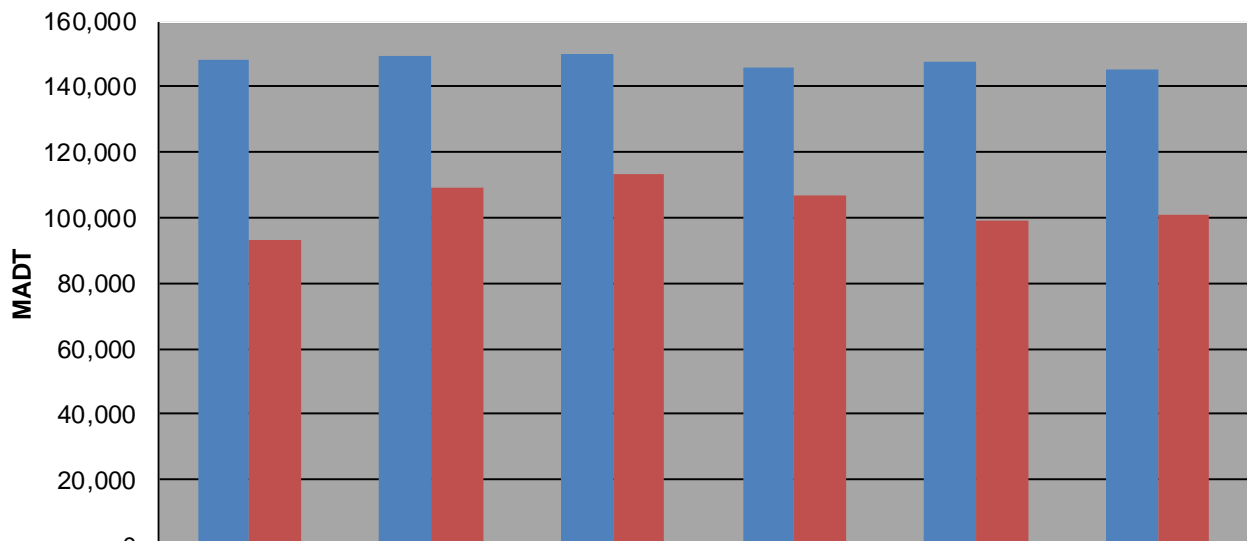

Weekday/Weekend Monthly Average Daily Traffic ('08-'13)

	May-08	May-09	May-10	May-11	May-12	May-13
Weekday	148,334	149,266	150,088	145,970	147,806	145,442
Weekend	92,906	109,384	113,084	106,656	99,112	100,908