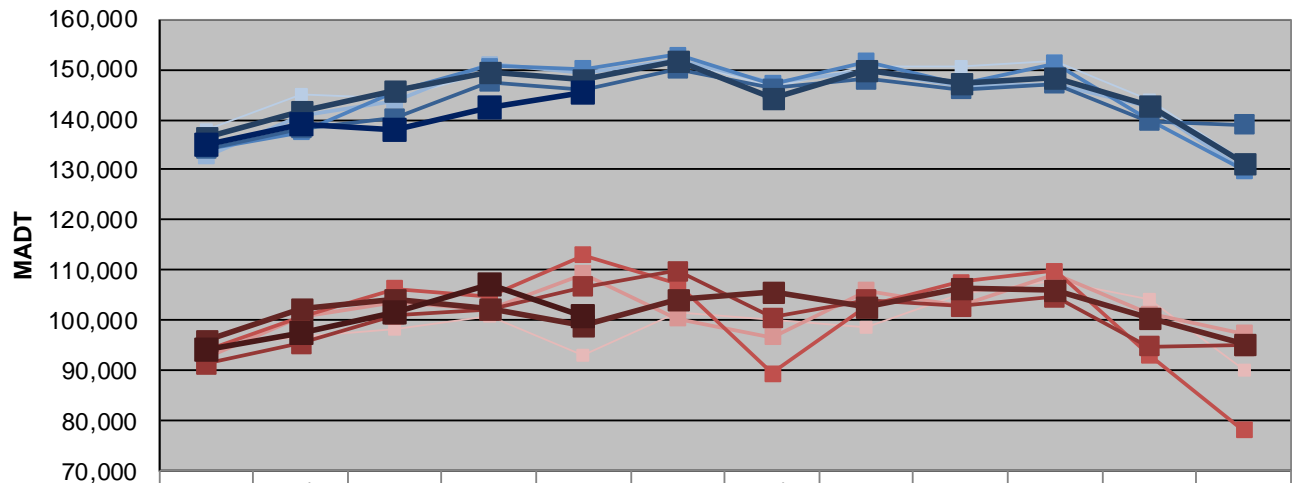

## MAY 2013

<b>Station Measurement: VOLUME</b>		
Route: I-394	Route Direction: E/W	Lanes: 6
County: Hennepin		Closest City: Minneapolis
Functional Class: Urban Principal Arterial - Interstate		
Location: E OF TH100 IN MINNEAPOLIS		
Ref Post: 007+00.250	True Mile: 7.25	Sequence No. 9850
<b>Volume: 4,169,120</b>		<b>MADT: 134,488</b>
<b>Weekday (M-F) MADT: 145,442</b>		<b>Weekend (Sa-Su) MADT: 100,908</b>

Note: Decrease in traffic June/July 2007 due to construction on I-394

### Weekday (WD)/Weekend (WE) Monthly Average Daily Traffic

	Jan	Feb	Mar	Apr	May	Jun	Jul	Aug	Sep	Oct	Nov	Dec
'08 WD	137,928	144,874	144,200	149,312	148,334	151,774	146,510	150,422	150,388	151,844	143,740	131,788
'08 WE	94,554	96,952	98,436	101,044	92,906	101,550	100,308	98,774	105,502	107,998	104,274	90,018
'09 WD	132,756	140,882	143,756	151,044	149,266	151,902	147,308	149,668	146,534	147,210	142,658	129,836
'09 WE	92,674	100,674	103,664	102,182	109,384	100,496	96,714	105,986	102,858	109,054	101,400	97,474
'10 WD	134,204	137,542	145,678	150,662	150,088	152,940	147,150	151,596	147,090	151,236	140,068	129,848
'10 WE	93,936	100,560	106,398	104,806	113,084	107,424	89,432	103,036	107,696	109,828	93,158	78,122
'11 WD	134,220	138,160	140,194	147,468	145,970	150,066	146,210	148,022	145,974	147,206	139,768	138,944
'11 WE	91,298	95,422	101,116	102,128	106,656	109,794	100,622	104,160	102,790	104,690	94,884	94,962
'12 WD	136,510	141,636	145,738	149,638	147,806	151,642	144,296	149,698	147,118	148,236	142,940	131,224
'12 WE	96,174	102,286	104,094	102,188	99,112	104,150	105,762	102,736	106,570	106,136	100,654	95,148
'13 WD	134,976	139,158	137,954	142,296	145,442							
'13 WE	94,342	97,532	101,784	107,138	100,908							