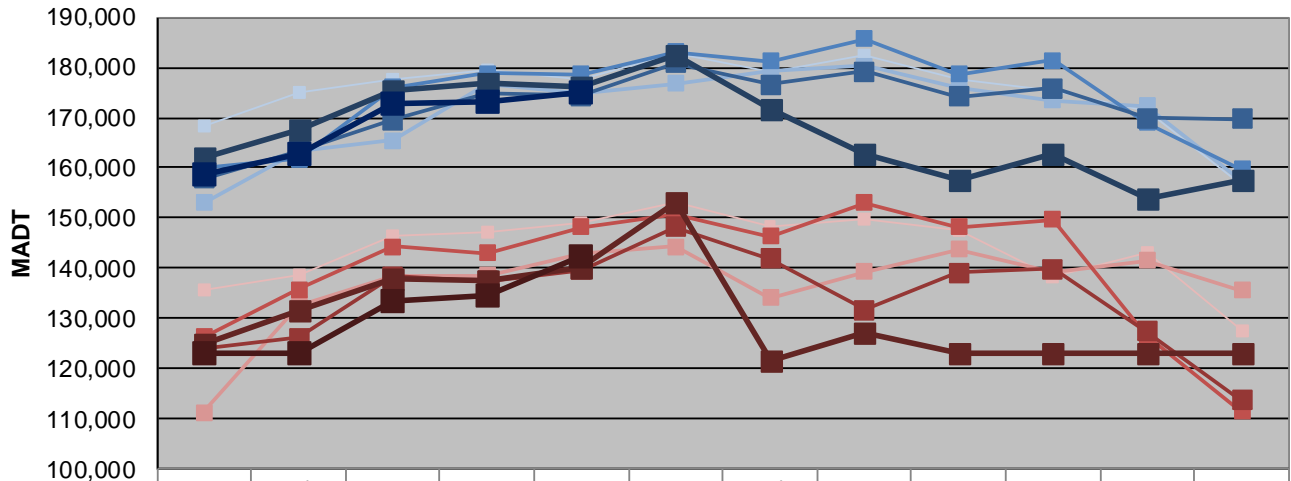

MONTHLY REPORT, STATION NO. 321 (ATR)

MAY 2013

Station Measurement: VOLUME		
Route: I-494	Route Direction: E/W	Lanes: 6
County: Hennepin		Closest City: Bloomington
Functional Class: Urban Principal Arterial - Interstate		
Location: W OF I-35W IN BLOOMINGTON		
Ref Post: 005+00.600	True Mile: 5.605	Sequence No. 9846
Volume: 5,176,578		MADT: 166,986
Weekday (M-F) MADT: 174,940		Weekend (Sa-Su) MADT: 142,516

Note: Decrease in traffic October to November 2008, January to August 2009, and July to November 2012 due to construction on I-494

Weekday (WD)/Weekend (WE) Monthly Average Daily Traffic

	Jan	Feb	Mar	Apr	May	Jun	Jul	Aug	Sep	Oct	Nov	Dec
'08 WD	168,242	174,824	177,768	179,436	177,704	182,668	179,114	182,496	177,660	175,218	171,152	156,634
'08 WE	135,694	138,750	146,284	147,260	149,160	153,060	148,368	149,738	147,560	138,468	143,110	127,422
'09 WD	152,960	163,190	165,376	176,528	174,718	176,850	179,146	180,332	176,020	173,412	172,256	157,496
'09 WE	111,266	132,688	138,596	138,602	142,772	144,274	134,186	139,246	143,712	139,370	141,588	135,612
'10 WD	159,838	161,760	175,978	178,892	178,712	183,002	181,304	185,586	178,704	181,366	168,986	159,734
'10 WE	126,328	135,764	144,282	143,046	148,220	150,700	146,442	153,096	148,226	149,620	126,524	111,482
'11 WD	157,784	163,424	169,568	174,654	174,330	180,788	176,522	179,214	174,220	175,870	169,902	169,644
'11 WE	123,870	126,238	138,344	137,436	139,762	148,186	141,852	131,712	139,166	139,800	127,488	113,688
'12 WD	162,084	167,774	175,500	176,684	176,272	182,312	171,544	162,916	157,506	162,928	154,042	157,512
'12 WE	125,006	131,540	137,748	137,370	140,124	153,248	121,602	127,180	123,002	123,002	123,002	123,002
'13 WD	158,596	162,928	172,606	173,150	174,940							
'13 WE	123,002	123,002	133,422	134,622	142,516							