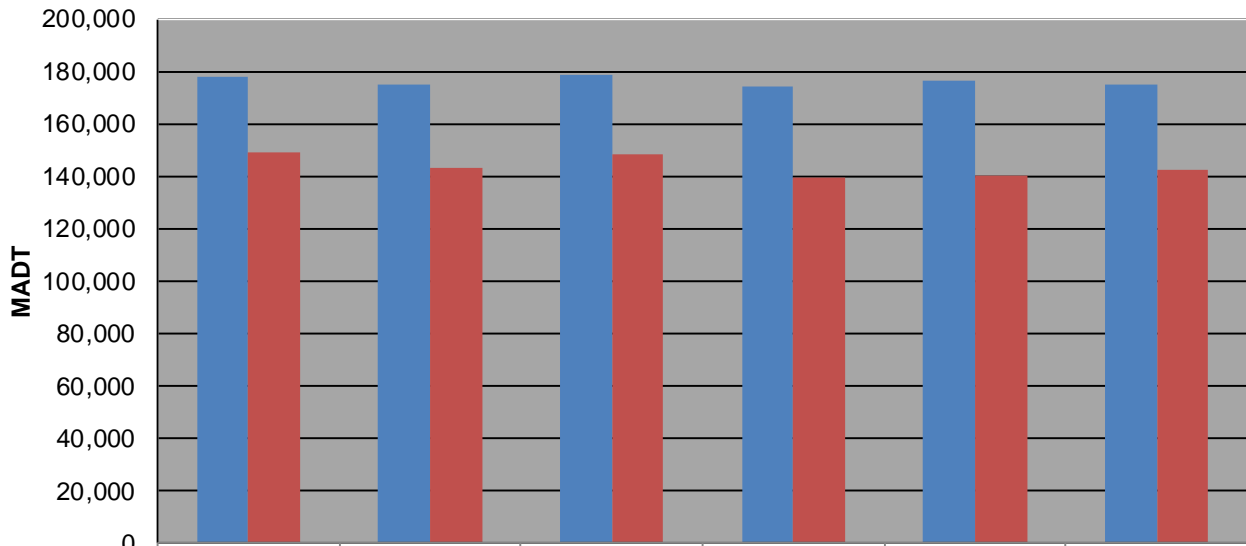

Note: Decrease in traffic October to November 2008, January to August 2009, and July to November 2012 due to construction on I-494

Weekday (WD)/Weekend (WE) Monthly Average Daily Traffic

	Jan	Feb	Mar	Apr	May	Jun	Jul	Aug	Sep	Oct	Nov	Dec
'08 WD	168,242	174,824	177,768	179,436	177,704	182,668	179,114	182,496	177,660	175,218	171,152	156,634
'08 WE	135,694	138,750	146,284	147,260	149,160	153,060	148,368	149,738	147,560	138,468	143,110	127,422
'09 WD	152,960	163,190	165,376	176,528	174,718	176,850	179,146	180,332	176,020	173,412	172,256	157,496
'09 WE	111,266	132,688	138,596	138,602	142,772	144,274	134,186	139,246	143,712	139,370	141,588	135,612
'10 WD	159,838	161,760	175,978	178,892	178,712	183,002	181,304	185,586	178,704	181,366	168,986	159,734
'10 WE	126,328	135,764	144,282	143,046	148,220	150,700	146,442	153,096	148,226	149,620	126,524	111,482
'11 WD	157,784	163,424	169,568	174,654	174,330	180,788	176,522	179,214	174,220	175,870	169,902	169,644
'11 WE	123,870	126,238	138,344	137,436	139,762	148,186	141,852	131,712	139,166	139,800	127,488	113,688
'12 WD	162,084	167,774	175,500	176,684	176,272	182,312	171,544	162,916	157,506	162,928	154,042	157,512
'12 WE	125,006	131,540	137,748	137,370	140,124	153,248	121,602	127,180	123,002	123,002	123,002	123,002
'13 WD	158,596	162,928	172,606	173,150	174,940							
'13 WE	123,002	123,002	133,422	134,622	142,516							

Note: 'Weekday' defined as Monday-Friday, 'Weekend' defined as Saturday-Sunday

Weekday/Weekend Monthly Average Daily Traffic ('08-'13)

	May-08	May-09	May-10	May-11	May-12	May-13
Weekday	177,704	174,718	178,712	174,330	176,272	174,940
Weekend	149,160	142,772	148,220	139,762	140,124	142,516