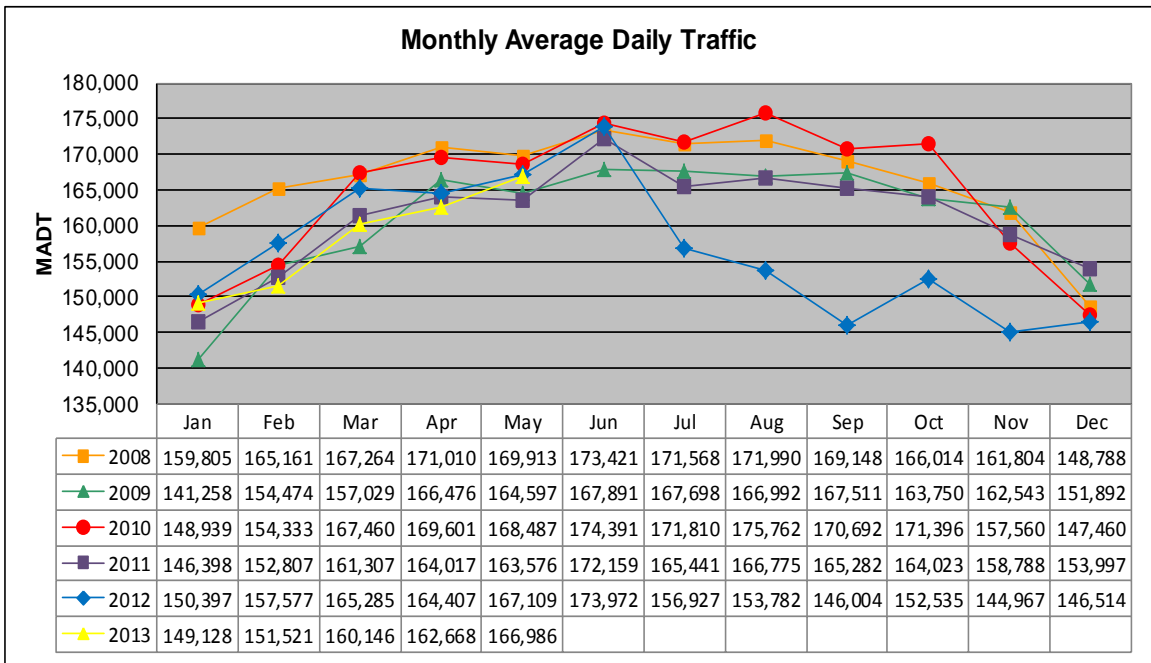

MONTHLY REPORT, STATION NO. 321 (ATR)

MAY 2013

Station Measurement: VOLUME		
Route: I-494	Route Direction: E/W	Lanes: 6
County: Hennepin		Closest City: Bloomington
Functional Class: Urban Principal Arterial - Interstate		
Location: W OF I-35W IN BLOOMINGTON		
Ref Post: 005+00.600	True Mile: 5.605	Sequence No. 9846
Volume: 5,176,578		MADT: 166,986
Weekday (M-F) MADT: 174,940		Weekend (Sa-Su) MADT: 142,516

Note: Decrease in traffic October to November 2008, January to August 2009, and July to November 2012 due to construction on I-494

Weekday (WD)/Weekend (WE) Monthly Average Daily Traffic

	Jan	Feb	Mar	Apr	May	Jun	Jul	Aug	Sep	Oct	Nov	Dec
'08 WD	168,242	174,824	177,768	179,436	177,704	182,668	179,114	182,496	177,660	175,218	171,152	156,634
'08 WE	135,694	138,750	146,284	147,260	149,160	153,060	148,368	149,738	147,560	138,468	143,110	127,422
'09 WD	152,960	163,190	165,376	176,528	174,718	176,850	179,146	180,332	176,020	173,412	172,256	157,496
'09 WE	111,266	132,688	138,596	138,602	142,772	144,274	134,186	139,246	143,712	139,370	141,588	135,612
'10 WD	159,838	161,760	175,978	178,892	178,712	183,002	181,304	185,586	178,704	181,366	168,986	159,734
'10 WE	126,328	135,764	144,282	143,046	148,220	150,700	146,442	153,096	148,226	149,620	126,524	111,482
'11 WD	157,784	163,424	169,568	174,654	174,330	180,788	176,522	179,214	174,220	175,870	169,902	169,644
'11 WE	123,870	126,238	138,344	137,436	139,762	148,186	141,852	131,712	139,166	139,800	127,488	113,688
'12 WD	162,084	167,774	175,500	176,684	176,272	182,312	171,544	162,916	157,506	162,928	154,042	157,512
'12 WE	125,006	131,540	137,748	137,370	140,124	153,248	121,602	127,180	123,002	123,002	123,002	123,002
'13 WD	158,596	162,928	172,606	173,150	174,940							
'13 WE	123,002	123,002	133,422	134,622	142,516							