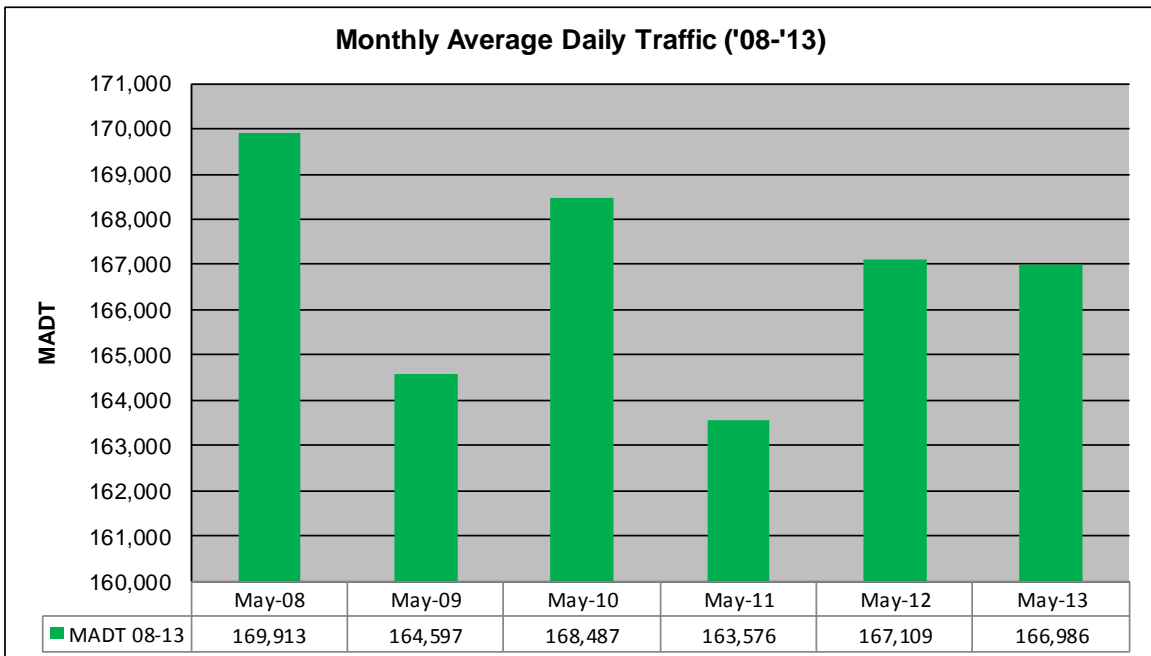

MONTHLY REPORT, STATION NO. 321 (ATR)

MAY 2013

Station Measurement: VOLUME		
Route: I-494	Route Direction: E/W	Lanes: 6
County: Hennepin		Closest City: Bloomington
Functional Class: Urban Principal Arterial - Interstate		
Location: W OF I-35W IN BLOOMINGTON		
Ref Post: 005+00.600	True Mile: 5.605	Sequence No. 9846
Volume: 5,176,578		MADT: 166,986
Weekday (M-F) MADT: 174,940		Weekend (Sa-Su) MADT: 142,516

Note: Decrease in traffic October to November 2008, January to August 2009, and July to November 2012 due to construction on I-494

Weekday (WD)/Weekend (WE) Monthly Average Daily Traffic

	Jan	Feb	Mar	Apr	May	Jun	Jul	Aug	Sep	Oct	Nov	Dec
'08 WD	168,242	174,824	177,768	179,436	177,704	182,668	179,114	182,496	177,660	175,218	171,152	156,634
'08 WE	135,694	138,750	146,284	147,260	149,160	153,060	148,368	149,738	147,560	138,468	143,110	127,422
'09 WD	152,960	163,190	165,376	176,528	174,718	176,850	179,146	180,332	176,020	173,412	172,256	157,496
'09 WE	111,266	132,688	138,596	138,602	142,772	144,274	134,186	139,246	143,712	139,370	141,588	135,612
'10 WD	159,838	161,760	175,978	178,892	178,712	183,002	181,304	185,586	178,704	181,366	168,986	159,734
'10 WE	126,328	135,764	144,282	143,046	148,220	150,700	146,442	153,096	148,226	149,620	126,524	111,482
'11 WD	157,784	163,424	169,568	174,654	174,330	180,788	176,522	179,214	174,220	175,870	169,902	169,644
'11 WE	123,870	126,238	138,344	137,436	139,762	148,186	141,852	131,712	139,166	139,800	127,488	113,688
'12 WD	162,084	167,774	175,500	176,684	176,272	182,312	171,544	162,916	157,506	162,928	154,042	157,512
'12 WE	125,006	131,540	137,748	137,370	140,124	153,248	121,602	127,180	123,002	123,002	123,002	123,002
'13 WD	158,596	162,928	172,606	173,150	174,940							
'13 WE	123,002	123,002	133,422	134,622	142,516							