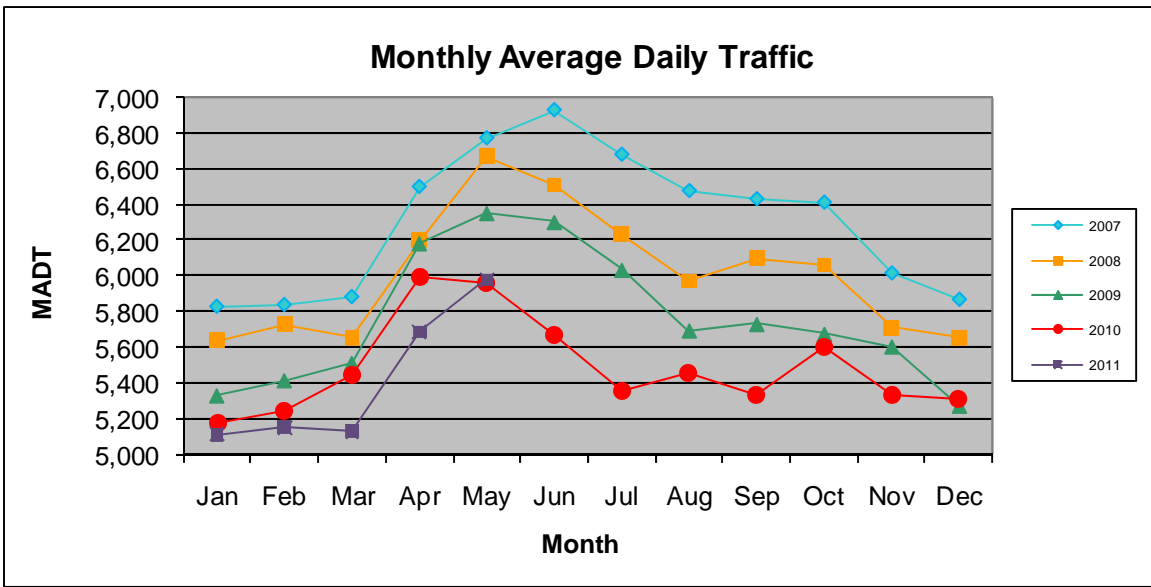

# MONTHLY REPORT, STATION NO. 460 (ATR)

## MAY 2011

Station Measurement: VOLUME		
Route: MSAS 128	Route Direction: E/W	Lanes: 2
County: Dakota		Closest City: Hastings
Location: W OF MSAS122 (PINE ST) IN HASTINGS		
Ref Post: 000+00.840	True Mile: 0.84	Sequence No. 9909
<b>Volume: 185,264</b>		<b>MADT: 5,976</b>
<b>Weekday MADT: 6,336</b>		<b>Weekend MADT: 5,186</b>

Note: 'Weekday' defined as Monday-Friday, 'Weekend' defined as Saturday-Sunday