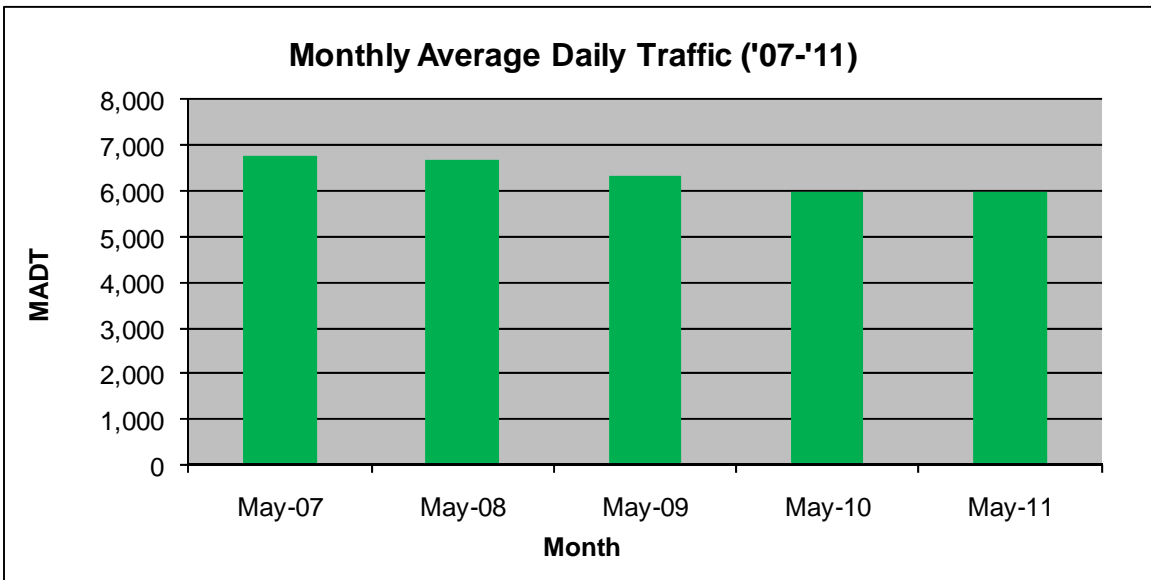

# MONTHLY REPORT, STATION NO. 460 (ATR)

## MAY 2011

Station Measurement: VOLUME		
Route: MSAS 128	Route Direction: E/W	Lanes: 2
County: Dakota		Closest City: Hastings
Location: W OF MSAS122 (PINE ST) IN HASTINGS		
Ref Post: 000+00.840	True Mile: 0.84	Sequence No. 9909
<b>Volume: 185,264</b>		<b>MADT: 5,976</b>
<b>Weekday MADT: 6,336</b>		<b>Weekend MADT: 5,186</b>