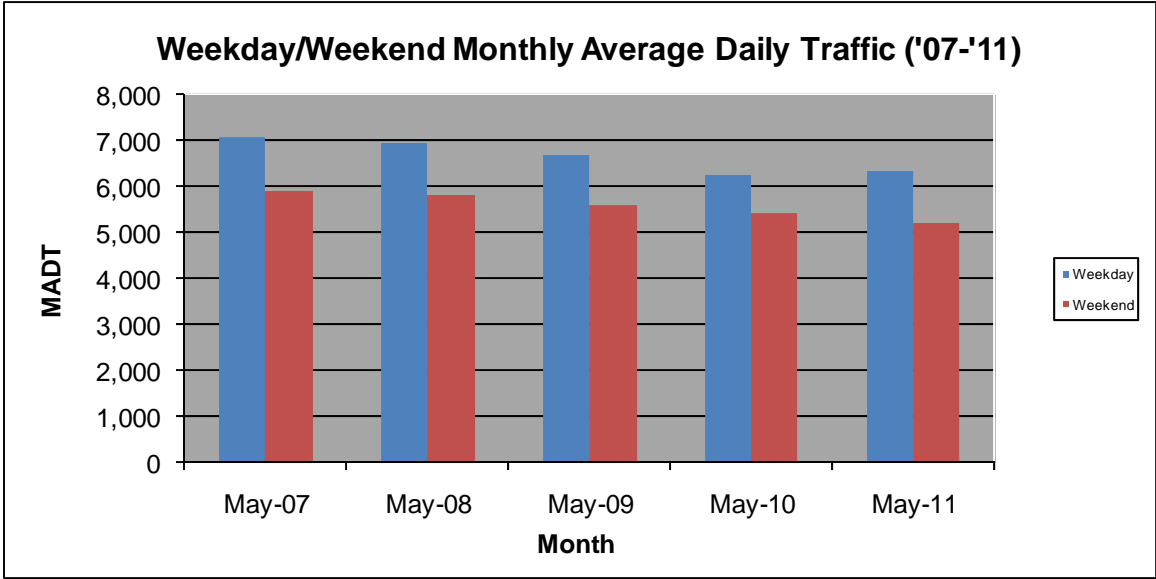

## MAY 2011

Station Measurement: VOLUME		
Route: MSAS 128	Route Direction: E/W	Lanes: 2
County: Dakota		Closest City: Hastings
Location: W OF MSAS122 (PINE ST) IN HASTINGS		
Ref Post: 000+00.840	True Mile: 0.84	Sequence No. 9909
<b>Volume: 185,264</b>		<b>MADT: 5,976</b>
<b>Weekday MADT: 6,336</b>		<b>Weekend MADT: 5,186</b>