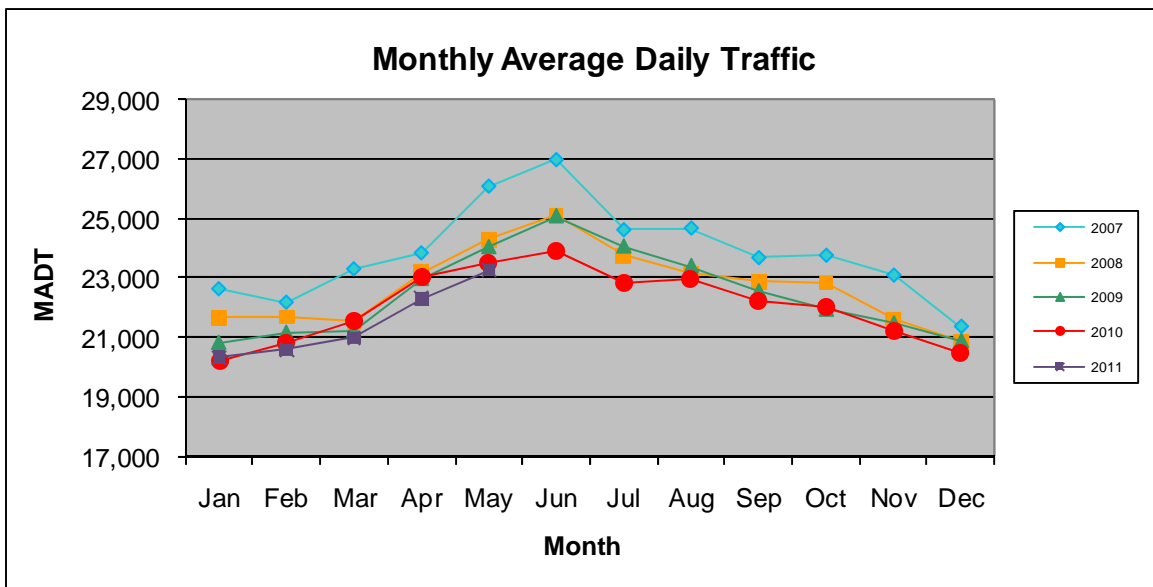

MONTHLY REPORT, STATION NO. 425 (ATR)

MAY 2011

Station Measurement: VOLUME		
Route: CSAH 32	Route Direction: E/W	Lanes: 4
County: Dakota		Closest City: Eagan
Location: W OF MSAS109 (JOHNNY CAKE RIDGE RD) IN EAGAN		
Ref Post: 004+00.840	True Mile: 4.84	Sequence No. 9896
Volume: 720,735		MADT: 23,250
Weekday MADT: 24,684		Weekend MADT: 20,106

Note: 'Weekday' defined as Monday-Friday, 'Weekend' defined as Saturday-Sunday