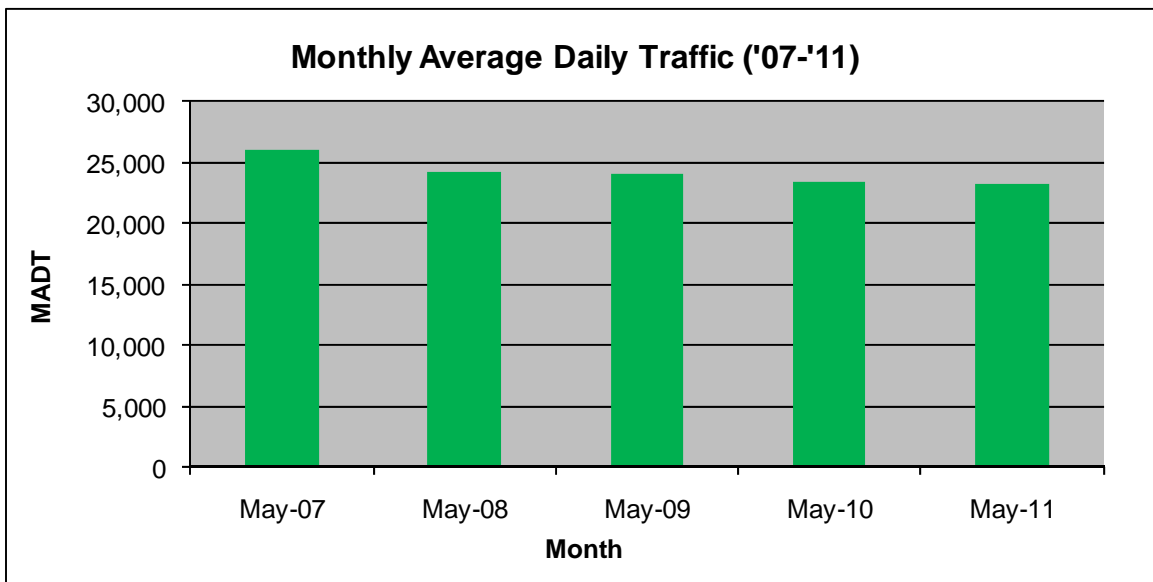

MONTHLY REPORT, STATION NO. 425 (ATR)

MAY 2011

Station Measurement: VOLUME		
Route: CSAH 32	Route Direction: E/W	Lanes: 4
County: Dakota		Closest City: Eagan
Location: W OF MSAS109 (JOHNNY CAKE RIDGE RD) IN EAGAN		
Ref Post: 004+00.840	True Mile: 4.84	Sequence No. 9896
Volume: 720,735		MADT: 23,250
Weekday MADT: 24,684		Weekend MADT: 20,106

Note: 'Weekday' defined as Monday-Friday, 'Weekend' defined as Saturday-Sunday