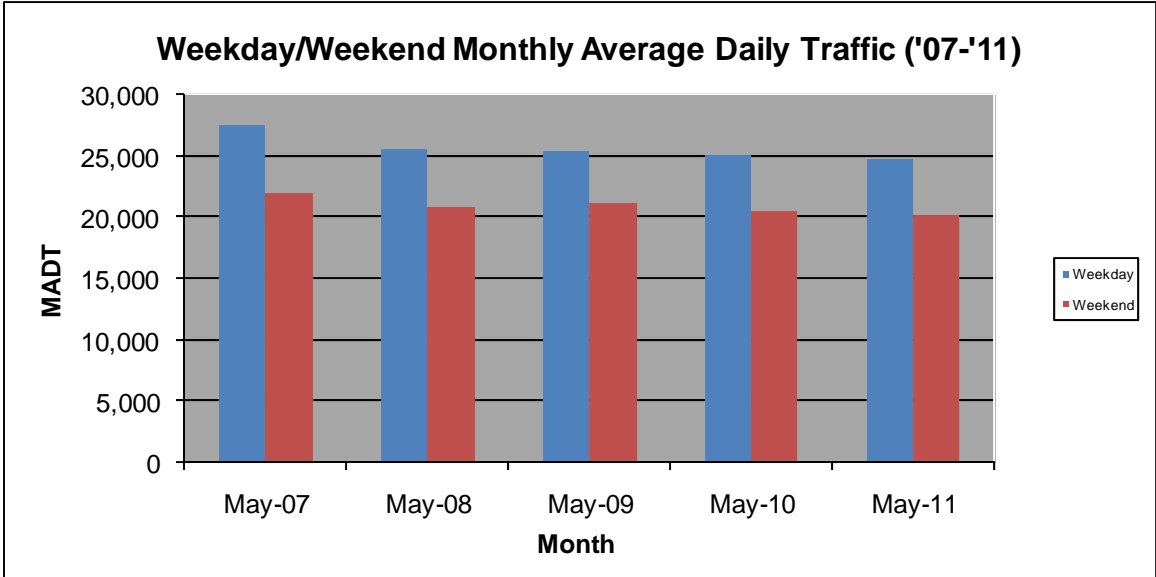

MONTHLY REPORT, STATION NO. 425 (ATR)

MAY 2011

Station Measurement: VOLUME		
Route: CSAH 32	Route Direction: E/W	Lanes: 4
County: Dakota		Closest City: Eagan
Location: W OF MSAS109 (JOHNNY CAKE RIDGE RD) IN EAGAN		
Ref Post: 004+00.840	True Mile: 4.84	Sequence No. 9896
Volume: 720,735		MADT: 23,250
Weekday MADT: 24,684		Weekend MADT: 20,106

Note: 'Weekday' defined as Monday-Friday, 'Weekend' defined as Saturday-Sunday