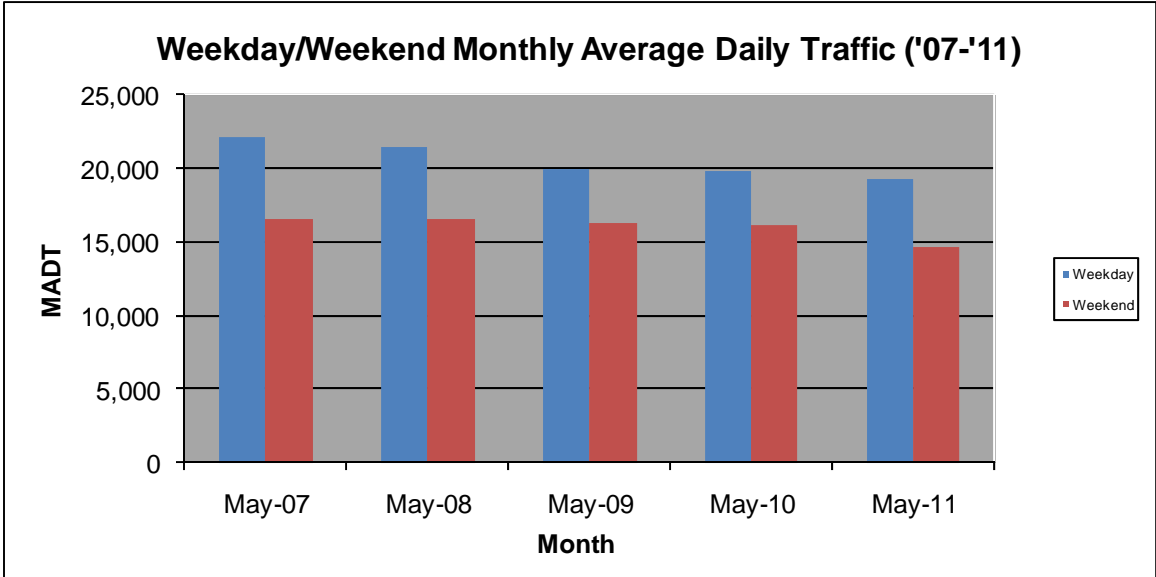

## MAY 2011

|                                     |                      |                             |
|-------------------------------------|----------------------|-----------------------------|
| Station Measurement: VOLUME         |                      |                             |
| Route: CSAH 15                      | Route Direction: E/W | Lanes: 2                    |
| County: Hennepin                    |                      | Closest City: Orono         |
| Location: NE OF SPATES AVE IN ORONO |                      |                             |
| Ref Post: 010+00.900                | True Mile: 10.9      | Sequence No. 9885           |
| <b>Volume: 552,016</b>              |                      | <b>MADT: 14,620</b>         |
| <b>Weekday MADT: 19,222</b>         |                      | <b>Weekend MADT: 14,620</b> |

Note: Decrease in traffic July to September 2008 due to construction on TH 12

Note: 'Weekday' defined as Monday-Friday, 'Weekend' defined as Saturday-Sunday