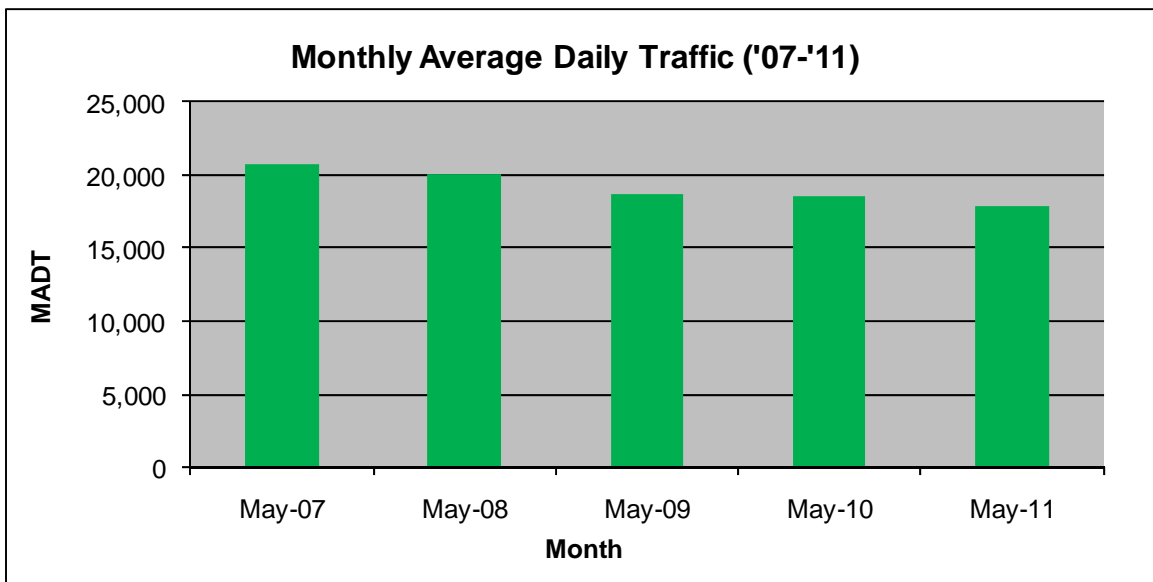

# MONTHLY REPORT, STATION NO. 407 (ATR)

## MAY 2011

|                                     |                      |                             |
|-------------------------------------|----------------------|-----------------------------|
| Station Measurement: VOLUME         |                      |                             |
| Route: CSAH 15                      | Route Direction: E/W | Lanes: 2                    |
| County: Hennepin                    |                      | Closest City: Orono         |
| Location: NE OF SPATES AVE IN ORONO |                      |                             |
| Ref Post: 010+00.900                | True Mile: 10.9      | Sequence No. 9885           |
| <b>Volume: 552,016</b>              |                      | <b>MADT: 14,620</b>         |
| <b>Weekday MADT: 19,222</b>         |                      | <b>Weekend MADT: 14,620</b> |

Note: Decrease in traffic July to September 2008 due to construction on TH 12

Note: 'Weekday' defined as Monday-Friday, 'Weekend' defined as Saturday-Sunday