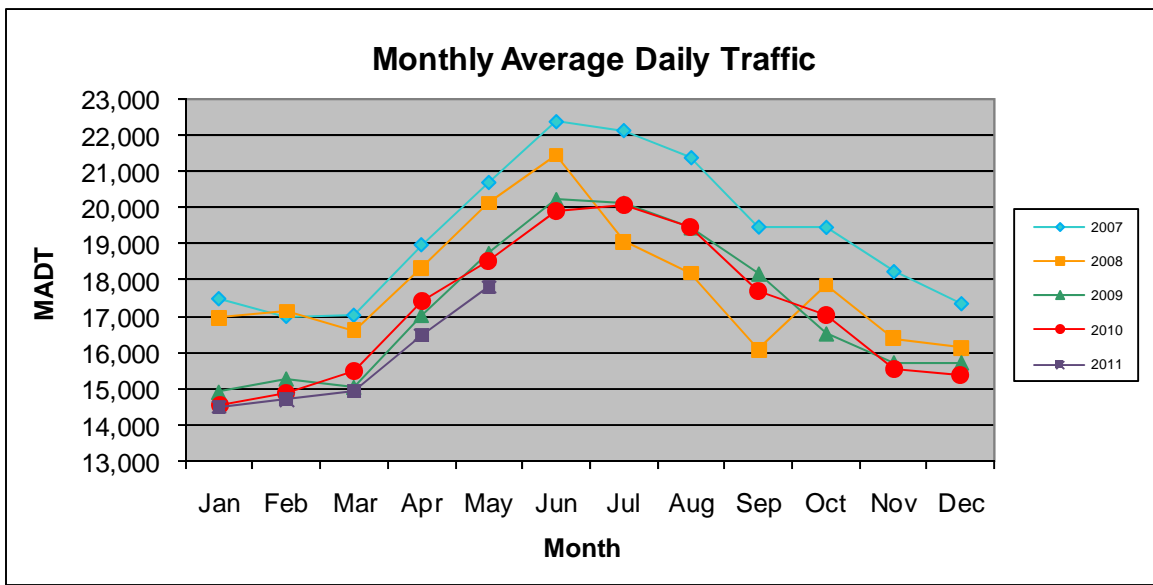

# MONTHLY REPORT, STATION NO. 407 (ATR)

## MAY 2011

|                                     |                      |                             |
|-------------------------------------|----------------------|-----------------------------|
| Station Measurement: VOLUME         |                      |                             |
| Route: CSAH 15                      | Route Direction: E/W | Lanes: 2                    |
| County: Hennepin                    |                      | Closest City: Orono         |
| Location: NE OF SPATES AVE IN ORONO |                      |                             |
| Ref Post: 010+00.900                | True Mile: 10.9      | Sequence No. 9885           |
| <b>Volume: 552,016</b>              |                      | <b>MADT: 14,620</b>         |
| <b>Weekday MADT: 19,222</b>         |                      | <b>Weekend MADT: 14,620</b> |

Note: Decrease in traffic July to September 2008 due to construction on TH 12

Note: 'Weekday' defined as Monday-Friday, 'Weekend' defined as Saturday-Sunday