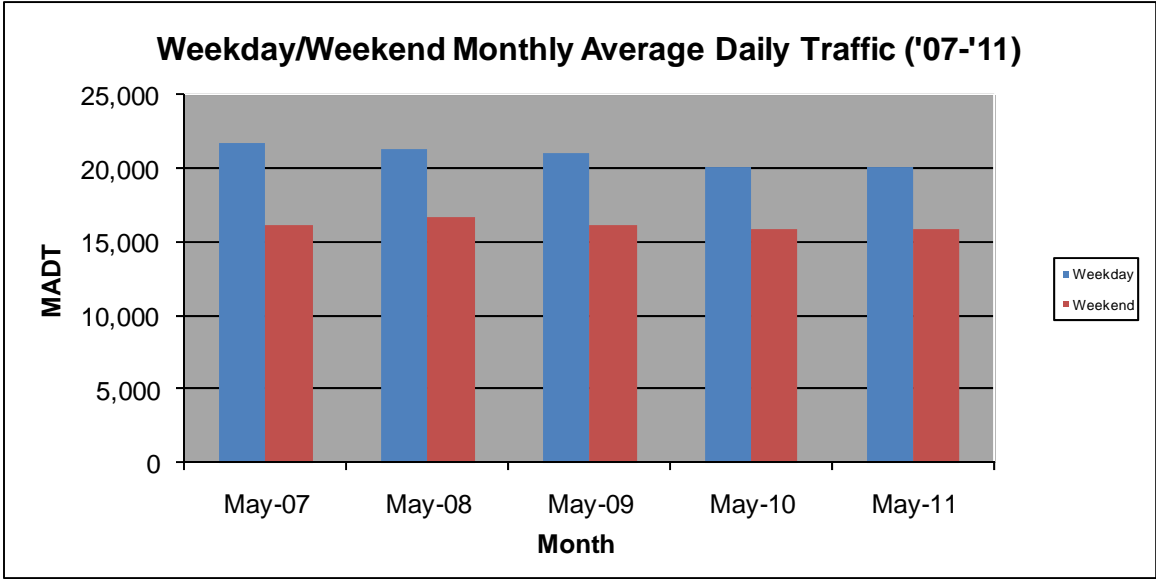

MONTHLY REPORT, STATION NO. 402 (ATR)

MAY 2011

Station Measurement: VOLUME		
Route: CSAH 31	Route Direction: N/S	Lanes: 4
County: Hennepin		Closest City: Edina
Location: S OF MSAS145 (W 70TH ST) IN EDINA		
Ref Post: 001+00.100	True Mile: 1.1	Sequence No. 9881
Volume: 581,734		MADT: 18,766
Weekday MADT: 20,100		Weekend MADT: 15,894

Note: Increase in traffic September/October 2010 due to construction on I-35W

Note: 'Weekday' defined as Monday-Friday, 'Weekend' defined as Saturday-Sunday