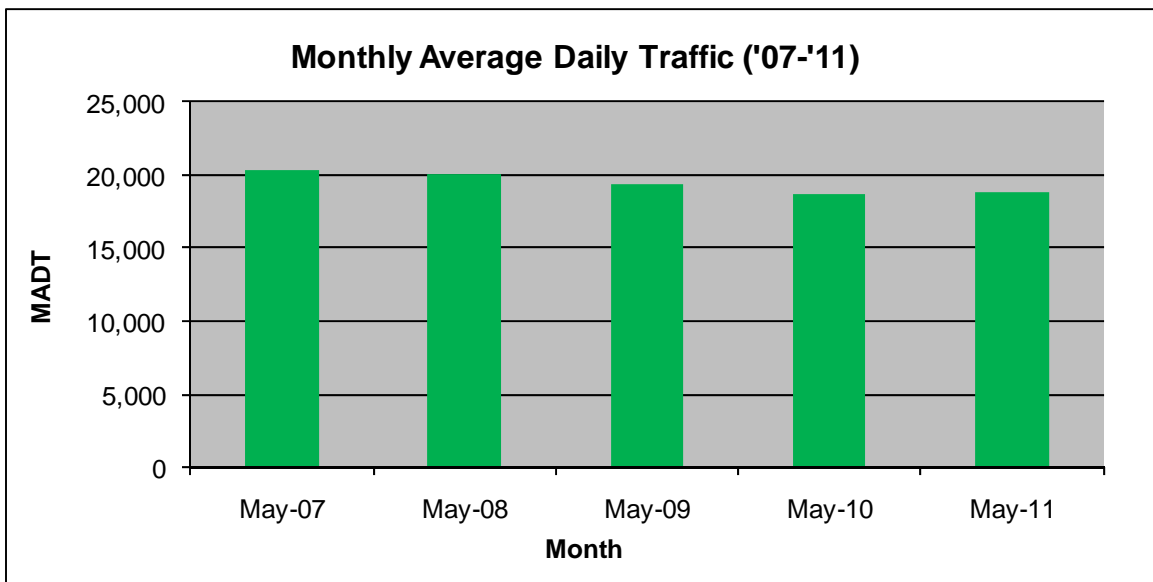

MONTHLY REPORT, STATION NO. 402 (ATR)

MAY 2011

Station Measurement: VOLUME		
Route: CSAH 31	Route Direction: N/S	Lanes: 4
County: Hennepin		Closest City: Edina
Location: S OF MSAS145 (W 70TH ST) IN EDINA		
Ref Post: 001+00.100	True Mile: 1.1	Sequence No. 9881
Volume: 581,734		MADT: 18,766
Weekday MADT: 20,100		Weekend MADT: 15,894

Note: Increase in traffic September/October 2010 due to construction on I-35W

Note: 'Weekday' defined as Monday-Friday, 'Weekend' defined as Saturday-Sunday