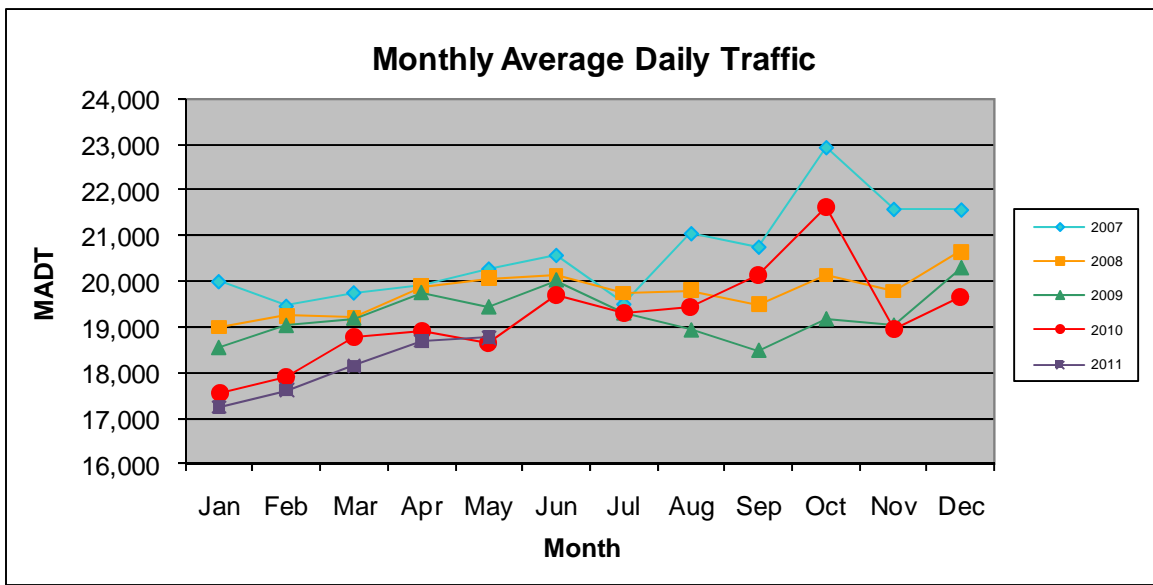

MONTHLY REPORT, STATION NO. 402 (ATR)

MAY 2011

Station Measurement: VOLUME		
Route: CSAH 31	Route Direction: N/S	Lanes: 4
County: Hennepin		Closest City: Edina
Location: S OF MSAS145 (W 70TH ST) IN EDINA		
Ref Post: 001+00.100	True Mile: 1.1	Sequence No. 9881
Volume: 581,734		MADT: 18,766
Weekday MADT: 20,100		Weekend MADT: 15,894

Note: Increase in traffic September/October 2010 due to construction on I-35W

Note: 'Weekday' defined as Monday-Friday, 'Weekend' defined as Saturday-Sunday