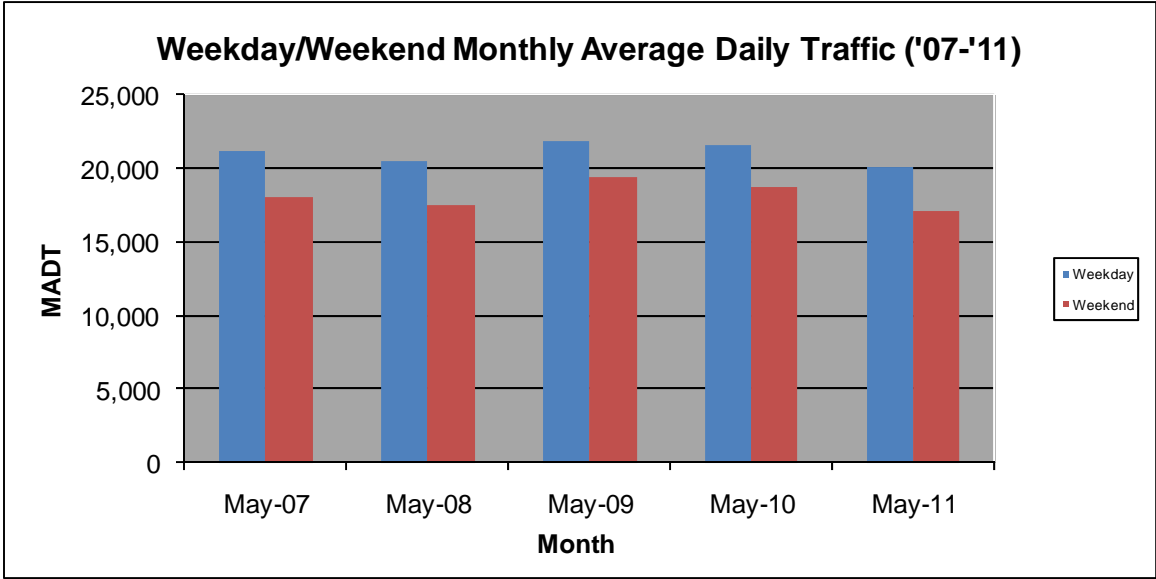

Note: Decrease in traffic August 2008 due to construction on TH 8

Note: 'Weekday' defined as Monday-Friday, 'Weekend' defined as Saturday-Sunday