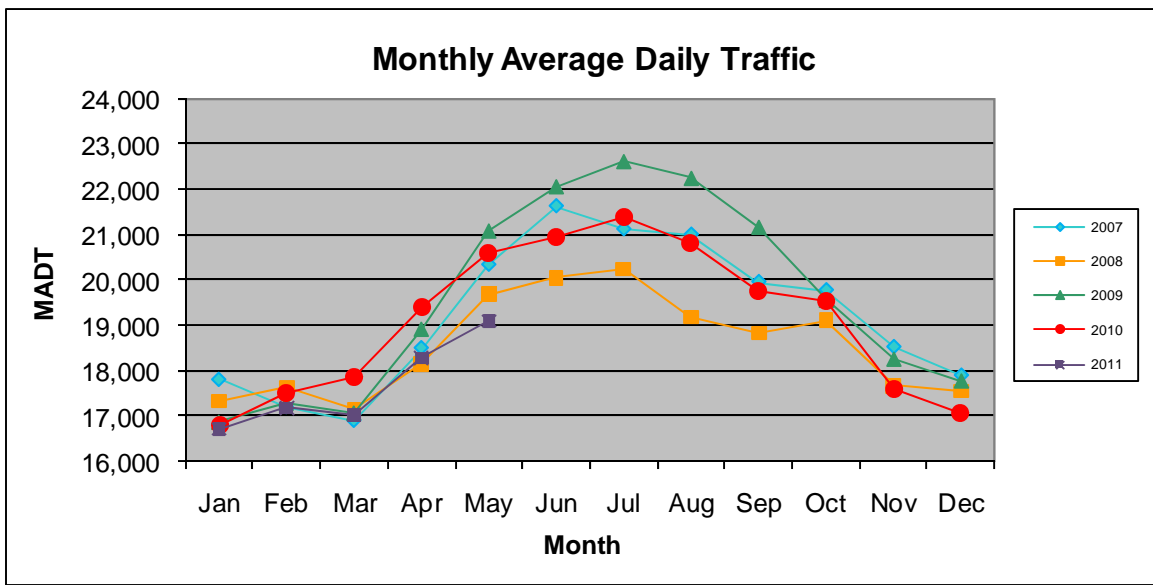

MONTHLY REPORT, STATION NO. 388 (ATR)

MAY 2011

Station Measurement: VOLUME/SPEED/CLASS		
Route: TH 8	Route Direction: N/S	Lanes: 2
County: Chisago		Closest City: Forest Lake
Location: E OF MSAS121 (GREENWAY RD), N OF FOREST LAKE		
Ref Post: 002+00.330	True Mile: 2.282	Sequence No. 6783
Volume: 591,823		MADT: 19,091
Weekday MADT: 20,006		Weekend MADT: 17,126

Note: Decrease in traffic August 2008 due to construction on TH 8

Note: 'Weekday' defined as Monday-Friday, 'Weekend' defined as Saturday-Sunday