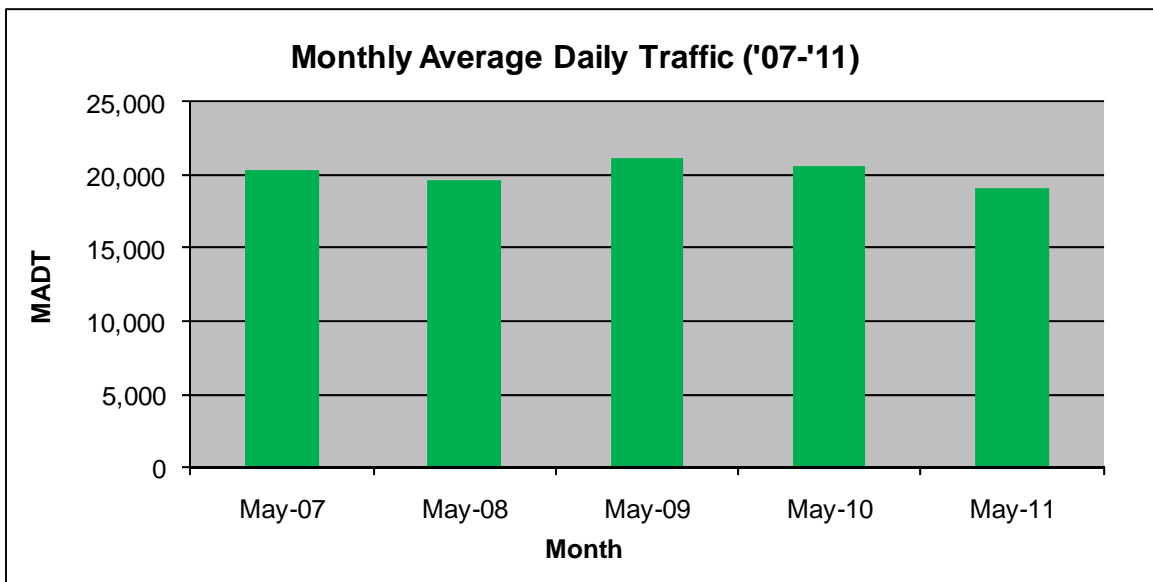

MONTHLY REPORT, STATION NO. 388 (ATR)

MAY 2011

Station Measurement: VOLUME/SPEED/CLASS		
Route: TH 8	Route Direction: N/S	Lanes: 2
County: Chisago		Closest City: Forest Lake
Location: E OF MSAS121 (GREENWAY RD), N OF FOREST LAKE		
Ref Post: 002+00.330	True Mile: 2.282	Sequence No. 6783
Volume: 591,823		MADT: 19,091
Weekday MADT: 20,006		Weekend MADT: 17,126

Note: Decrease in traffic August 2008 due to construction on TH 8

Note: 'Weekday' defined as Monday-Friday, 'Weekend' defined as Saturday-Sunday