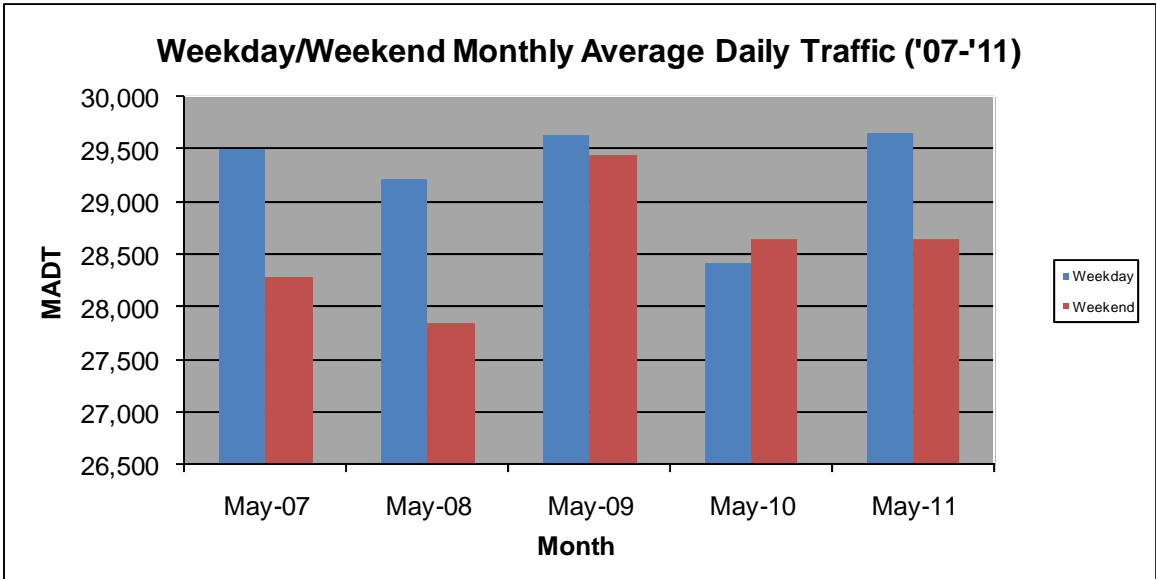

MONTHLY REPORT, STATION NO. 382 (ATR)

MAY 2011

Station Measurement: VOLUME/SPEED/CLASS		
Route: TH 52	Route Direction: N/S	Lanes: 4
County: Dakota	Closest City: Coates	
Location: N OF 180TH ST E, S OF COATES		
Ref Post: 111+00.966	True Mile: 112.328	Sequence No. 9871
Volume: 905,563		MADT: 29,212
Weekday MADT: 29,656		Weekend MADT: 28,644

Note: 'Weekday' defined as Monday-Friday, 'Weekend' defined as Saturday-Sunday