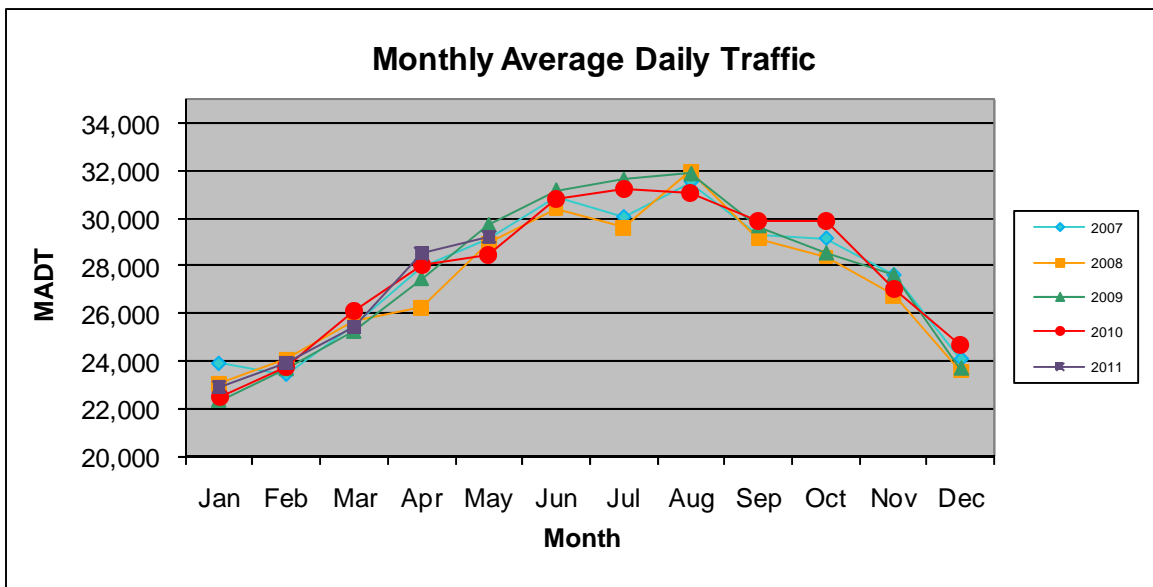

MONTHLY REPORT, STATION NO. 382 (ATR)

MAY 2011

Station Measurement: VOLUME/SPEED/CLASS		
Route: TH 52	Route Direction: N/S	Lanes: 4
County: Dakota	Closest City: Coates	
Location: N OF 180TH ST E, S OF COATES		
Ref Post: 111+00.966	True Mile: 112.328	Sequence No. 9871
Volume: 905,563		MADT: 29,212
Weekday MADT: 29,656		Weekend MADT: 28,644

Note: 'Weekday' defined as Monday-Friday, 'Weekend' defined as Saturday-Sunday