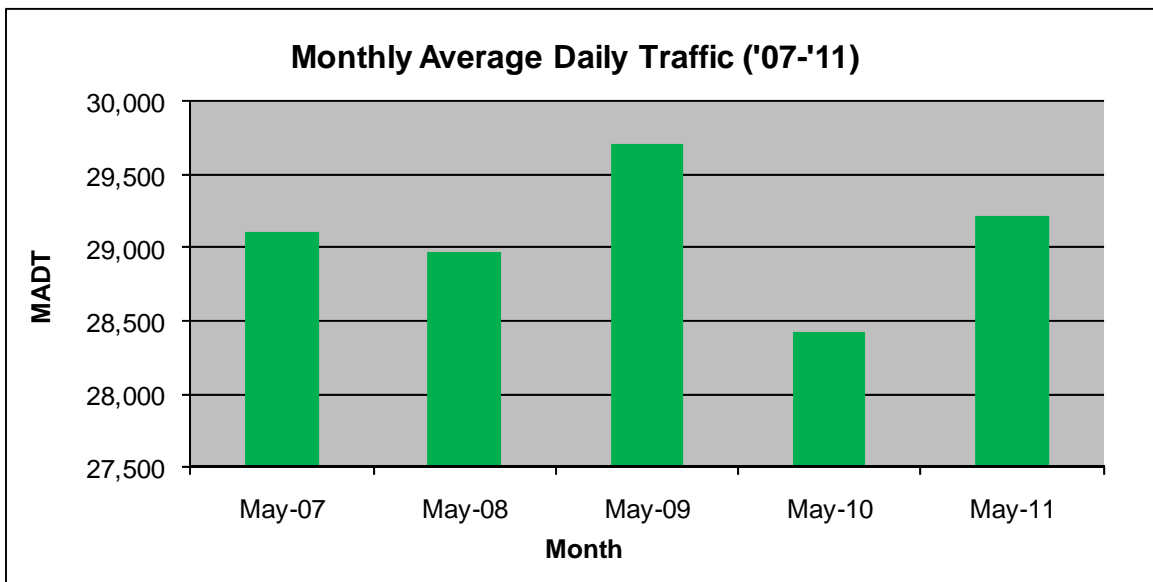

MONTHLY REPORT, STATION NO. 382 (ATR)

MAY 2011

Station Measurement: VOLUME/SPEED/CLASS		
Route: TH 52	Route Direction: N/S	Lanes: 4
County: Dakota	Closest City: Coates	
Location: N OF 180TH ST E, S OF COATES		
Ref Post: 111+00.966	True Mile: 112.328	Sequence No. 9871
Volume: 905,563		MADT: 29,212
Weekday MADT: 29,656		Weekend MADT: 28,644

Note: 'Weekday' defined as Monday-Friday, 'Weekend' defined as Saturday-Sunday