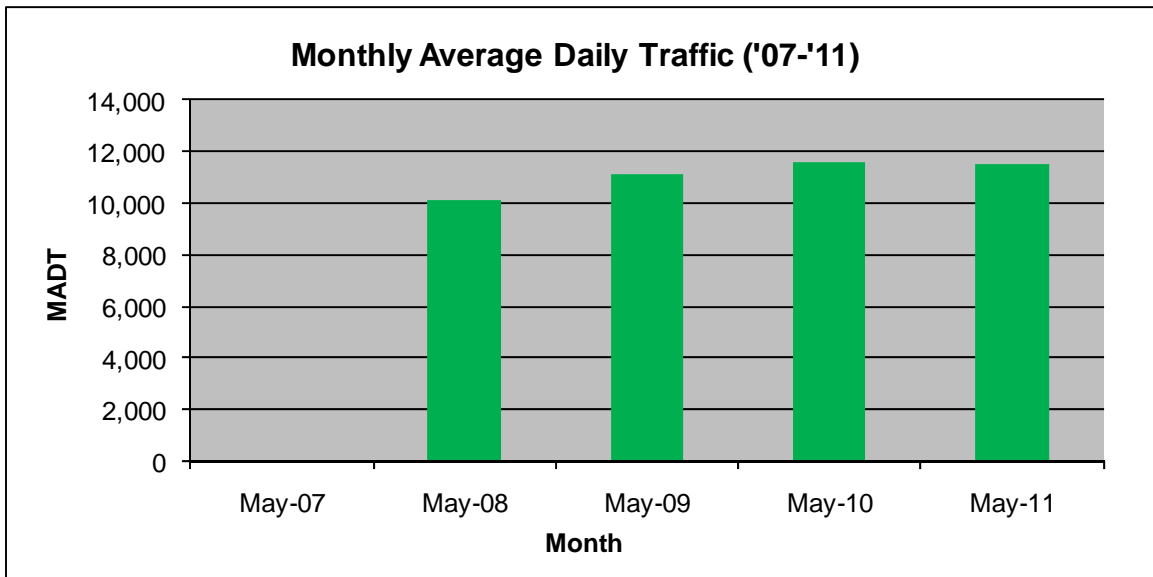

MONTHLY REPORT, STATION NO. 381 (ATR)

MAY 2011

Station Measurement: VOLUME/SPEED/CLASS		
Route: TH 212	Route Direction: E/W	Lanes: 2
County: Carver	Closest City: Cologne	
Location: 1.7 MI W OF CSAH51, W OF COLOGNE		
Ref Post: 133+00.500	True Mile: 133.195	Sequence No. 9870
Volume: 357,081		MADT: 11,519
Weekday MADT: 12,398		Weekend MADT: 9,582

Note: No data January to October 2007 due to sensors destroyed by construction... Increased traffic beginning August 2008 due to new TH 212 being opened

Note: 'Weekday' defined as Monday-Friday, 'Weekend' defined as Saturday-Sunday