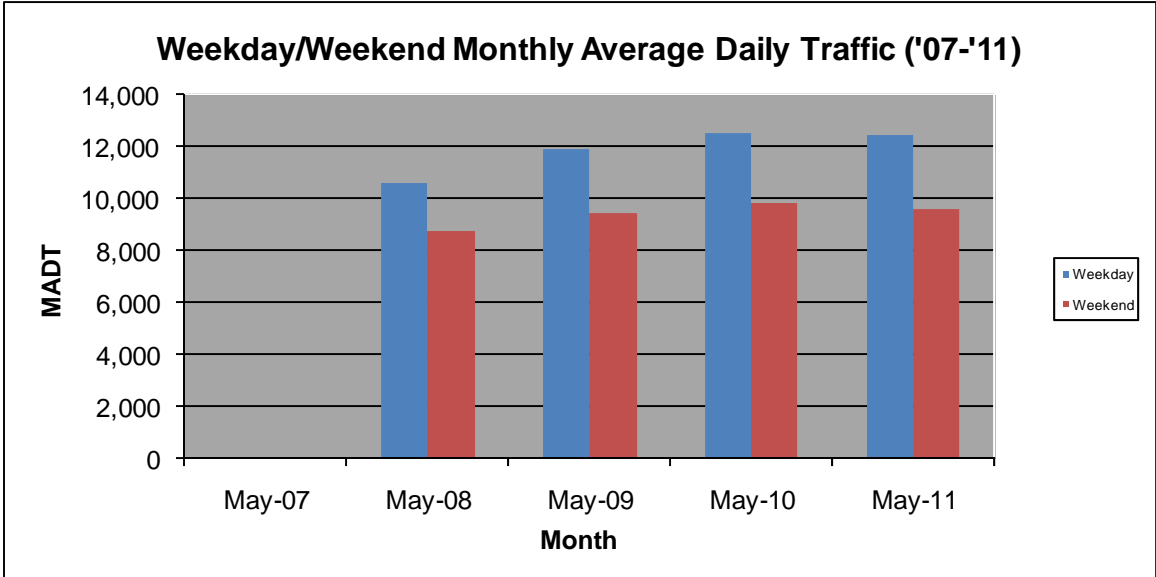

MONTHLY REPORT, STATION NO. 381 (ATR)

MAY 2011

Station Measurement: VOLUME/SPEED/CLASS		
Route: TH 212	Route Direction: E/W	Lanes: 2
County: Carver	Closest City: Cologne	
Location: 1.7 MI W OF CSAH51, W OF COLOGNE		
Ref Post: 133+00.500	True Mile: 133.195	Sequence No. 9870
Volume: 357,081		MADT: 11,519
Weekday MADT: 12,398		Weekend MADT: 9,582

Note: No data January to October 2007 due to sensors destroyed by construction... Increased traffic beginning August 2008 due to new TH 212 being opened

Note: 'Weekday' defined as Monday-Friday, 'Weekend' defined as Saturday-Sunday