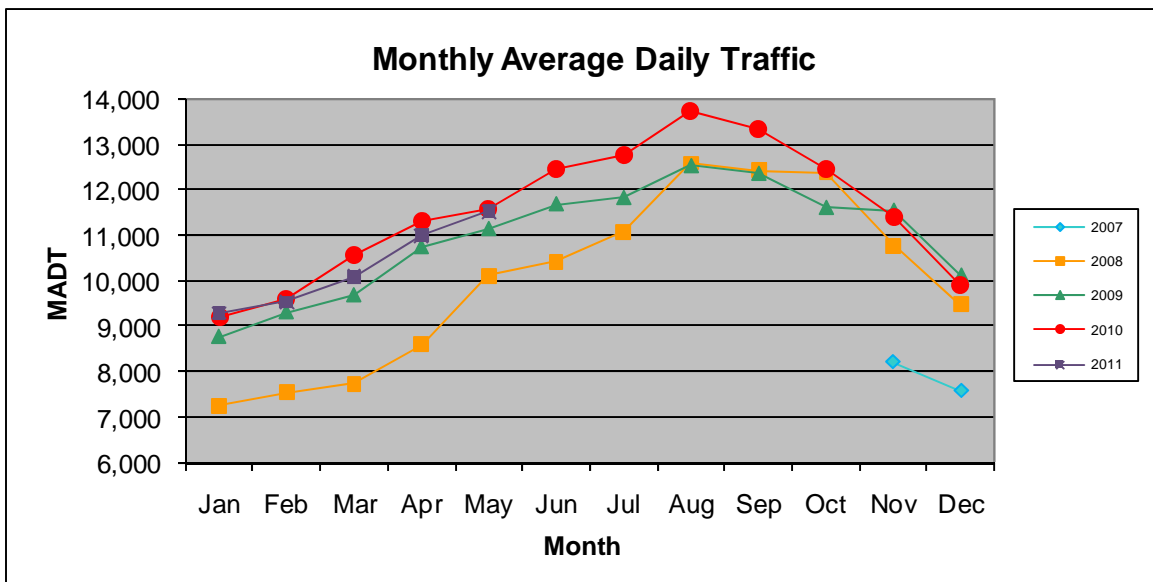

MONTHLY REPORT, STATION NO. 381 (ATR)

MAY 2011

Station Measurement: VOLUME/SPEED/CLASS		
Route: TH 212	Route Direction: E/W	Lanes: 2
County: Carver	Closest City: Cologne	
Location: 1.7 MI W OF CSAH51, W OF COLOGNE		
Ref Post: 133+00.500	True Mile: 133.195	Sequence No. 9870
Volume: 357,081		MADT: 11,519
Weekday MADT: 12,398		Weekend MADT: 9,582

Note: No data January to October 2007 due to sensors destroyed by construction... Increased traffic beginning August 2008 due to new TH 212 being opened

Note: 'Weekday' defined as Monday-Friday, 'Weekend' defined as Saturday-Sunday