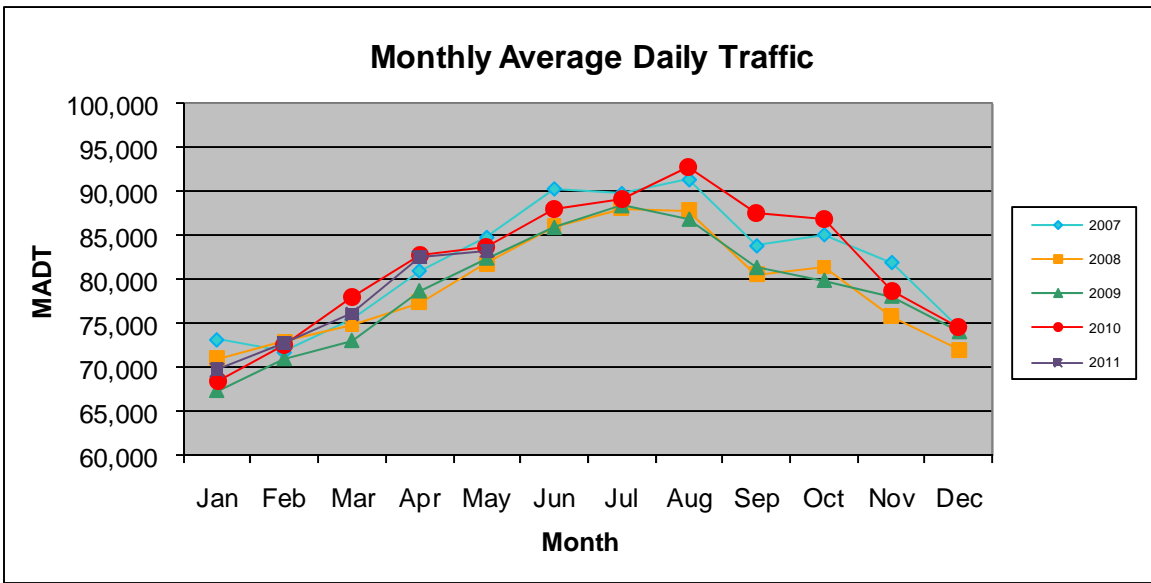

# MONTHLY REPORT, STATION NO. 354 (ATR)

## MAY 2011

Station Measurement: VOLUME		
Route: I-94	Route Direction: E/W	Lanes: 6
County: Washington		Closest City: Woodbury
Location: W OF MSAS127 (COTTAGE GROVE DR) IN WOODBURY		
Ref Post: 252+00.500	True Mile: 253.096	Sequence No. 9861
<b>Volume: 2,581,684</b>		<b>MADT: 83,280</b>
<b>Weekday MADT: 88,804</b>		<b>Weekend MADT: 71,172</b>

Note: 'Weekday' defined as Monday-Friday, 'Weekend' defined as Saturday-Sunday