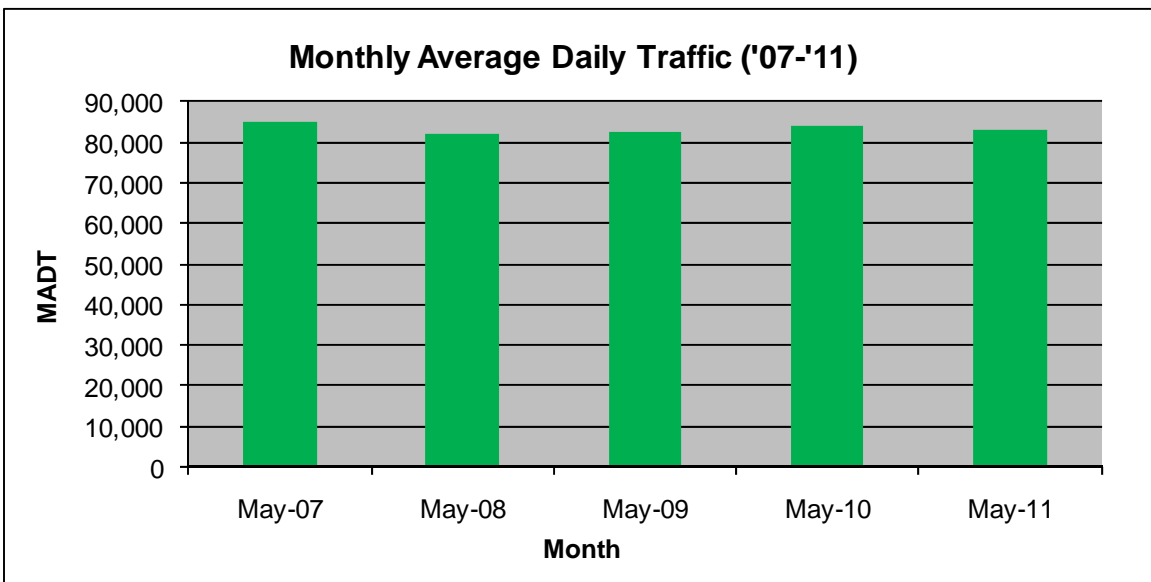

MONTHLY REPORT, STATION NO. 354 (ATR)

MAY 2011

Station Measurement: VOLUME		
Route: I-94	Route Direction: E/W	Lanes: 6
County: Washington		Closest City: Woodbury
Location: W OF MSAS127 (COTTAGE GROVE DR) IN WOODBURY		
Ref Post: 252+00.500	True Mile: 253.096	Sequence No. 9861
Volume: 2,581,684		MADT: 83,280
Weekday MADT: 88,804		Weekend MADT: 71,172