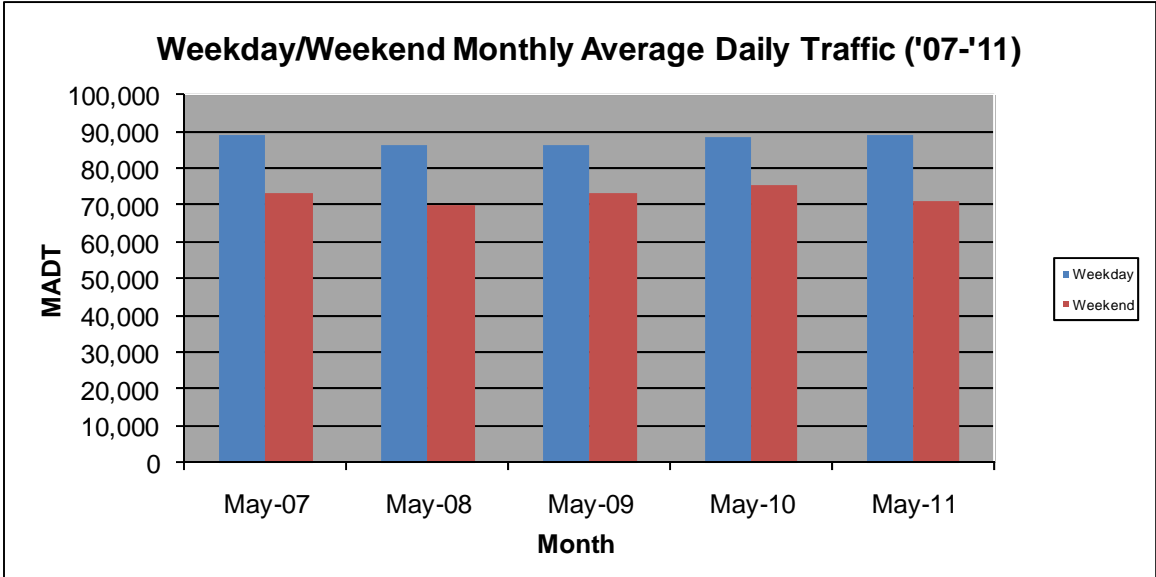

Note: 'Weekday' defined as Monday-Friday, 'Weekend' defined as Saturday-Sunday