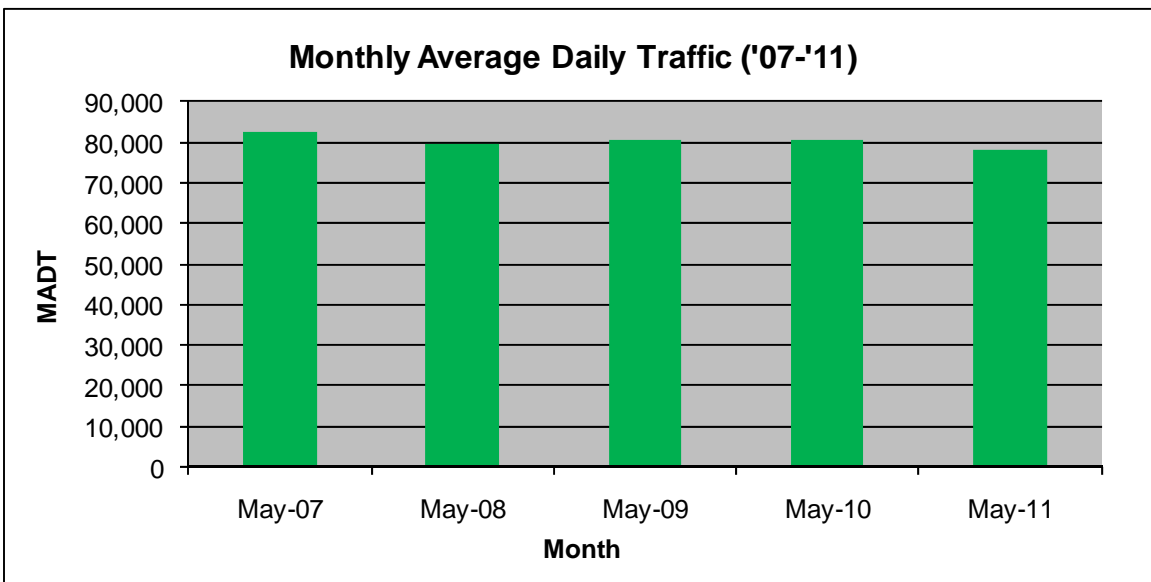

# MONTHLY REPORT, STATION NO. 336 (ATR)

## MAY 2011

Station Measurement: VOLUME		
Route: I-35E	Route Direction: N/S	Lanes: 6
County: Dakota		Closest City: Eagan
Location: N OF MSAS102 (DEERWOOD DR) IN EAGAN		
Ref Post: 095+00.422	True Mile: 95.48	Sequence No. 9854
<b>Volume: 2,427,580</b>		<b>MADT: 78,309</b>
<b>Weekday MADT: 86,058</b>		<b>Weekend MADT: 60,968</b>