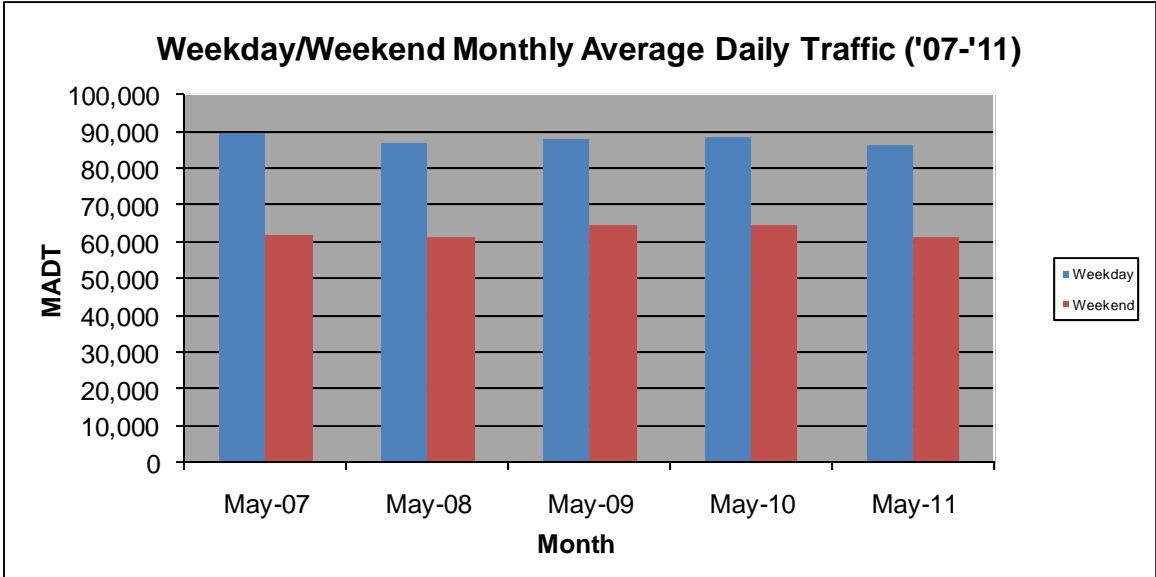

## MAY 2011

Station Measurement: VOLUME		
Route: I-35E	Route Direction: N/S	Lanes: 6
County: Dakota		Closest City: Eagan
Location: N OF MSAS102 (DEERWOOD DR) IN EAGAN		
Ref Post: 095+00.422	True Mile: 95.48	Sequence No. 9854
<b>Volume: 2,427,580</b>		<b>MADT: 78,309</b>
<b>Weekday MADT: 86,058</b>		<b>Weekend MADT: 60,968</b>