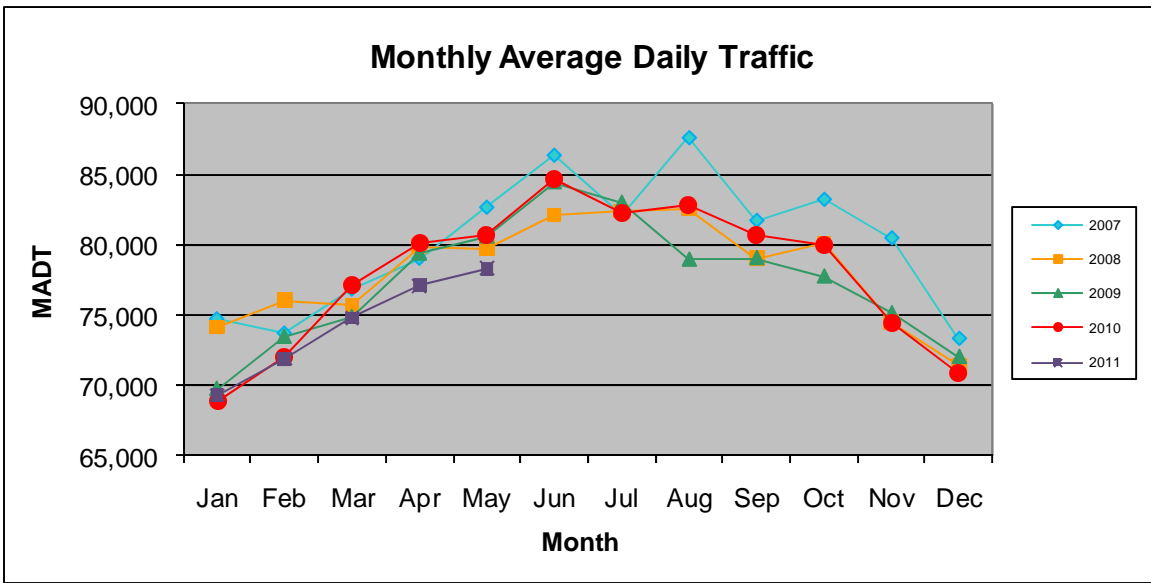

## MAY 2011

Station Measurement: VOLUME		
Route: I-35E	Route Direction: N/S	Lanes: 6
County: Dakota		Closest City: Eagan
Location: N OF MSAS102 (DEERWOOD DR) IN EAGAN		
Ref Post: 095+00.422	True Mile: 95.48	Sequence No. 9854
<b>Volume: 2,427,580</b>		<b>MADT: 78,309</b>
<b>Weekday MADT: 86,058</b>		<b>Weekend MADT: 60,968</b>