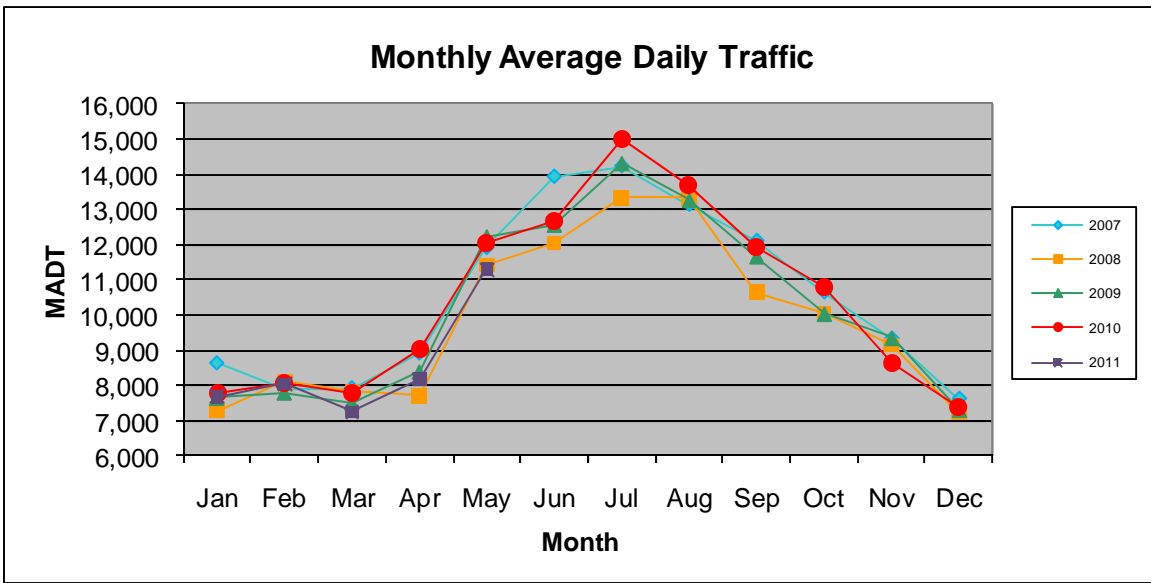

Note: 'Weekday' defined as Monday-Friday, 'Weekend' defined as Saturday-Sunday