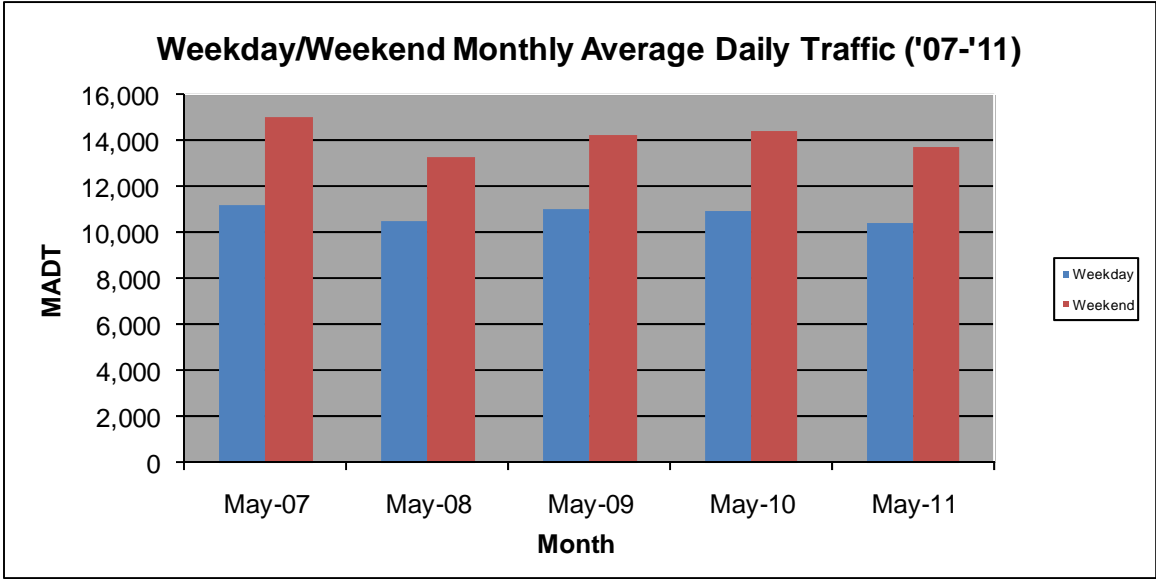

Note: 'Weekday' defined as Monday-Friday, 'Weekend' defined as Saturday-Sunday