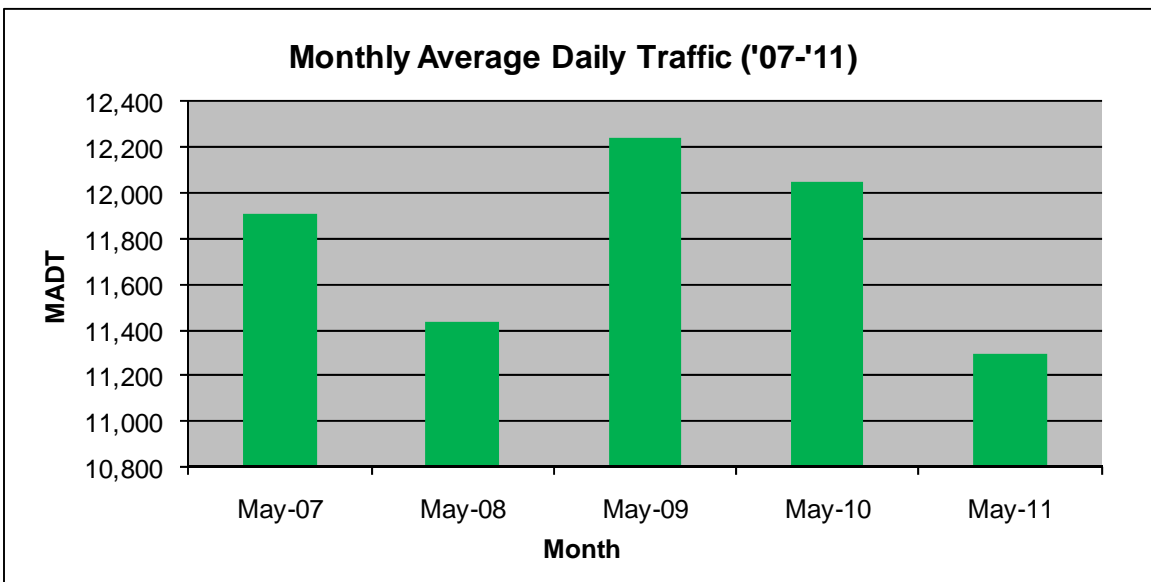

Note: 'Weekday' defined as Monday-Friday, 'Weekend' defined as Saturday-Sunday