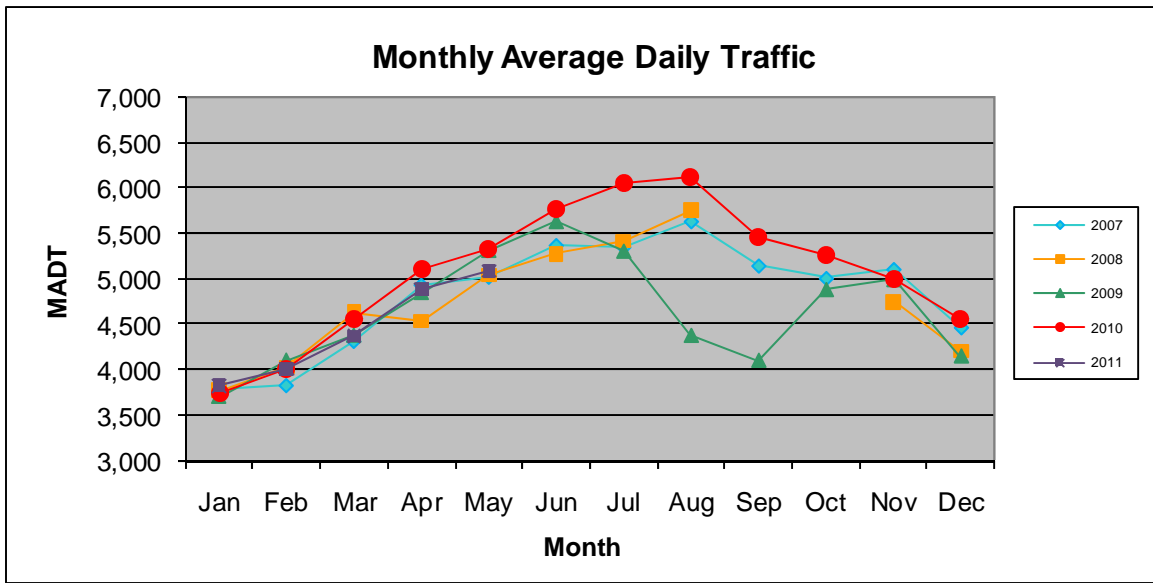

MONTHLY REPORT, STATION NO. 197 (ATR)

MAY 2011

Station Measurement: VOLUME/SPEED/CLASS		
Route: TH 60	Route Direction: E/W	Lanes: 4
County: Watonwan		Closest City: St James
Location: .7 MI W OF W JCT OF TH4, SW OF ST JAMES		
Ref Post: 064+00.850	True Mile: 64.929	Sequence No. 9830
Volume: 157,452		MADT: 5,079
Weekday MADT: 5,166		Weekend MADT: 4,916

Note: No data in September/October 2008; road closed for reconstruction... Decrease in traffic July to October 2009 due to construction on TH 4... Currently reports data from weigh-in-motion station #27