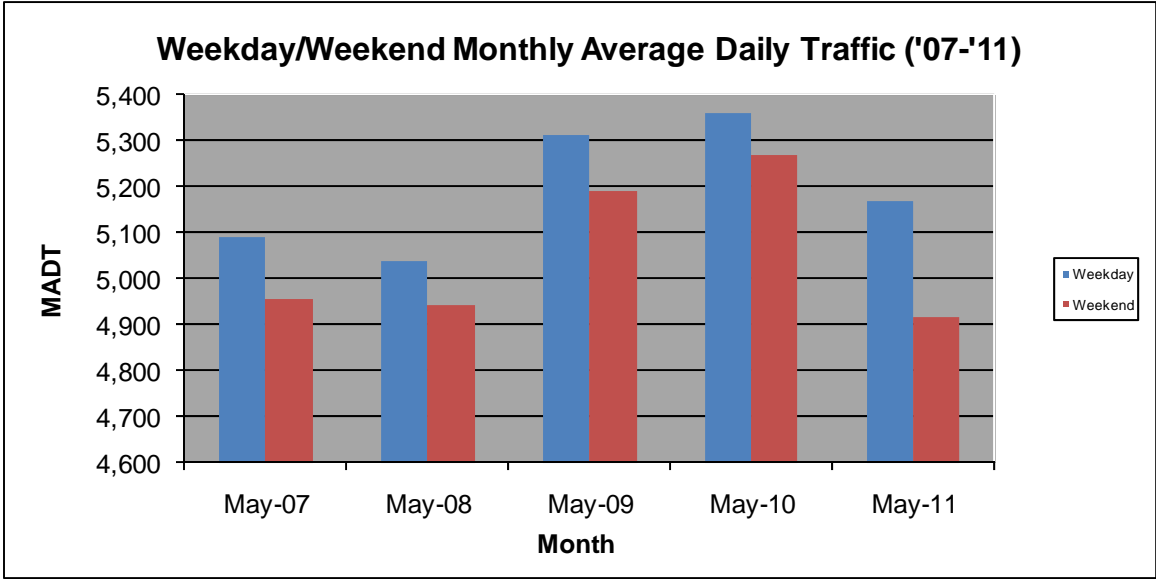

MONTHLY REPORT, STATION NO. 197 (ATR)

MAY 2011

Station Measurement: VOLUME/SPEED/CLASS		
Route: TH 60	Route Direction: E/W	Lanes: 4
County: Watonwan		Closest City: St James
Location: .7 MI W OF W JCT OF TH4, SW OF ST JAMES		
Ref Post: 064+00.850	True Mile: 64.929	Sequence No. 9830
Volume: 157,452		MADT: 5,079
Weekday MADT: 5,166		Weekend MADT: 4,916

Note: No data in September/October 2008; road closed for reconstruction... Decrease in traffic July to October 2009 due to construction on TH 4... Currently reports data from weigh-in-motion station #27