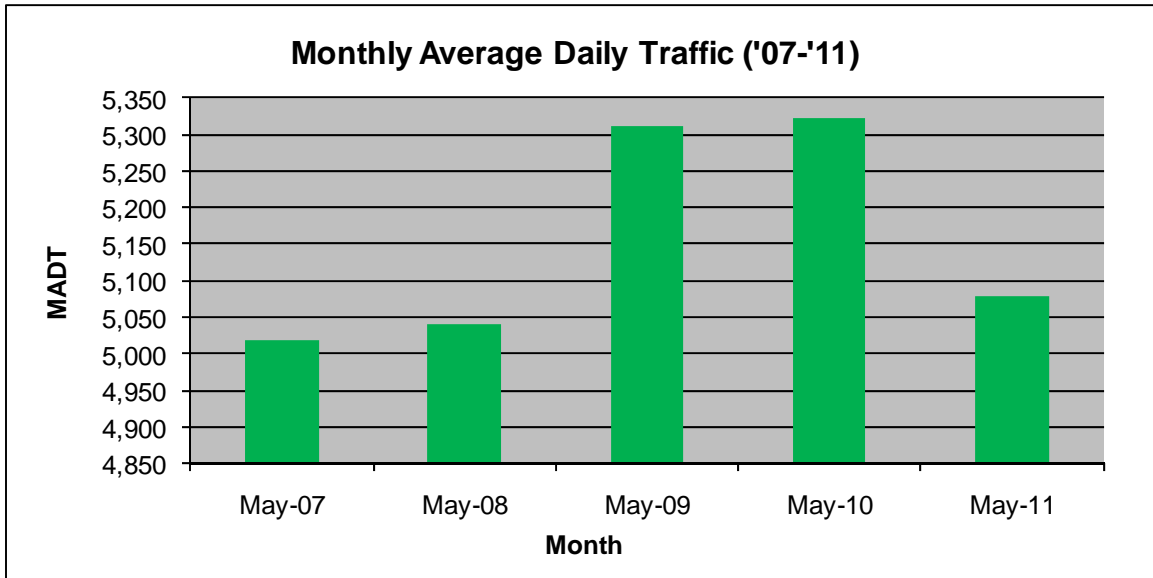

MONTHLY REPORT, STATION NO. 197 (ATR)

MAY 2011

Station Measurement: VOLUME/SPEED/CLASS		
Route: TH 60	Route Direction: E/W	Lanes: 4
County: Watonwan		Closest City: St James
Location: .7 MI W OF W JCT OF TH4, SW OF ST JAMES		
Ref Post: 064+00.850	True Mile: 64.929	Sequence No. 9830
Volume: 157,452		MADT: 5,079
Weekday MADT: 5,166		Weekend MADT: 4,916

Note: No data in September/October 2008; road closed for reconstruction... Decrease in traffic July to October 2009 due to construction on TH 4... Currently reports data from weigh-in-motion station #27

Note: 'Weekday' defined as Monday-Friday, 'Weekend' defined as Saturday-Sunday