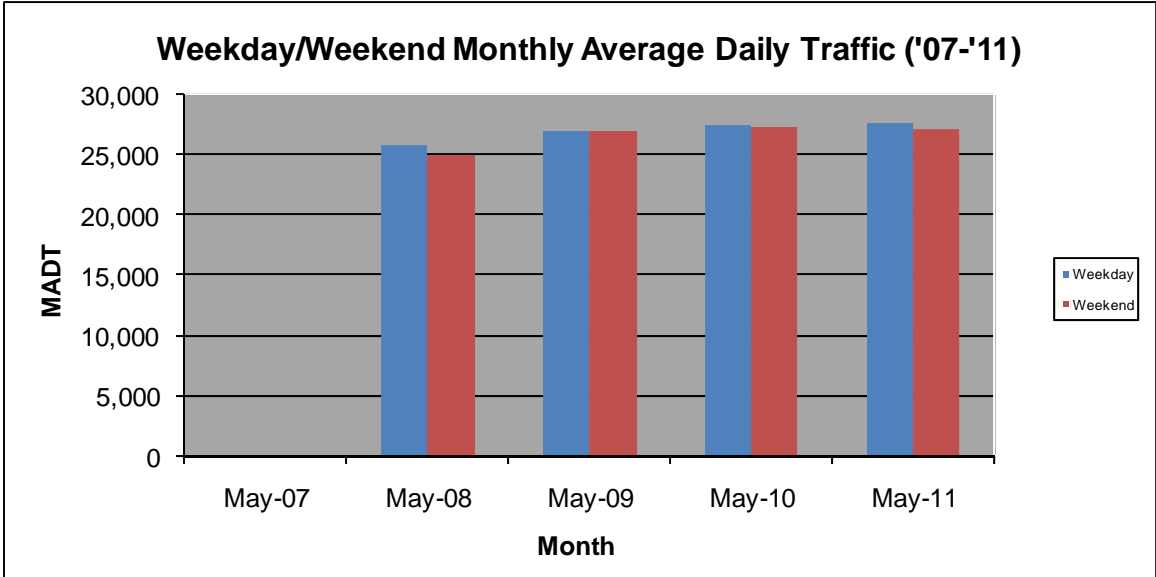

MONTHLY REPORT, STATION NO. 188 (ATR)

MAY 2011

Station Measurement: VOLUME/SPEED/CLASS		
Route: TH 52	Route Direction: N/S	Lanes: 4
County: Olmsted		Closest City: Oronoco
Location: .25 MI N OF CSAH12 (100TH ST NW), S OF ORONOCO		
Ref Post: 066+00.000	True Mile: 65.344	Sequence No. 6770
Volume: 847,062		MADT: 27,325
Weekday MADT: 27,626		Weekend MADT: 27,100

Note: No data for 2007... Currently reports data from weigh-in-motion station #32 installed in 2008

Note: 'Weekday' defined as Monday-Friday, 'Weekend' defined as Saturday-Sunday