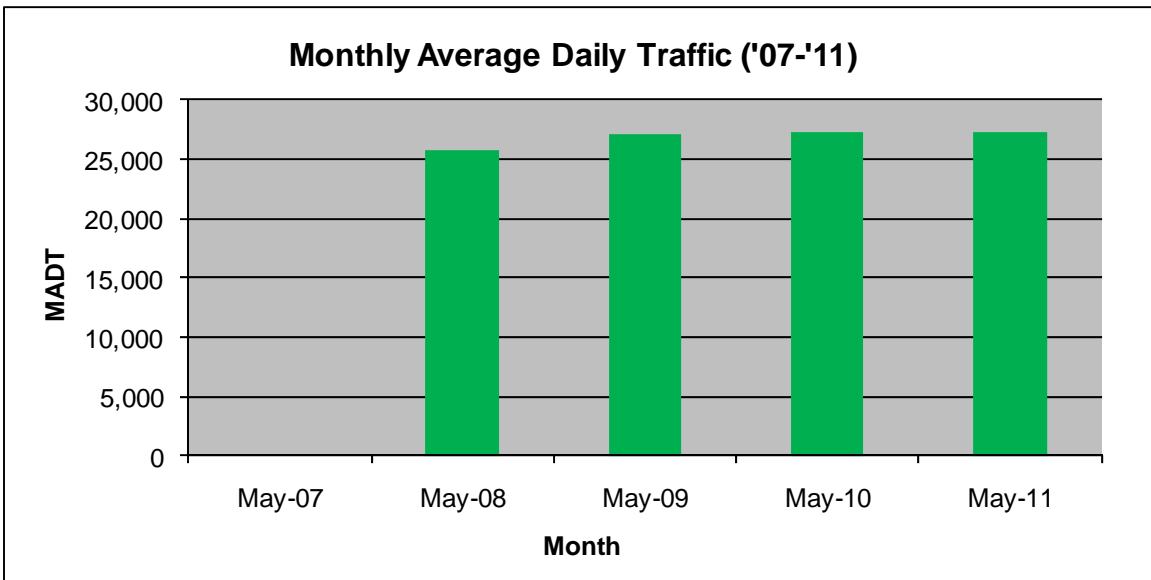

MONTHLY REPORT, STATION NO. 188 (ATR)

MAY 2011

Station Measurement: VOLUME/SPEED/CLASS		
Route: TH 52	Route Direction: N/S	Lanes: 4
County: Olmsted		Closest City: Oronoco
Location: .25 MI N OF CSAH12 (100TH ST NW), S OF ORONOCO		
Ref Post: 066+00.000	True Mile: 65.344	Sequence No. 6770
Volume: 847,062		MADT: 27,325
Weekday MADT: 27,626		Weekend MADT: 27,100

Note: No data for 2007... Currently reports data from weigh-in-motion station #32 installed in 2008

Note: 'Weekday' defined as Monday-Friday, 'Weekend' defined as Saturday-Sunday