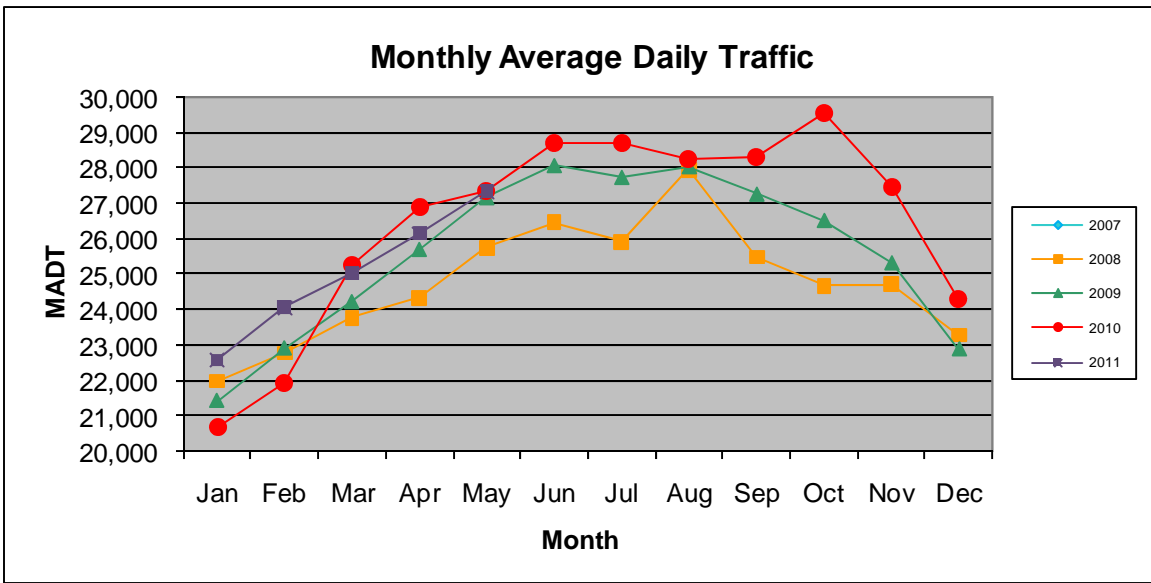

MONTHLY REPORT, STATION NO. 188 (ATR)

MAY 2011

Station Measurement: VOLUME/SPEED/CLASS		
Route: TH 52	Route Direction: N/S	Lanes: 4
County: Olmsted		Closest City: Oronoco
Location: .25 MI N OF CSAH12 (100TH ST NW), S OF ORONOCO		
Ref Post: 066+00.000	True Mile: 65.344	Sequence No. 6770
Volume: 847,062		MADT: 27,325
Weekday MADT: 27,626		Weekend MADT: 27,100

Note: No data for 2007... Currently reports data from weigh-in-motion station #32 installed in 2008

Note: 'Weekday' defined as Monday-Friday, 'Weekend' defined as Saturday-Sunday