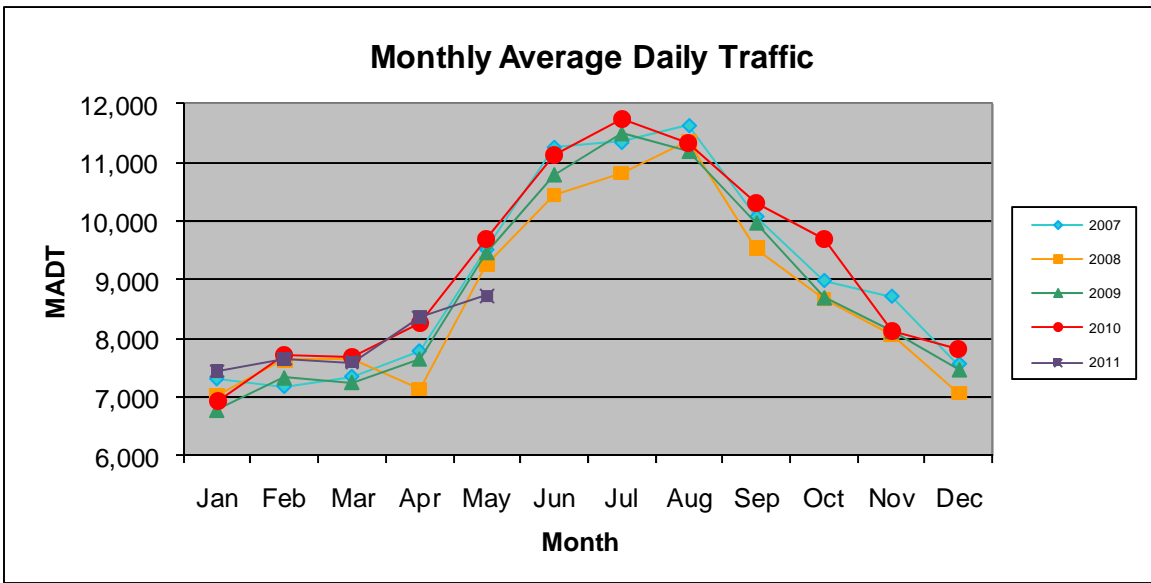

## MAY 2011

Station Measurement: VOLUME		
Route: TH 53	Route Direction: N/S	Lanes: 4
County: St Louis	Closest City: Eveleth	
Location: S OF N MOON LAKE DR, S OF EVELETH		
Ref Post: 055+00.080	True Mile: 54.583	Sequence No. 6763
<b>Volume: 270,596</b>		<b>MADT: 8,729</b>
<b>Weekday MADT: 9,038</b>		<b>Weekend MADT: 8,100</b>