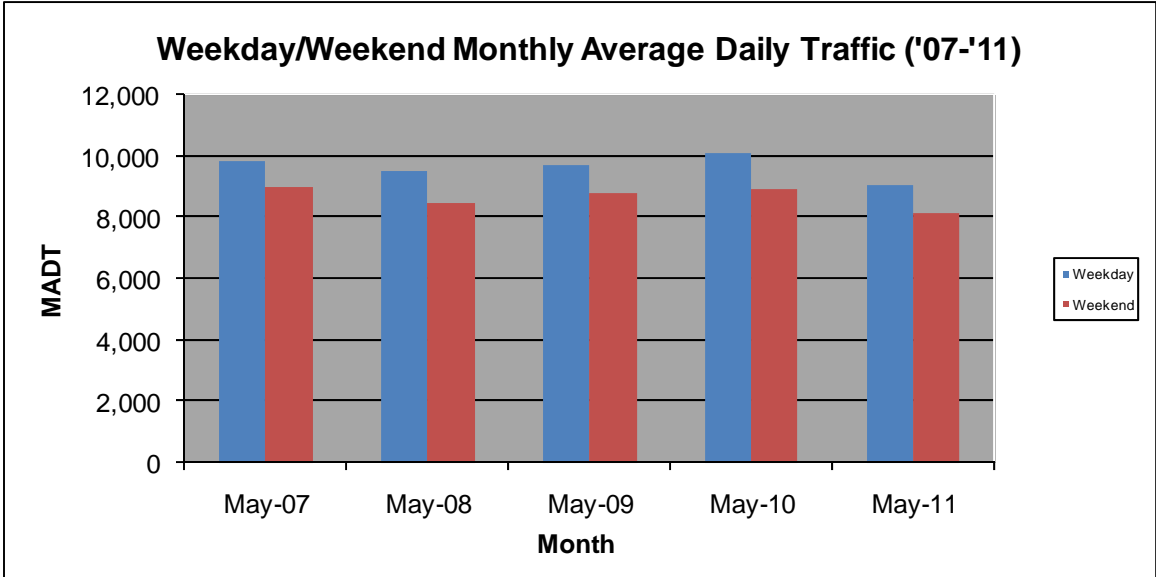

## MAY 2011

Station Measurement: VOLUME		
Route: TH 53	Route Direction: N/S	Lanes: 4
County: St Louis	Closest City: Eveleth	
Location: S OF N MOON LAKE DR, S OF EVELETH		
Ref Post: 055+00.080	True Mile: 54.583	Sequence No. 6763
<b>Volume: 270,596</b>		<b>MADT: 8,729</b>
<b>Weekday MADT: 9,038</b>		<b>Weekend MADT: 8,100</b>