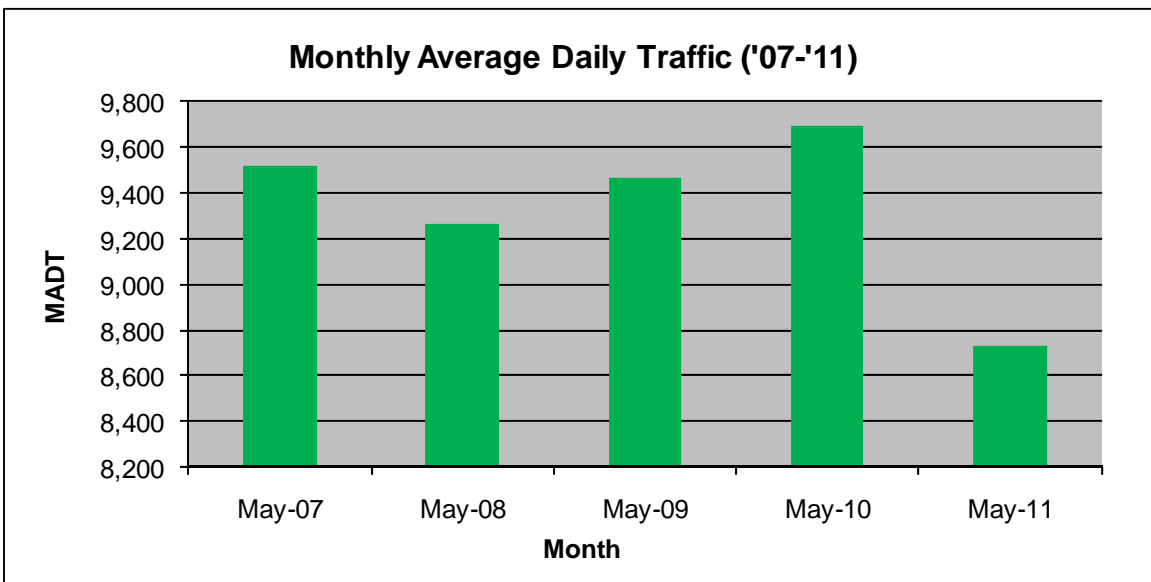

## MAY 2011

Station Measurement: VOLUME		
Route: TH 53	Route Direction: N/S	Lanes: 4
County: St Louis	Closest City: Eveleth	
Location: S OF N MOON LAKE DR, S OF EVELETH		
Ref Post: 055+00.080	True Mile: 54.583	Sequence No. 6763
<b>Volume: 270,596</b>		<b>MADT: 8,729</b>
<b>Weekday MADT: 9,038</b>		<b>Weekend MADT: 8,100</b>