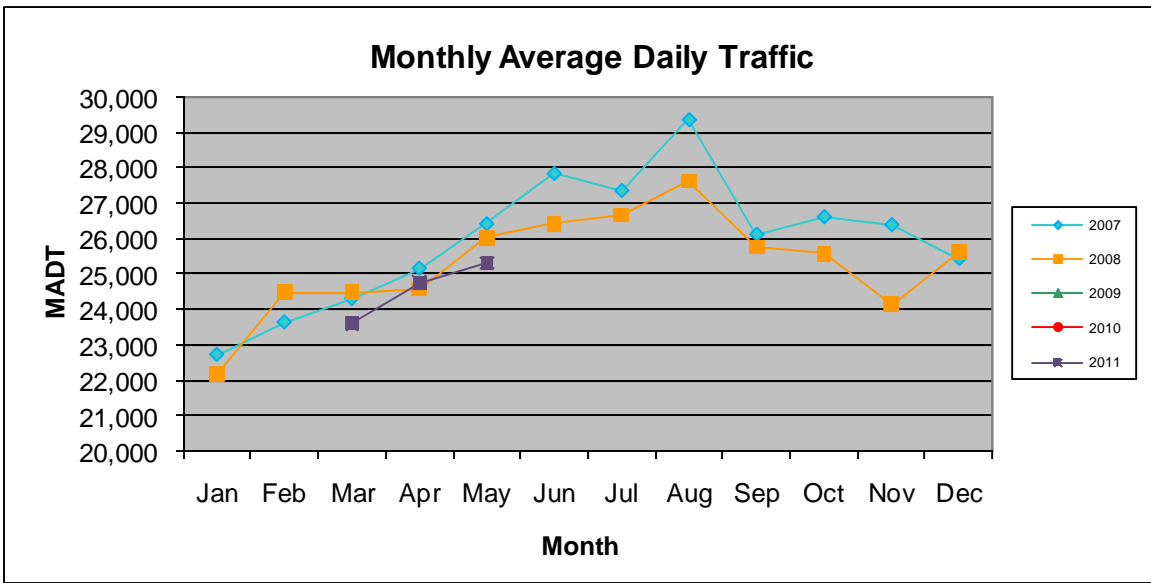

MONTHLY REPORT, STATION NO. 110 (ATR)

MAY 2011

Station Measurement: VOLUME		
Route: TH 53	Route Direction: N/S	Lanes: 4
County: St Louis	Closest City: Duluth	
Location: SE OF CSAH6 (MAPLE GROVE RD) IN DULUTH		
Ref Post: 005+00.000	True Mile: 6.129	Sequence No. 9827
Volume: 784,676		MADT: 25,312
Weekday MADT: 26,914		Weekend MADT: 21,980

Note: No data January 2009 to date; sensors destroyed by construction

Note: 'Weekday' defined as Monday-Friday, 'Weekend' defined as Saturday-Sunday