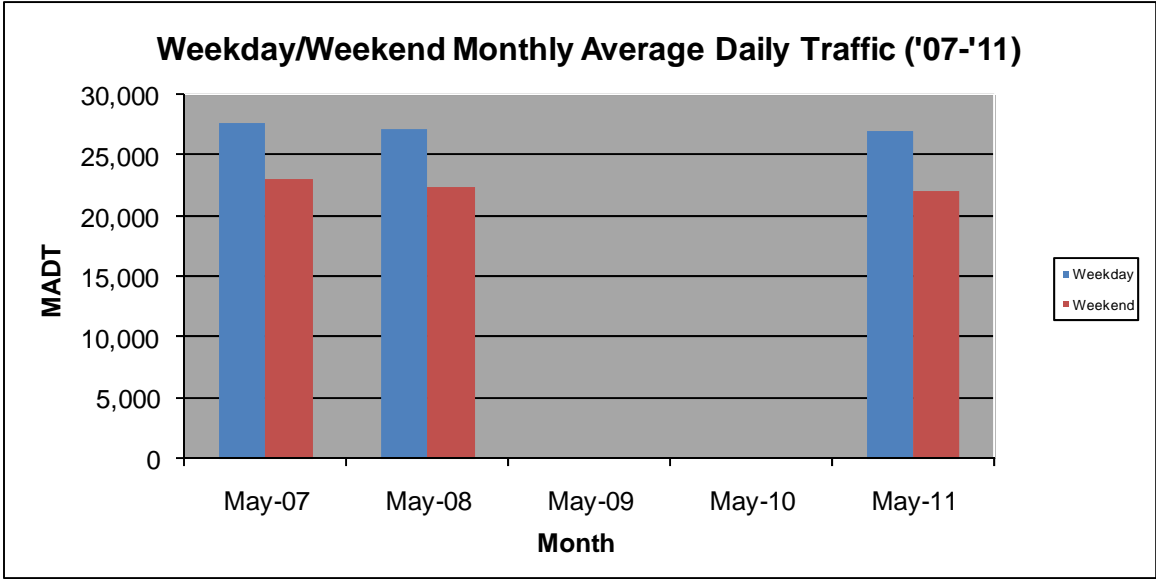

MONTHLY REPORT, STATION NO. 110 (ATR)

MAY 2011

Station Measurement: VOLUME		
Route: TH 53	Route Direction: N/S	Lanes: 4
County: St Louis	Closest City: Duluth	
Location: SE OF CSAH6 (MAPLE GROVE RD) IN DULUTH		
Ref Post: 005+00.000	True Mile: 6.129	Sequence No. 9827
Volume: 784,676		MADT: 25,312
Weekday MADT: 26,914		Weekend MADT: 21,980

Note: No data January 2009 to date; sensors destroyed by construction

Note: 'Weekday' defined as Monday-Friday, 'Weekend' defined as Saturday-Sunday