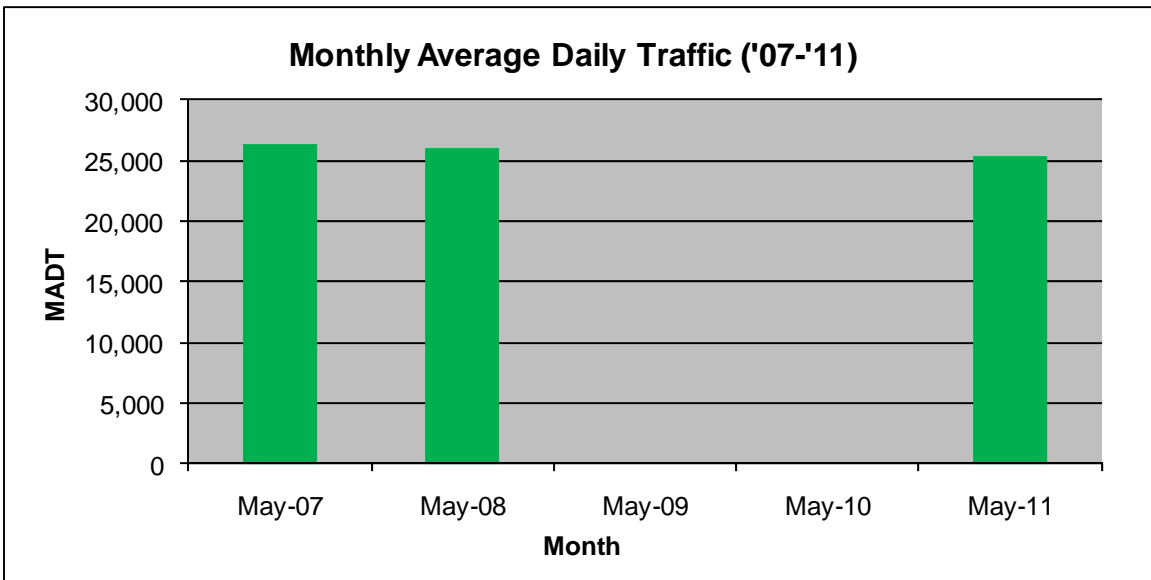

MONTHLY REPORT, STATION NO. 110 (ATR)

MAY 2011

Station Measurement: VOLUME		
Route: TH 53	Route Direction: N/S	Lanes: 4
County: St Louis	Closest City: Duluth	
Location: SE OF CSAH6 (MAPLE GROVE RD) IN DULUTH		
Ref Post: 005+00.000	True Mile: 6.129	Sequence No. 9827
Volume: 784,676		MADT: 25,312
Weekday MADT: 26,914		Weekend MADT: 21,980

Note: No data January 2009 to date; sensors destroyed by construction

Note: 'Weekday' defined as Monday-Friday, 'Weekend' defined as Saturday-Sunday