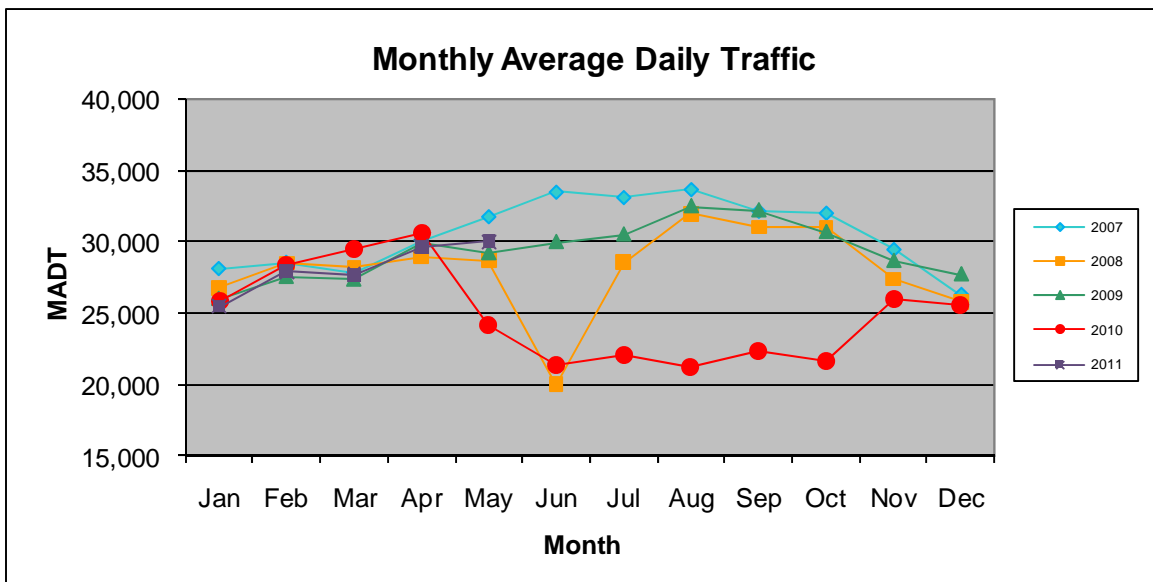

MONTHLY REPORT, STATION NO. 101 (ATR)

MAY 2011

Station Measurement: VOLUME/SPEED/CLASS		
Route: I-535	Route Direction: N/S	Lanes: 4
County: St Louis	Closest City: Duluth	
Location: SW OF MSAS149 (GARFIELD AVE) IN DULUTH		
Ref Post: 000+00.900	True Mile: 0.8	Sequence No. 9823
Volume: 929,767		MADT: 29,992
Weekday MADT: 33,082		Weekend MADT: 23,012

Note: Decrease in traffic June/July 2008 due to bridge work and May to October 2010 due to construction on I-35

Note: 'Weekday' defined as Monday-Friday, 'Weekend' defined as Saturday-Sunday