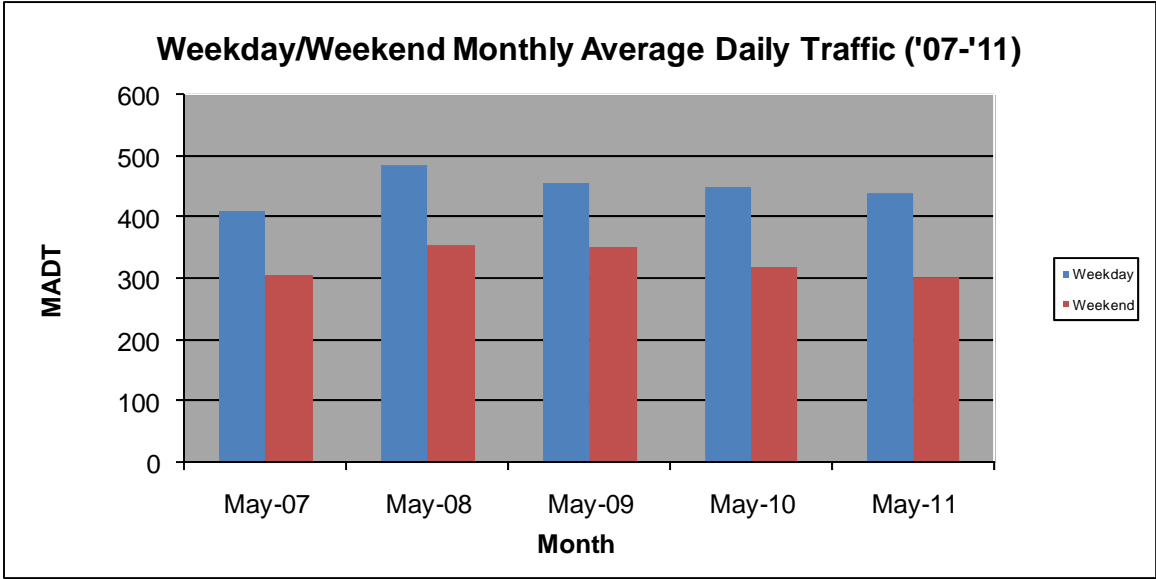

MONTHLY REPORT, STATION NO. 101 (ATR)

MAY 2011

Station Measurement: VOLUME/SPEED/CLASS		
Route: I-535	Route Direction: N/S	Lanes: 4
County: St Louis	Closest City: Duluth	
Location: SW OF MSAS149 (GARFIELD AVE) IN DULUTH		
Ref Post: 000+00.900	True Mile: 0.8	Sequence No. 9823
Volume: 929,767		MADT: 29,992
Weekday MADT: 33,082		Weekend MADT: 23,012

Note: Decrease in traffic June/July 2008 due to bridge work and May to October 2010 due to construction on I-35

Note: 'Weekday' defined as Monday-Friday, 'Weekend' defined as Saturday-Sunday