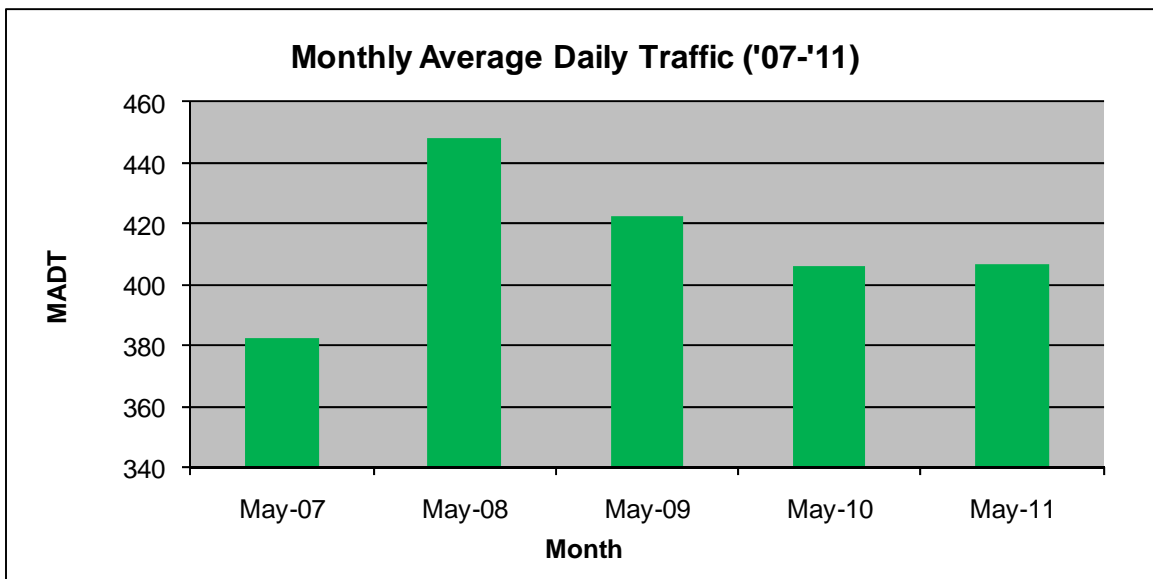

MONTHLY REPORT, STATION NO. 101 (ATR)

MAY 2011

Station Measurement: VOLUME/SPEED/CLASS		
Route: I-535	Route Direction: N/S	Lanes: 4
County: St Louis	Closest City: Duluth	
Location: SW OF MSAS149 (GARFIELD AVE) IN DULUTH		
Ref Post: 000+00.900	True Mile: 0.8	Sequence No. 9823
Volume: 929,767		MADT: 29,992
Weekday MADT: 33,082		Weekend MADT: 23,012

Note: Decrease in traffic June/July 2008 due to bridge work and May to October 2010 due to construction on I-35

Note: 'Weekday' defined as Monday-Friday, 'Weekend' defined as Saturday-Sunday