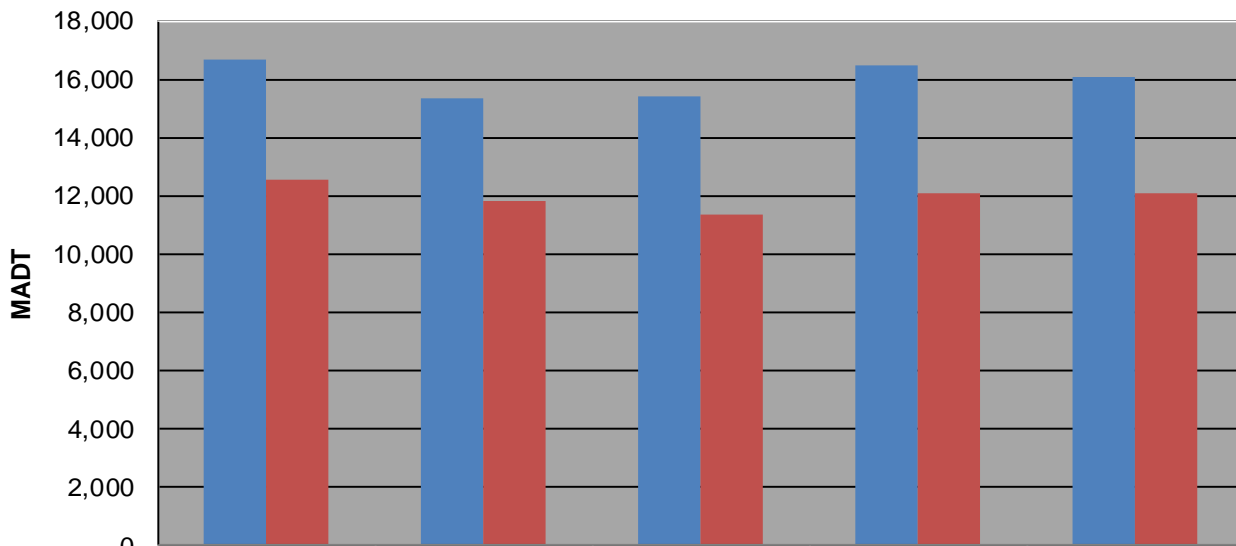

MONTHLY REPORT, STATION NO. 407 (ATR)

MARCH 2016

Station Measurement: VOLUME/SPEED/CLASS		
Route: CSAH 15	Route Direction: E/W	Lanes: 2
County: Hennepin		Closest City: Orono
Functional Class: Urban Minor Arterial		
Location: NE OF SPATES AVE IN ORONO		
Ref Post: 010+00.900	True Mile: 10.9	Sequence No. 9885
Volume: 466,623		MADT: 15,052
Weekday (M-F) MADT: 16,088		Weekend (Sa-Su) MADT: 12,052

Weekday (WD)/Weekend (WE) Monthly Average Daily Traffic

	Jan	Feb	Mar	Apr	May	Jun	Jul	Aug	Sep	Oct	Nov	Dec
'12 WD	16,232	16,242	16,702	18,208	19,608	21,334	21,012	20,308	18,298	18,156	16,944	16,332
'12 WE	11,878	12,378	12,576	13,650	15,618	17,864	16,994	15,742	14,728	13,478	12,232	11,982
'13 WD	15,604	15,746	15,338	16,246	18,342	20,406	20,698	20,704	18,552	17,808	16,600	15,734
'13 WE	11,498	11,182	11,786	12,696	14,420	16,434	16,172	16,246	14,538	13,074	11,944	12,150
'14 WD	14,604	14,944	15,416	16,836	18,928	20,962	20,612	20,286	18,388	18,170	16,332	16,510
'14 WE	10,974	11,022	11,330	12,896	15,502	16,016	15,806	15,576	14,810	13,374	11,834	12,360
'15 WD	15,718	16,134	16,452	17,300	18,584	20,676	19,950	19,544	18,390	17,974	16,740	16,430
'15 WE	11,562	11,766	12,094	13,540	15,002	16,890	16,182	15,154	14,648	13,274	12,110	12,410
'16 WD	15,500	15,568	16,088									
'16 WE	11,070	11,782	12,052									

Note: 'Weekday' defined as Monday-Friday, 'Weekend' defined as Saturday-Sunday

Weekday/Weekend Monthly Average Daily Traffic ('12-'16)

Weekday	16,702	15,338	15,416	16,452	16,088
Weekend	12,576	11,786	11,330	12,094	12,052