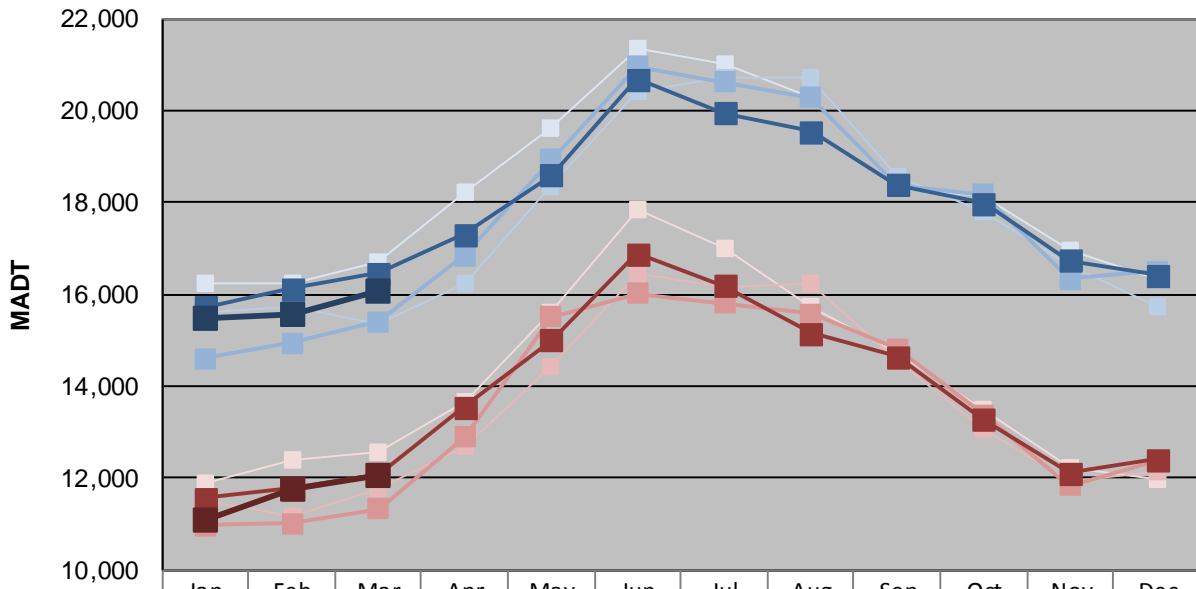

MONTHLY REPORT, STATION NO. 407 (ATR)

MARCH 2016

Station Measurement: VOLUME/SPEED/CLASS		
Route: CSAH 15	Route Direction: E/W	Lanes: 2
County: Hennepin		Closest City: Orono
Functional Class: Urban Minor Arterial		
Location: NE OF SPATES AVE IN ORONO		
Ref Post: 010+00.900	True Mile: 10.9	Sequence No. 9885
Volume: 466,623		MADT: 15,052
Weekday (M-F) MADT: 16,088		Weekend (Sa-Su) MADT: 12,052

Weekday (WD)/Weekend (WE) Monthly Average Daily Traffic

	Jan	Feb	Mar	Apr	May	Jun	Jul	Aug	Sep	Oct	Nov	Dec
'12 WD	16,232	16,242	16,702	18,208	19,608	21,334	21,012	20,308	18,298	18,156	16,944	16,332
'12 WE	11,878	12,378	12,576	13,650	15,618	17,864	16,994	15,742	14,728	13,478	12,232	11,982
'13 WD	15,604	15,746	15,338	16,246	18,342	20,406	20,698	20,704	18,552	17,808	16,600	15,734
'13 WE	11,498	11,182	11,786	12,696	14,420	16,434	16,172	16,246	14,538	13,074	11,944	12,150
'14 WD	14,604	14,944	15,416	16,836	18,928	20,962	20,612	20,286	18,388	18,170	16,332	16,510
'14 WE	10,974	11,022	11,330	12,896	15,502	16,016	15,806	15,576	14,810	13,374	11,834	12,360
'15 WD	15,718	16,134	16,452	17,300	18,584	20,676	19,950	19,544	18,390	17,974	16,740	16,430
'15 WE	11,562	11,766	12,094	13,540	15,002	16,890	16,182	15,154	14,648	13,274	12,110	12,410
'16 WD	15,500	15,568	16,088									
'16 WE	11,070	11,782	12,052									

Note: 'Weekday' defined as Monday-Friday, 'Weekend' defined as Saturday-Sunday

Weekday/Weekend Monthly Average Daily Traffic ('12-'16)

Weekday	16,702	15,338	15,416	16,452	16,088
Weekend	12,576	11,786	11,330	12,094	12,052