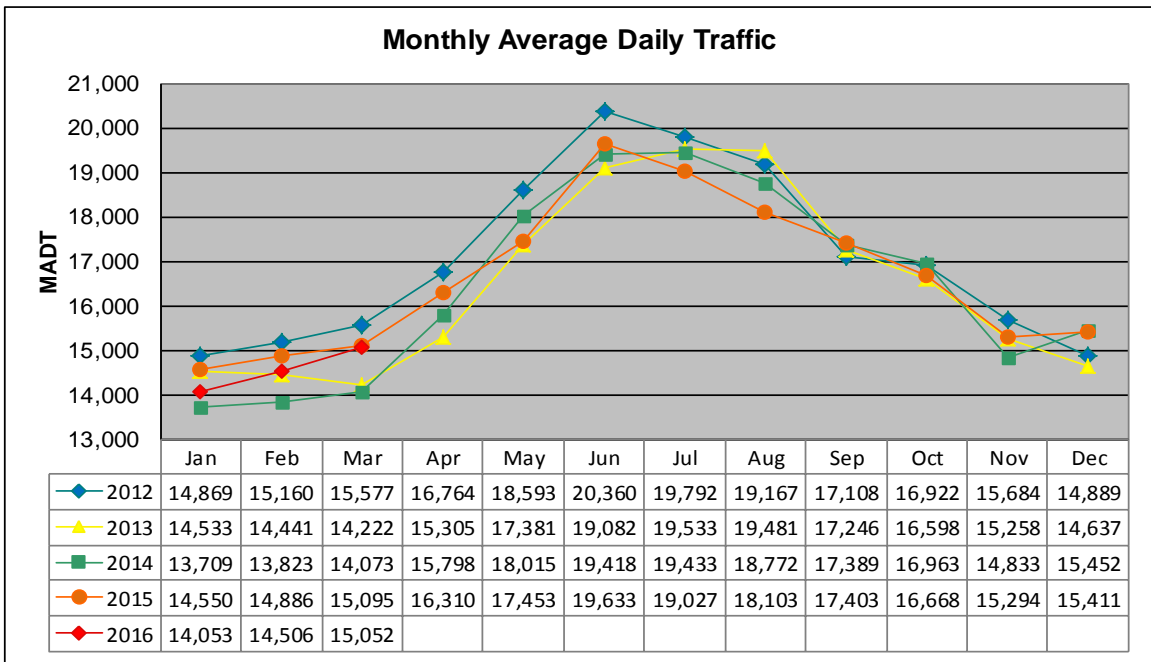

MONTHLY REPORT, STATION NO. 407 (ATR)

MARCH 2016

Station Measurement: VOLUME/SPEED/CLASS		
Route: CSAH 15	Route Direction: E/W	Lanes: 2
County: Hennepin		Closest City: Orono
Functional Class: Urban Minor Arterial		
Location: NE OF SPATES AVE IN ORONO		
Ref Post: 010+00.900	True Mile: 10.9	Sequence No. 9885
Volume: 466,623		MADT: 15,052
Weekday (M-F) MADT: 16,088		Weekend (Sa-Su) MADT: 12,052

Weekday (WD)/Weekend (WE) Monthly Average Daily Traffic

	Jan	Feb	Mar	Apr	May	Jun	Jul	Aug	Sep	Oct	Nov	Dec
'12 WD	16,232	16,242	16,702	18,208	19,608	21,334	21,012	20,308	18,298	18,156	16,944	16,332
'12 WE	11,878	12,378	12,576	13,650	15,618	17,864	16,994	15,742	14,728	13,478	12,232	11,982
'13 WD	15,604	15,746	15,338	16,246	18,342	20,406	20,698	20,704	18,552	17,808	16,600	15,734
'13 WE	11,498	11,182	11,786	12,696	14,420	16,434	16,172	16,246	14,538	13,074	11,944	12,150
'14 WD	14,604	14,944	15,416	16,836	18,928	20,962	20,612	20,286	18,388	18,170	16,332	16,510
'14 WE	10,974	11,022	11,330	12,896	15,502	16,016	15,806	15,576	14,810	13,374	11,834	12,360
'15 WD	15,718	16,134	16,452	17,300	18,584	20,676	19,950	19,544	18,390	17,974	16,740	16,430
'15 WE	11,562	11,766	12,094	13,540	15,002	16,890	16,182	15,154	14,648	13,274	12,110	12,410
'16 WD	15,500	15,568	16,088									
'16 WE	11,070	11,782	12,052									

Note: 'Weekday' defined as Monday-Friday, 'Weekend' defined as Saturday-Sunday

Weekday/Weekend Monthly Average Daily Traffic ('12-'16)

Weekday	16,702	15,338	15,416	16,452	16,088
Weekend	12,576	11,786	11,330	12,094	12,052