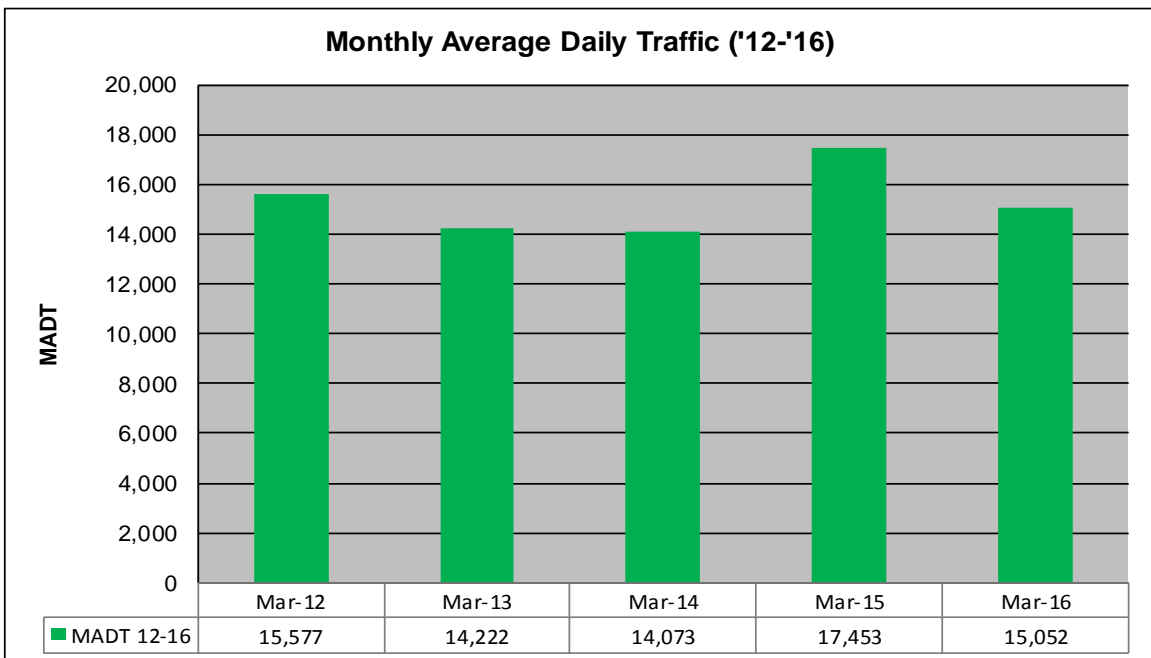

MONTHLY REPORT, STATION NO. 407 (ATR)

MARCH 2016

Station Measurement: VOLUME/SPEED/CLASS		
Route: CSAH 15	Route Direction: E/W	Lanes: 2
County: Hennepin		Closest City: Orono
Functional Class: Urban Minor Arterial		
Location: NE OF SPATES AVE IN ORONO		
Ref Post: 010+00.900	True Mile: 10.9	Sequence No. 9885
Volume: 466,623		MADT: 15,052
Weekday (M-F) MADT: 16,088		Weekend (Sa-Su) MADT: 12,052

Weekday (WD)/Weekend (WE) Monthly Average Daily Traffic

	Jan	Feb	Mar	Apr	May	Jun	Jul	Aug	Sep	Oct	Nov	Dec
'12 WD	16,232	16,242	16,702	18,208	19,608	21,334	21,012	20,308	18,298	18,156	16,944	16,332
'12 WE	11,878	12,378	12,576	13,650	15,618	17,864	16,994	15,742	14,728	13,478	12,232	11,982
'13 WD	15,604	15,746	15,338	16,246	18,342	20,406	20,698	20,704	18,552	17,808	16,600	15,734
'13 WE	11,498	11,182	11,786	12,696	14,420	16,434	16,172	16,246	14,538	13,074	11,944	12,150
'14 WD	14,604	14,944	15,416	16,836	18,928	20,962	20,612	20,286	18,388	18,170	16,332	16,510
'14 WE	10,974	11,022	11,330	12,896	15,502	16,016	15,806	15,576	14,810	13,374	11,834	12,360
'15 WD	15,718	16,134	16,452	17,300	18,584	20,676	19,950	19,544	18,390	17,974	16,740	16,430
'15 WE	11,562	11,766	12,094	13,540	15,002	16,890	16,182	15,154	14,648	13,274	12,110	12,410
'16 WD	15,500	15,568	16,088									
'16 WE	11,070	11,782	12,052									

Note: 'Weekday' defined as Monday-Friday, 'Weekend' defined as Saturday-Sunday

Weekday/Weekend Monthly Average Daily Traffic ('12-'16)

Weekday	16,702	15,338	15,416	16,452	16,088
Weekend	12,576	11,786	11,330	12,094	12,052