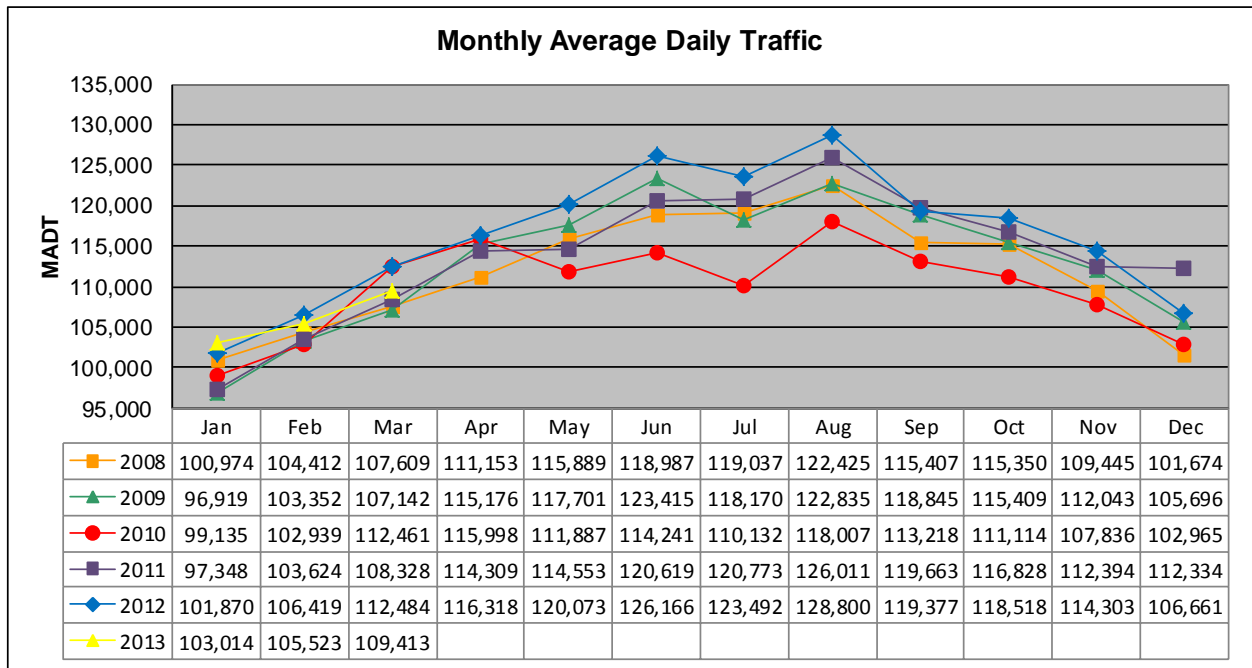

# MONTHLY REPORT, STATION NO. 342 (ATR)

## MARCH 2013

<b>Station Measurement: VOLUME</b>		
Route: I-94	Route Direction: E/W	Lanes: 6
County: Hennepin		Closest City: Maple Grove
Functional Class: Urban Principal Arterial - Interstate		
Location: S OF CR30 (93RD AVE N) IN MAPLE GROVE		
Ref Post: 214+00.030	True Mile: 214.71	Sequence No. 9859
<b>Volume: 3,391,809</b>		<b>MADT: 109,413</b>
<b>Weekday (M-F) MADT: 113,898</b>		<b>Weekend (Sa-Su) MADT: 98,666</b>

Note: Decrease in traffic May to July 2010 due to construction on I-94

### Weekday (WD)/Weekend (WE) Monthly Average Daily Traffic

	Jan	Feb	Mar	Apr	May	Jun	Jul	Aug	Sep	Oct	Nov	Dec
'08 WD	105,718	109,354	112,914	115,782	120,770	124,030	123,834	128,226	119,946	119,668	115,736	107,976
'08 WE	88,312	89,962	97,234	98,542	102,454	107,888	104,366	109,612	104,526	101,424	96,866	84,304
'09 WD	101,248	107,822	111,710	119,738	123,400	127,870	123,992	128,358	123,216	119,304	118,176	108,866
'09 WE	85,132	92,178	98,506	102,816	104,786	112,270	100,852	111,550	107,388	104,266	99,088	96,542
'10 WD	104,824	106,298	116,672	119,892	117,240	117,770	114,268	122,356	115,848	114,450	112,890	110,170
'10 WE	86,840	94,544	101,794	103,954	101,372	105,056	98,012	108,556	105,914	103,240	94,902	81,256
'11 WD	104,160	109,174	112,636	119,406	120,536	124,712	127,024	130,598	123,560	123,216	119,120	118,692
'11 WE	83,982	89,722	97,034	100,868	101,646	109,132	106,946	114,196	106,888	104,168	94,212	95,158
'12 WD	108,440	111,240	117,462	122,720	125,622	131,224	128,310	133,324	124,590	123,670	120,196	114,256
'12 WE	87,712	94,874	98,452	102,420	104,280	113,170	111,858	114,874	108,952	105,288	97,450	91,962
'13 WD	109,168	112,104	113,898									
'13 WE	86,042	89,068	98,666									