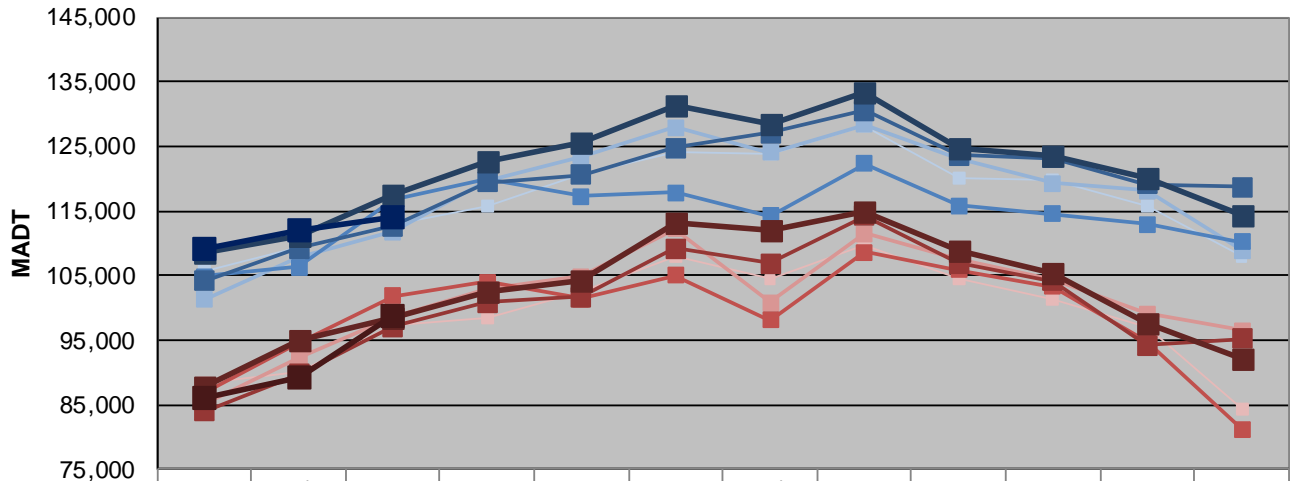

## MARCH 2013

<b>Station Measurement: VOLUME</b>		
Route: I-94	Route Direction: E/W	Lanes: 6
County: Hennepin		Closest City: Maple Grove
Functional Class: Urban Principal Arterial - Interstate		
Location: S OF CR30 (93RD AVE N) IN MAPLE GROVE		
Ref Post: 214+00.030	True Mile: 214.71	Sequence No. 9859
<b>Volume: 3,391,809</b>		<b>MADT: 109,413</b>
<b>Weekday (M-F) MADT: 113,898</b>		<b>Weekend (Sa-Su) MADT: 98,666</b>

Note: Decrease in traffic May to July 2010 due to construction on I-94

### Weekday (WD)/Weekend (WE) Monthly Average Daily Traffic

	Jan	Feb	Mar	Apr	May	Jun	Jul	Aug	Sep	Oct	Nov	Dec
'08 WD	105,718	109,354	112,914	115,782	120,770	124,030	123,834	128,226	119,946	119,668	115,736	107,976
'08 WE	88,312	89,962	97,234	98,542	102,454	107,888	104,366	109,612	104,526	101,424	96,866	84,304
'09 WD	101,248	107,822	111,710	119,738	123,400	127,870	123,992	128,358	123,216	119,304	118,176	108,866
'09 WE	85,132	92,178	98,506	102,816	104,786	112,270	100,852	111,550	107,388	104,266	99,088	96,542
'10 WD	104,824	106,298	116,672	119,892	117,240	117,770	114,268	122,356	115,848	114,450	112,890	110,170
'10 WE	86,840	94,544	101,794	103,954	101,372	105,056	98,012	108,556	105,914	103,240	94,902	81,256
'11 WD	104,160	109,174	112,636	119,406	120,536	124,712	127,024	130,598	123,560	123,216	119,120	118,692
'11 WE	83,982	89,722	97,034	100,868	101,646	109,132	106,946	114,196	106,888	104,168	94,212	95,158
'12 WD	108,440	111,240	117,462	122,720	125,622	131,224	128,310	133,324	124,590	123,670	120,196	114,256
'12 WE	87,712	94,874	98,452	102,420	104,280	113,170	111,858	114,874	108,952	105,288	97,450	91,962
'13 WD	109,168	112,104	113,898									
'13 WE	86,042	89,068	98,666									