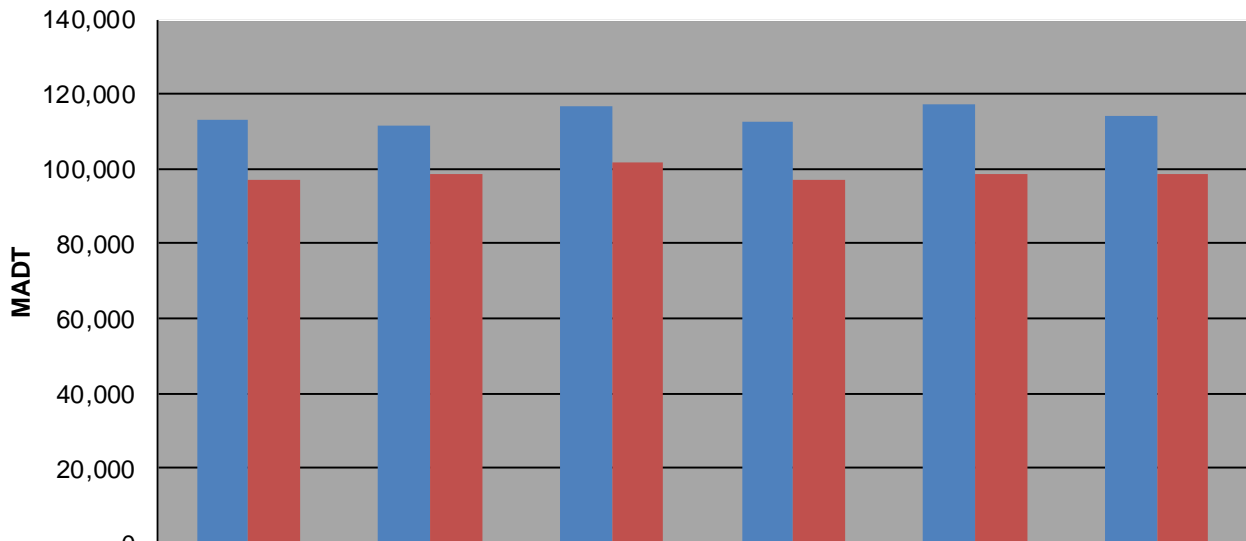

Weekday/Weekend Monthly Average Daily Traffic ('08-'13)

	Mar-08	Mar-09	Mar-10	Mar-11	Mar-12	Mar-13
Weekday	112,914	111,710	116,672	112,636	117,462	113,898
Weekend	97,234	98,506	101,794	97,034	98,452	98,666