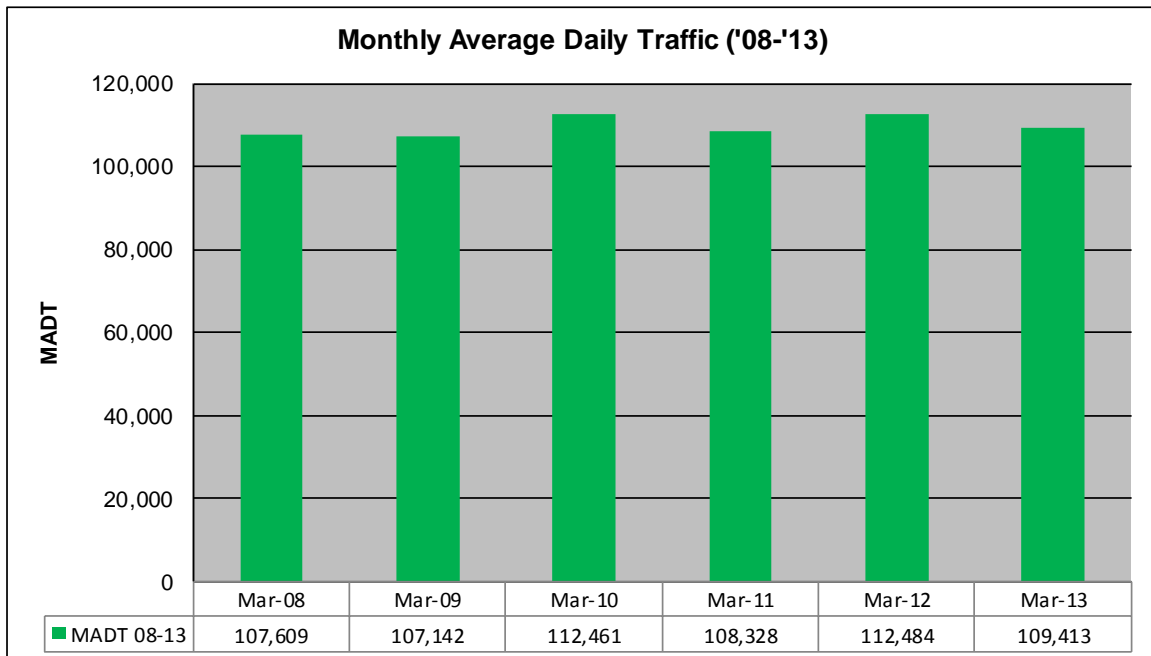

# MONTHLY REPORT, STATION NO. 342 (ATR)

## MARCH 2013

<b>Station Measurement: VOLUME</b>		
Route: I-94	Route Direction: E/W	Lanes: 6
County: Hennepin		Closest City: Maple Grove
Functional Class: Urban Principal Arterial - Interstate		
Location: S OF CR30 (93RD AVE N) IN MAPLE GROVE		
Ref Post: 214+00.030	True Mile: 214.71	Sequence No. 9859
<b>Volume: 3,391,809</b>		<b>MADT: 109,413</b>
<b>Weekday (M-F) MADT: 113,898</b>		<b>Weekend (Sa-Su) MADT: 98,666</b>

Note: Decrease in traffic May to July 2010 due to construction on I-94

### Weekday (WD)/Weekend (WE) Monthly Average Daily Traffic

	Jan	Feb	Mar	Apr	May	Jun	Jul	Aug	Sep	Oct	Nov	Dec
'08 WD	105,718	109,354	112,914	115,782	120,770	124,030	123,834	128,226	119,946	119,668	115,736	107,976
'08 WE	88,312	89,962	97,234	98,542	102,454	107,888	104,366	109,612	104,526	101,424	96,866	84,304
'09 WD	101,248	107,822	111,710	119,738	123,400	127,870	123,992	128,358	123,216	119,304	118,176	108,866
'09 WE	85,132	92,178	98,506	102,816	104,786	112,270	100,852	111,550	107,388	104,266	99,088	96,542
'10 WD	104,824	106,298	116,672	119,892	117,240	117,770	114,268	122,356	115,848	114,450	112,890	110,170
'10 WE	86,840	94,544	101,794	103,954	101,372	105,056	98,012	108,556	105,914	103,240	94,902	81,256
'11 WD	104,160	109,174	112,636	119,406	120,536	124,712	127,024	130,598	123,560	123,216	119,120	118,692
'11 WE	83,982	89,722	97,034	100,868	101,646	109,132	106,946	114,196	106,888	104,168	94,212	95,158
'12 WD	108,440	111,240	117,462	122,720	125,622	131,224	128,310	133,324	124,590	123,670	120,196	114,256
'12 WE	87,712	94,874	98,452	102,420	104,280	113,170	111,858	114,874	108,952	105,288	97,450	91,962
'13 WD	109,168	112,104	113,898									
'13 WE	86,042	89,068	98,666									