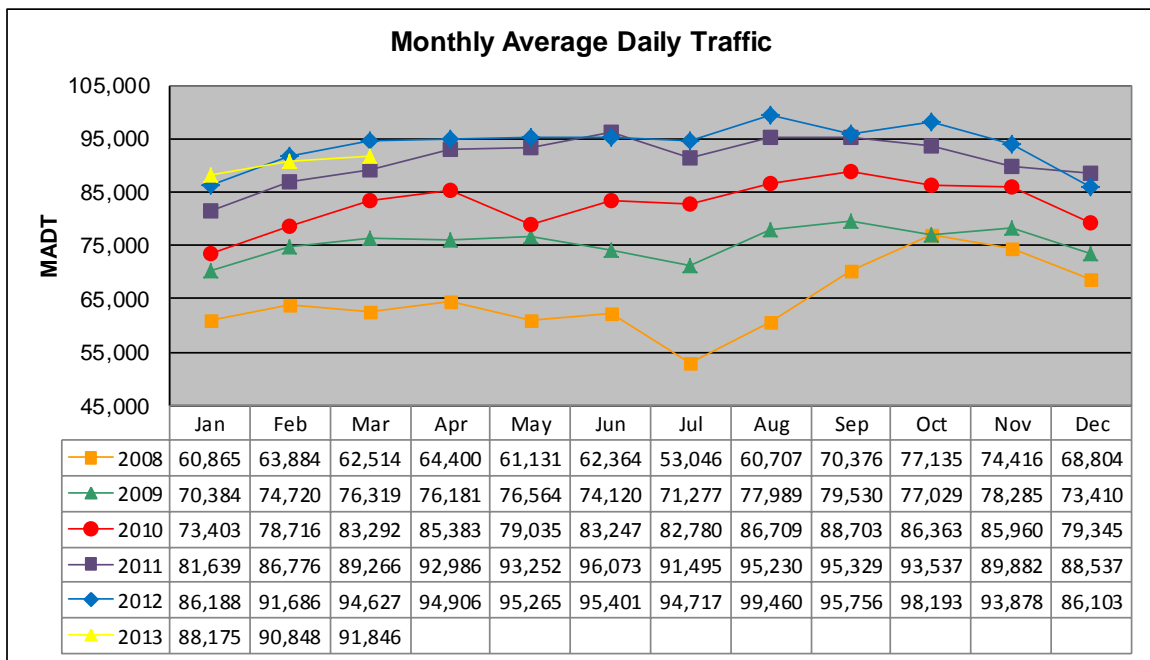

MONTHLY REPORT, STATION NO. 329 (ATR)

MARCH 2013

Station Measurement: VOLUME		
Route: I-35W	Route Direction: N/S	Lanes: 4
County: Hennepin		Closest City: Minneapolis
Functional Class: Urban Principal Arterial - Interstate		
Location: AT FRANKLIN AVE IN MINNEAPOLIS		
Ref Post: 016+00.680	True Mile: 16.713	Sequence No. 9851
Volume: 2,847,231		MADT: 91,846
Weekday (M-F) MADT: 96,588		Weekend (Sa-Su) MADT: 81,260

Note: Decrease in traffic 2008 due to I-35W bridge collapse and construction on TH 62... Although traffic increased from August 2008 to December 2010, volumes were lower than expected due to construction on I-35W and TH 62

Weekday (WD)/Weekend (WE) Monthly Average Daily Traffic

	Jan	Feb	Mar	Apr	May	Jun	Jul	Aug	Sep	Oct	Nov	Dec
'08 WD	64,032	67,314	66,120	67,232	64,390	65,908	59,580	65,396	73,858	82,598	79,432	73,054
'08 WE	51,788	54,398	55,402	56,508	52,156	54,712	33,592	50,722	61,686	60,640	64,382	56,834
'09 WD	73,624	78,856	80,656	79,486	80,108	81,476	78,416	83,572	82,682	82,000	82,248	76,098
'09 WE	61,414	64,382	67,556	66,998	68,620	54,458	50,160	66,456	70,740	63,792	70,142	65,614
'10 WD	78,096	82,048	86,962	89,154	86,764	89,258	88,106	92,770	91,742	92,876	91,866	86,482
'10 WE	63,564	70,390	73,548	74,326	63,606	66,826	68,514	72,936	79,972	72,130	69,724	58,100
'11 WD	88,592	92,444	93,910	98,328	99,206	100,688	98,396	100,272	97,848	99,206	95,070	94,480
'11 WE	67,902	72,578	76,222	79,264	80,366	83,088	76,702	81,358	87,258	82,124	75,080	72,466
'12 WD	91,808	96,530	99,654	101,172	99,716	102,386	100,406	103,910	100,274	102,284	98,708	92,600
'12 WE	74,406	79,324	80,722	81,398	82,036	78,102	81,100	86,106	86,724	87,338	80,724	73,322
'13 WD	93,434	96,456	96,588									
'13 WE	73,206	76,828	81,260									