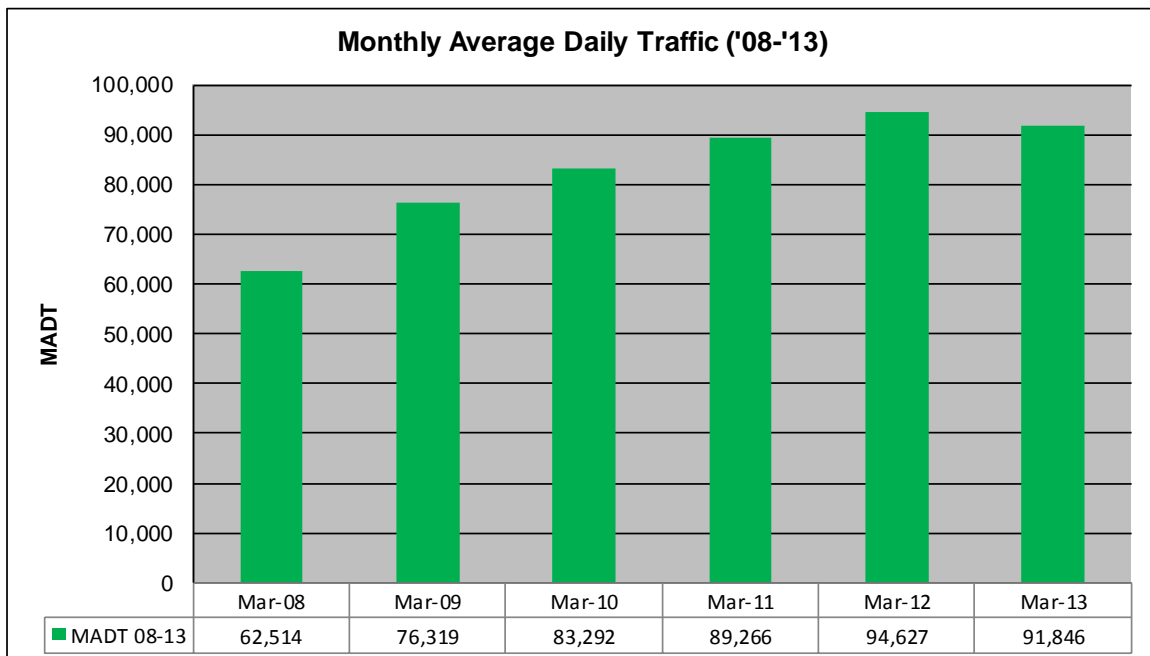

MONTHLY REPORT, STATION NO. 329 (ATR)

MARCH 2013

Station Measurement: VOLUME		
Route: I-35W	Route Direction: N/S	Lanes: 4
County: Hennepin		Closest City: Minneapolis
Functional Class: Urban Principal Arterial - Interstate		
Location: AT FRANKLIN AVE IN MINNEAPOLIS		
Ref Post: 016+00.680	True Mile: 16.713	Sequence No. 9851
Volume: 2,847,231		MADT: 91,846
Weekday (M-F) MADT: 96,588		Weekend (Sa-Su) MADT: 81,260

Note: Decrease in traffic 2008 due to I-35W bridge collapse and construction on TH 62... Although traffic increased from August 2008 to December 2010, volumes were lower than expected due to construction on I-35W and TH 62

Weekday (WD)/Weekend (WE) Monthly Average Daily Traffic

	Jan	Feb	Mar	Apr	May	Jun	Jul	Aug	Sep	Oct	Nov	Dec
'08 WD	64,032	67,314	66,120	67,232	64,390	65,908	59,580	65,396	73,858	82,598	79,432	73,054
'08 WE	51,788	54,398	55,402	56,508	52,156	54,712	33,592	50,722	61,686	60,640	64,382	56,834
'09 WD	73,624	78,856	80,656	79,486	80,108	81,476	78,416	83,572	82,682	82,000	82,248	76,098
'09 WE	61,414	64,382	67,556	66,998	68,620	54,458	50,160	66,456	70,740	63,792	70,142	65,614
'10 WD	78,096	82,048	86,962	89,154	86,764	89,258	88,106	92,770	91,742	92,876	91,866	86,482
'10 WE	63,564	70,390	73,548	74,326	63,606	66,826	68,514	72,936	79,972	72,130	69,724	58,100
'11 WD	88,592	92,444	93,910	98,328	99,206	100,688	98,396	100,272	97,848	99,206	95,070	94,480
'11 WE	67,902	72,578	76,222	79,264	80,366	83,088	76,702	81,358	87,258	82,124	75,080	72,466
'12 WD	91,808	96,530	99,654	101,172	99,716	102,386	100,406	103,910	100,274	102,284	98,708	92,600
'12 WE	74,406	79,324	80,722	81,398	82,036	78,102	81,100	86,106	86,724	87,338	80,724	73,322
'13 WD	93,434	96,456	96,588									
'13 WE	73,206	76,828	81,260									