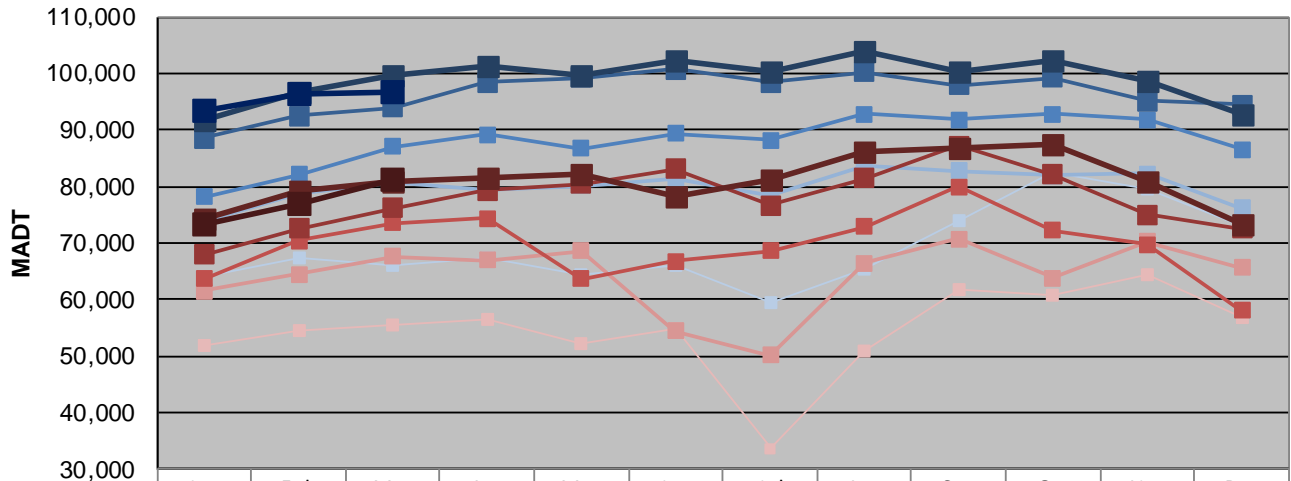

MONTHLY REPORT, STATION NO. 329 (ATR)

MARCH 2013

Station Measurement: VOLUME		
Route: I-35W	Route Direction: N/S	Lanes: 4
County: Hennepin		Closest City: Minneapolis
Functional Class: Urban Principal Arterial - Interstate		
Location: AT FRANKLIN AVE IN MINNEAPOLIS		
Ref Post: 016+00.680	True Mile: 16.713	Sequence No. 9851
Volume: 2,847,231		MADT: 91,846
Weekday (M-F) MADT: 96,588		Weekend (Sa-Su) MADT: 81,260

Note: Decrease in traffic 2008 due to I-35W bridge collapse and construction on TH 62... Although traffic increased from August 2008 to December 2010, volumes were lower than expected due to construction on I-35W and TH 62

Weekday (WD)/Weekend (WE) Monthly Average Daily Traffic

	Jan	Feb	Mar	Apr	May	Jun	Jul	Aug	Sep	Oct	Nov	Dec
'08 WD	64,032	67,314	66,120	67,232	64,390	65,908	59,580	65,396	73,858	82,598	79,432	73,054
'08 WE	51,788	54,398	55,402	56,508	52,156	54,712	33,592	50,722	61,686	60,640	64,382	56,834
'09 WD	73,624	78,856	80,656	79,486	80,108	81,476	78,416	83,572	82,682	82,000	82,248	76,098
'09 WE	61,414	64,382	67,556	66,998	68,620	54,458	50,160	66,456	70,740	63,792	70,142	65,614
'10 WD	78,096	82,048	86,962	89,154	86,764	89,258	88,106	92,770	91,742	92,876	91,866	86,482
'10 WE	63,564	70,390	73,548	74,326	63,606	66,826	68,514	72,936	79,972	72,130	69,724	58,100
'11 WD	88,592	92,444	93,910	98,328	99,206	100,688	98,396	100,272	97,848	99,206	95,070	94,480
'11 WE	67,902	72,578	76,222	79,264	80,366	83,088	76,702	81,358	87,258	82,124	75,080	72,466
'12 WD	91,808	96,530	99,654	101,172	99,716	102,386	100,406	103,910	100,274	102,284	98,708	92,600
'12 WE	74,406	79,324	80,722	81,398	82,036	78,102	81,100	86,106	86,724	87,338	80,724	73,322
'13 WD	93,434	96,456	96,588									
'13 WE	73,206	76,828	81,260									