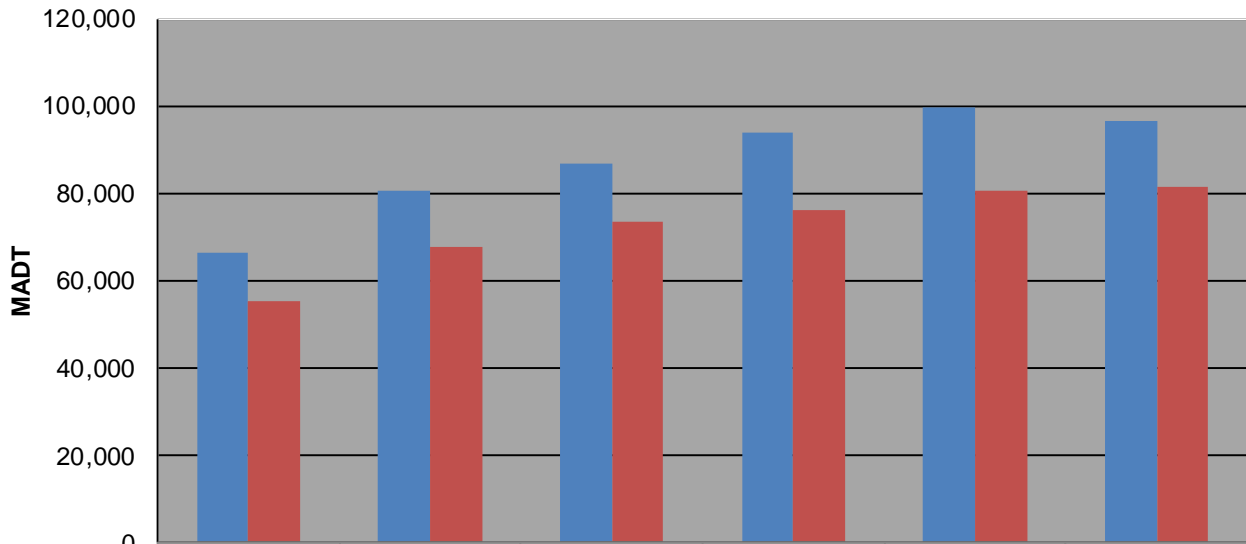

Weekday/Weekend Monthly Average Daily Traffic ('08-'13)

	Mar-08	Mar-09	Mar-10	Mar-11	Mar-12	Mar-13
Weekday	66,120	80,656	86,962	93,910	99,654	96,588
Weekend	55,402	67,556	73,548	76,222	80,722	81,260