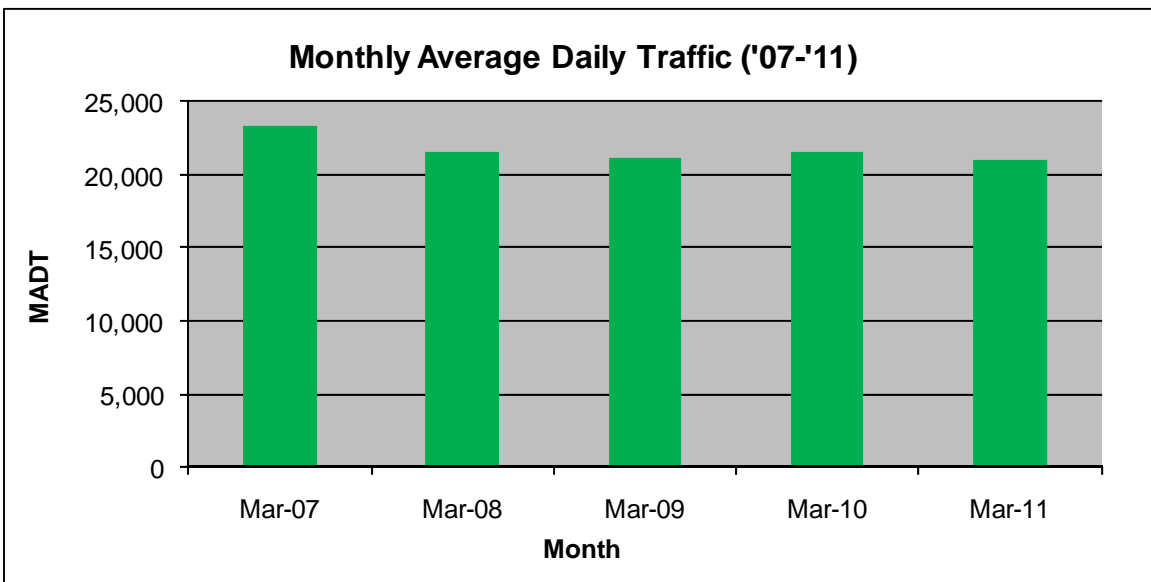

MONTHLY REPORT, STATION NO. 425 (ATR)

MARCH 2011

Station Measurement: VOLUME		
Route: CSAH 32	Route Direction: E/W	Lanes: 4
County: Dakota		Closest City: Eagan
Location: W OF MSAS109 (JOHNNY CAKE RIDGE RD) IN EAGAN		
Ref Post: 004+00.840	True Mile: 4.84	Sequence No. 9896
Volume: 650,372		MADT: 20,980
Weekday MADT: 22,018		Weekend MADT: 18,020

Note: 'Weekday' defined as Monday-Friday, 'Weekend' defined as Saturday-Sunday