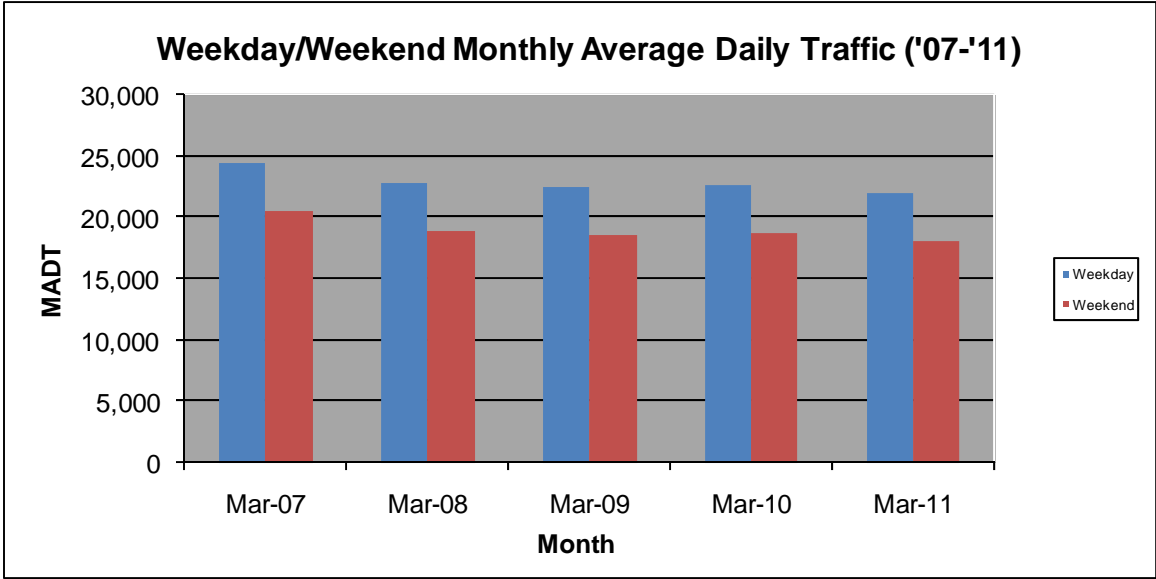

MONTHLY REPORT, STATION NO. 425 (ATR)

MARCH 2011

Station Measurement: VOLUME		
Route: CSAH 32	Route Direction: E/W	Lanes: 4
County: Dakota		Closest City: Eagan
Location: W OF MSAS109 (JOHNNY CAKE RIDGE RD) IN EAGAN		
Ref Post: 004+00.840	True Mile: 4.84	Sequence No. 9896
Volume: 650,372		MADT: 20,980
Weekday MADT: 22,018		Weekend MADT: 18,020

Note: 'Weekday' defined as Monday-Friday, 'Weekend' defined as Saturday-Sunday