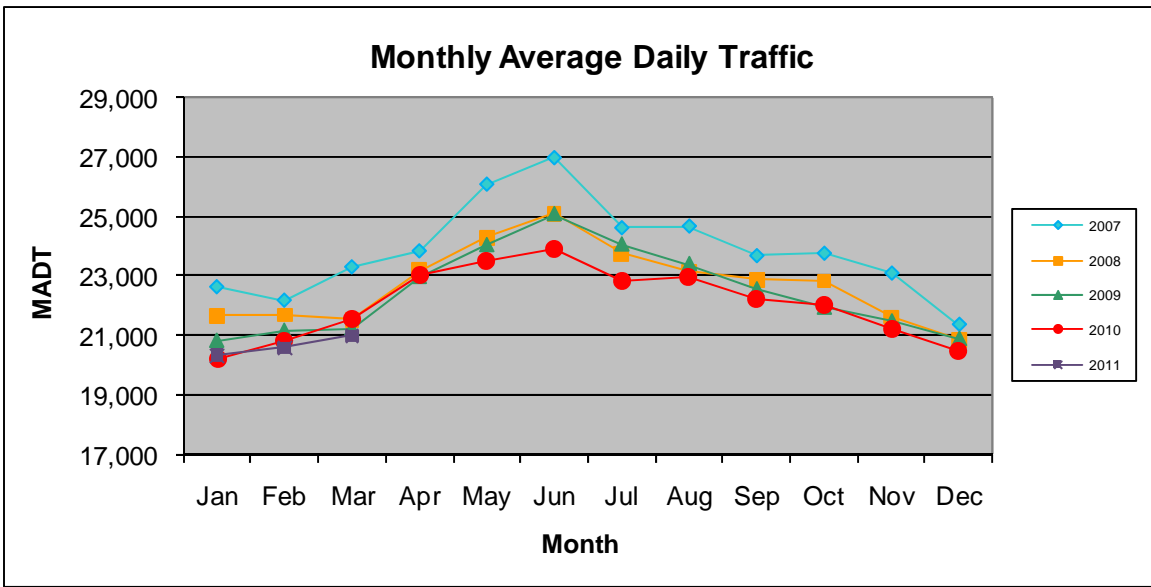

MONTHLY REPORT, STATION NO. 425 (ATR)

MARCH 2011

Station Measurement: VOLUME		
Route: CSAH 32	Route Direction: E/W	Lanes: 4
County: Dakota		Closest City: Eagan
Location: W OF MSAS109 (JOHNNY CAKE RIDGE RD) IN EAGAN		
Ref Post: 004+00.840	True Mile: 4.84	Sequence No. 9896
Volume: 650,372		MADT: 20,980
Weekday MADT: 22,018		Weekend MADT: 18,020

Note: 'Weekday' defined as Monday-Friday, 'Weekend' defined as Saturday-Sunday