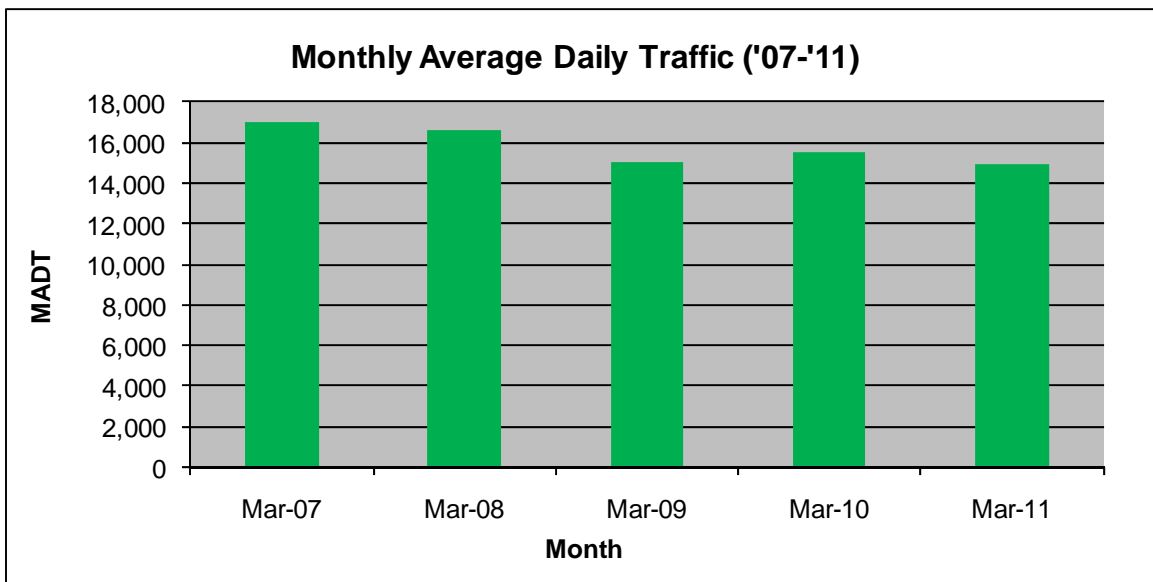

# MONTHLY REPORT, STATION NO. 407 (ATR)

## MARCH 2011

Station Measurement: VOLUME		
Route: CSAH 15	Route Direction: E/W	Lanes: 2
County: Hennepin		Closest City: Orono
Location: NE OF SPATES AVE IN ORONO		
Ref Post: 010+00.900	True Mile: 10.9	Sequence No. 9885
<b>Volume: 462,897</b>		<b>MADT: 11,800</b>
<b>Weekday MADT: 16,016</b>		<b>Weekend MADT: 11,800</b>

Note: Decrease in traffic July to September 2008 due to construction on TH 12

Note: 'Weekday' defined as Monday-Friday, 'Weekend' defined as Saturday-Sunday