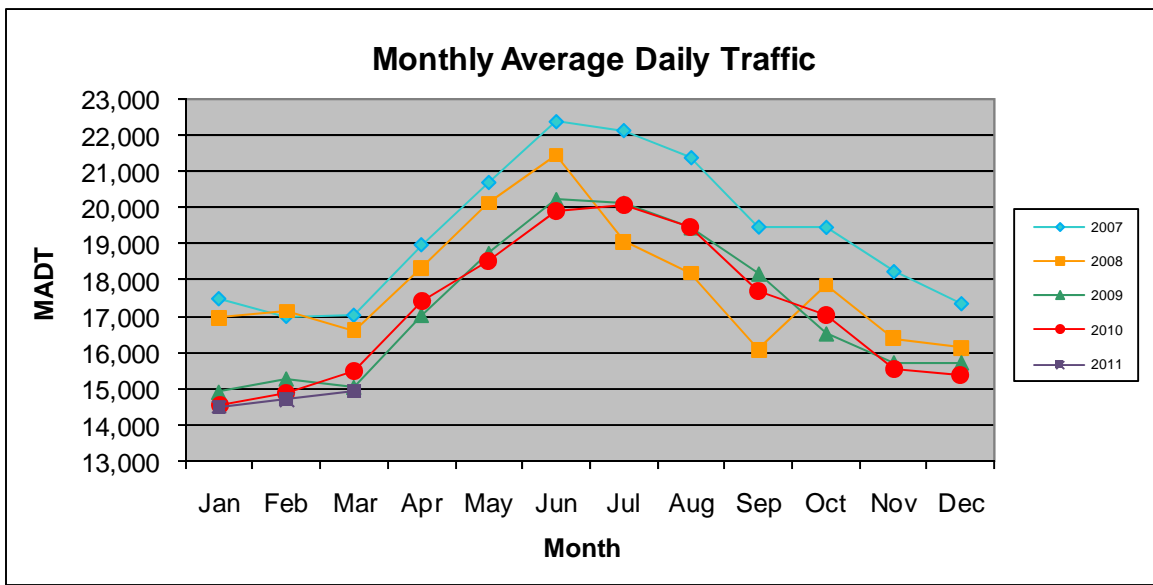

# MONTHLY REPORT, STATION NO. 407 (ATR)

## MARCH 2011

Station Measurement: VOLUME		
Route: CSAH 15	Route Direction: E/W	Lanes: 2
County: Hennepin		Closest City: Orono
Location: NE OF SPATES AVE IN ORONO		
Ref Post: 010+00.900	True Mile: 10.9	Sequence No. 9885
<b>Volume: 462,897</b>		<b>MADT: 11,800</b>
<b>Weekday MADT: 16,016</b>		<b>Weekend MADT: 11,800</b>

Note: Decrease in traffic July to September 2008 due to construction on TH 12

Note: 'Weekday' defined as Monday-Friday, 'Weekend' defined as Saturday-Sunday