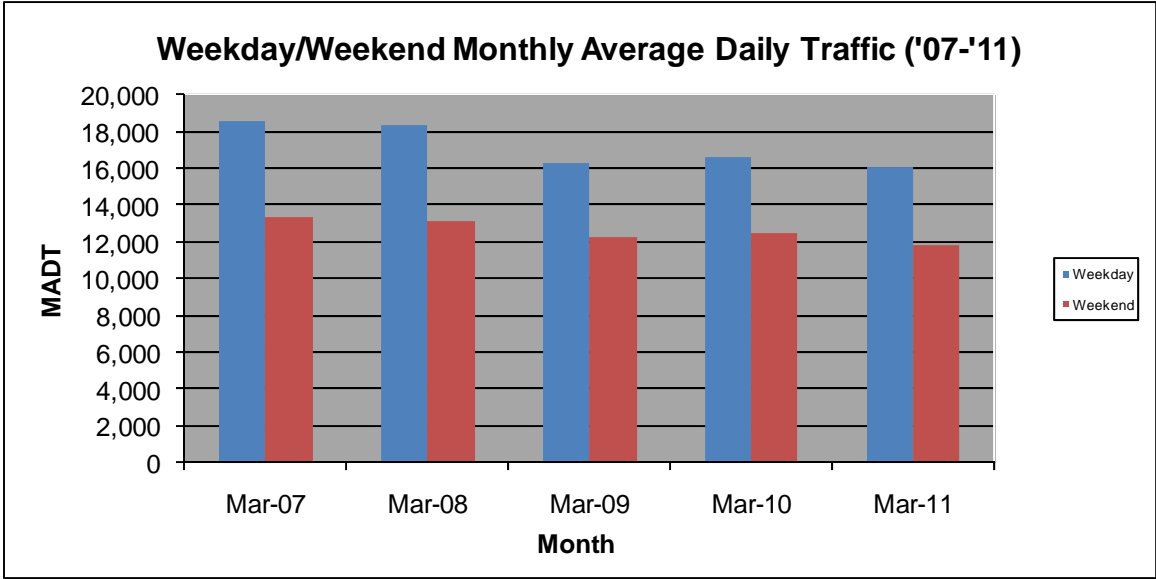

## MARCH 2011

Station Measurement: VOLUME		
Route: CSAH 15	Route Direction: E/W	Lanes: 2
County: Hennepin		Closest City: Orono
Location: NE OF SPATES AVE IN ORONO		
Ref Post: 010+00.900	True Mile: 10.9	Sequence No. 9885
<b>Volume: 462,897</b>		<b>MADT: 11,800</b>
<b>Weekday MADT: 16,016</b>		<b>Weekend MADT: 11,800</b>

Note: Decrease in traffic July to September 2008 due to construction on TH 12

Note: 'Weekday' defined as Monday-Friday, 'Weekend' defined as Saturday-Sunday