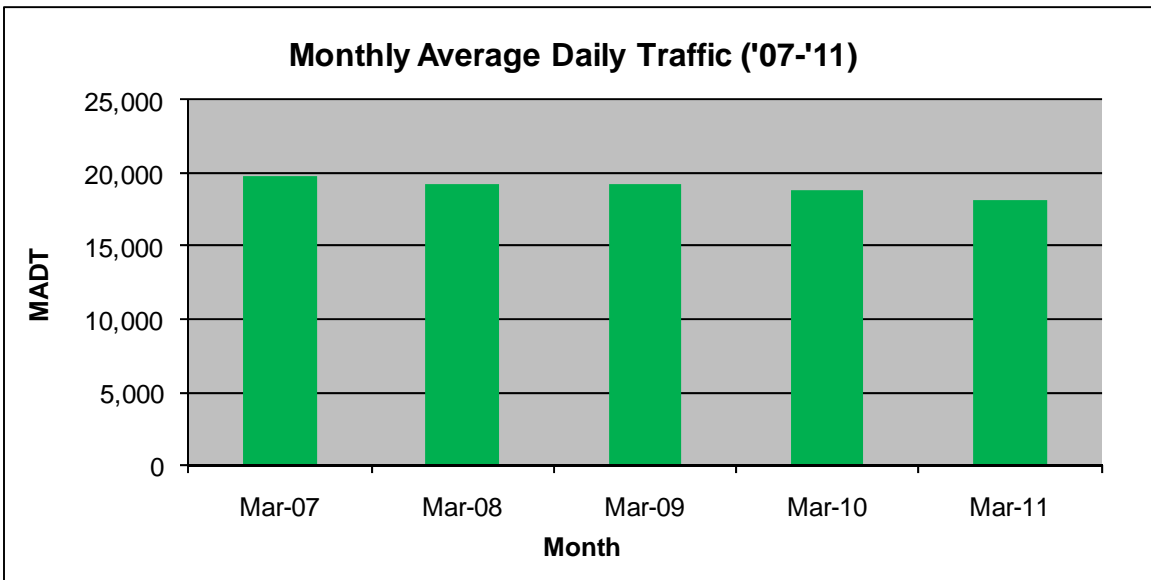

MONTHLY REPORT, STATION NO. 402 (ATR)

MARCH 2011

Station Measurement: VOLUME		
Route: CSAH 31	Route Direction: N/S	Lanes: 4
County: Hennepin		Closest City: Edina
Location: S OF MSAS145 (W 70TH ST) IN EDINA		
Ref Post: 001+00.100	True Mile: 1.1	Sequence No. 9881
Volume: 562,583		MADT: 18,148
Weekday MADT: 18,774		Weekend MADT: 16,478

Note: Increase in traffic September/October 2010 due to construction on I-35W

Note: 'Weekday' defined as Monday-Friday, 'Weekend' defined as Saturday-Sunday