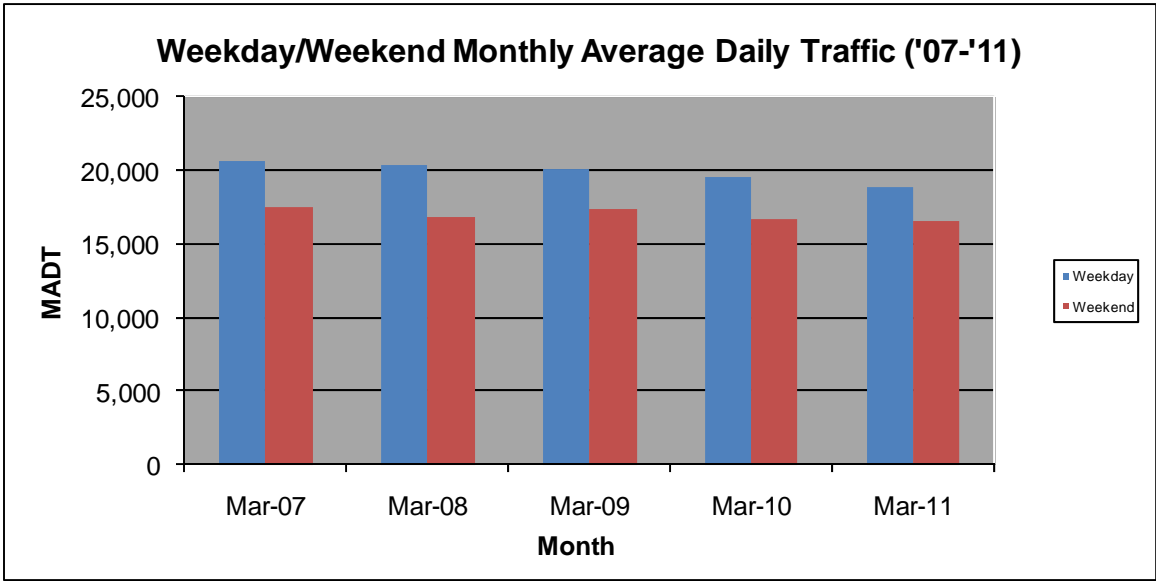

MONTHLY REPORT, STATION NO. 402 (ATR)

MARCH 2011

Station Measurement: VOLUME		
Route: CSAH 31	Route Direction: N/S	Lanes: 4
County: Hennepin		Closest City: Edina
Location: S OF MSAS145 (W 70TH ST) IN EDINA		
Ref Post: 001+00.100	True Mile: 1.1	Sequence No. 9881
Volume: 562,583		MADT: 18,148
Weekday MADT: 18,774		Weekend MADT: 16,478

Note: Increase in traffic September/October 2010 due to construction on I-35W

Note: 'Weekday' defined as Monday-Friday, 'Weekend' defined as Saturday-Sunday