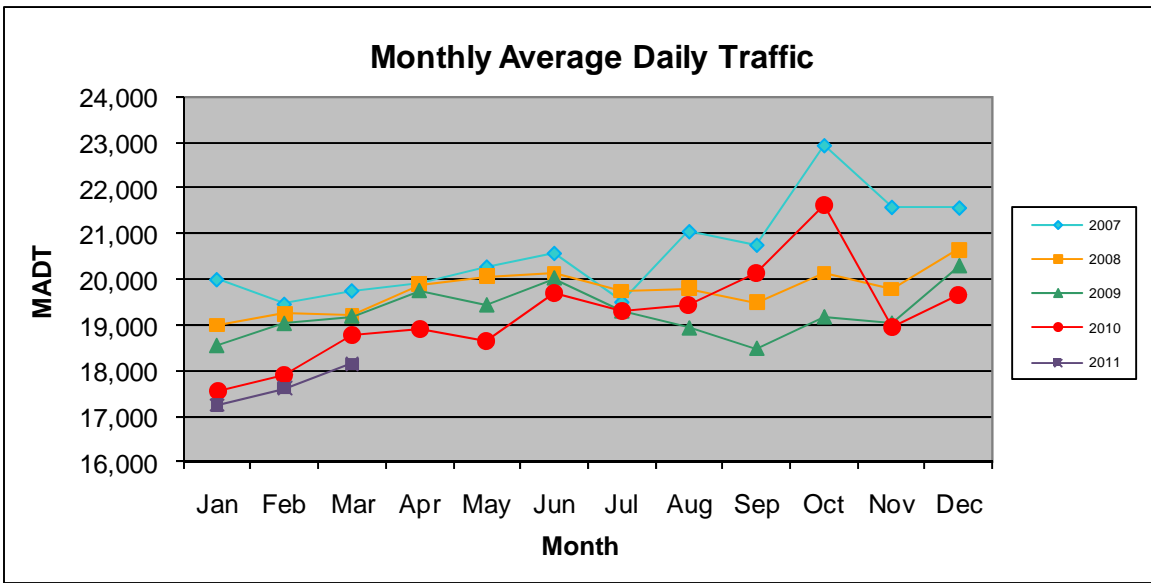

MONTHLY REPORT, STATION NO. 402 (ATR)

MARCH 2011

Station Measurement: VOLUME		
Route: CSAH 31	Route Direction: N/S	Lanes: 4
County: Hennepin		Closest City: Edina
Location: S OF MSAS145 (W 70TH ST) IN EDINA		
Ref Post: 001+00.100	True Mile: 1.1	Sequence No. 9881
Volume: 562,583		MADT: 18,148
Weekday MADT: 18,774		Weekend MADT: 16,478

Note: Increase in traffic September/October 2010 due to construction on I-35W

Note: 'Weekday' defined as Monday-Friday, 'Weekend' defined as Saturday-Sunday