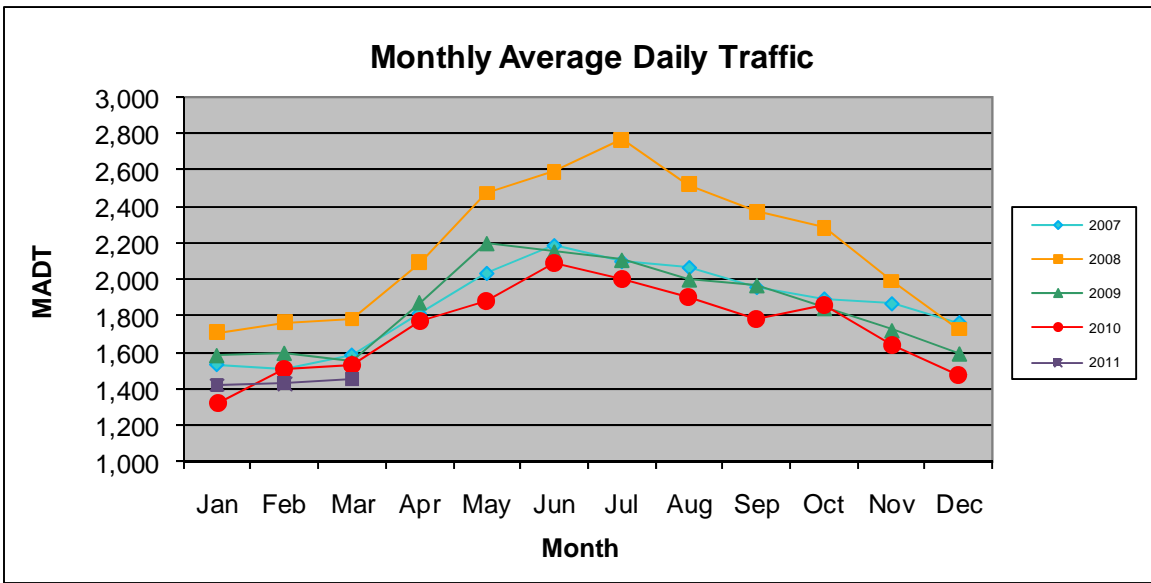

MONTHLY REPORT, STATION NO. 400 (ATR)

MARCH 2011

Station Measurement: VOLUME		
Route: CSAH 31	Route Direction: N/S	Lanes: 4
County: Hennepin		Closest City: Edina
Location: S OF MSAS145 (W 70TH ST) IN EDINA		
Ref Post: 001+00.100	True Mile: 1.1	Sequence No. 9881
Volume: 45,105		MADT: 1,455
Weekday MADT: 1,520		Weekend MADT: 1,258

Note: Increase in traffic April to November 2008 due to detours from TH 12 and county roads

Note: 'Weekday' defined as Monday-Friday, 'Weekend' defined as Saturday-Sunday