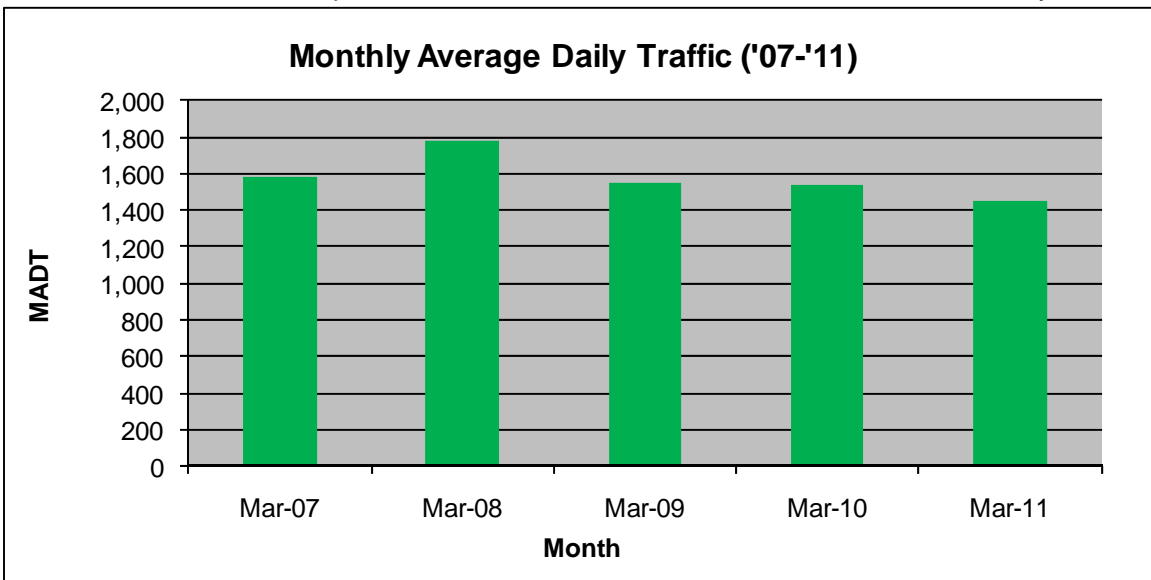

MONTHLY REPORT, STATION NO. 400 (ATR)

MARCH 2011

Station Measurement: VOLUME		
Route: CSAH 31	Route Direction: N/S	Lanes: 4
County: Hennepin		Closest City: Edina
Location: S OF MSAS145 (W 70TH ST) IN EDINA		
Ref Post: 001+00.100	True Mile: 1.1	Sequence No. 9881
Volume: 45,105		MADT: 1,455
Weekday MADT: 1,520		Weekend MADT: 1,258

Note: Increase in traffic April to November 2008 due to detours from TH 12 and county roads

Note: 'Weekday' defined as Monday-Friday, 'Weekend' defined as Saturday-Sunday