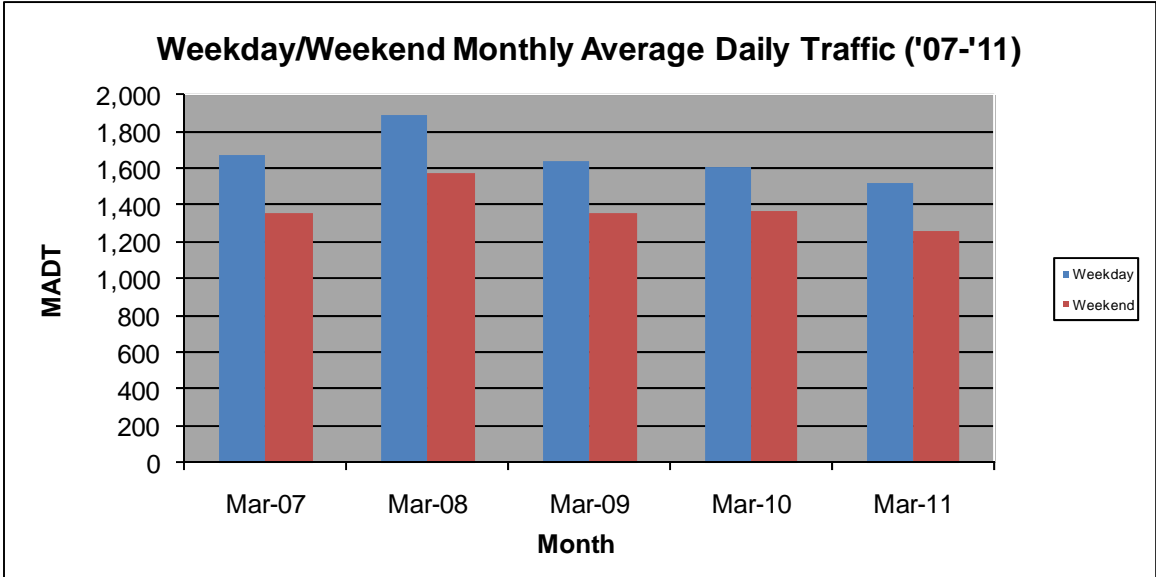

MONTHLY REPORT, STATION NO. 400 (ATR)

MARCH 2011

Station Measurement: VOLUME		
Route: CSAH 31	Route Direction: N/S	Lanes: 4
County: Hennepin		Closest City: Edina
Location: S OF MSAS145 (W 70TH ST) IN EDINA		
Ref Post: 001+00.100	True Mile: 1.1	Sequence No. 9881
Volume: 45,105		MADT: 1,455
Weekday MADT: 1,520		Weekend MADT: 1,258

Note: Increase in traffic April to November 2008 due to detours from TH 12 and county roads

Note: 'Weekday' defined as Monday-Friday, 'Weekend' defined as Saturday-Sunday