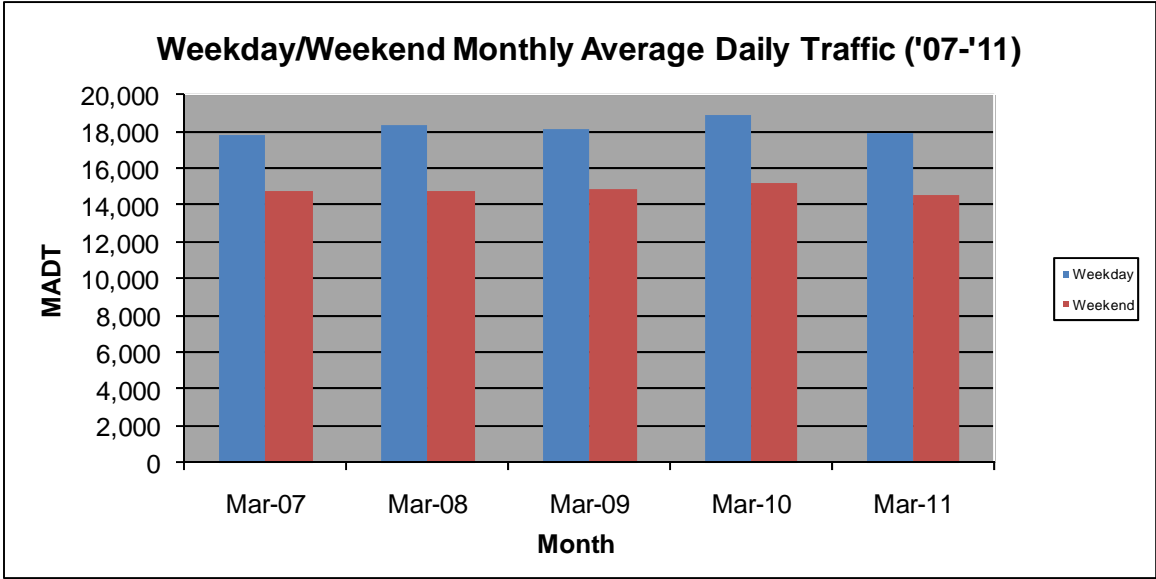

MONTHLY REPORT, STATION NO. 388 (ATR)

MARCH 2011

Station Measurement: VOLUME/SPEED/CLASS		
Route: TH 8	Route Direction: N/S	Lanes: 2
County: Chisago		Closest City: Forest Lake
Location: E OF MSAS121 (GREENWAY RD), N OF FOREST LAKE		
Ref Post: 002+00.330	True Mile: 2.282	Sequence No. 6783
Volume: 527,533		MADT: 17,017
Weekday MADT: 17,934		Weekend MADT: 14,478

Note: Decrease in traffic August 2008 due to construction on TH 8

Note: 'Weekday' defined as Monday-Friday, 'Weekend' defined as Saturday-Sunday