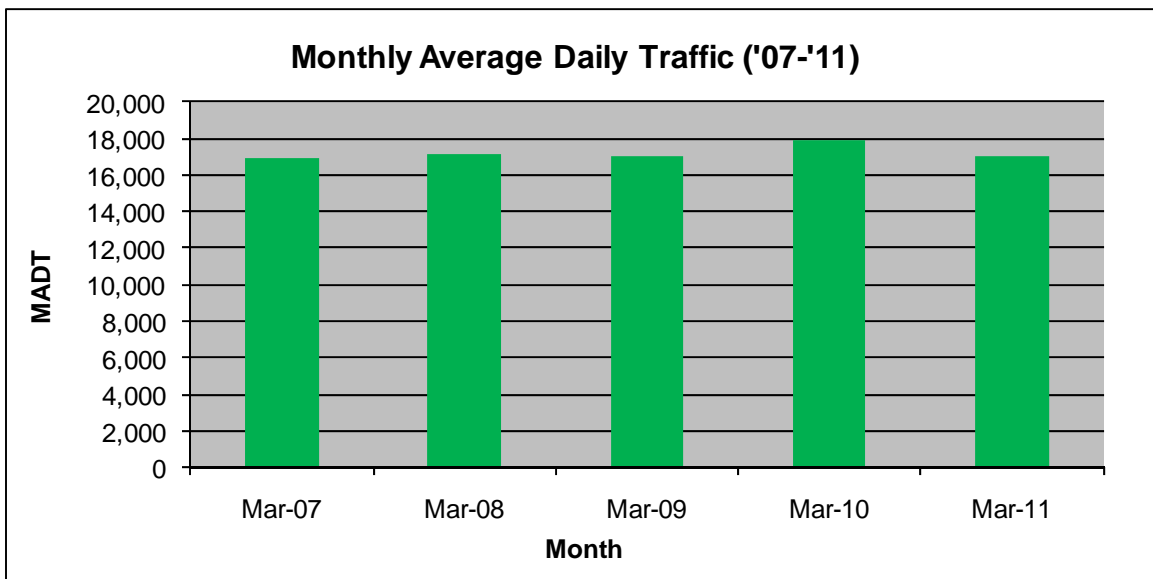

MONTHLY REPORT, STATION NO. 388 (ATR)

MARCH 2011

Station Measurement: VOLUME/SPEED/CLASS		
Route: TH 8	Route Direction: N/S	Lanes: 2
County: Chisago		Closest City: Forest Lake
Location: E OF MSAS121 (GREENWAY RD), N OF FOREST LAKE		
Ref Post: 002+00.330	True Mile: 2.282	Sequence No. 6783
Volume: 527,533		MADT: 17,017
Weekday MADT: 17,934		Weekend MADT: 14,478

Note: Decrease in traffic August 2008 due to construction on TH 8

Note: 'Weekday' defined as Monday-Friday, 'Weekend' defined as Saturday-Sunday