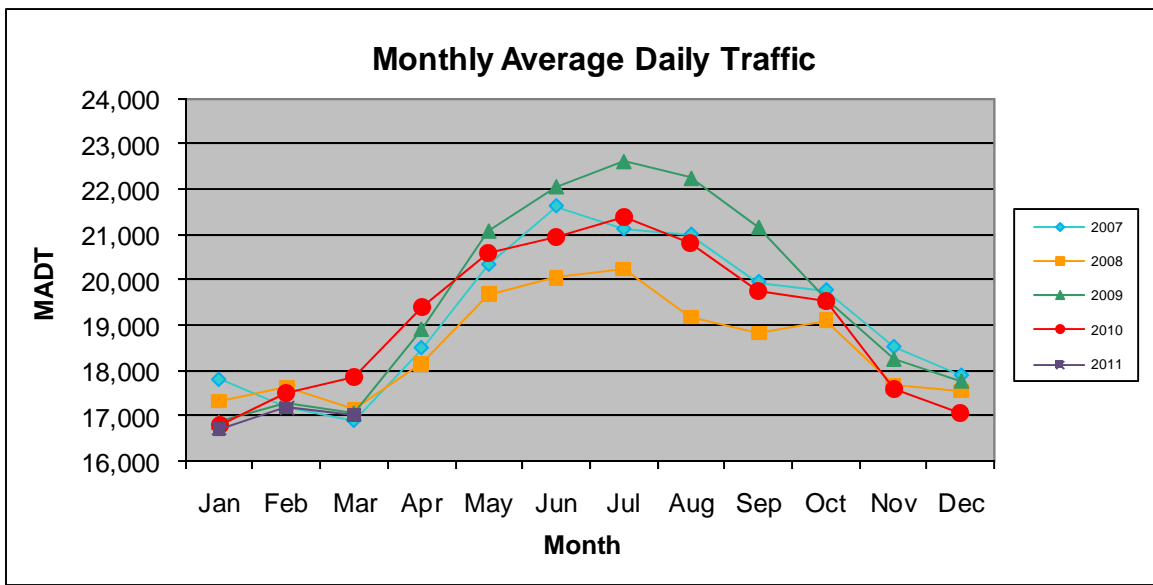

MONTHLY REPORT, STATION NO. 388 (ATR)

MARCH 2011

Station Measurement: VOLUME/SPEED/CLASS		
Route: TH 8	Route Direction: N/S	Lanes: 2
County: Chisago		Closest City: Forest Lake
Location: E OF MSAS121 (GREENWAY RD), N OF FOREST LAKE		
Ref Post: 002+00.330	True Mile: 2.282	Sequence No. 6783
Volume: 527,533		MADT: 17,017
Weekday MADT: 17,934		Weekend MADT: 14,478

Note: Decrease in traffic August 2008 due to construction on TH 8

Note: 'Weekday' defined as Monday-Friday, 'Weekend' defined as Saturday-Sunday