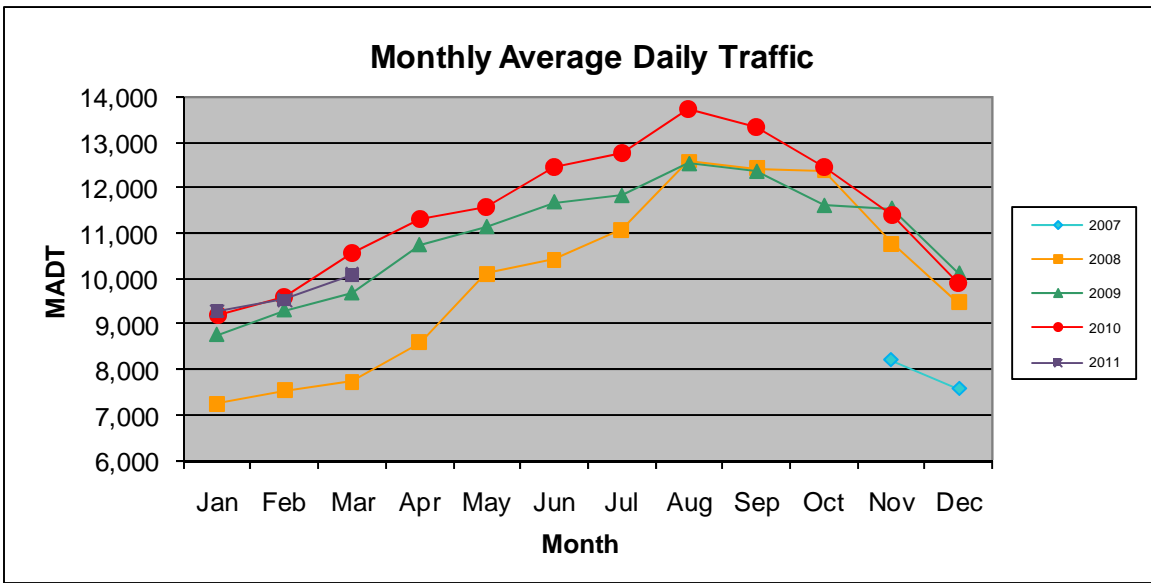

MONTHLY REPORT, STATION NO. 381 (ATR)

MARCH 2011

Station Measurement: VOLUME/SPEED/CLASS		
Route: TH 212	Route Direction: E/W	Lanes: 2
County: Carver	Closest City: Cologne	
Location: 1.7 MI W OF CSAH51, W OF COLOGNE		
Ref Post: 133+00.500	True Mile: 133.195	Sequence No. 9870
Volume: 312,609		MADT: 10,084
Weekday MADT: 10,708		Weekend MADT: 8,360

Note: No data January to October 2007 due to sensors destroyed by construction... Increased traffic beginning August 2008 due to new TH 212 being opened

Note: 'Weekday' defined as Monday-Friday, 'Weekend' defined as Saturday-Sunday