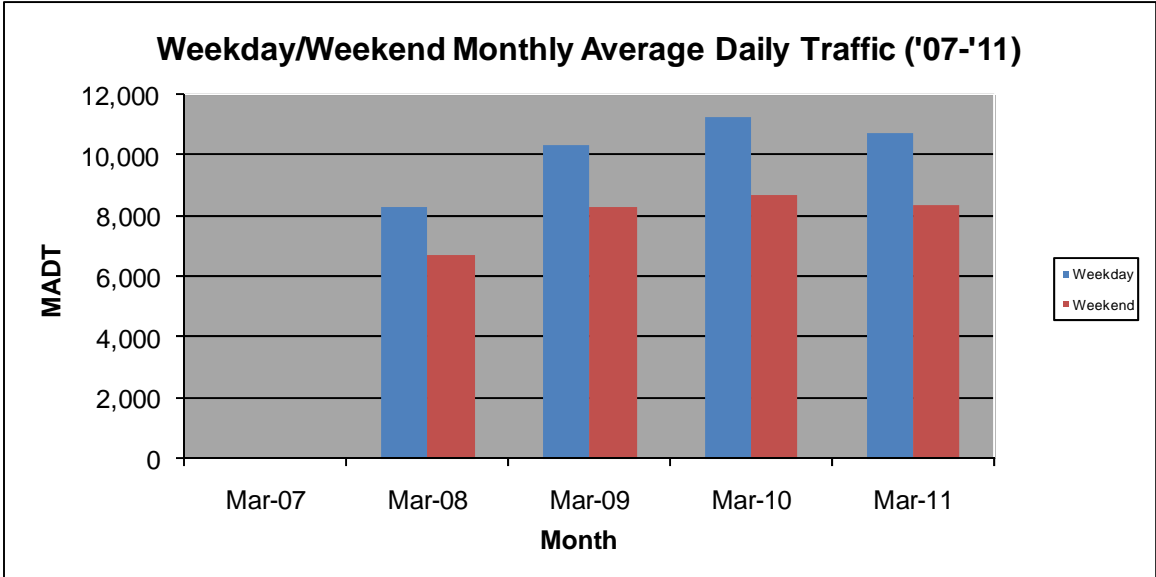

MONTHLY REPORT, STATION NO. 381 (ATR)

MARCH 2011

Station Measurement: VOLUME/SPEED/CLASS		
Route: TH 212	Route Direction: E/W	Lanes: 2
County: Carver	Closest City: Cologne	
Location: 1.7 MI W OF CSAH51, W OF COLOGNE		
Ref Post: 133+00.500	True Mile: 133.195	Sequence No. 9870
Volume: 312,609		MADT: 10,084
Weekday MADT: 10,708		Weekend MADT: 8,360

Note: No data January to October 2007 due to sensors destroyed by construction... Increased traffic beginning August 2008 due to new TH 212 being opened

Note: 'Weekday' defined as Monday-Friday, 'Weekend' defined as Saturday-Sunday