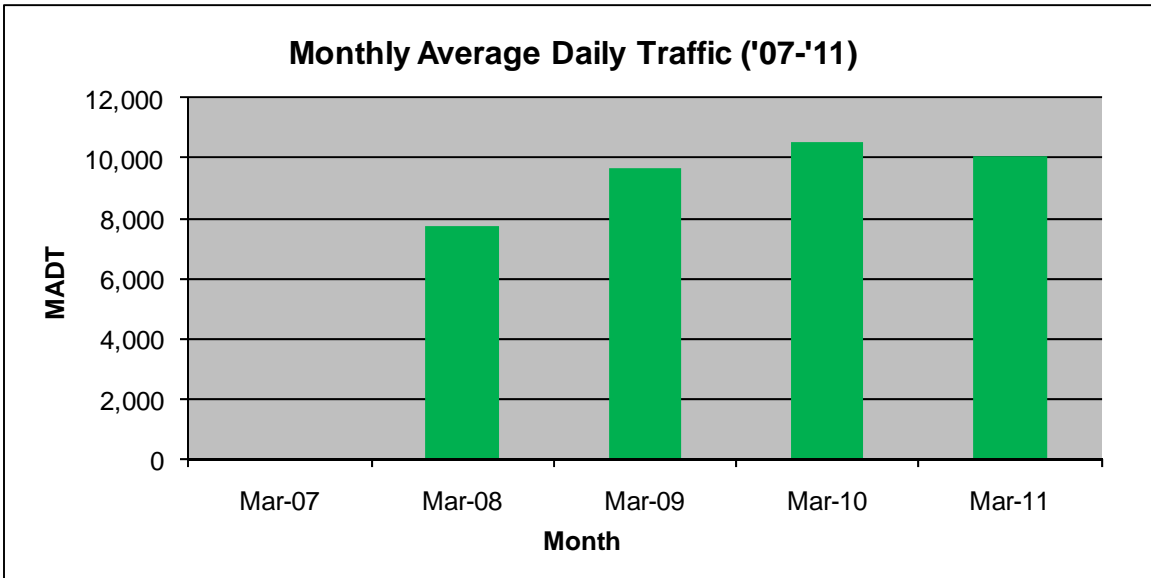

MONTHLY REPORT, STATION NO. 381 (ATR)

MARCH 2011

Station Measurement: VOLUME/SPEED/CLASS		
Route: TH 212	Route Direction: E/W	Lanes: 2
County: Carver	Closest City: Cologne	
Location: 1.7 MI W OF CSAH51, W OF COLOGNE		
Ref Post: 133+00.500	True Mile: 133.195	Sequence No. 9870
Volume: 312,609		MADT: 10,084
Weekday MADT: 10,708		Weekend MADT: 8,360

Note: No data January to October 2007 due to sensors destroyed by construction... Increased traffic beginning August 2008 due to new TH 212 being opened

Note: 'Weekday' defined as Monday-Friday, 'Weekend' defined as Saturday-Sunday