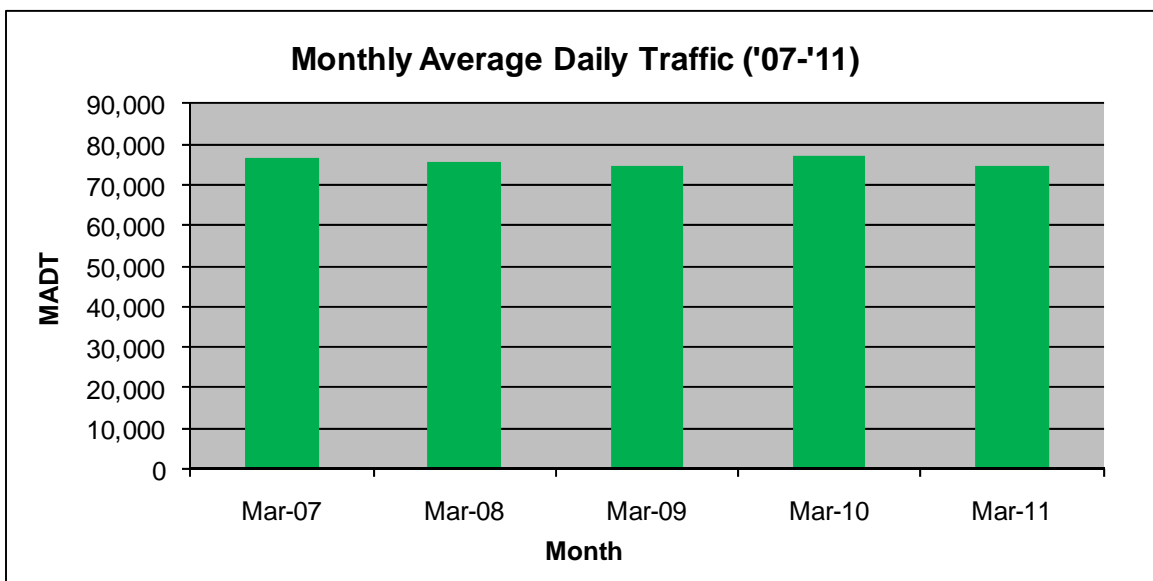

MONTHLY REPORT, STATION NO. 336 (ATR)

MARCH 2011

Station Measurement: VOLUME		
Route: I-35E	Route Direction: N/S	Lanes: 6
County: Dakota		Closest City: Eagan
Location: N OF MSAS102 (DEERWOOD DR) IN EAGAN		
Ref Post: 095+00.422	True Mile: 95.48	Sequence No. 9854
Volume: 2,318,973		MADT: 74,806
Weekday MADT: 80,856		Weekend MADT: 57,664

Note: 'Weekday' defined as Monday-Friday, 'Weekend' defined as Saturday-Sunday