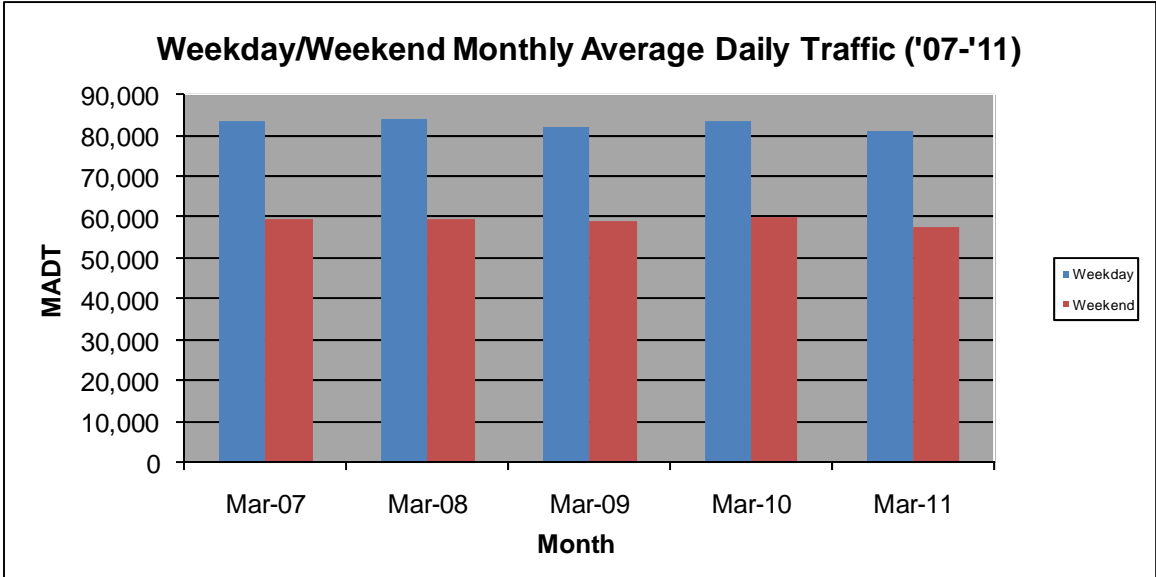

MONTHLY REPORT, STATION NO. 336 (ATR)

MARCH 2011

Station Measurement: VOLUME		
Route: I-35E	Route Direction: N/S	Lanes: 6
County: Dakota		Closest City: Eagan
Location: N OF MSAS102 (DEERWOOD DR) IN EAGAN		
Ref Post: 095+00.422	True Mile: 95.48	Sequence No. 9854
Volume: 2,318,973		MADT: 74,806
Weekday MADT: 80,856		Weekend MADT: 57,664

Note: 'Weekday' defined as Monday-Friday, 'Weekend' defined as Saturday-Sunday