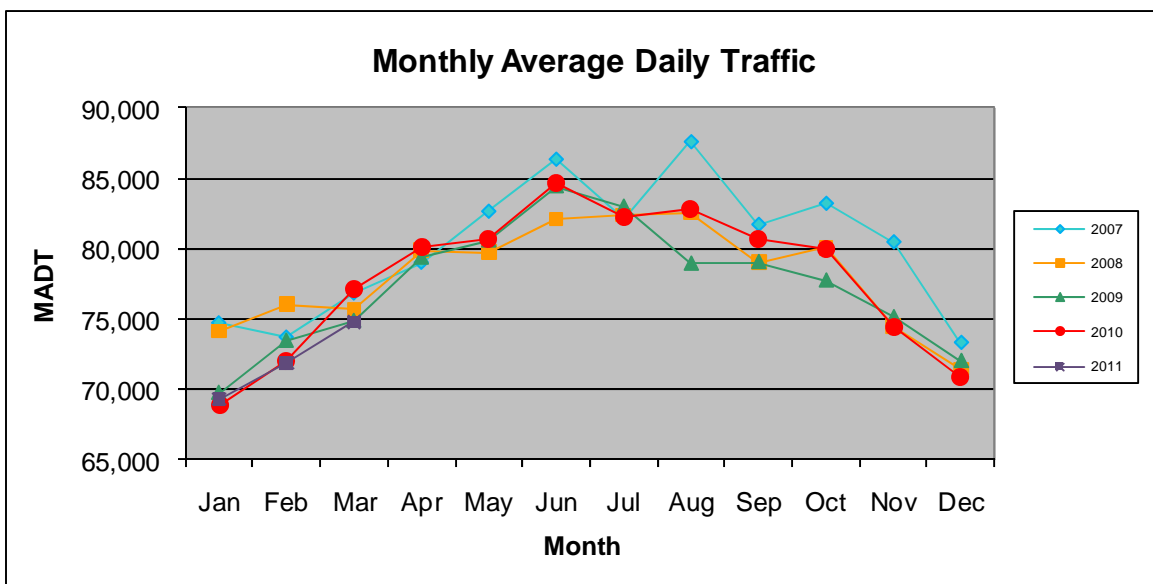

MONTHLY REPORT, STATION NO. 336 (ATR)

MARCH 2011

Station Measurement: VOLUME		
Route: I-35E	Route Direction: N/S	Lanes: 6
County: Dakota		Closest City: Eagan
Location: N OF MSAS102 (DEERWOOD DR) IN EAGAN		
Ref Post: 095+00.422	True Mile: 95.48	Sequence No. 9854
Volume: 2,318,973		MADT: 74,806
Weekday MADT: 80,856		Weekend MADT: 57,664

Note: 'Weekday' defined as Monday-Friday, 'Weekend' defined as Saturday-Sunday