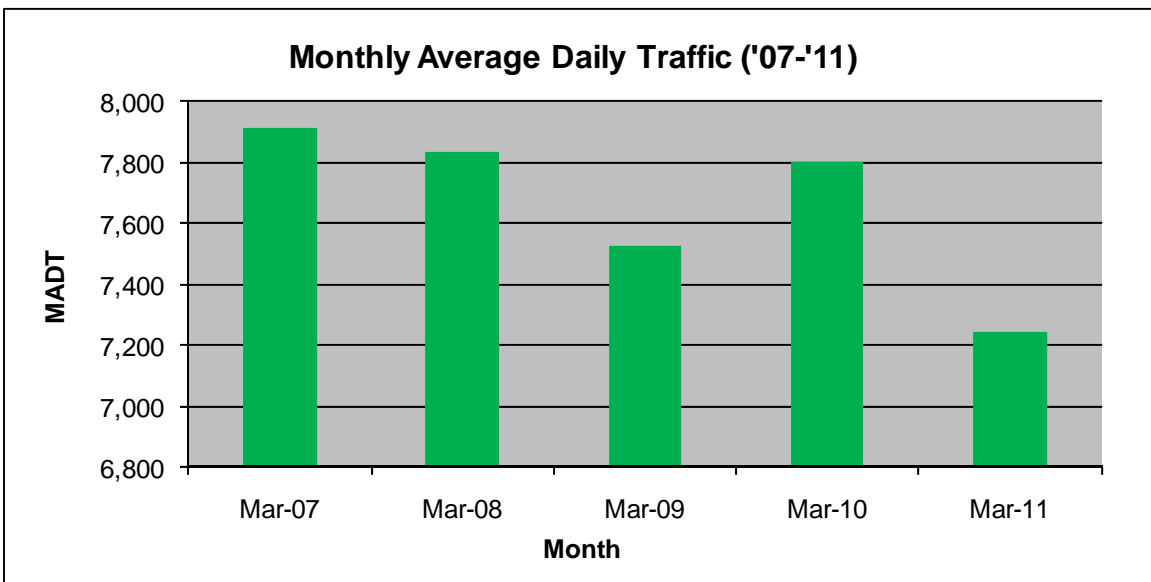

MONTHLY REPORT, STATION NO. 204 (ATR)

MARCH 2011

Station Measurement: VOLUME/SPEED/CLASS		
Route: TH 169	Route Direction: N/S	Lanes: 4
County: Mille Lacs	Closest City: Onamia	
Location: .3 MI N OF CSAH22 (350TH ST), S OF ONAMIA		
Ref Post: 212+00.700	True Mile: 210.2	Sequence No. 6780
Volume: 224,648		MADT: 7,247
Weekday MADT: 6,848		Weekend MADT: 8,674