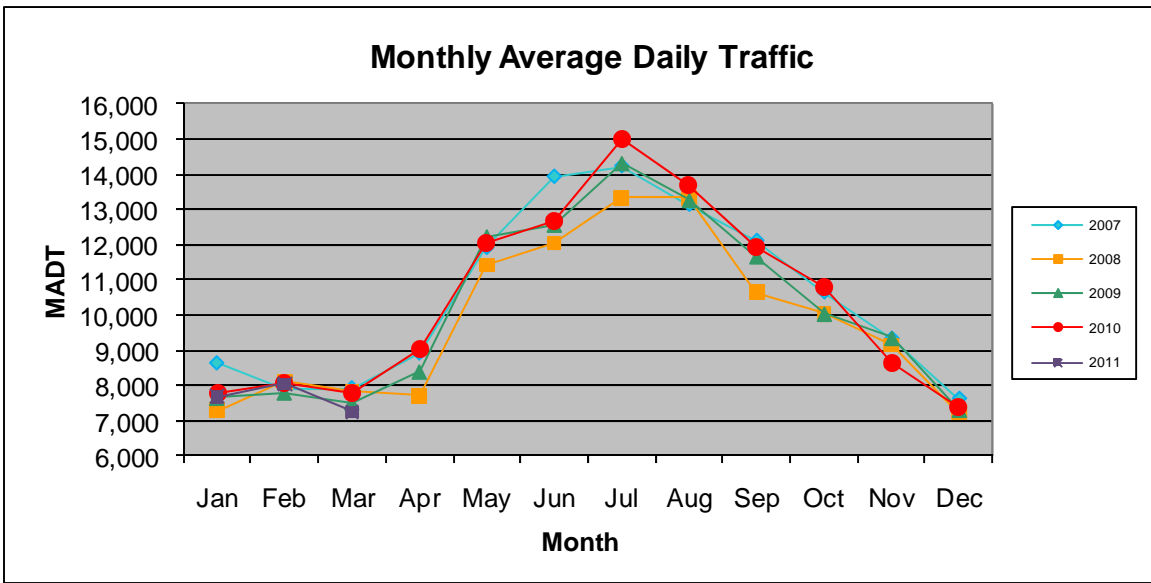

# MONTHLY REPORT, STATION NO. 204 (ATR)

Note: 'Weekday' defined as Monday-Friday, 'Weekend' defined as Saturday-Sunday