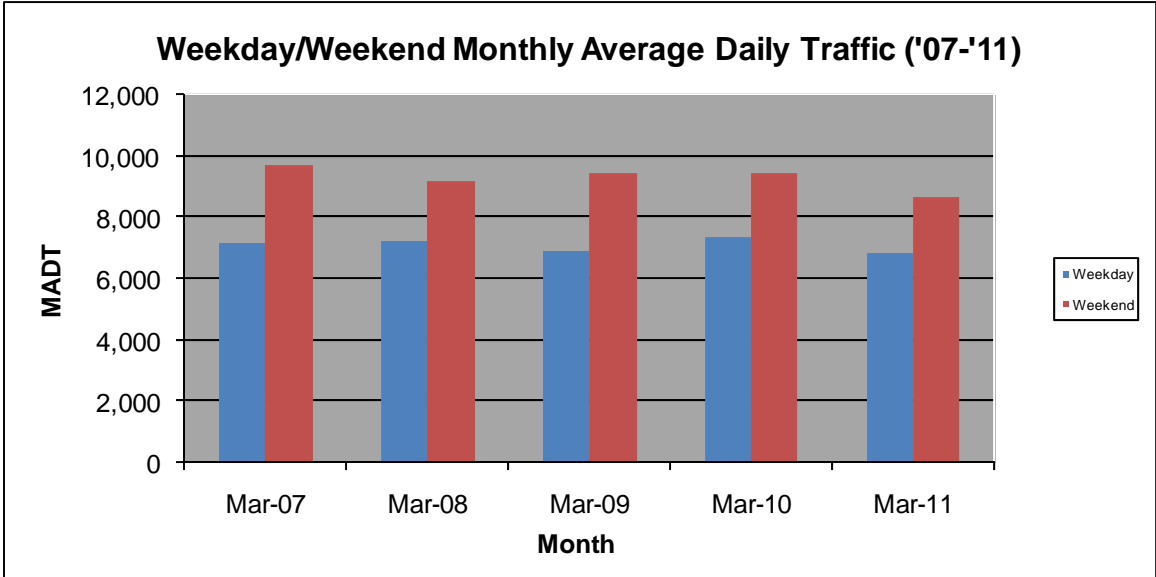

Note: 'Weekday' defined as Monday-Friday, 'Weekend' defined as Saturday-Sunday