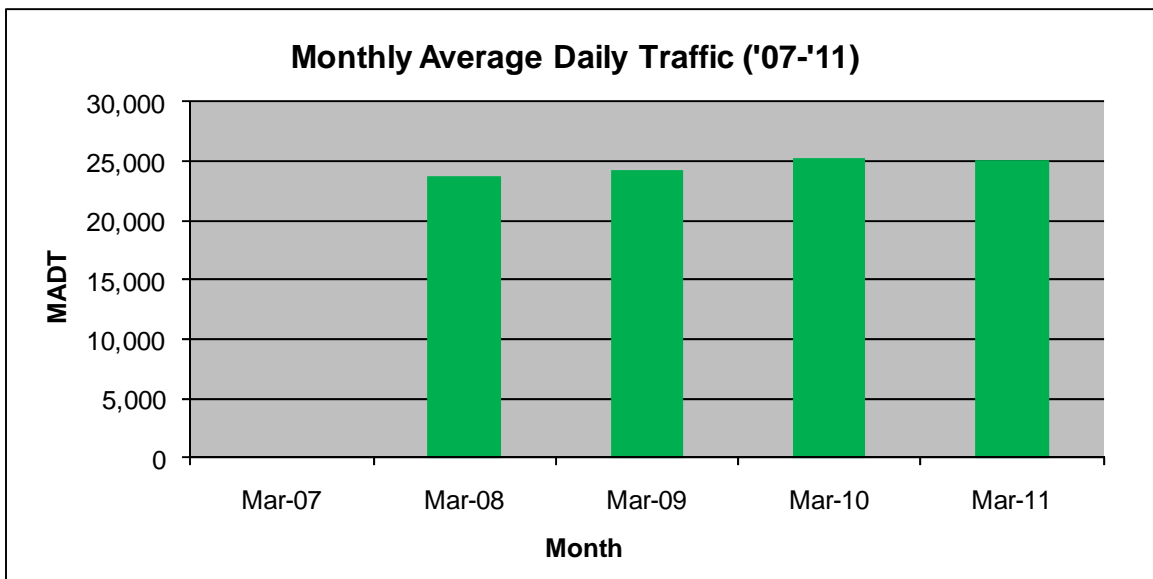

MONTHLY REPORT, STATION NO. 188 (ATR)

MARCH 2011

Station Measurement: VOLUME/SPEED/CLASS		
Route: TH 52	Route Direction: N/S	Lanes: 4
County: Olmsted	Closest City: Oronoco	
Location: .25 MI N OF CSAH12 (100TH ST NW), S OF ORONOCO		
Ref Post: 066+00.000	True Mile: 65.344	Sequence No. 6770
Volume: 775,526		MADT: 25,017
Weekday MADT: 25,084		Weekend MADT: 25,184

Note: No data for 2007... Currently reports data from weigh-in-motion station #32 installed in 2008

Note: 'Weekday' defined as Monday-Friday, 'Weekend' defined as Saturday-Sunday