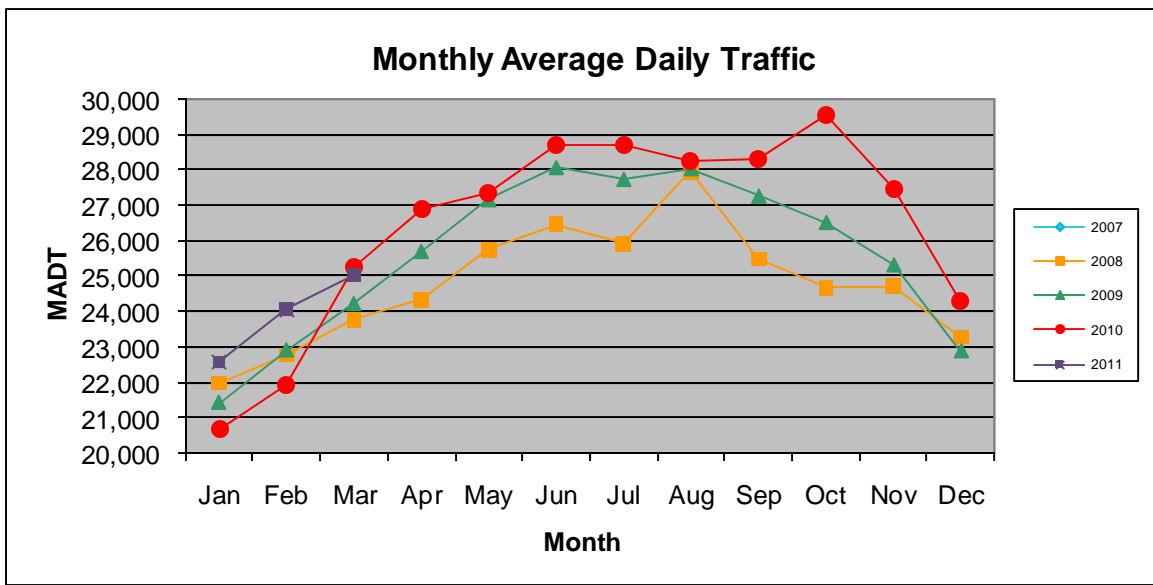

MONTHLY REPORT, STATION NO. 188 (ATR)

MARCH 2011

Station Measurement: VOLUME/SPEED/CLASS		
Route: TH 52	Route Direction: N/S	Lanes: 4
County: Olmsted	Closest City: Oronoco	
Location: .25 MI N OF CSAH12 (100TH ST NW), S OF ORONOCO		
Ref Post: 066+00.000	True Mile: 65.344	Sequence No. 6770
Volume: 775,526		MADT: 25,017
Weekday MADT: 25,084		Weekend MADT: 25,184

Note: No data for 2007... Currently reports data from weigh-in-motion station #32 installed in 2008

Note: 'Weekday' defined as Monday-Friday, 'Weekend' defined as Saturday-Sunday