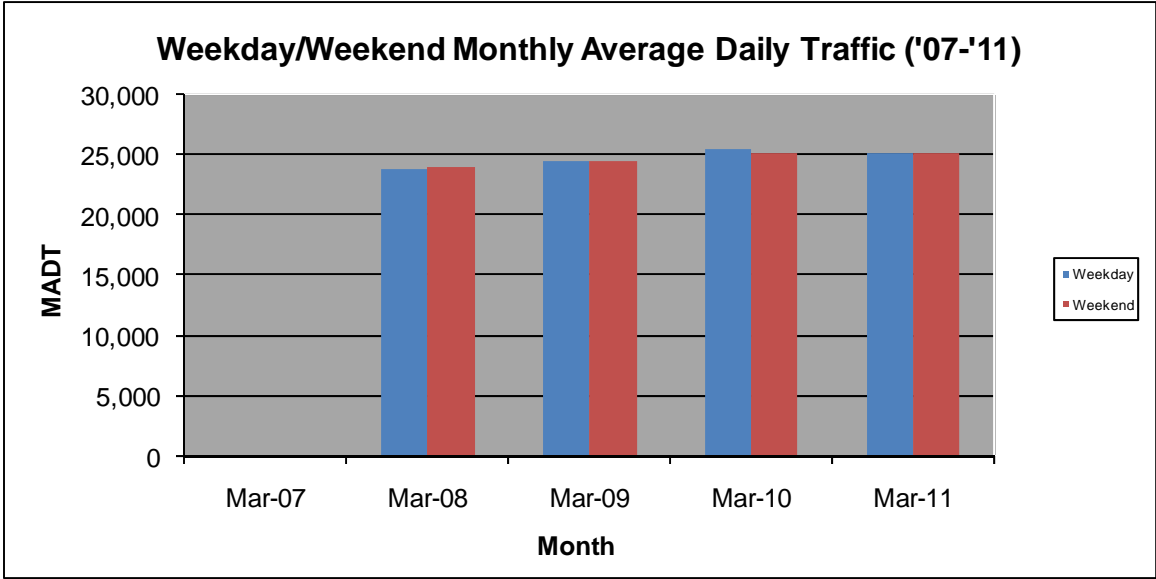

MONTHLY REPORT, STATION NO. 188 (ATR)

MARCH 2011

Station Measurement: VOLUME/SPEED/CLASS		
Route: TH 52	Route Direction: N/S	Lanes: 4
County: Olmsted	Closest City: Oronoco	
Location: .25 MI N OF CSAH12 (100TH ST NW), S OF ORONOCO		
Ref Post: 066+00.000	True Mile: 65.344	Sequence No. 6770
Volume: 775,526		MADT: 25,017
Weekday MADT: 25,084		Weekend MADT: 25,184

Note: No data for 2007... Currently reports data from weigh-in-motion station #32 installed in 2008

Note: 'Weekday' defined as Monday-Friday, 'Weekend' defined as Saturday-Sunday