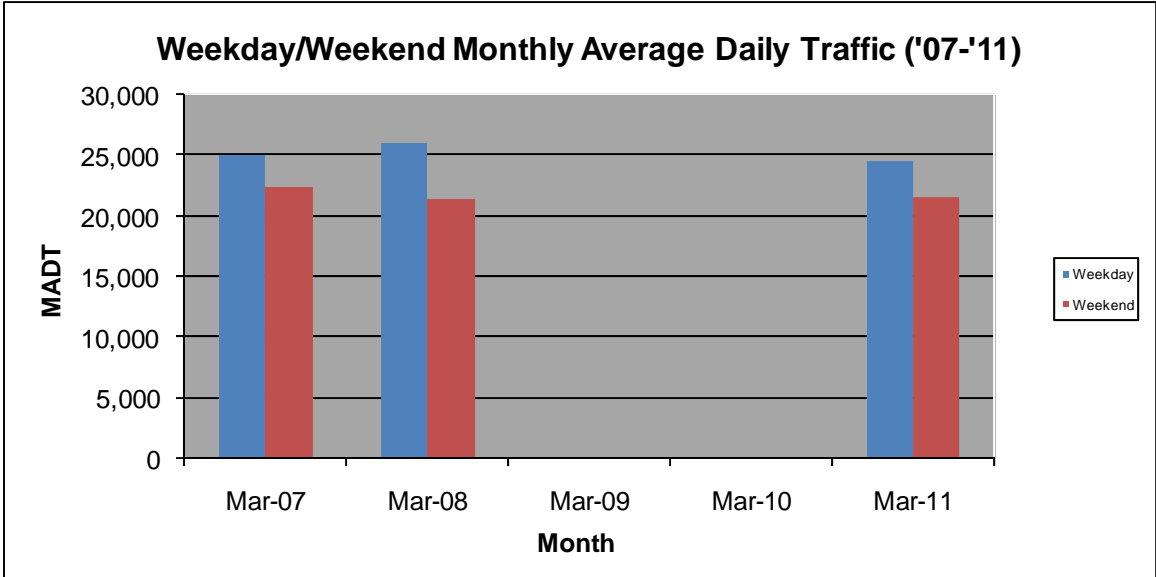

Note: 'Weekday' defined as Monday-Friday, 'Weekend' defined as Saturday-Sunday