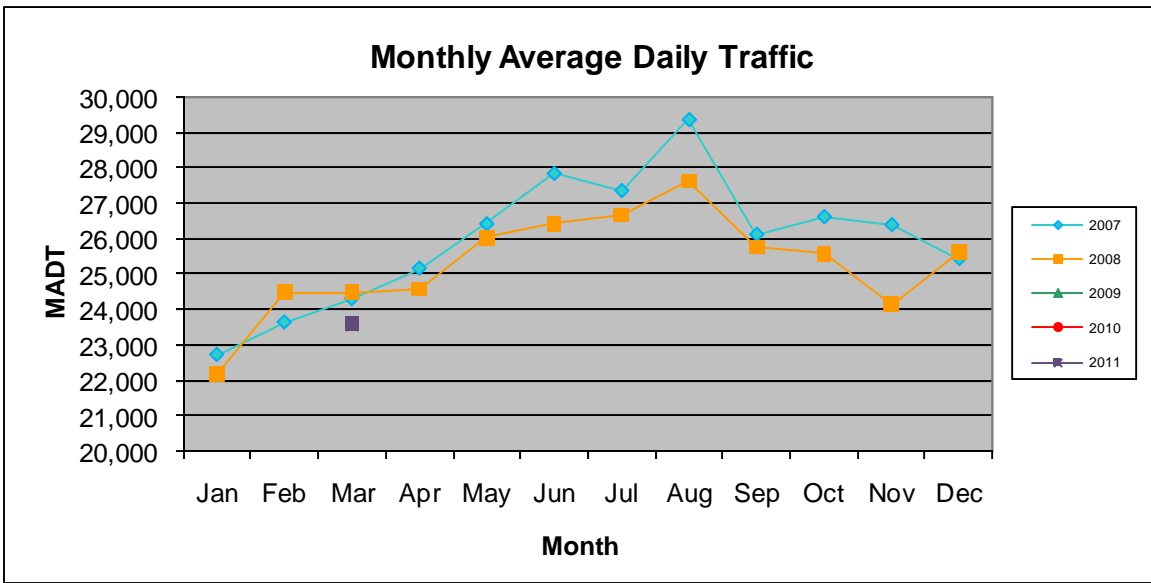

# MONTHLY REPORT, STATION NO. 110 (ATR)

## MARCH 2011

Station Measurement: VOLUME		
Route: TH 53	Route Direction: N/S	Lanes: 4
County: St Louis		Closest City: Duluth
Location: SE OF CSAH6 (MAPLE GROVE RD) IN DULUTH		
Ref Post: 005+00.000	True Mile: 6.129	Sequence No. 9827
<b>Volume: 731,524</b>		<b>MADT: 23,598</b>
<b>Weekday MADT: 7,814</b>		<b>Weekend MADT: 7,080</b>

Note: No data January 2009 to date; sensors destroyed by construction

Note: 'Weekday' defined as Monday-Friday, 'Weekend' defined as Saturday-Sunday