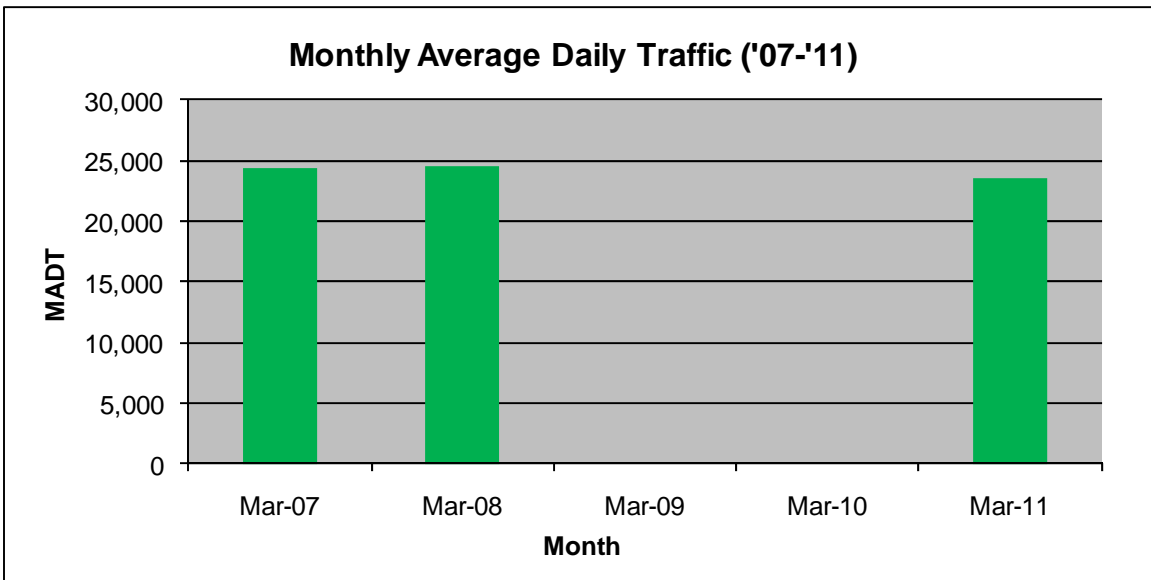

# MONTHLY REPORT, STATION NO. 110 (ATR)

## MARCH 2011

Station Measurement: VOLUME		
Route: TH 53	Route Direction: N/S	Lanes: 4
County: St Louis		Closest City: Duluth
Location: SE OF CSAH6 (MAPLE GROVE RD) IN DULUTH		
Ref Post: 005+00.000	True Mile: 6.129	Sequence No. 9827
<b>Volume: 731,524</b>		<b>MADT: 23,598</b>
<b>Weekday MADT: 7,814</b>		<b>Weekend MADT: 7,080</b>

Note: No data January 2009 to date; sensors destroyed by construction

Note: 'Weekday' defined as Monday-Friday, 'Weekend' defined as Saturday-Sunday