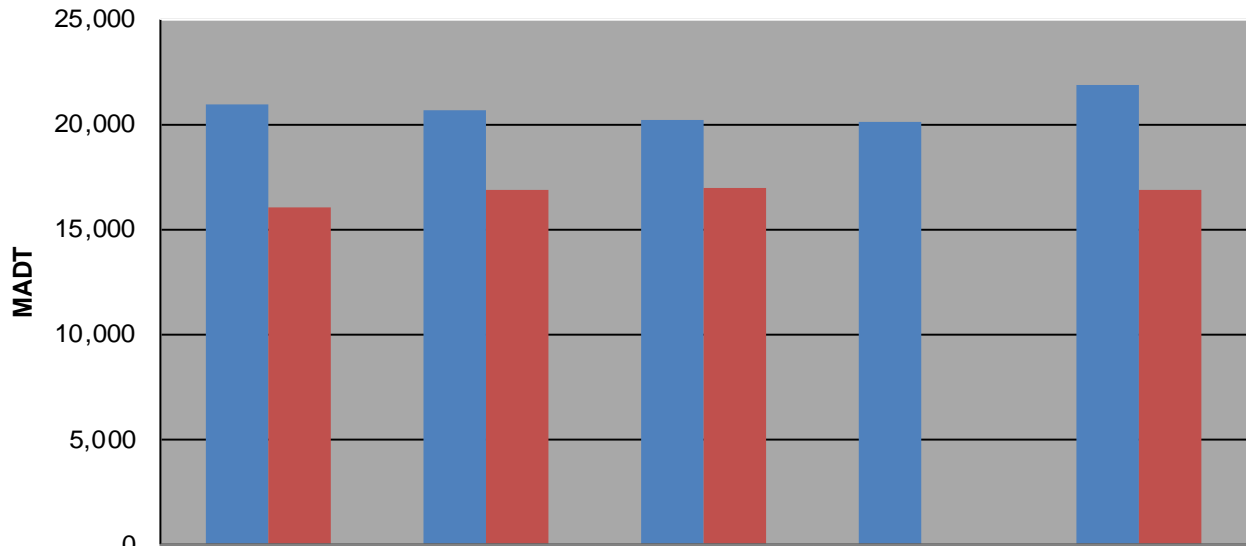

MONTHLY REPORT, STATION NO. 407 (ATR)

JUNE 2018

Station Measurement: VOLUME/SPEED/CLASS		
Route: CSAH 15	Route Direction: E/W	Lanes: 2
County: Hennepin		Closest City: Orono
Functional Class: Urban Minor Arterial		
Location: NE OF SPATES AVE IN ORONO		
Ref Post: 010+00.900	True Mile: 10.9	Sequence No. 9885
Volume: 612,538		MADT: 20,418
Weekday (M-F) MADT: 21,866		Weekend (Sa-Su) MADT: 16,866

Weekday (WD)/Weekend (WE) Monthly Average Daily Traffic

	Jan	Feb	Mar	Apr	May	Jun	Jul	Aug	Sep	Oct	Nov	Dec
'14 WD	14,604	14,944	15,416	16,836	18,928	20,962	20,612	20,286	18,388	18,170	16,332	16,510
'14 WE	10,974	11,022	11,330	12,896	15,502	16,016	15,806	15,576	14,810	13,374	11,834	12,360
'15 WD	15,718	16,134	16,452	17,300	18,584	20,676	19,950	19,544	18,390	17,974	16,740	16,430
'15 WE	11,562	11,766	12,094	13,540	15,002	16,890	16,182	15,154	14,648	13,274	12,110	12,410
'16 WD	15,500	15,568	16,088	17,416	18,652	20,176	19,712	19,180	17,518	17,892	16,210	16,266
'16 WE	11,070	11,782	12,052	13,354	15,612	16,936	15,886	15,280	14,324	13,034	11,858	10,864
'17 WD	15,192	15,696	15,606	16,902	16,896	20,104						
'17 WE	11,216	11,716	11,702	13,038	14,900	16,590						
'18 WD						21,866						
'18 WE						16,866						

Note: 'Weekday' defined as Monday-Friday, 'Weekend' defined as Saturday-Sunday

Weekday/Weekend Monthly Average Daily Traffic ('14-'18)

	Jun-14	Jun-15	Jun-16	Jun-17	Jun-18
Weekday	20,962	20,676	20,176	20,104	21,866
Weekend	16,016	16,890	16,936		16,866