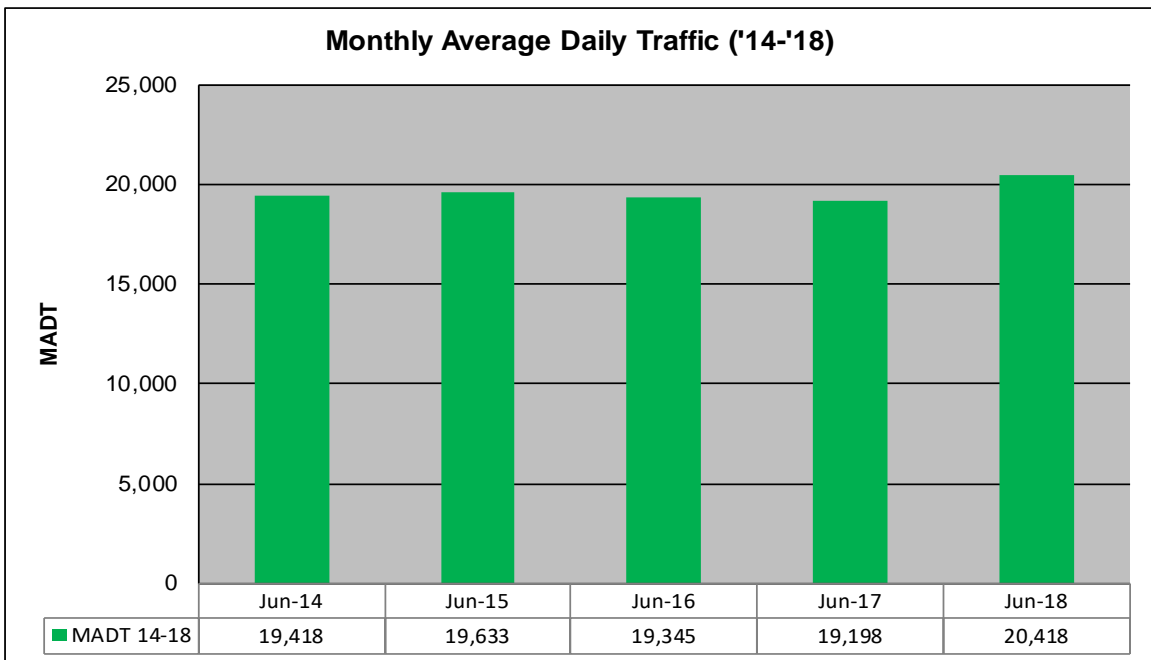

MONTHLY REPORT, STATION NO. 407 (ATR)

JUNE 2018

Station Measurement: VOLUME/SPEED/CLASS		
Route: CSAH 15	Route Direction: E/W	Lanes: 2
County: Hennepin		Closest City: Orono
Functional Class: Urban Minor Arterial		
Location: NE OF SPATES AVE IN ORONO		
Ref Post: 010+00.900	True Mile: 10.9	Sequence No. 9885
Volume: 612,538		MADT: 20,418
Weekday (M-F) MADT: 21,866		Weekend (Sa-Su) MADT: 16,866

Weekday (WD)/Weekend (WE) Monthly Average Daily Traffic

	Jan	Feb	Mar	Apr	May	Jun	Jul	Aug	Sep	Oct	Nov	Dec
'14 WD	14,604	14,944	15,416	16,836	18,928	20,962	20,612	20,286	18,388	18,170	16,332	16,510
'14 WE	10,974	11,022	11,330	12,896	15,502	16,016	15,806	15,576	14,810	13,374	11,834	12,360
'15 WD	15,718	16,134	16,452	17,300	18,584	20,676	19,950	19,544	18,390	17,974	16,740	16,430
'15 WE	11,562	11,766	12,094	13,540	15,002	16,890	16,182	15,154	14,648	13,274	12,110	12,410
'16 WD	15,500	15,568	16,088	17,416	18,652	20,176	19,712	19,180	17,518	17,892	16,210	16,266
'16 WE	11,070	11,782	12,052	13,354	15,612	16,936	15,886	15,280	14,324	13,034	11,858	10,864
'17 WD	15,192	15,696	15,606	16,902	16,896	20,104						
'17 WE	11,216	11,716	11,702	13,038	14,900	16,590						
'18 WD						21,866						
'18 WE						16,866						

Note: 'Weekday' defined as Monday-Friday, 'Weekend' defined as Saturday-Sunday

Weekday/Weekend Monthly Average Daily Traffic ('14-'18)

	Jun-14	Jun-15	Jun-16	Jun-17	Jun-18
Weekday	20,962	20,676	20,176	20,104	21,866
Weekend	16,016	16,890	16,936		16,866