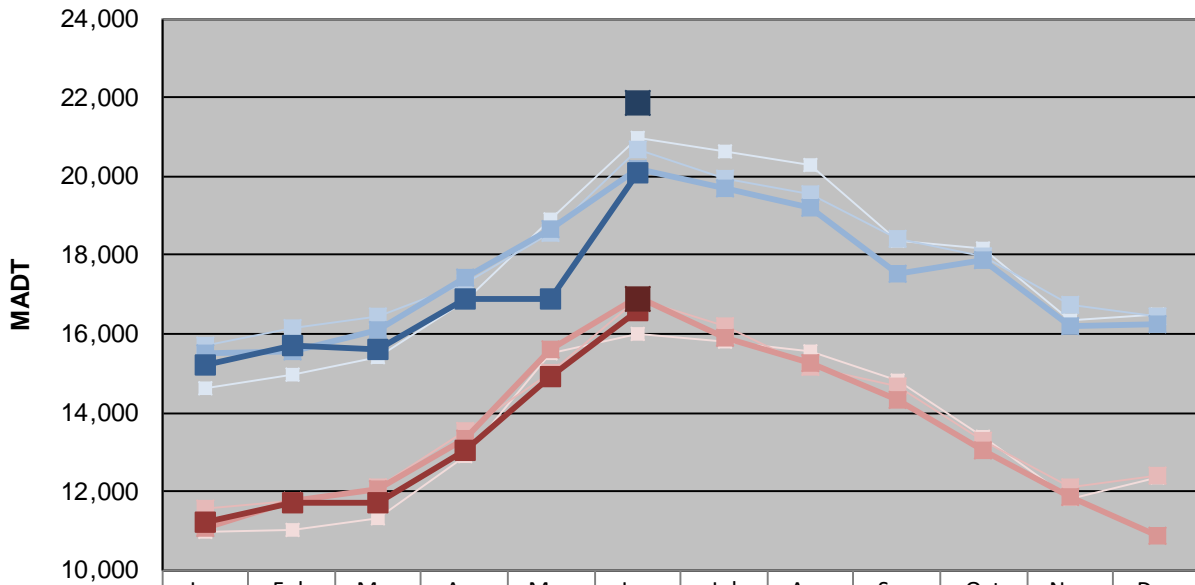

MONTHLY REPORT, STATION NO. 407 (ATR)

JUNE 2018

Station Measurement: VOLUME/SPEED/CLASS		
Route: CSAH 15	Route Direction: E/W	Lanes: 2
County: Hennepin		Closest City: Orono
Functional Class: Urban Minor Arterial		
Location: NE OF SPATES AVE IN ORONO		
Ref Post: 010+00.900	True Mile: 10.9	Sequence No. 9885
Volume: 612,538		MADT: 20,418
Weekday (M-F) MADT: 21,866		Weekend (Sa-Su) MADT: 16,866

Weekday (WD)/Weekend (WE) Monthly Average Daily Traffic

	Jan	Feb	Mar	Apr	May	Jun	Jul	Aug	Sep	Oct	Nov	Dec
'14 WD	14,604	14,944	15,416	16,836	18,928	20,962	20,612	20,286	18,388	18,170	16,332	16,510
'14 WE	10,974	11,022	11,330	12,896	15,502	16,016	15,806	15,576	14,810	13,374	11,834	12,360
'15 WD	15,718	16,134	16,452	17,300	18,584	20,676	19,950	19,544	18,390	17,974	16,740	16,430
'15 WE	11,562	11,766	12,094	13,540	15,002	16,890	16,182	15,154	14,648	13,274	12,110	12,410
'16 WD	15,500	15,568	16,088	17,416	18,652	20,176	19,712	19,180	17,518	17,892	16,210	16,266
'16 WE	11,070	11,782	12,052	13,354	15,612	16,936	15,886	15,280	14,324	13,034	11,858	10,864
'17 WD	15,192	15,696	15,606	16,902	16,896	20,104						
'17 WE	11,216	11,716	11,702	13,038	14,900	16,590						
'18 WD						21,866						
'18 WE						16,866						

Note: 'Weekday' defined as Monday-Friday, 'Weekend' defined as Saturday-Sunday

Weekday/Weekend Monthly Average Daily Traffic ('14-'18)

	Jun-14	Jun-15	Jun-16	Jun-17	Jun-18
Weekday	20,962	20,676	20,176	20,104	21,866
Weekend	16,016	16,890	16,936		16,866