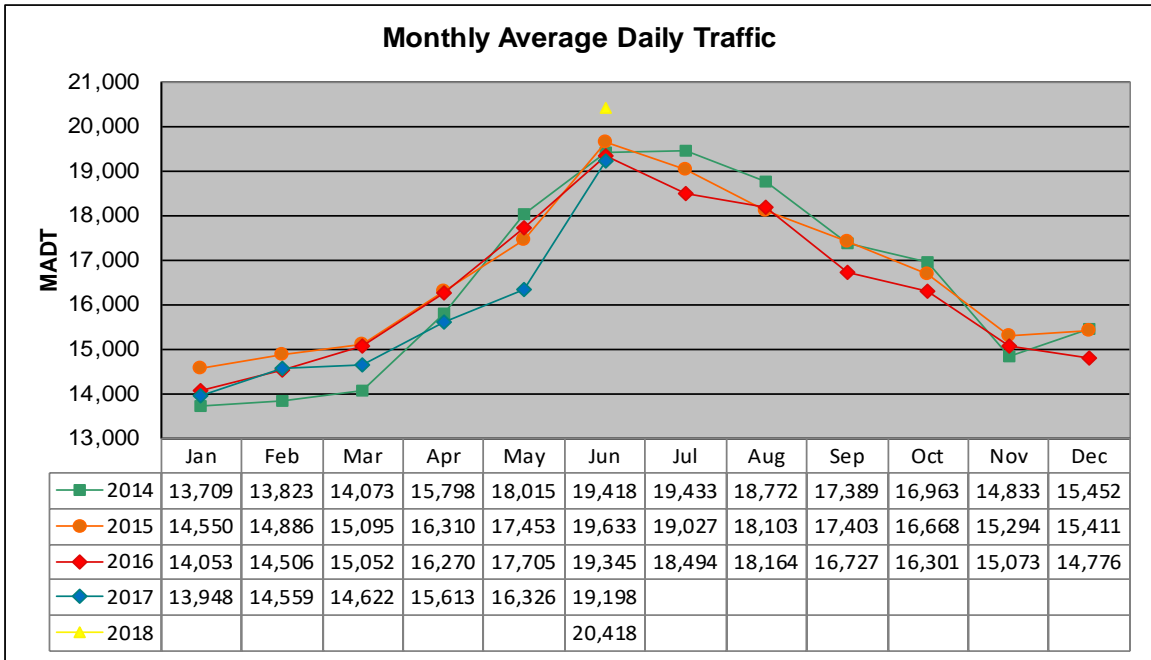

MONTHLY REPORT, STATION NO. 407 (ATR)

JUNE 2018

Station Measurement: VOLUME/SPEED/CLASS		
Route: CSAH 15	Route Direction: E/W	Lanes: 2
County: Hennepin		Closest City: Orono
Functional Class: Urban Minor Arterial		
Location: NE OF SPATES AVE IN ORONO		
Ref Post: 010+00.900	True Mile: 10.9	Sequence No. 9885
Volume: 612,538		MADT: 20,418
Weekday (M-F) MADT: 21,866		Weekend (Sa-Su) MADT: 16,866

Weekday (WD)/Weekend (WE) Monthly Average Daily Traffic

	Jan	Feb	Mar	Apr	May	Jun	Jul	Aug	Sep	Oct	Nov	Dec
'14 WD	14,604	14,944	15,416	16,836	18,928	20,962	20,612	20,286	18,388	18,170	16,332	16,510
'14 WE	10,974	11,022	11,330	12,896	15,502	16,016	15,806	15,576	14,810	13,374	11,834	12,360
'15 WD	15,718	16,134	16,452	17,300	18,584	20,676	19,950	19,544	18,390	17,974	16,740	16,430
'15 WE	11,562	11,766	12,094	13,540	15,002	16,890	16,182	15,154	14,648	13,274	12,110	12,410
'16 WD	15,500	15,568	16,088	17,416	18,652	20,176	19,712	19,180	17,518	17,892	16,210	16,266
'16 WE	11,070	11,782	12,052	13,354	15,612	16,936	15,886	15,280	14,324	13,034	11,858	10,864
'17 WD	15,192	15,696	15,606	16,902	16,896	20,104						
'17 WE	11,216	11,716	11,702	13,038	14,900	16,590						
'18 WD						21,866						
'18 WE						16,866						

Note: 'Weekday' defined as Monday-Friday, 'Weekend' defined as Saturday-Sunday

Weekday/Weekend Monthly Average Daily Traffic ('14-'18)

	Jun-14	Jun-15	Jun-16	Jun-17	Jun-18
Weekday	20,962	20,676	20,176	20,104	21,866
Weekend	16,016	16,890	16,936		16,866