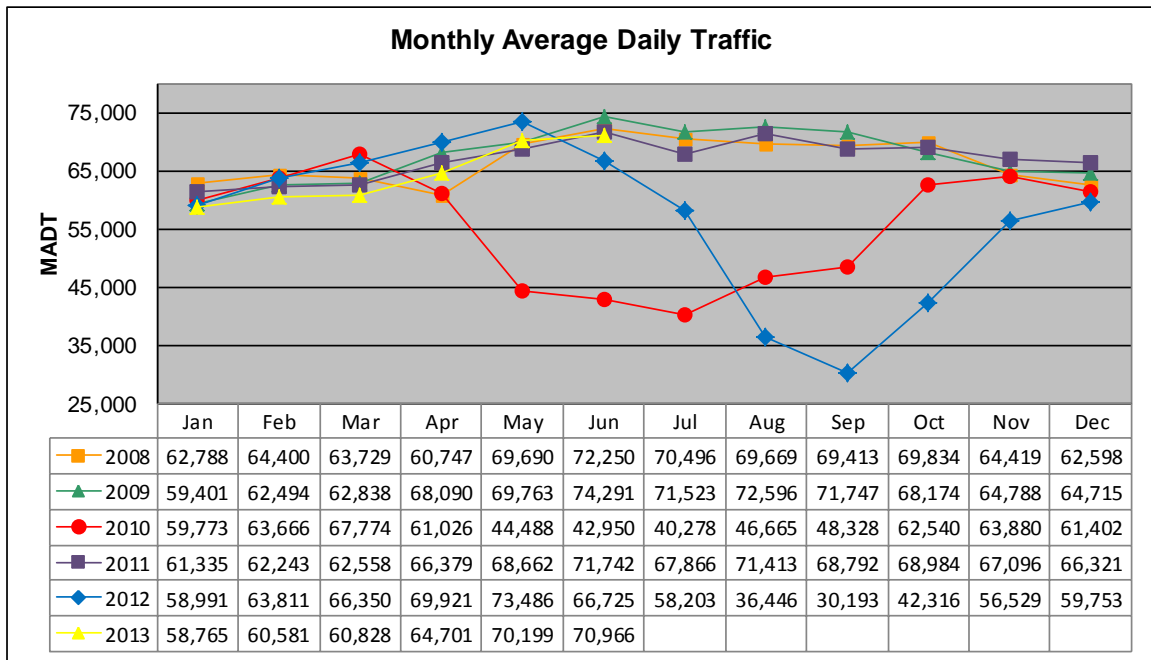

## JUNE 2013

Station Measurement: VOLUME/SPEED/CLASS		
Route: I-694	Route Direction: N/S	Lanes: 4
County: Washington		Closest City: Oakdale
Functional Class: Urban Principal Arterial - Interstate		
Location: S OF CSAH35 (50TH ST N) IN OAKDALE		
Ref Post: 053+00.290	True Mile: 53.237	Sequence No. 9858
<b>Volume: 2,128,991</b>		<b>MADT: 70,966</b>
<b>Weekday (M-F) MADT: 76,882</b>		<b>Weekend (Sa-Su) MADT: 59,138</b>

Note: Decrease in traffic April 2008 due to construction on I-694 and I-35W... Decrease in traffic April to October 2010 and June to November 2012 due to construction on I-694

### Weekday (WD)/Weekend (WE) Monthly Average Daily Traffic

	Jan	Feb	Mar	Apr	May	Jun	Jul	Aug	Sep	Oct	Nov	Dec
'08 WD	68,310	70,060	70,250	66,018	75,048	78,258	75,800	76,932	75,374	74,876	71,532	68,090
'08 WE	47,334	49,004	50,436	46,270	55,524	58,920	54,548	53,878	54,100	54,122	50,194	47,150
'09 WD	64,706	67,590	68,356	73,482	75,922	79,212	76,990	79,642	77,784	73,554	70,852	68,622
'09 WE	45,898	49,752	50,442	53,138	56,334	61,416	55,372	58,088	54,922	53,984	51,402	53,582
'10 WD	65,974	68,266	72,930	64,200	46,934	44,318	41,424	48,342	50,422	67,784	69,748	67,672
'10 WE	46,876	52,164	53,500	51,666	39,684	39,230	37,178	42,732	42,304	51,132	47,850	43,108
'11 WD	68,226	67,630	67,244	72,222	74,524	76,404	74,018	76,750	74,258	75,110	72,714	71,110
'11 WE	47,436	48,750	49,506	52,124	55,692	58,600	54,632	56,486	52,718	56,484	51,200	53,274
'12 WD	64,720	69,226	72,212	76,948	78,236	70,970	63,038	37,082	31,172	43,600	60,534	65,866
'12 WE	46,454	49,880	50,964	54,296	59,280	56,046	47,126	34,640	28,238	39,106	45,740	47,664
'13 WD	63,860	66,354	66,070	69,398	74,746	76,882						
'13 WE	44,382	46,146	49,352	51,722	56,156	59,138						

### Weekday/Weekend Monthly Average Daily Traffic ('08-'13)

	Jun-08	Jun-09	Jun-10	Jun-11	Jun-12	Jun-13
Weekday	78,258	79,212	44,318	76,404	70,970	76,882
Weekend	58,920	61,416	39,230	58,600	56,046	59,138