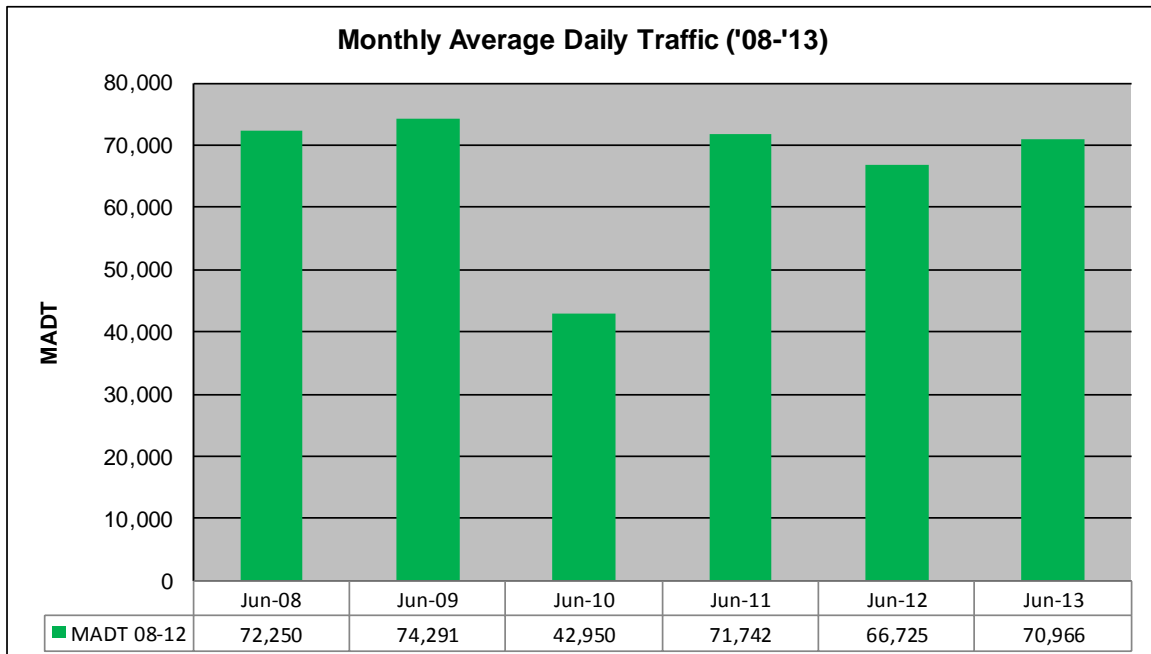

Note: Decrease in traffic April 2008 due to construction on I-694 and I-35W... Decrease in traffic April to October 2010 and June to November 2012 due to construction on I-694

### Weekday (WD)/Weekend (WE) Monthly Average Daily Traffic

	Jan	Feb	Mar	Apr	May	Jun	Jul	Aug	Sep	Oct	Nov	Dec
'08 WD	68,310	70,060	70,250	66,018	75,048	78,258	75,800	76,932	75,374	74,876	71,532	68,090
'08 WE	47,334	49,004	50,436	46,270	55,524	58,920	54,548	53,878	54,100	54,122	50,194	47,150
'09 WD	64,706	67,590	68,356	73,482	75,922	79,212	76,990	79,642	77,784	73,554	70,852	68,622
'09 WE	45,898	49,752	50,442	53,138	56,334	61,416	55,372	58,088	54,922	53,984	51,402	53,582
'10 WD	65,974	68,266	72,930	64,200	46,934	44,318	41,424	48,342	50,422	67,784	69,748	67,672
'10 WE	46,876	52,164	53,500	51,666	39,684	39,230	37,178	42,732	42,304	51,132	47,850	43,108
'11 WD	68,226	67,630	67,244	72,222	74,524	76,404	74,018	76,750	74,258	75,110	72,714	71,110
'11 WE	47,436	48,750	49,506	52,124	55,692	58,600	54,632	56,486	52,718	56,484	51,200	53,274
'12 WD	64,720	69,226	72,212	76,948	78,236	70,970	63,038	37,082	31,172	43,600	60,534	65,866
'12 WE	46,454	49,880	50,964	54,296	59,280	56,046	47,126	34,640	28,238	39,106	45,740	47,664
'13 WD	63,860	66,354	66,070	69,398	74,746	76,882						
'13 WE	44,382	46,146	49,352	51,722	56,156	59,138						