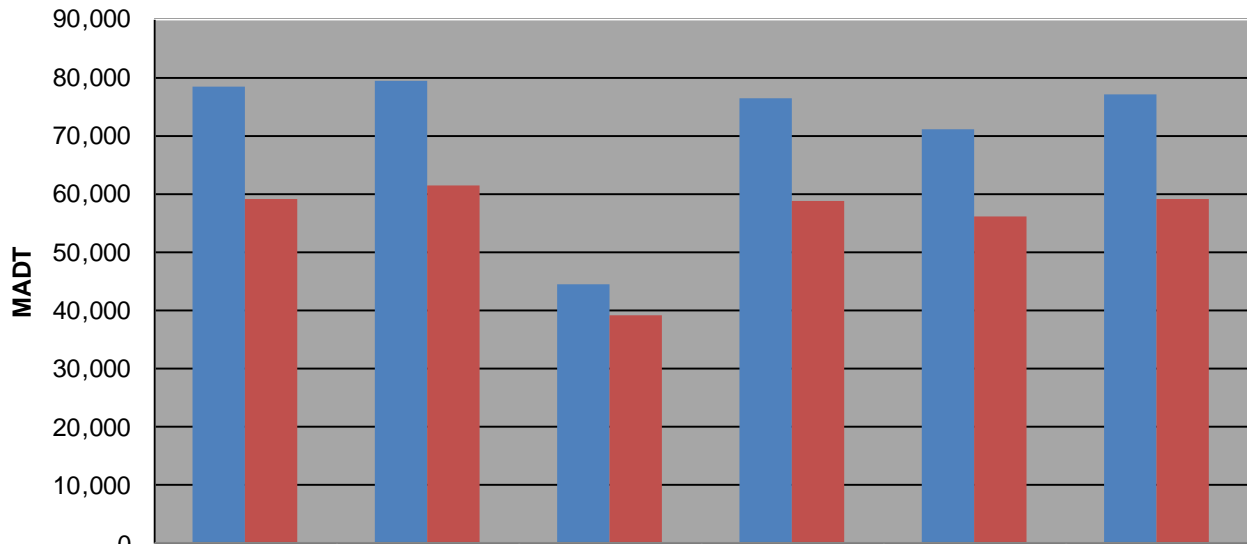

Weekday/Weekend Monthly Average Daily Traffic ('08-'13)

	Jun-08	Jun-09	Jun-10	Jun-11	Jun-12	Jun-13
Weekday	78,258	79,212	44,318	76,404	70,970	76,882
Weekend	58,920	61,416	39,230	58,600	56,046	59,138