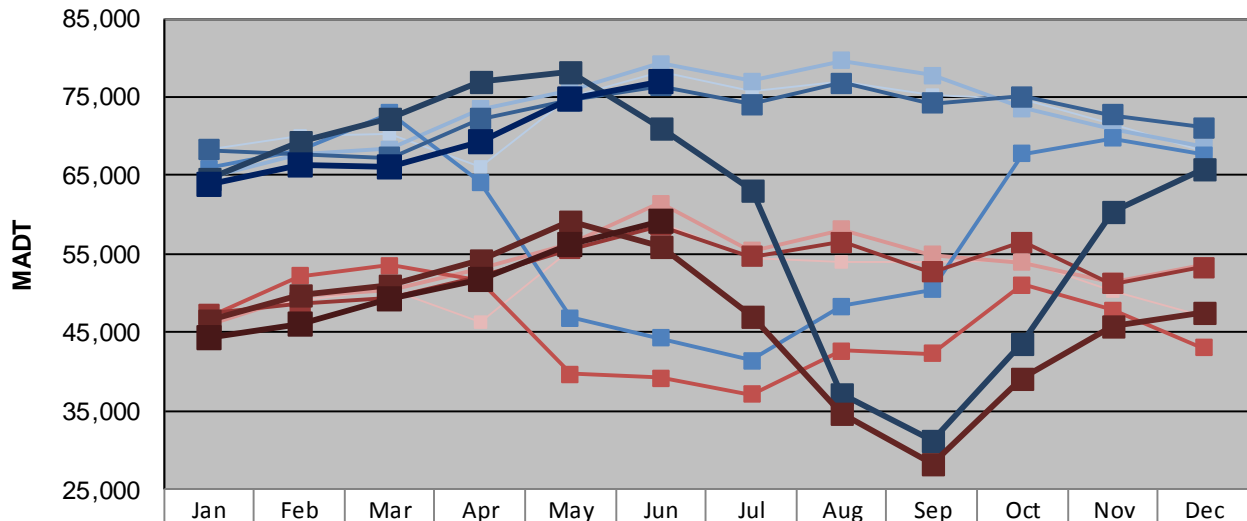

## JUNE 2013

Station Measurement: VOLUME/SPEED/CLASS		
Route: I-694	Route Direction: N/S	Lanes: 4
County: Washington		Closest City: Oakdale
Functional Class: Urban Principal Arterial - Interstate		
Location: S OF CSAH35 (50TH ST N) IN OAKDALE		
Ref Post: 053+00.290	True Mile: 53.237	Sequence No. 9858
<b>Volume: 2,128,991</b>		<b>MADT: 70,966</b>
<b>Weekday (M-F) MADT: 76,882</b>		<b>Weekend (Sa-Su) MADT: 59,138</b>

Note: Decrease in traffic April 2008 due to construction on I-694 and I-35W... Decrease in traffic April to October 2010 and June to November 2012 due to construction on I-694

### Weekday (WD)/Weekend (WE) Monthly Average Daily Traffic

	Jan	Feb	Mar	Apr	May	Jun	Jul	Aug	Sep	Oct	Nov	Dec
'08 WD	68,310	70,060	70,250	66,018	75,048	78,258	75,800	76,932	75,374	74,876	71,532	68,090
'08 WE	47,334	49,004	50,436	46,270	55,524	58,920	54,548	53,878	54,100	54,122	50,194	47,150
'09 WD	64,706	67,590	68,356	73,482	75,922	79,212	76,990	79,642	77,784	73,554	70,852	68,622
'09 WE	45,898	49,752	50,442	53,138	56,334	61,416	55,372	58,088	54,922	53,984	51,402	53,582
'10 WD	65,974	68,266	72,930	64,200	46,934	44,318	41,424	48,342	50,422	67,784	69,748	67,672
'10 WE	46,876	52,164	53,500	51,666	39,684	39,230	37,178	42,732	42,304	51,132	47,850	43,108
'11 WD	68,226	67,630	67,244	72,222	74,524	76,404	74,018	76,750	74,258	75,110	72,714	71,110
'11 WE	47,436	48,750	49,506	52,124	55,692	58,600	54,632	56,486	52,718	56,484	51,200	53,274
'12 WD	64,720	69,226	72,212	76,948	78,236	70,970	63,038	37,082	31,172	43,600	60,534	65,866
'12 WE	46,454	49,880	50,964	54,296	59,280	56,046	47,126	34,640	28,238	39,106	45,740	47,664
'13 WD	63,860	66,354	66,070	69,398	74,746	76,882						
'13 WE	44,382	46,146	49,352	51,722	56,156	59,138						