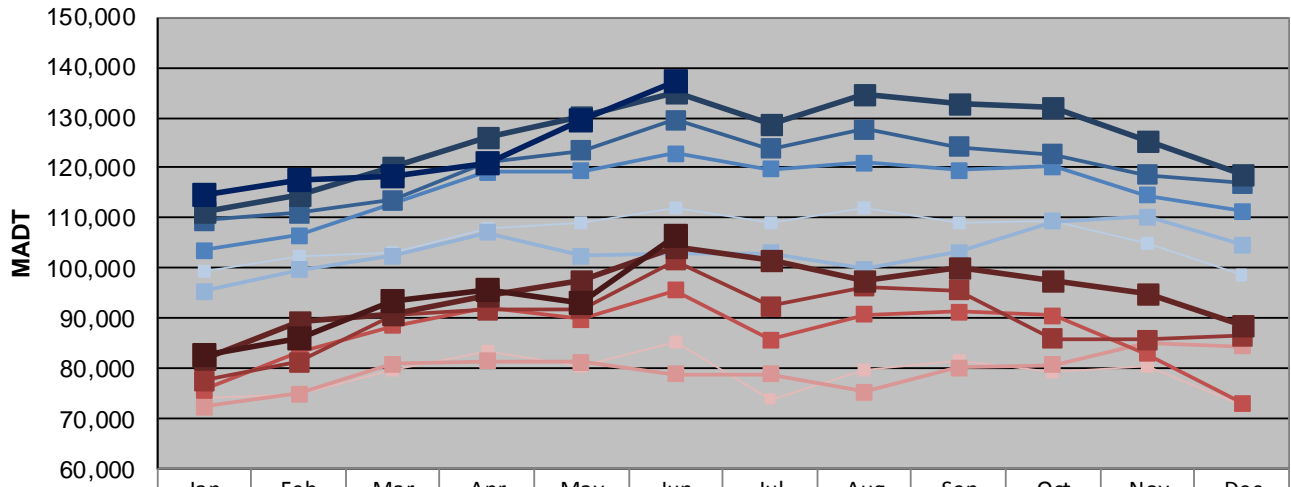

## JUNE 2013

<b>Station Measurement: VOLUME</b>		
Route: I-35W	Route Direction: N/S	Lanes: 6
County: Hennepin		Closest City: Bloomington
Functional Class: Urban Principal Arterial - Interstate		
Location: N OF MN RIVER BRIDGE IN BLOOMINGTON		
Ref Post: 004+00.500	True Mile: 4.55	Sequence No. 9843
<b>Volume: 3,805,560</b>		<b>MADT: 126,852</b>
<b>Weekday (M-F) MADT: 137,078</b>		<b>Weekend (Sa-Su) MADT: 106,402</b>

Note: Decrease in traffic May to August 2009 due to construction on I-35W

### Weekday (WD)/Weekend (WE) Monthly Average Daily Traffic

	Jan	Feb	Mar	Apr	May	Jun	Jul	Aug	Sep	Oct	Nov	Dec
'08 WD	99,552	102,488	103,056	107,868	109,176	112,192	109,210	111,864	109,182	109,492	105,014	98,614
'08 WE	74,048	74,822	79,864	83,422	80,436	85,278	73,942	79,616	81,550	79,454	80,654	72,714
'09 WD	95,418	99,748	102,414	107,178	102,488	102,964	102,964	99,850	103,118	109,238	110,228	104,644
'09 WE	72,390	75,010	81,048	81,512	81,318	78,912	78,912	75,312	80,248	80,834	85,096	84,508
'10 WD	103,556	106,480	113,056	119,210	119,410	122,926	119,624	121,010	119,460	120,228	114,604	111,318
'10 WE	75,854	83,336	88,476	92,062	89,838	95,628	85,830	90,874	91,420	90,622	82,914	73,084
'11 WD	109,596	110,914	113,540	121,030	123,434	129,472	123,728	127,650	124,220	122,732	118,674	116,900
'11 WE	77,608	81,360	90,632	91,696	91,868	101,462	92,470	96,312	95,542	86,052	85,794	86,552
'12 WD	111,306	114,452	120,104	126,114	130,234	134,840	128,810	134,654	132,908	131,874	125,456	118,666
'12 WE	81,834	89,460	90,948	94,732	97,526	104,268	101,802	97,532	100,148	97,580	94,898	88,498
'13 WD	114,730	117,442	118,412	121,070	129,364	137,078						
'13 WE	82,864	86,228	93,540	95,780	93,210	106,402						