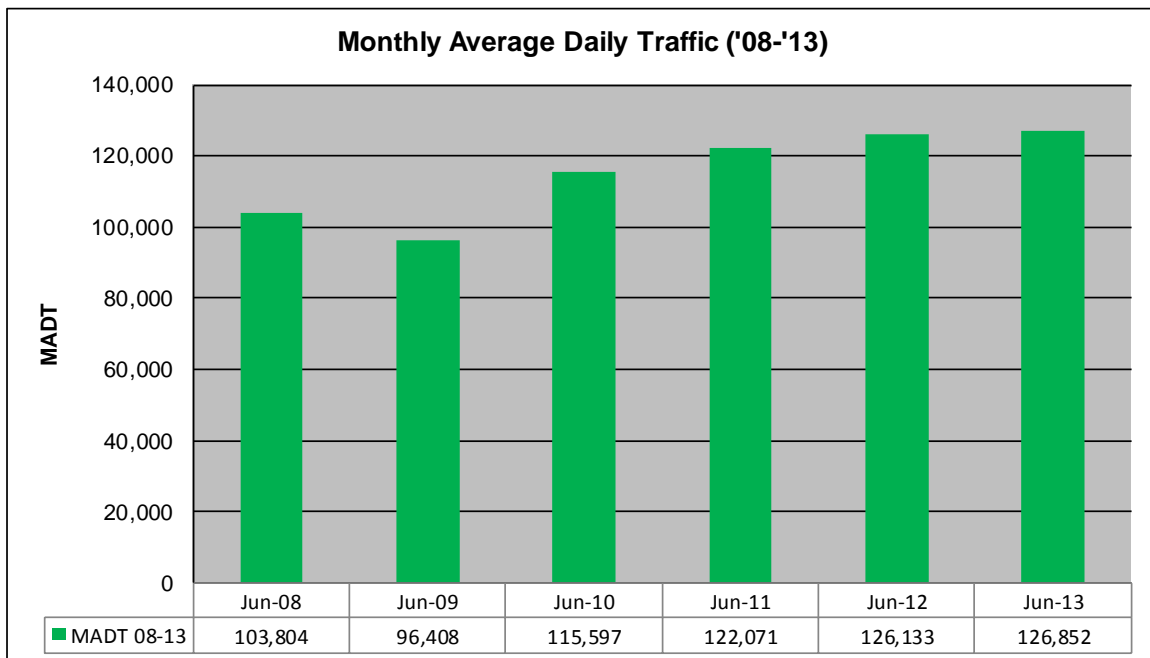

# MONTHLY REPORT, STATION NO. 315 (ATR)

Note: Decrease in traffic May to August 2009 due to construction on I-35W

### Weekday (WD)/Weekend (WE) Monthly Average Daily Traffic

	Jan	Feb	Mar	Apr	May	Jun	Jul	Aug	Sep	Oct	Nov	Dec
'08 WD	99,552	102,488	103,056	107,868	109,176	112,192	109,210	111,864	109,182	109,492	105,014	98,614
'08 WE	74,048	74,822	79,864	83,422	80,436	85,278	73,942	79,616	81,550	79,454	80,654	72,714
'09 WD	95,418	99,748	102,414	107,178	102,488	102,964	102,964	99,850	103,118	109,238	110,228	104,644
'09 WE	72,390	75,010	81,048	81,512	81,318	78,912	78,912	75,312	80,248	80,834	85,096	84,508
'10 WD	103,556	106,480	113,056	119,210	119,410	122,926	119,624	121,010	119,460	120,228	114,604	111,318
'10 WE	75,854	83,336	88,476	92,062	89,838	95,628	85,830	90,874	91,420	90,622	82,914	73,084
'11 WD	109,596	110,914	113,540	121,030	123,434	129,472	123,728	127,650	124,220	122,732	118,674	116,900
'11 WE	77,608	81,360	90,632	91,696	91,868	101,462	92,470	96,312	95,542	86,052	85,794	86,552
'12 WD	111,306	114,452	120,104	126,114	130,234	134,840	128,810	134,654	132,908	131,874	125,456	118,666
'12 WE	81,834	89,460	90,948	94,732	97,526	104,268	101,802	97,532	100,148	97,580	94,898	88,498
'13 WD	114,730	117,442	118,412	121,070	129,364	137,078						
'13 WE	82,864	86,228	93,540	95,780	93,210	106,402						

### Weekday/Weekend Monthly Average Daily Traffic ('08-'13)

	Jun-08	Jun-09	Jun-10	Jun-11	Jun-12	Jun-13
Weekday	112,192	102,964	122,926	129,472	134,840	137,078
Weekend	85,278	78,912	95,628	101,462	104,268	106,402