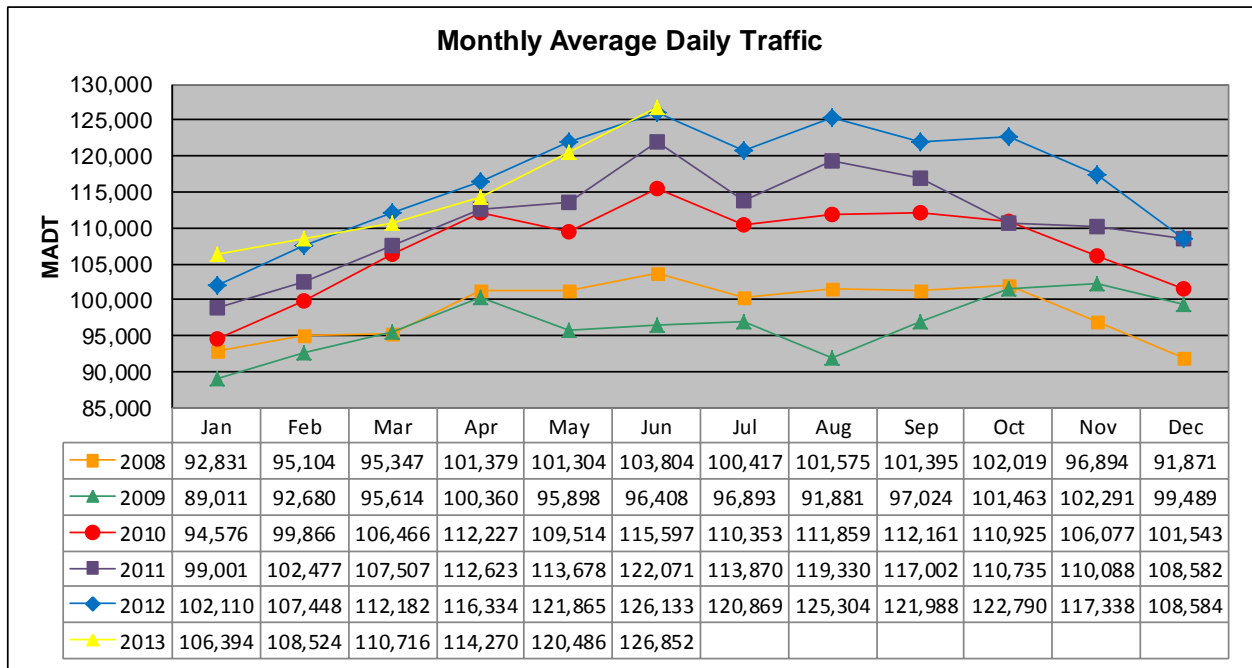

## JUNE 2013

<b>Station Measurement: VOLUME</b>		
Route: I-35W	Route Direction: N/S	Lanes: 6
County: Hennepin		Closest City: Bloomington
Functional Class: Urban Principal Arterial - Interstate		
Location: N OF MN RIVER BRIDGE IN BLOOMINGTON		
Ref Post: 004+00.500	True Mile: 4.55	Sequence No. 9843
<b>Volume: 3,805,560</b>		<b>MADT: 126,852</b>
<b>Weekday (M-F) MADT: 137,078</b>		<b>Weekend (Sa-Su) MADT: 106,402</b>

Note: Decrease in traffic May to August 2009 due to construction on I-35W

### Weekday (WD)/Weekend (WE) Monthly Average Daily Traffic

	Jan	Feb	Mar	Apr	May	Jun	Jul	Aug	Sep	Oct	Nov	Dec
'08 WD	99,552	102,488	103,056	107,868	109,176	112,192	109,210	111,864	109,182	109,492	105,014	98,614
'08 WE	74,048	74,822	79,864	83,422	80,436	85,278	73,942	79,616	81,550	79,454	80,654	72,714
'09 WD	95,418	99,748	102,414	107,178	102,488	102,964	102,964	99,850	103,118	109,238	110,228	104,644
'09 WE	72,390	75,010	81,048	81,512	81,318	78,912	78,912	75,312	80,248	80,834	85,096	84,508
'10 WD	103,556	106,480	113,056	119,210	119,410	122,926	119,624	121,010	119,460	120,228	114,604	111,318
'10 WE	75,854	83,336	88,476	92,062	89,838	95,628	85,830	90,874	91,420	90,622	82,914	73,084
'11 WD	109,596	110,914	113,540	121,030	123,434	129,472	123,728	127,650	124,220	122,732	118,674	116,900
'11 WE	77,608	81,360	90,632	91,696	91,868	101,462	92,470	96,312	95,542	86,052	85,794	86,552
'12 WD	111,306	114,452	120,104	126,114	130,234	134,840	128,810	134,654	132,908	131,874	125,456	118,666
'12 WE	81,834	89,460	90,948	94,732	97,526	104,268	101,802	97,532	100,148	97,580	94,898	88,498
'13 WD	114,730	117,442	118,412	121,070	129,364	137,078						
'13 WE	82,864	86,228	93,540	95,780	93,210	106,402						

### Weekday/Weekend Monthly Average Daily Traffic ('08-'13)

	Jun-08	Jun-09	Jun-10	Jun-11	Jun-12	Jun-13
Weekday	112,192	102,964	122,926	129,472	134,840	137,078
Weekend	85,278	78,912	95,628	101,462	104,268	106,402