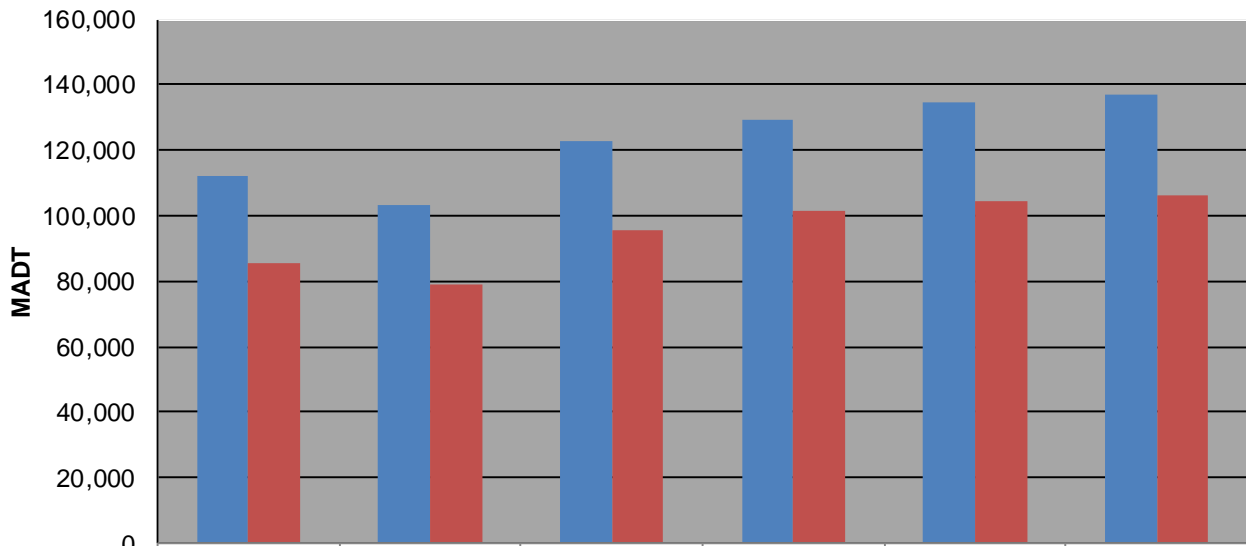

Weekday/Weekend Monthly Average Daily Traffic ('08-'13)

	Jun-08	Jun-09	Jun-10	Jun-11	Jun-12	Jun-13
Weekday	112,192	102,964	122,926	129,472	134,840	137,078
Weekend	85,278	78,912	95,628	101,462	104,268	106,402