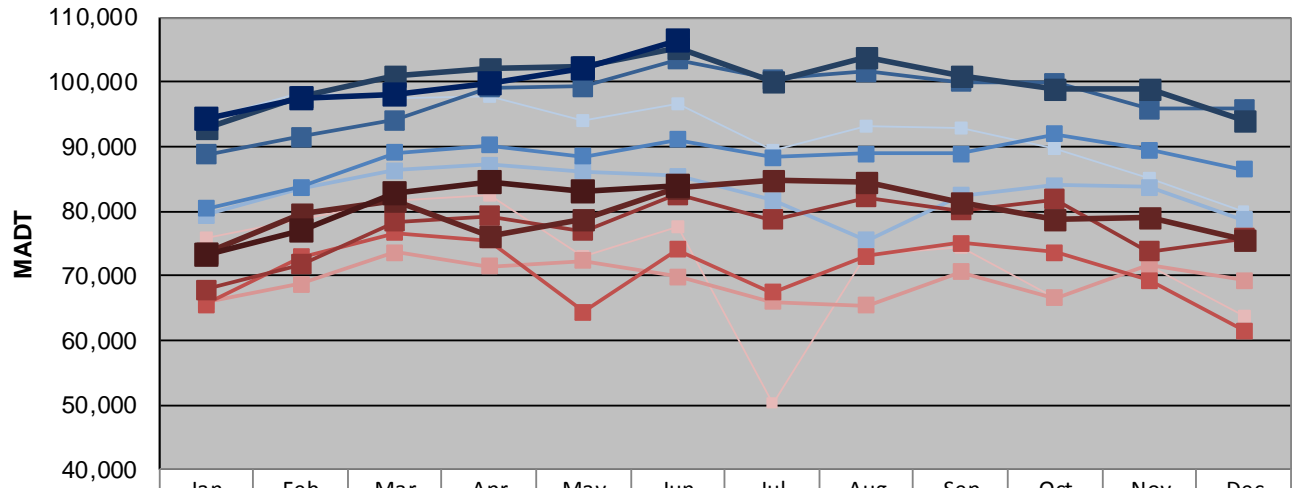

MONTHLY REPORT, STATION NO. 309 (ATR)

JUNE 2013

Station Measurement: VOLUME		
Route: TH 65	Route Direction: N/S	Lanes: 6
County: Hennepin		Closest City: Minneapolis
Functional Class: Urban Minor Arterial		
Location: S OF CSAH 5 (E FRANKLIN AVE) IN MINNEAPOLIS		
Ref Post: 000+00.480	True Mile: 0.48	Sequence No. 9838
Volume: 2,967,614		MADT: 98,920
Weekday (M-F) MADT: 106,436		Weekend (Sa-Su) MADT: 83,890

Note: Decrease in traffic 2008-2009 due to I-35W bridge collapse and construction on TH 62... Although traffic increased from 2009 to 2010, volumes were lower than expected due to construction on I-35W and TH 62

Weekday (WD)/Weekend (WE) Monthly Average Daily Traffic

	Jan	Feb	Mar	Apr	May	Jun	Jul	Aug	Sep	Oct	Nov	Dec
'08 WD	94,200	98,442	97,426	97,708	94,042	96,600	89,430	93,254	92,888	89,642	85,186	79,996
'08 WE	75,852	78,592	81,484	82,492	72,906	77,680	50,226	73,234	74,512	66,652	71,554	63,858
'09 WD	79,420	83,626	86,228	87,228	86,088	85,440	81,630	75,536	82,372	83,980	83,704	78,646
'09 WE	65,954	68,666	73,630	71,472	72,318	69,802	65,898	65,344	70,520	66,558	71,590	69,296
'10 WD	80,314	83,736	88,986	90,184	88,512	91,110	88,276	88,858	88,964	91,878	89,498	86,498
'10 WE	65,512	72,922	76,566	75,508	64,334	74,030	67,466	73,024	75,024	73,546	69,320	61,546
'11 WD	88,724	91,542	94,104	99,192	99,328	103,524	100,430	101,516	99,974	99,858	95,792	95,786
'11 WE	67,784	71,794	78,362	79,268	76,928	82,578	78,590	82,114	80,026	81,762	73,722	75,806
'12 WD	92,882	97,624	100,822	102,040	102,392	105,360	100,084	103,934	101,050	98,834	99,032	93,974
'12 WE	73,406	79,596	81,592	76,054	78,704	83,610	84,858	84,582	81,230	78,700	78,996	75,418
'13 WD	94,380	97,426	97,926	99,764	102,162	106,436						
'13 WE	73,278	77,124	82,752	84,464	82,974	83,890						