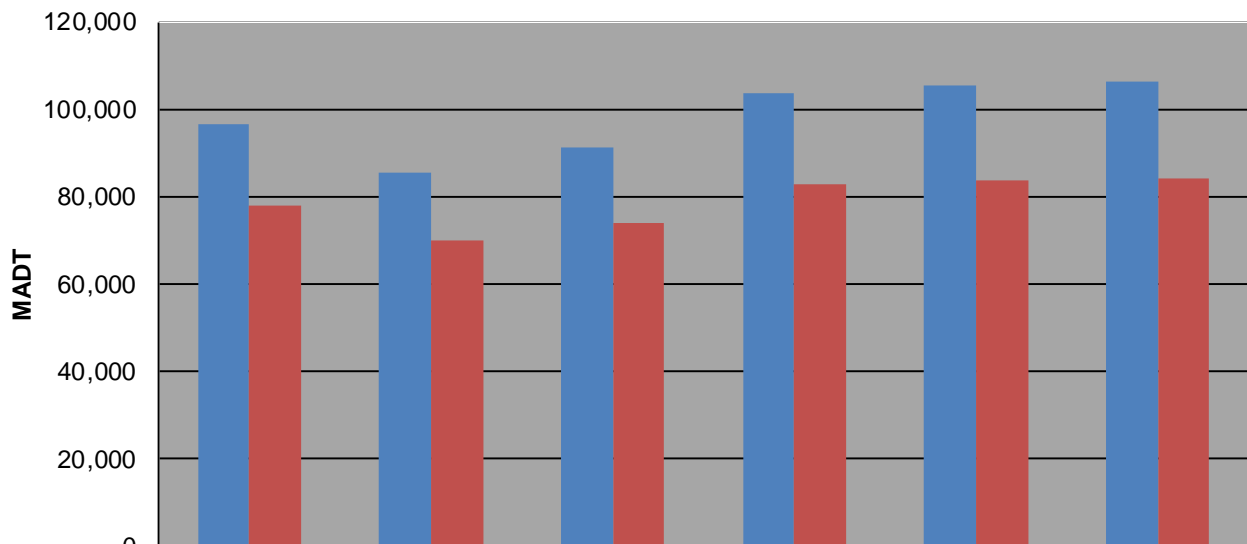

Weekday/Weekend Monthly Average Daily Traffic ('08-'13)

	Jun-08	Jun-09	Jun-10	Jun-11	Jun-12	Jun-13
Weekday	96,600	85,440	91,110	103,524	105,360	106,436
Weekend	77,680	69,802	74,030	82,578	83,610	83,890