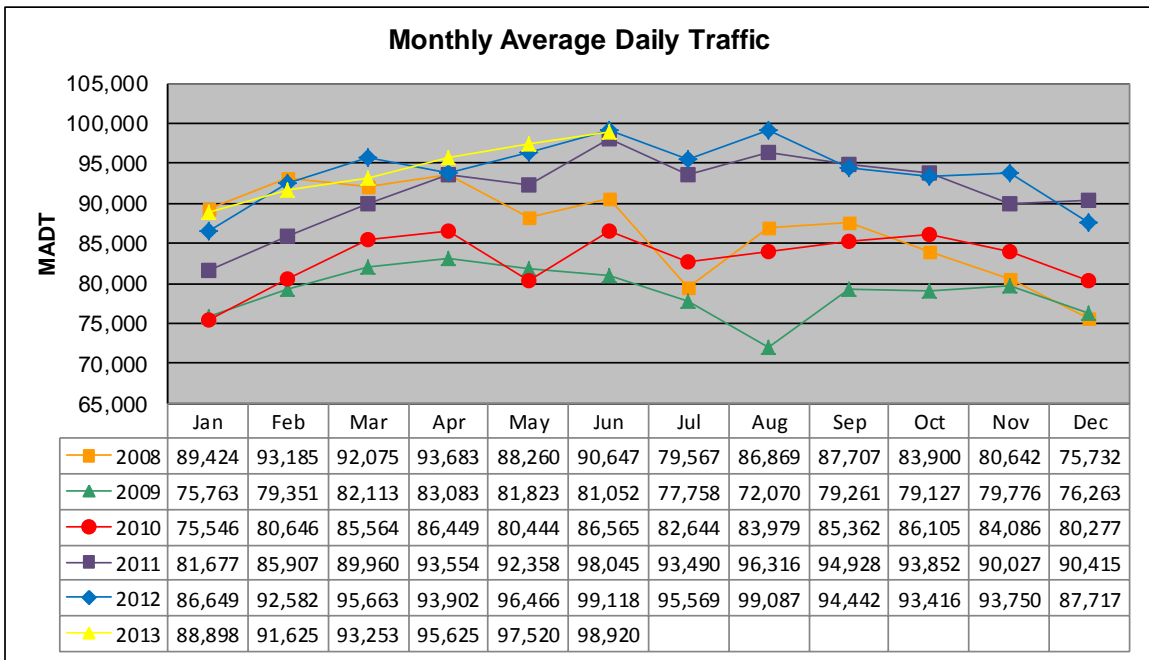

Note: Decrease in traffic 2008-2009 due to I-35W bridge collapse and construction on TH 62... Although traffic increased from 2009 to 2010, volumes were lower than expected due to construction on I-35W and TH 62

Weekday (WD)/Weekend (WE) Monthly Average Daily Traffic

	Jan	Feb	Mar	Apr	May	Jun	Jul	Aug	Sep	Oct	Nov	Dec
'08 WD	94,200	98,442	97,426	97,708	94,042	96,600	89,430	93,254	92,888	89,642	85,186	79,996
'08 WE	75,852	78,592	81,484	82,492	72,906	77,680	50,226	73,234	74,512	66,652	71,554	63,858
'09 WD	79,420	83,626	86,228	87,228	86,088	85,440	81,630	75,536	82,372	83,980	83,704	78,646
'09 WE	65,954	68,666	73,630	71,472	72,318	69,802	65,898	65,344	70,520	66,558	71,590	69,296
'10 WD	80,314	83,736	88,986	90,184	88,512	91,110	88,276	88,858	88,964	91,878	89,498	86,498
'10 WE	65,512	72,922	76,566	75,508	64,334	74,030	67,466	73,024	75,024	73,546	69,320	61,546
'11 WD	88,724	91,542	94,104	99,192	99,328	103,524	100,430	101,516	99,974	99,858	95,792	95,786
'11 WE	67,784	71,794	78,362	79,268	76,928	82,578	78,590	82,114	80,026	81,762	73,722	75,806
'12 WD	92,882	97,624	100,822	102,040	102,392	105,360	100,084	103,934	101,050	98,834	99,032	93,974
'12 WE	73,406	79,596	81,592	76,054	78,704	83,610	84,858	84,582	81,230	78,700	78,996	75,418
'13 WD	94,380	97,426	97,926	99,764	102,162	106,436						
'13 WE	73,278	77,124	82,752	84,464	82,974	83,890						

Note: 'Weekday' defined as Monday-Friday, 'Weekend' defined as Saturday-Sunday

Weekday/Weekend Monthly Average Daily Traffic ('08-'13)

	Jun-08	Jun-09	Jun-10	Jun-11	Jun-12	Jun-13
Weekday	96,600	85,440	91,110	103,524	105,360	106,436
Weekend	77,680	69,802	74,030	82,578	83,610	83,890