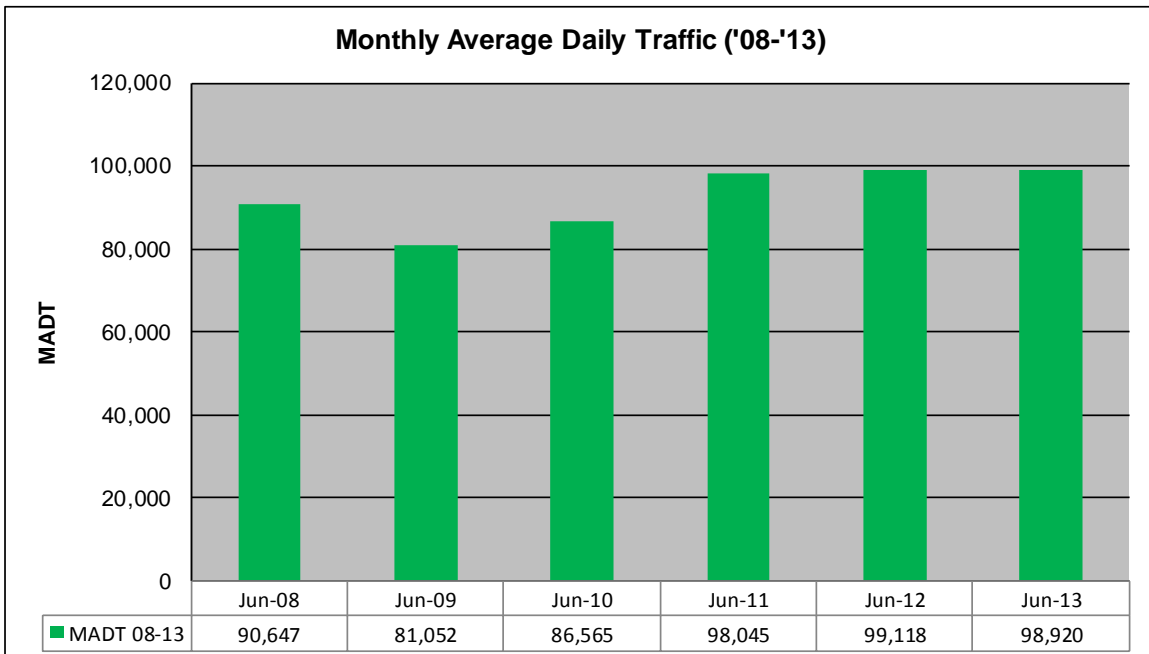

Note: Decrease in traffic 2008-2009 due to I-35W bridge collapse and construction on TH 62... Although traffic increased from 2009 to 2010, volumes were lower than expected due to construction on I-35W and TH 62

Weekday (WD)/Weekend (WE) Monthly Average Daily Traffic

	Jan	Feb	Mar	Apr	May	Jun	Jul	Aug	Sep	Oct	Nov	Dec
'08 WD	94,200	98,442	97,426	97,708	94,042	96,600	89,430	93,254	92,888	89,642	85,186	79,996
'08 WE	75,852	78,592	81,484	82,492	72,906	77,680	50,226	73,234	74,512	66,652	71,554	63,858
'09 WD	79,420	83,626	86,228	87,228	86,088	85,440	81,630	75,536	82,372	83,980	83,704	78,646
'09 WE	65,954	68,666	73,630	71,472	72,318	69,802	65,898	65,344	70,520	66,558	71,590	69,296
'10 WD	80,314	83,736	88,986	90,184	88,512	91,110	88,276	88,858	88,964	91,878	89,498	86,498
'10 WE	65,512	72,922	76,566	75,508	64,334	74,030	67,466	73,024	75,024	73,546	69,320	61,546
'11 WD	88,724	91,542	94,104	99,192	99,328	103,524	100,430	101,516	99,974	99,858	95,792	95,786
'11 WE	67,784	71,794	78,362	79,268	76,928	82,578	78,590	82,114	80,026	81,762	73,722	75,806
'12 WD	92,882	97,624	100,822	102,040	102,392	105,360	100,084	103,934	101,050	98,834	99,032	93,974
'12 WE	73,406	79,596	81,592	76,054	78,704	83,610	84,858	84,582	81,230	78,700	78,996	75,418
'13 WD	94,380	97,426	97,926	99,764	102,162	106,436						
'13 WE	73,278	77,124	82,752	84,464	82,974	83,890						

Note: 'Weekday' defined as Monday-Friday, 'Weekend' defined as Saturday-Sunday

Weekday/Weekend Monthly Average Daily Traffic ('08-'13)

	Jun-08	Jun-09	Jun-10	Jun-11	Jun-12	Jun-13
Weekday	96,600	85,440	91,110	103,524	105,360	106,436
Weekend	77,680	69,802	74,030	82,578	83,610	83,890