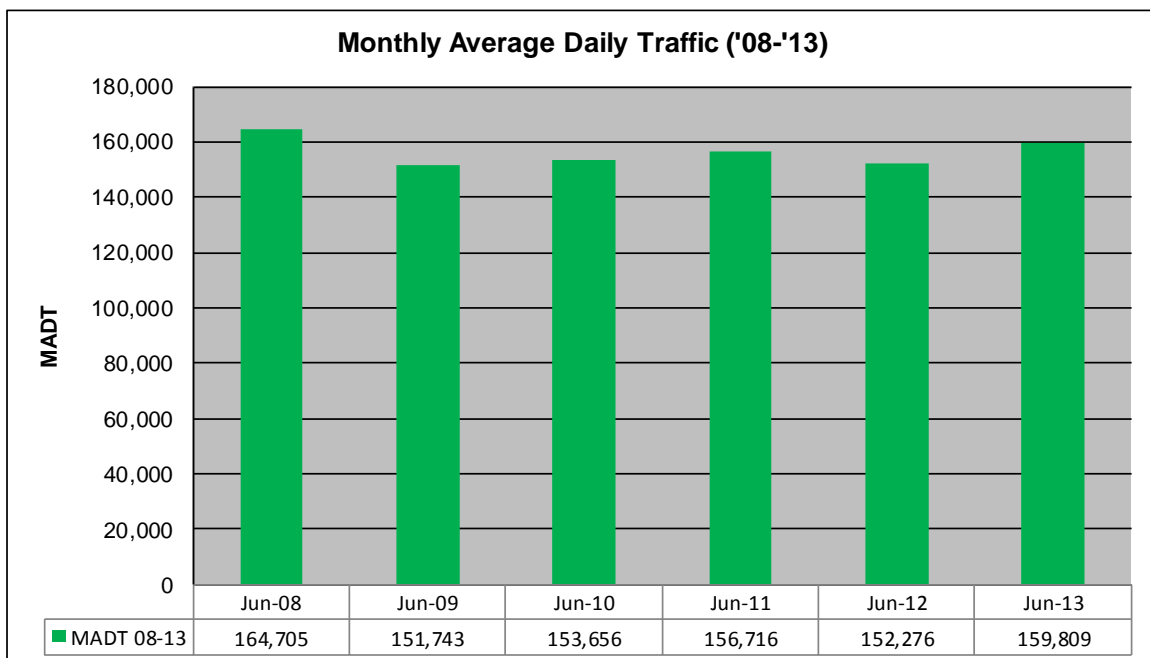

MONTHLY REPORT, STATION NO. 301 (ATR)

JUNE 2013

Station Measurement: VOLUME		
Route: I-94	Route Direction: E/W	Lanes: 8
County: Ramsey		Closest City: St Paul
Functional Class: Urban Principal Arterial - Interstate		
Location: W OF N VICTORIA ST IN ST PAUL		
Ref Post: 239+00.922	True Mile: 240.541	Sequence No. 9834
Volume: 4,794,284		MADT: 159,809
Weekday (M-F) MADT: 176,578		Weekend (Sa-Su) MADT: 126,272

Note: Decrease in traffic July 2010 due to construction on I-94

Weekday (WD)/Weekend (WE) Monthly Average Daily Traffic

	Jan	Feb	Mar	Apr	May	Jun	Jul	Aug	Sep	Oct	Nov	Dec
'08 WD	164,022	173,046	174,162	176,554	173,402	178,174	173,848	178,118	174,010	175,234	166,502	152,944
'08 WE	119,424	123,108	129,470	129,572	130,784	135,182	124,796	130,842	125,606	124,394	123,556	104,488
'09 WD	154,912	166,262	170,934	173,746	166,524	167,006	166,644	170,662	171,070	170,932	165,672	150,774
'09 WE	112,660	122,564	127,166	126,390	126,724	111,016	119,152	122,730	127,550	129,702	121,376	114,360
'10 WD	155,916	162,606	173,254	175,752	172,872	164,170	149,528	169,482	170,404	175,122	164,462	152,098
'10 WE	110,760	121,688	129,860	128,006	128,650	125,058	104,262	117,190	126,716	131,408	110,098	89,422
'11 WD	157,616	165,538	168,814	174,020	170,178	168,600	162,306	167,542	165,852	166,568	160,868	159,268
'11 WE	107,412	114,258	122,868	124,716	119,704	123,494	117,560	122,162	124,378	130,978	112,468	110,048
'12 WD	157,896	167,408	174,266	172,766	164,326	167,464	160,522	166,626	169,706	172,290	165,836	155,236
'12 WE	113,634	123,072	128,940	117,092	103,562	115,088	100,940	124,648	127,974	131,424	120,046	110,130
'13 WD	159,474	167,366	166,808	170,380	168,544	176,578						
'13 WE	111,916	115,388	125,940	128,426	115,190	126,272						