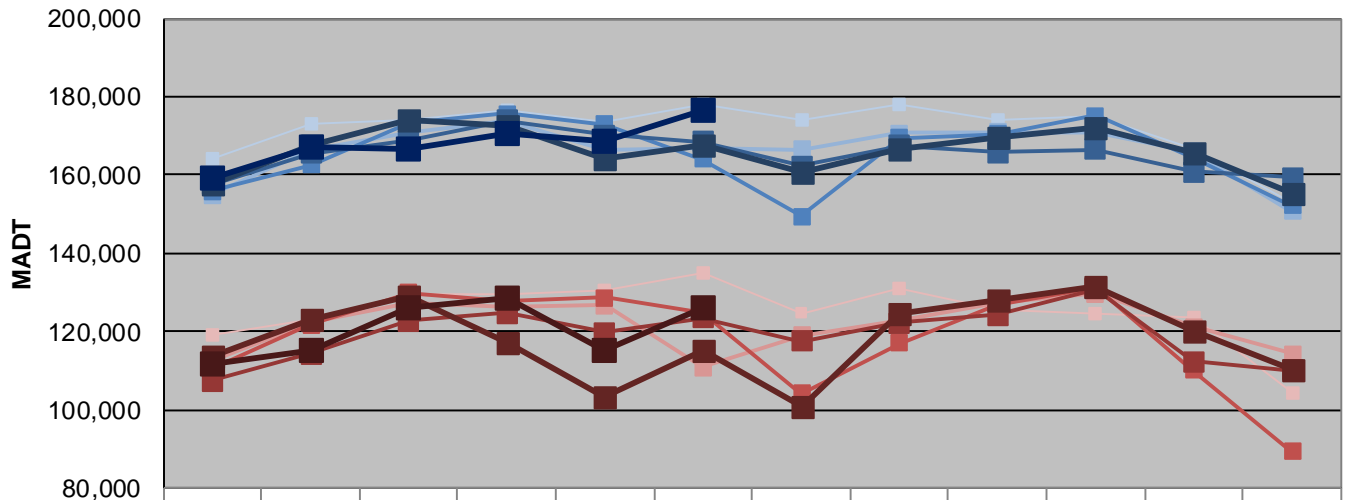

MONTHLY REPORT, STATION NO. 301 (ATR)

JUNE 2013

Station Measurement: VOLUME		
Route: I-94	Route Direction: E/W	Lanes: 8
County: Ramsey		Closest City: St Paul
Functional Class: Urban Principal Arterial - Interstate		
Location: W OF N VICTORIA ST IN ST PAUL		
Ref Post: 239+00.922	True Mile: 240.541	Sequence No. 9834
Volume: 4,794,284		MADT: 159,809
Weekday (M-F) MADT: 176,578		Weekend (Sa-Su) MADT: 126,272

Note: Decrease in traffic July 2010 due to construction on I-94

Weekday (WD)/Weekend (WE) Monthly Average Daily Traffic

	Jan	Feb	Mar	Apr	May	Jun	Jul	Aug	Sep	Oct	Nov	Dec
'08 WD	164,022	173,046	174,162	176,554	173,402	178,174	173,848	178,118	174,010	175,234	166,502	152,944
'08 WE	119,424	123,108	129,470	129,572	130,784	135,182	124,796	130,842	125,606	124,394	123,556	104,488
'09 WD	154,912	166,262	170,934	173,746	166,524	167,006	166,644	170,662	171,070	170,932	165,672	150,774
'09 WE	112,660	122,564	127,166	126,390	126,724	111,016	119,152	122,730	127,550	129,702	121,376	114,360
'10 WD	155,916	162,606	173,254	175,752	172,872	164,170	149,528	169,482	170,404	175,122	164,462	152,098
'10 WE	110,760	121,688	129,860	128,006	128,650	125,058	104,262	117,190	126,716	131,408	110,098	89,422
'11 WD	157,616	165,538	168,814	174,020	170,178	168,600	162,306	167,542	165,852	166,568	160,868	159,268
'11 WE	107,412	114,258	122,868	124,716	119,704	123,494	117,560	122,162	124,378	130,978	112,468	110,048
'12 WD	157,896	167,408	174,266	172,766	164,326	167,464	160,522	166,626	169,706	172,290	165,836	155,236
'12 WE	113,634	123,072	128,940	117,092	103,562	115,088	100,940	124,648	127,974	131,424	120,046	110,130
'13 WD	159,474	167,366	166,808	170,380	168,544	176,578						
'13 WE	111,916	115,388	125,940	128,426	115,190	126,272						