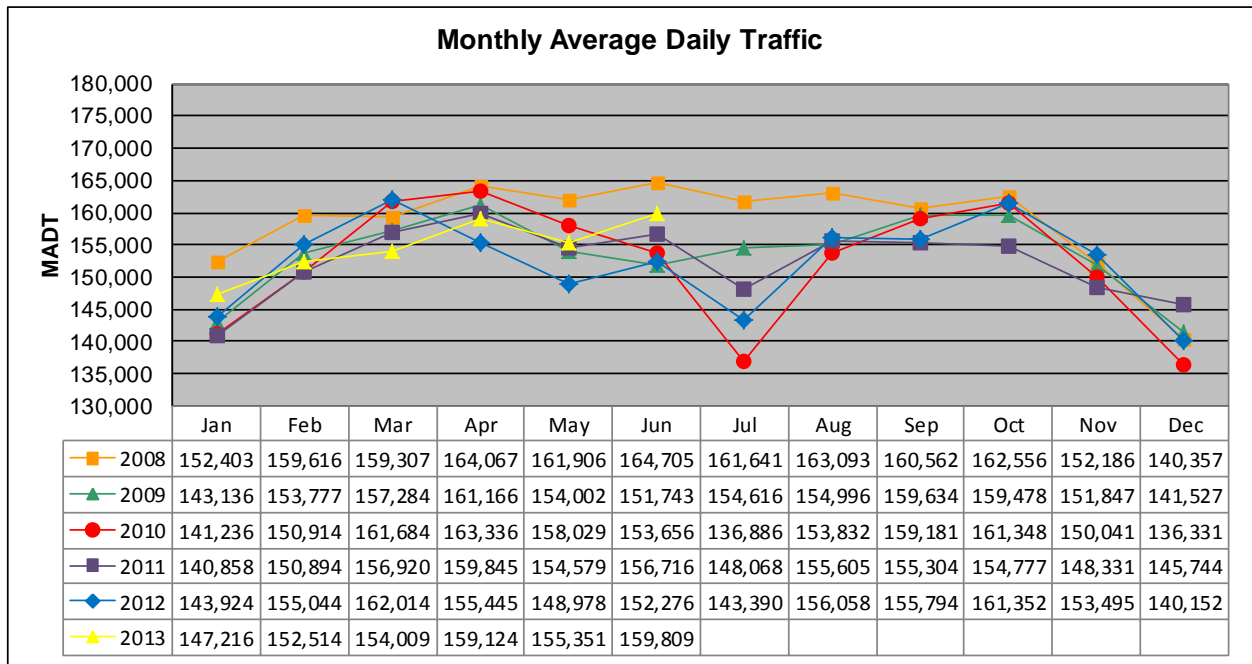

MONTHLY REPORT, STATION NO. 301 (ATR)

JUNE 2013

Station Measurement: VOLUME		
Route: I-94	Route Direction: E/W	Lanes: 8
County: Ramsey		Closest City: St Paul
Functional Class: Urban Principal Arterial - Interstate		
Location: W OF N VICTORIA ST IN ST PAUL		
Ref Post: 239+00.922	True Mile: 240.541	Sequence No. 9834
Volume: 4,794,284		MADT: 159,809
Weekday (M-F) MADT: 176,578		Weekend (Sa-Su) MADT: 126,272

Note: Decrease in traffic July 2010 due to construction on I-94

Weekday (WD)/Weekend (WE) Monthly Average Daily Traffic

	Jan	Feb	Mar	Apr	May	Jun	Jul	Aug	Sep	Oct	Nov	Dec
'08 WD	164,022	173,046	174,162	176,554	173,402	178,174	173,848	178,118	174,010	175,234	166,502	152,944
'08 WE	119,424	123,108	129,470	129,572	130,784	135,182	124,796	130,842	125,606	124,394	123,556	104,488
'09 WD	154,912	166,262	170,934	173,746	166,524	167,006	166,644	170,662	171,070	170,932	165,672	150,774
'09 WE	112,660	122,564	127,166	126,390	126,724	111,016	119,152	122,730	127,550	129,702	121,376	114,360
'10 WD	155,916	162,606	173,254	175,752	172,872	164,170	149,528	169,482	170,404	175,122	164,462	152,098
'10 WE	110,760	121,688	129,860	128,006	128,650	125,058	104,262	117,190	126,716	131,408	110,098	89,422
'11 WD	157,616	165,538	168,814	174,020	170,178	168,600	162,306	167,542	165,852	166,568	160,868	159,268
'11 WE	107,412	114,258	122,868	124,716	119,704	123,494	117,560	122,162	124,378	130,978	112,468	110,048
'12 WD	157,896	167,408	174,266	172,766	164,326	167,464	160,522	166,626	169,706	172,290	165,836	155,236
'12 WE	113,634	123,072	128,940	117,092	103,562	115,088	100,940	124,648	127,974	131,424	120,046	110,130
'13 WD	159,474	167,366	166,808	170,380	168,544	176,578						
'13 WE	111,916	115,388	125,940	128,426	115,190	126,272						