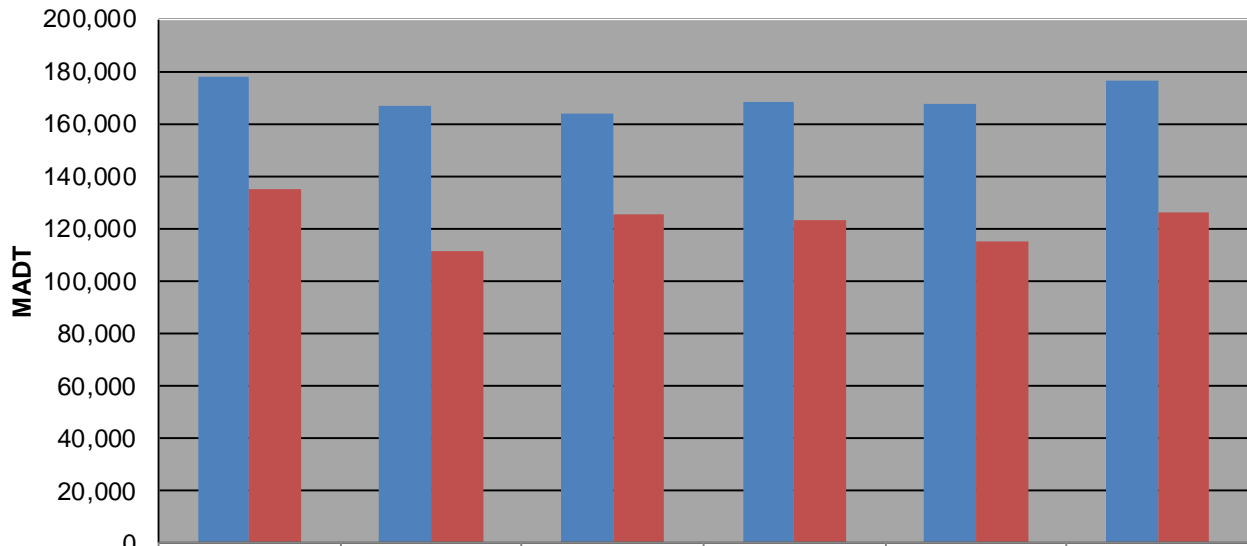

Note: Decrease in traffic July 2010 due to construction on I-94

Weekday (WD)/Weekend (WE) Monthly Average Daily Traffic

	Jan	Feb	Mar	Apr	May	Jun	Jul	Aug	Sep	Oct	Nov	Dec
'08 WD	164,022	173,046	174,162	176,554	173,402	178,174	173,848	178,118	174,010	175,234	166,502	152,944
'08 WE	119,424	123,108	129,470	129,572	130,784	135,182	124,796	130,842	125,606	124,394	123,556	104,488
'09 WD	154,912	166,262	170,934	173,746	166,524	167,006	166,644	170,662	171,070	170,932	165,672	150,774
'09 WE	112,660	122,564	127,166	126,390	126,724	111,016	119,152	122,730	127,550	129,702	121,376	114,360
'10 WD	155,916	162,606	173,254	175,752	172,872	164,170	149,528	169,482	170,404	175,122	164,462	152,098
'10 WE	110,760	121,688	129,860	128,006	128,650	125,058	104,262	117,190	126,716	131,408	110,098	89,422
'11 WD	157,616	165,538	168,814	174,020	170,178	168,600	162,306	167,542	165,852	166,568	160,868	159,268
'11 WE	107,412	114,258	122,868	124,716	119,704	123,494	117,560	122,162	124,378	130,978	112,468	110,048
'12 WD	157,896	167,408	174,266	172,766	164,326	167,464	160,522	166,626	169,706	172,290	165,836	155,236
'12 WE	113,634	123,072	128,940	117,092	103,562	115,088	100,940	124,648	127,974	131,424	120,046	110,130
'13 WD	159,474	167,366	166,808	170,380	168,544	176,578						
'13 WE	111,916	115,388	125,940	128,426	115,190	126,272						

Note: 'Weekday' defined as Monday-Friday, 'Weekend' defined as Saturday-Sunday

Weekday/Weekend Monthly Average Daily Traffic ('08-'13)

	Jun-08	Jun-09	Jun-10	Jun-11	Jun-12	Jun-13
Weekday	178,174	167,006	164,170	168,600	167,464	176,578
Weekend	135,182	111,016	125,058	123,494	115,088	126,272