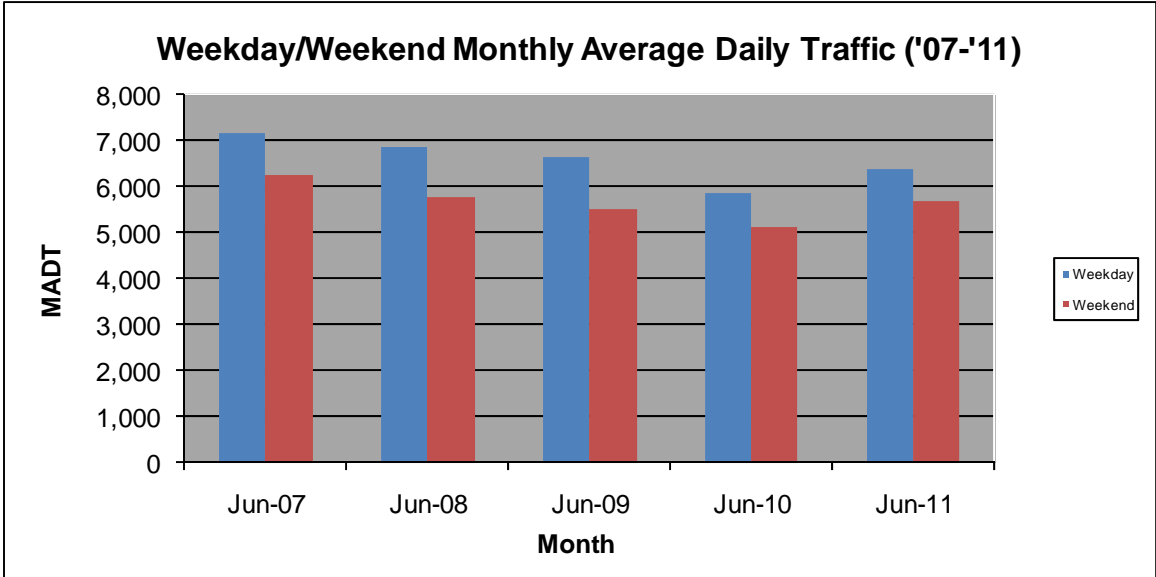

MONTHLY REPORT, STATION NO. 460 (ATR)

JUNE 2011

Station Measurement: VOLUME		
Route: MSAS 128	Route Direction: E/W	Lanes: 2
County: Dakota		Closest City: Hastings
Location: W OF MSAS122 (PINE ST) IN HASTINGS		
Ref Post: 000+00.840	True Mile: 0.84	Sequence No. 9909
Volume: 186,446		MADT: 6,215
Weekday MADT: 6,398		Weekend MADT: 5,664

Note: 'Weekday' defined as Monday-Friday, 'Weekend' defined as Saturday-Sunday