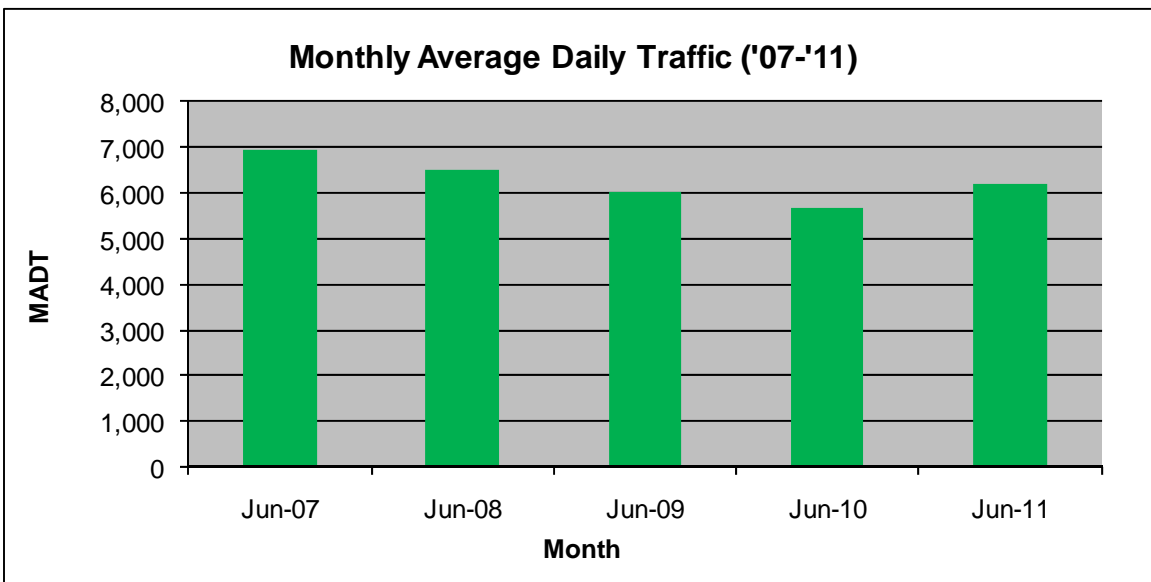

MONTHLY REPORT, STATION NO. 460 (ATR)

JUNE 2011

Station Measurement: VOLUME		
Route: MSAS 128	Route Direction: E/W	Lanes: 2
County: Dakota		Closest City: Hastings
Location: W OF MSAS122 (PINE ST) IN HASTINGS		
Ref Post: 000+00.840	True Mile: 0.84	Sequence No. 9909
Volume: 186,446		MADT: 6,215
Weekday MADT: 6,398		Weekend MADT: 5,664

Note: 'Weekday' defined as Monday-Friday, 'Weekend' defined as Saturday-Sunday