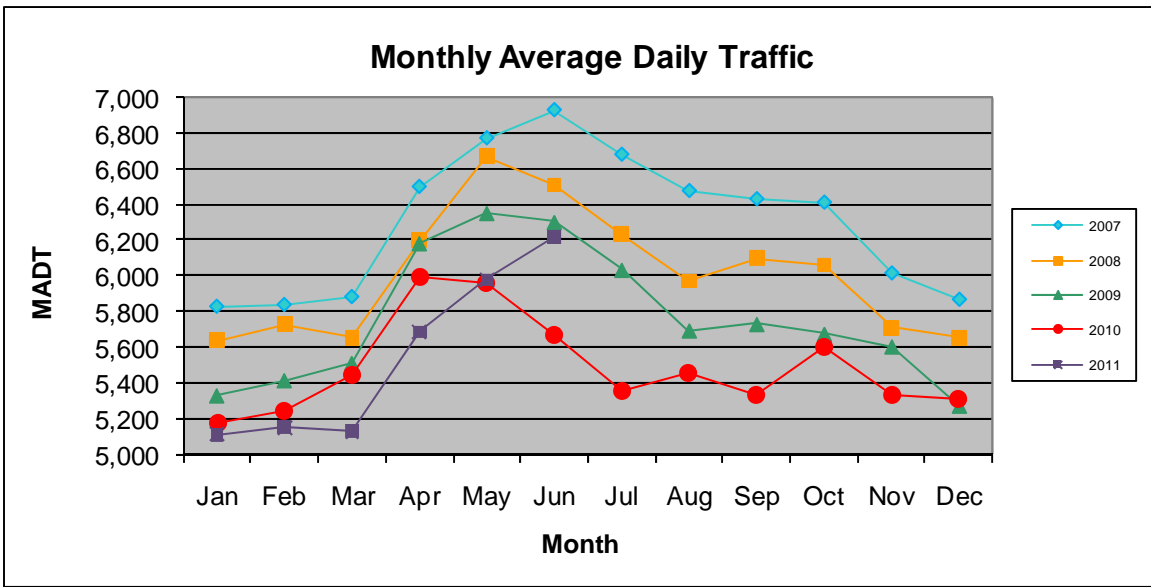

MONTHLY REPORT, STATION NO. 460 (ATR)

JUNE 2011

Station Measurement: VOLUME		
Route: MSAS 128	Route Direction: E/W	Lanes: 2
County: Dakota		Closest City: Hastings
Location: W OF MSAS122 (PINE ST) IN HASTINGS		
Ref Post: 000+00.840	True Mile: 0.84	Sequence No. 9909
Volume: 186,446		MADT: 6,215
Weekday MADT: 6,398		Weekend MADT: 5,664

Note: 'Weekday' defined as Monday-Friday, 'Weekend' defined as Saturday-Sunday