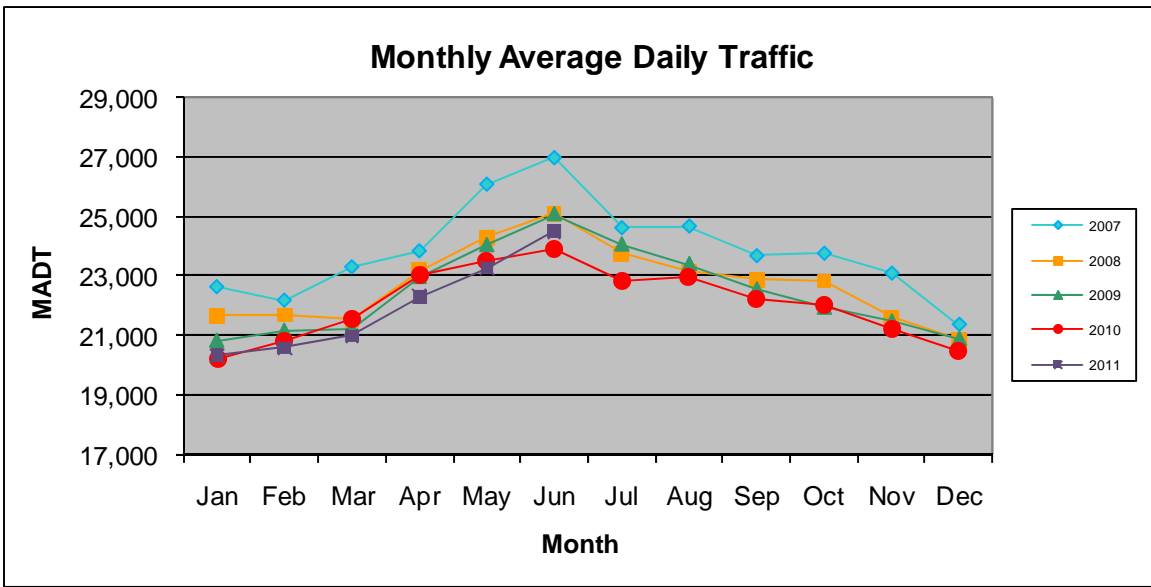

# MONTHLY REPORT, STATION NO. 425 (ATR)

## JUNE 2011

Station Measurement: VOLUME		
Route: CSAH 32	Route Direction: E/W	Lanes: 4
County: Dakota		Closest City: Eagan
Location: W OF MSAS109 (JOHNNY CAKE RIDGE RD) IN EAGAN		
Ref Post: 004+00.840	True Mile: 4.84	Sequence No. 9896
<b>Volume: 734,464</b>		<b>MADT: 24,482</b>
<b>Weekday MADT: 25,740</b>		<b>Weekend MADT: 20,864</b>