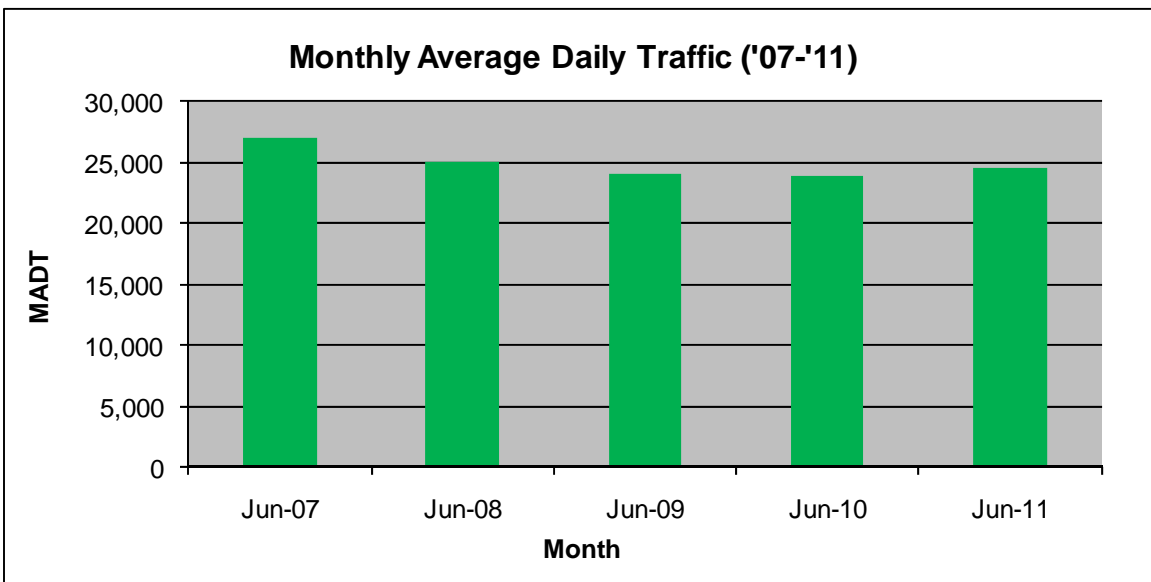

# MONTHLY REPORT, STATION NO. 425 (ATR)

## JUNE 2011

Station Measurement: VOLUME		
Route: CSAH 32	Route Direction: E/W	Lanes: 4
County: Dakota		Closest City: Eagan
Location: W OF MSAS109 (JOHNNY CAKE RIDGE RD) IN EAGAN		
Ref Post: 004+00.840	True Mile: 4.84	Sequence No. 9896
<b>Volume: 734,464</b>		<b>MADT: 24,482</b>
<b>Weekday MADT: 25,740</b>		<b>Weekend MADT: 20,864</b>