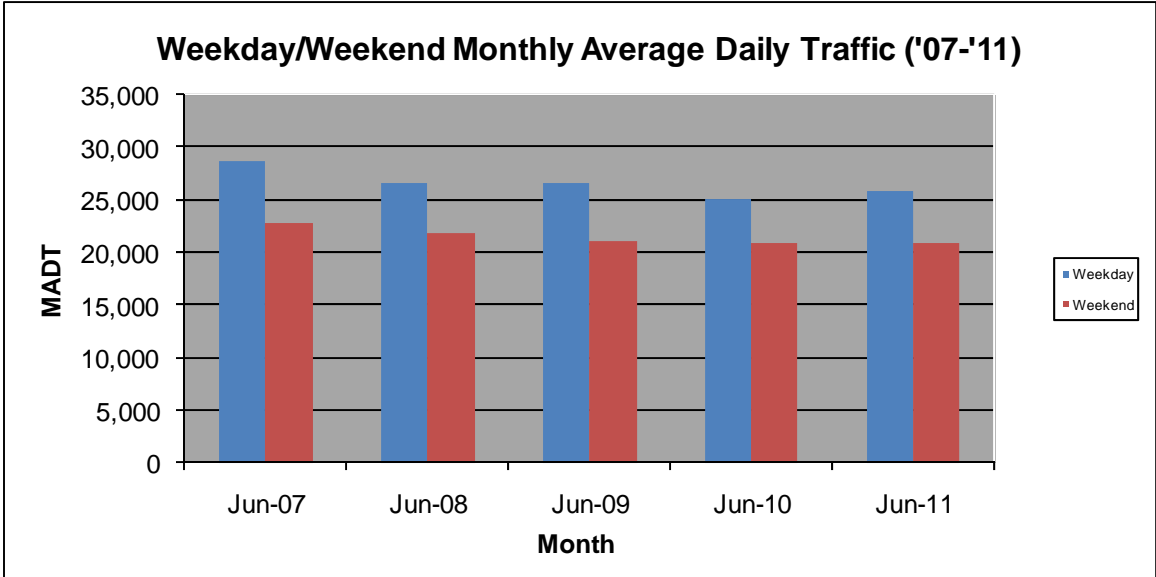

## JUNE 2011

Station Measurement: VOLUME		
Route: CSAH 32	Route Direction: E/W	Lanes: 4
County: Dakota		Closest City: Eagan
Location: W OF MSAS109 (JOHNNY CAKE RIDGE RD) IN EAGAN		
Ref Post: 004+00.840	True Mile: 4.84	Sequence No. 9896
<b>Volume: 734,464</b>		<b>MADT: 24,482</b>
<b>Weekday MADT: 25,740</b>		<b>Weekend MADT: 20,864</b>