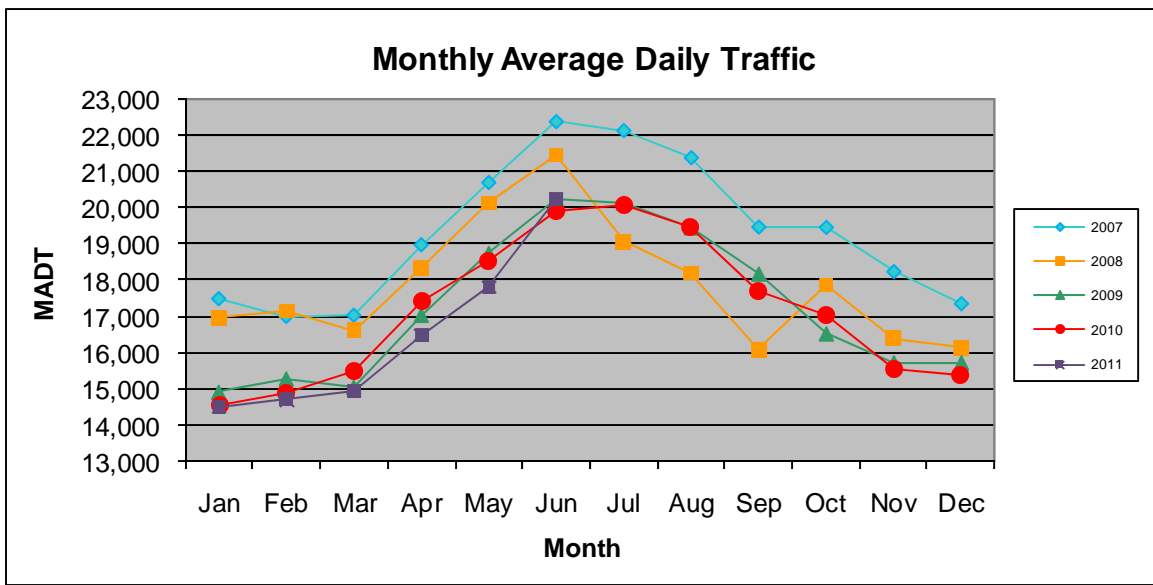

MONTHLY REPORT, STATION NO. 407 (ATR)

JUNE 2011

Station Measurement: VOLUME		
Route: CSAH 15	Route Direction: E/W	Lanes: 2
County: Hennepin		Closest City: Orono
Location: NE OF SPATES AVE IN ORONO		
Ref Post: 010+00.900	True Mile: 10.9	Sequence No. 9885
Volume: 606,899		MADT: 17,324
Weekday MADT: 21,246		Weekend MADT: 17,324

Note: Decrease in traffic July to September 2008 due to construction on TH 12

Note: 'Weekday' defined as Monday-Friday, 'Weekend' defined as Saturday-Sunday