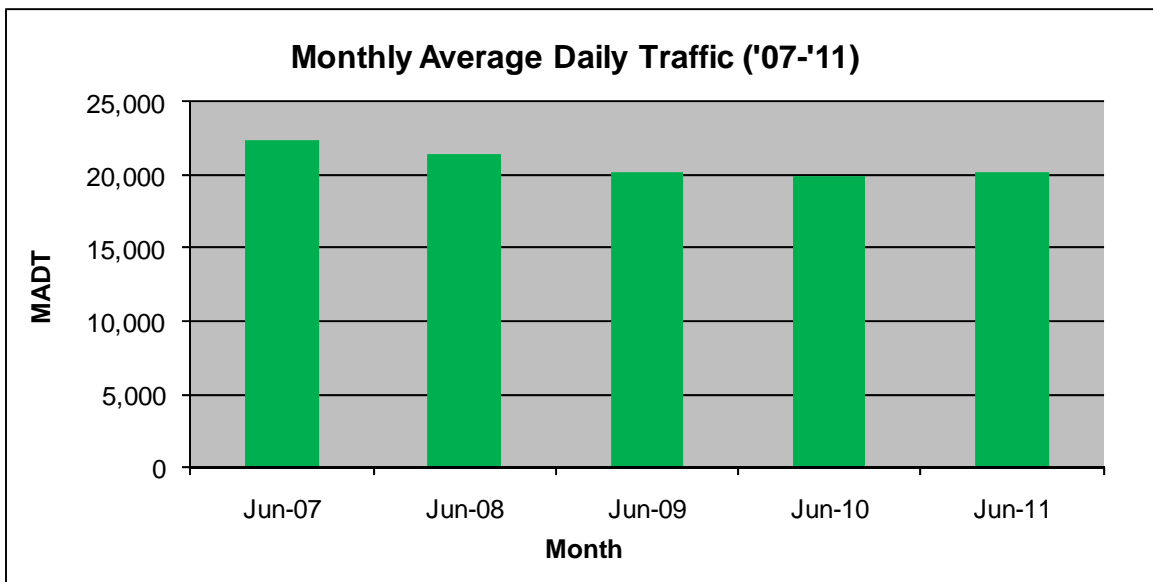

MONTHLY REPORT, STATION NO. 407 (ATR)

JUNE 2011

Station Measurement: VOLUME		
Route: CSAH 15	Route Direction: E/W	Lanes: 2
County: Hennepin		Closest City: Orono
Location: NE OF SPATES AVE IN ORONO		
Ref Post: 010+00.900	True Mile: 10.9	Sequence No. 9885
Volume: 606,899		MADT: 17,324
Weekday MADT: 21,246		Weekend MADT: 17,324

Note: Decrease in traffic July to September 2008 due to construction on TH 12

Note: 'Weekday' defined as Monday-Friday, 'Weekend' defined as Saturday-Sunday