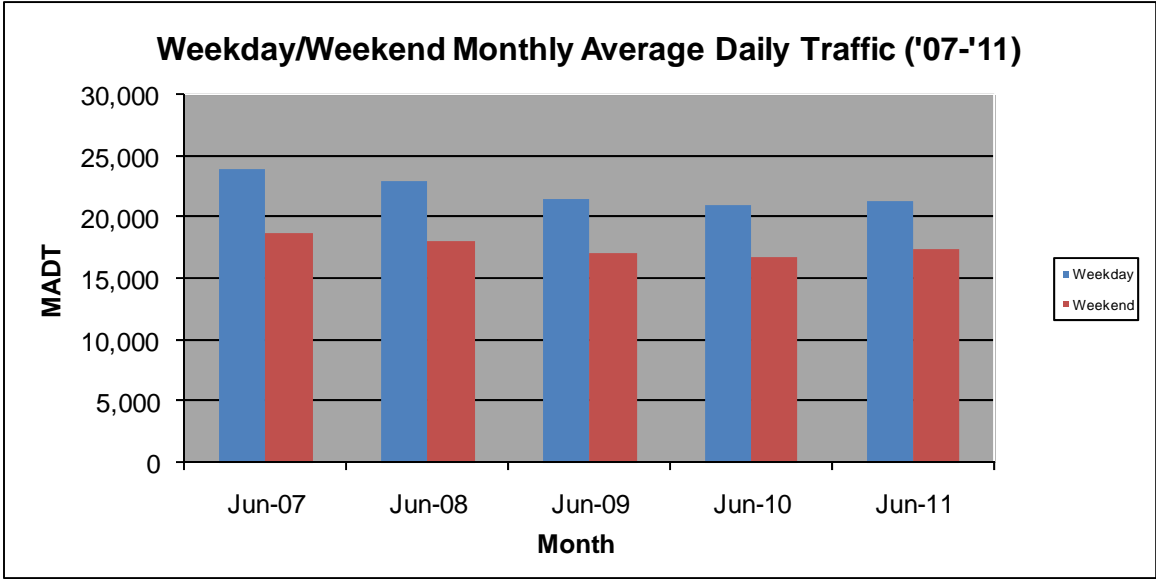

MONTHLY REPORT, STATION NO. 407 (ATR)

JUNE 2011

Station Measurement: VOLUME		
Route: CSAH 15	Route Direction: E/W	Lanes: 2
County: Hennepin		Closest City: Orono
Location: NE OF SPATES AVE IN ORONO		
Ref Post: 010+00.900	True Mile: 10.9	Sequence No. 9885
Volume: 606,899		MADT: 17,324
Weekday MADT: 21,246		Weekend MADT: 17,324

Note: Decrease in traffic July to September 2008 due to construction on TH 12

Note: 'Weekday' defined as Monday-Friday, 'Weekend' defined as Saturday-Sunday