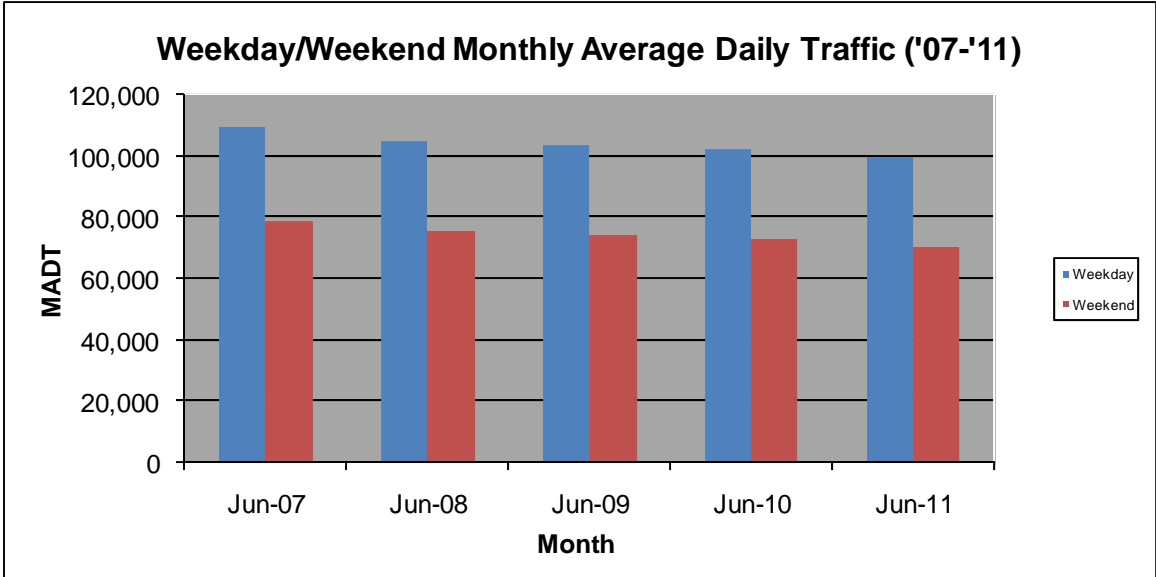

Note: 'Weekday' defined as Monday-Friday, 'Weekend' defined as Saturday-Sunday