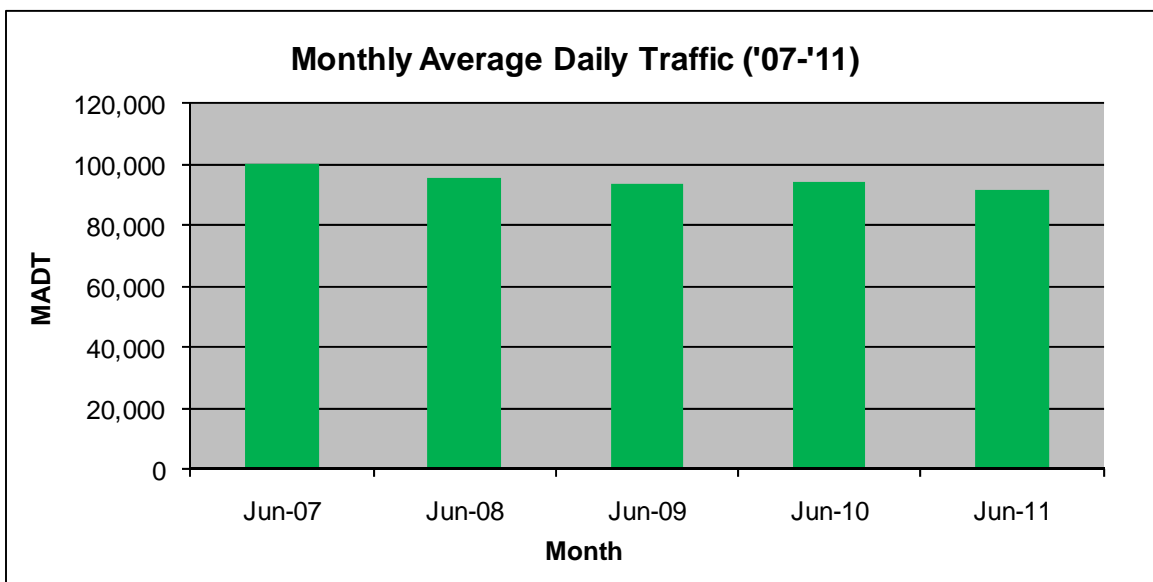

MONTHLY REPORT, STATION NO. 405 (ATR)

JUNE 2011

Station Measurement: VOLUME		
Route: TH 169	Route Direction: N/S	Lanes: 4
County: Hennepin		Closest City: St Louis Park
Location: N OF MSAS296 (CEDAR LAKE RD) IN ST LOUIS PARK		
Ref Post: 128+00.870	True Mile: 126.71	Sequence No. 9883
Volume: 2,758,104		MADT: 91,937
Weekday MADT: 99,718		Weekend MADT: 70,182