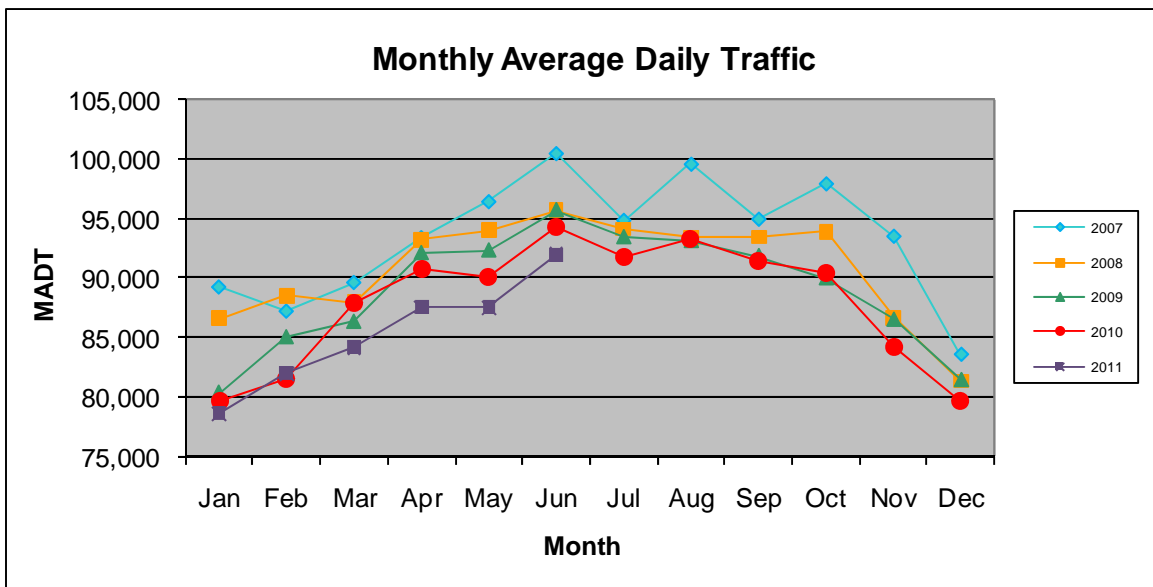

# MONTHLY REPORT, STATION NO. 405 (ATR)

Note: 'Weekday' defined as Monday-Friday, 'Weekend' defined as Saturday-Sunday