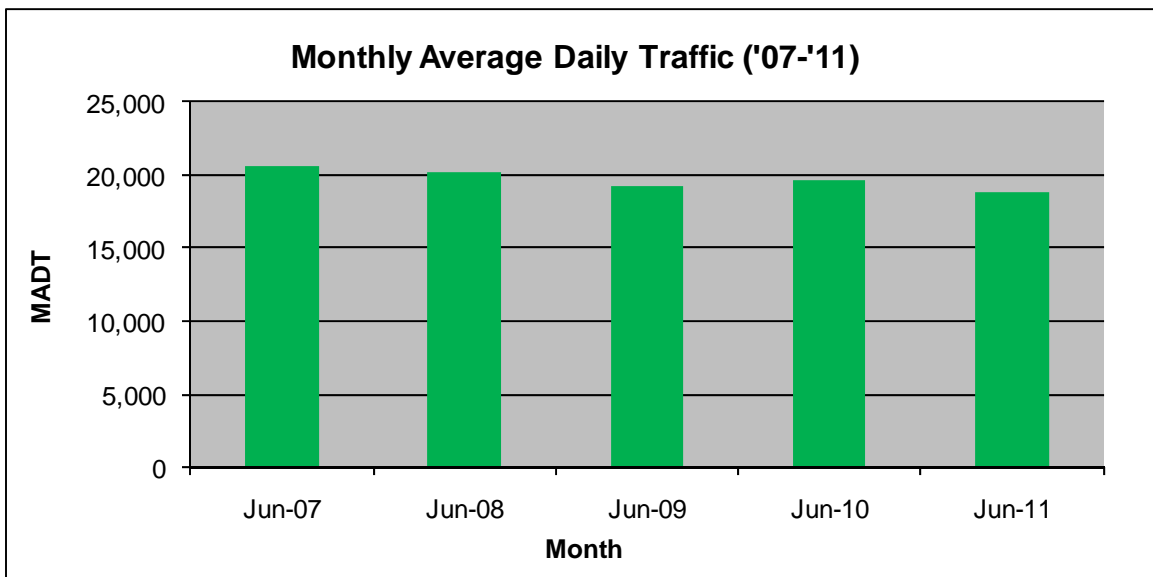

MONTHLY REPORT, STATION NO. 402 (ATR)

JUNE 2011

Station Measurement: VOLUME		
Route: CSAH 31	Route Direction: N/S	Lanes: 4
County: Hennepin		Closest City: Edina
Location: S OF MSAS145 (W 70TH ST) IN EDINA		
Ref Post: 001+00.100	True Mile: 1.1	Sequence No. 9881
Volume: 562,737		MADT: 18,758
Weekday MADT: 19,950		Weekend MADT: 15,312

Note: Increase in traffic September/October 2010 due to construction on I-35W

Note: 'Weekday' defined as Monday-Friday, 'Weekend' defined as Saturday-Sunday