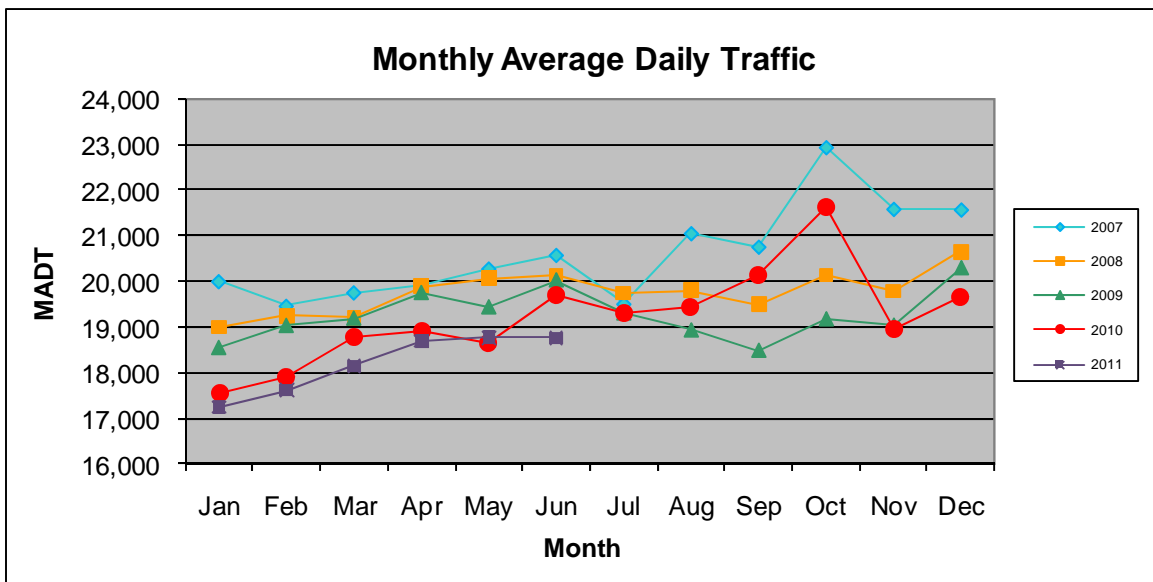

MONTHLY REPORT, STATION NO. 402 (ATR)

JUNE 2011

Station Measurement: VOLUME		
Route: CSAH 31	Route Direction: N/S	Lanes: 4
County: Hennepin		Closest City: Edina
Location: S OF MSAS145 (W 70TH ST) IN EDINA		
Ref Post: 001+00.100	True Mile: 1.1	Sequence No. 9881
Volume: 562,737		MADT: 18,758
Weekday MADT: 19,950		Weekend MADT: 15,312

Note: Increase in traffic September/October 2010 due to construction on I-35W

Note: 'Weekday' defined as Monday-Friday, 'Weekend' defined as Saturday-Sunday