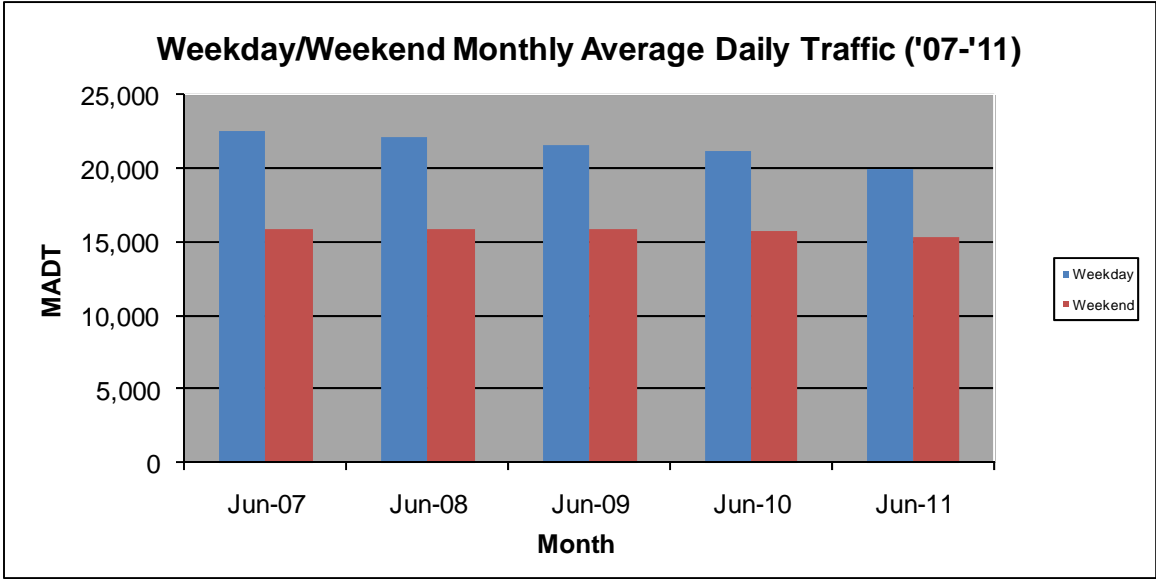

MONTHLY REPORT, STATION NO. 402 (ATR)

JUNE 2011

Station Measurement: VOLUME		
Route: CSAH 31	Route Direction: N/S	Lanes: 4
County: Hennepin		Closest City: Edina
Location: S OF MSAS145 (W 70TH ST) IN EDINA		
Ref Post: 001+00.100	True Mile: 1.1	Sequence No. 9881
Volume: 562,737		MADT: 18,758
Weekday MADT: 19,950		Weekend MADT: 15,312

Note: Increase in traffic September/October 2010 due to construction on I-35W

Note: 'Weekday' defined as Monday-Friday, 'Weekend' defined as Saturday-Sunday