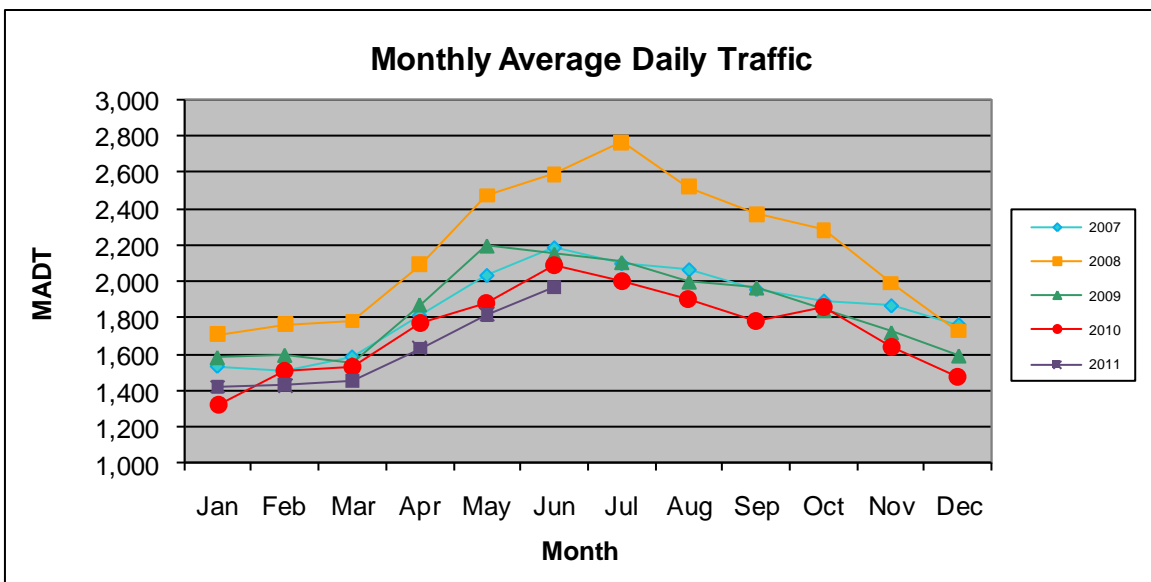

MONTHLY REPORT, STATION NO. 400 (ATR)

JUNE 2011

Station Measurement: VOLUME		
Route: CSAH 31	Route Direction: N/S	Lanes: 4
County: Hennepin		Closest City: Edina
Location: S OF MSAS145 (W 70TH ST) IN EDINA		
Ref Post: 001+00.100	True Mile: 1.1	Sequence No. 9881
Volume: 59,037		MADT: 1,968
Weekday MADT: 2,028		Weekend MADT: 1,782

Note: Increase in traffic April to November 2008 due to detours from TH 12 and county roads

Note: 'Weekday' defined as Monday-Friday, 'Weekend' defined as Saturday-Sunday