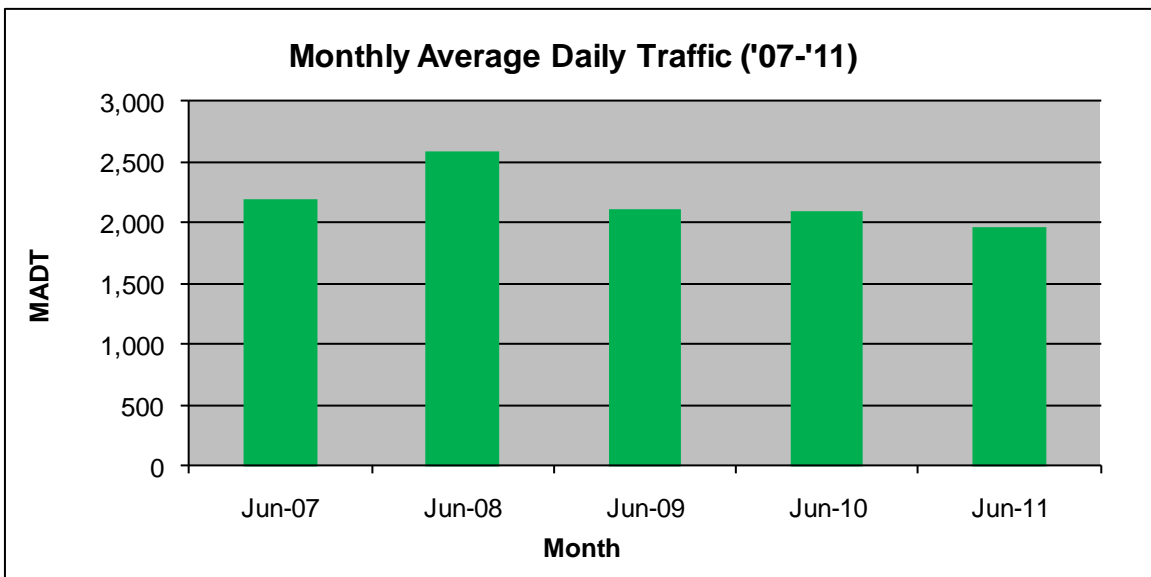

MONTHLY REPORT, STATION NO. 400 (ATR)

JUNE 2011

Station Measurement: VOLUME		
Route: CSAH 31	Route Direction: N/S	Lanes: 4
County: Hennepin		Closest City: Edina
Location: S OF MSAS145 (W 70TH ST) IN EDINA		
Ref Post: 001+00.100	True Mile: 1.1	Sequence No. 9881
Volume: 59,037		MADT: 1,968
Weekday MADT: 2,028		Weekend MADT: 1,782

Note: Increase in traffic April to November 2008 due to detours from TH 12 and county roads

Note: 'Weekday' defined as Monday-Friday, 'Weekend' defined as Saturday-Sunday