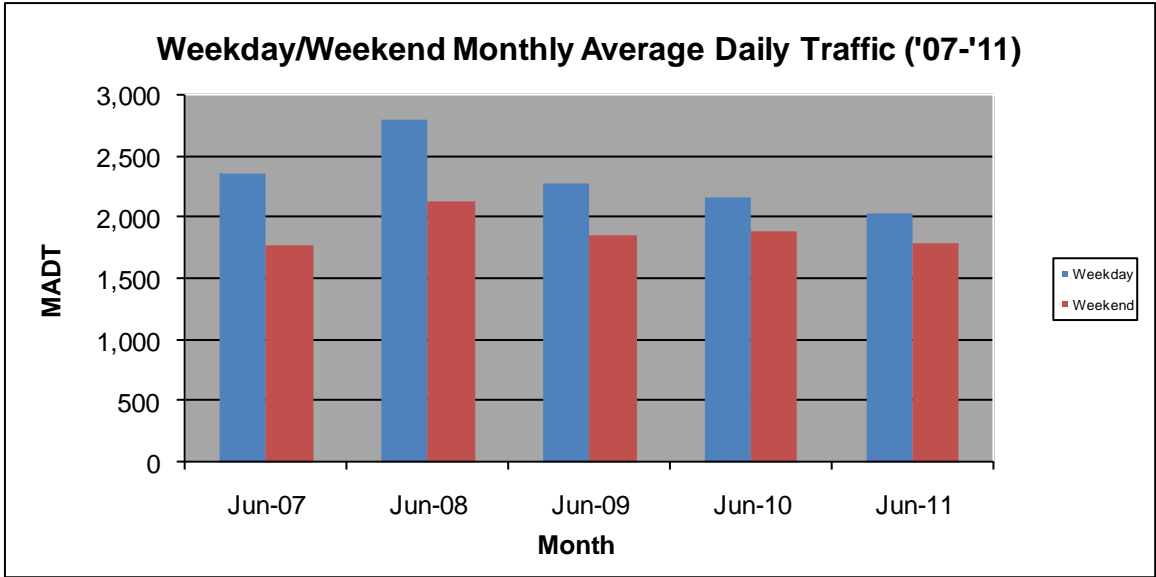

MONTHLY REPORT, STATION NO. 400 (ATR)

JUNE 2011

Station Measurement: VOLUME		
Route: CSAH 31	Route Direction: N/S	Lanes: 4
County: Hennepin		Closest City: Edina
Location: S OF MSAS145 (W 70TH ST) IN EDINA		
Ref Post: 001+00.100	True Mile: 1.1	Sequence No. 9881
Volume: 59,037		MADT: 1,968
Weekday MADT: 2,028		Weekend MADT: 1,782

Note: Increase in traffic April to November 2008 due to detours from TH 12 and county roads

Note: 'Weekday' defined as Monday-Friday, 'Weekend' defined as Saturday-Sunday