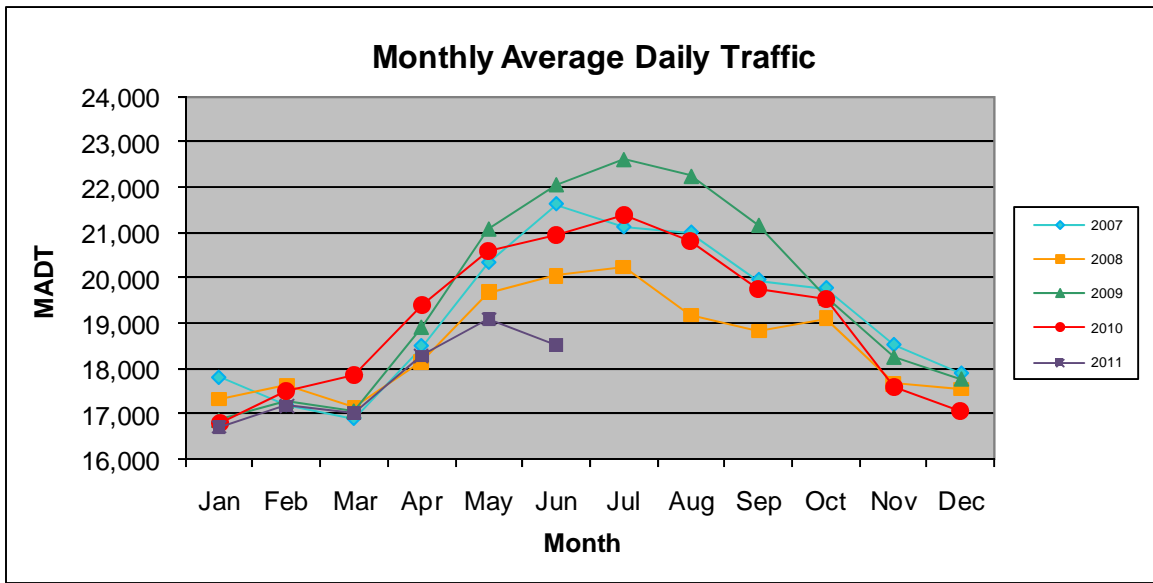

Note: Decrease in traffic August 2008 and June 2011 due to construction on TH 8

Note: 'Weekday' defined as Monday-Friday, 'Weekend' defined as Saturday-Sunday