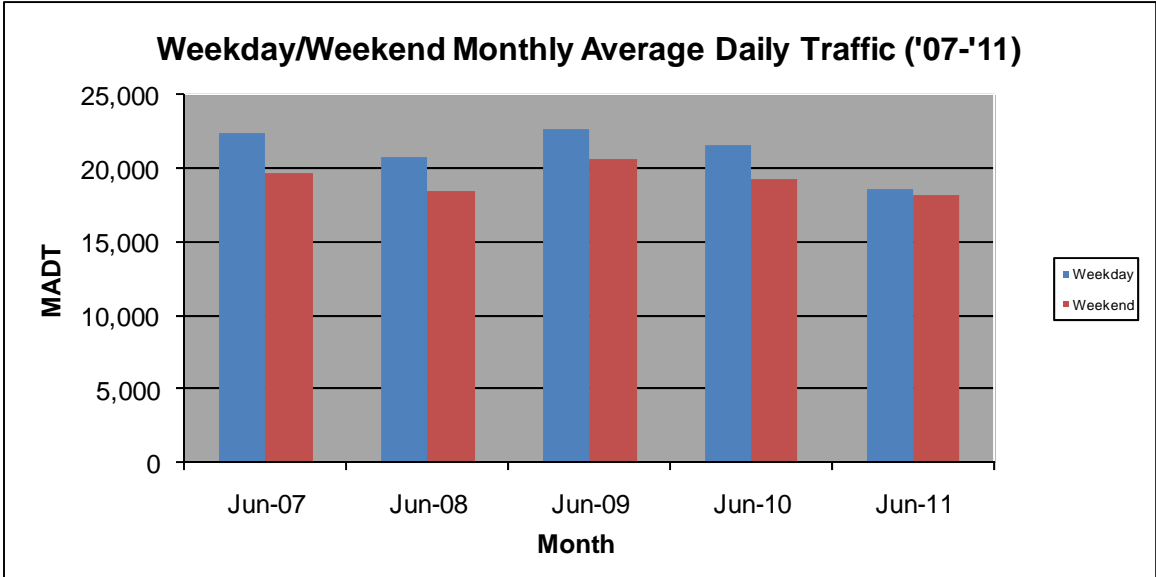

Note: Decrease in traffic August 2008 and June 2011 due to construction on TH 8

Note: 'Weekday' defined as Monday-Friday, 'Weekend' defined as Saturday-Sunday