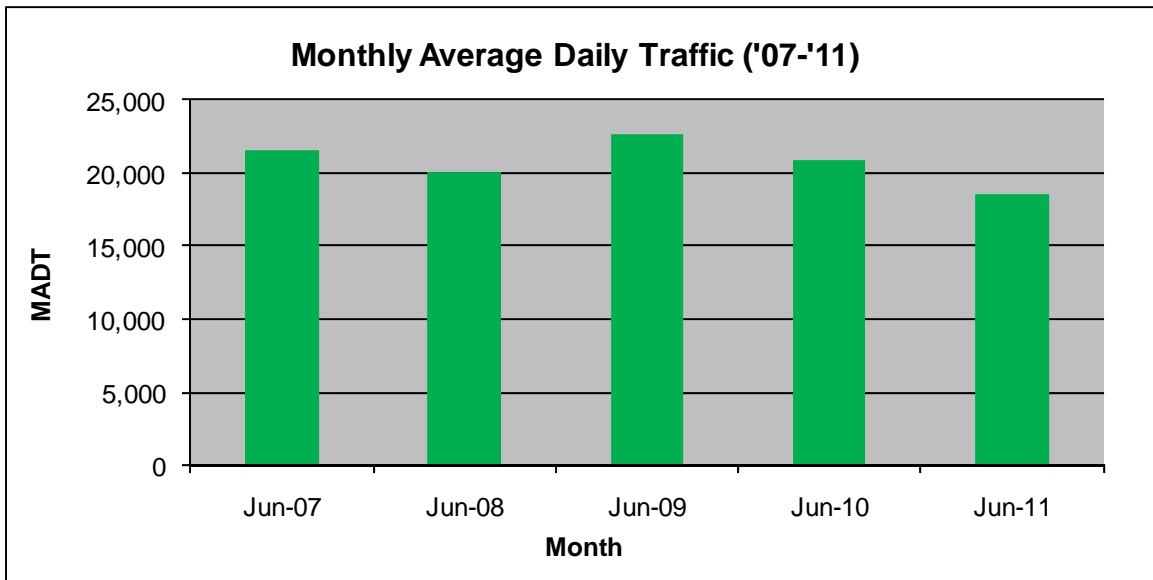

Note: Decrease in traffic August 2008 and June 2011 due to construction on TH 8

Note: 'Weekday' defined as Monday-Friday, 'Weekend' defined as Saturday-Sunday