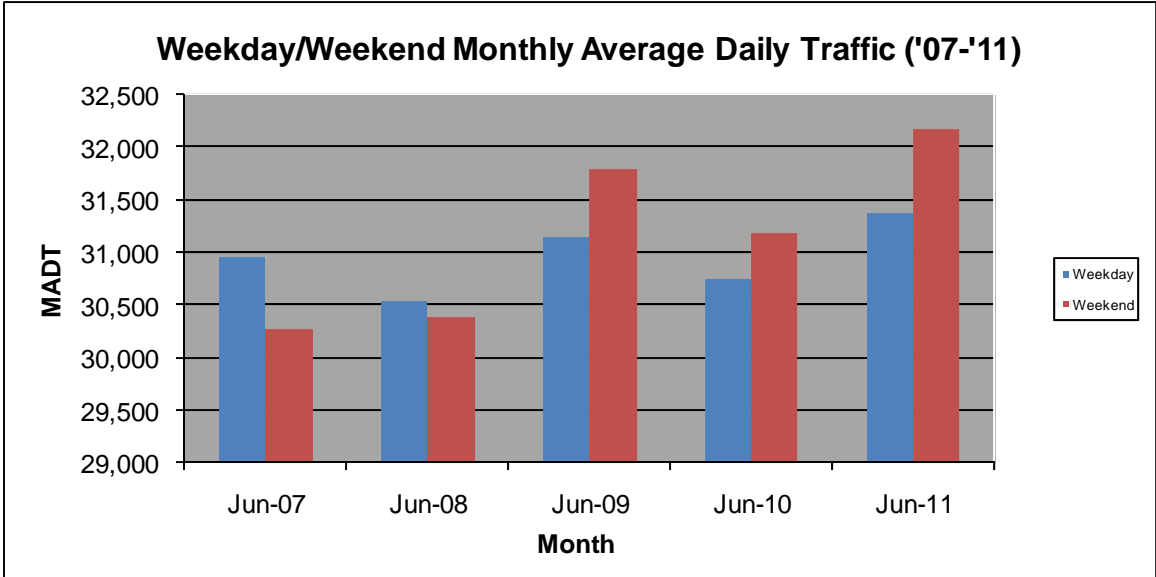

MONTHLY REPORT, STATION NO. 382 (ATR)

JUNE 2011

Station Measurement: VOLUME/SPEED/CLASS		
Route: TH 52	Route Direction: N/S	Lanes: 4
County: Dakota	Closest City: Coates	
Location: N OF 180TH ST E, S OF COATES		
Ref Post: 111+00.966	True Mile: 112.328	Sequence No. 9871
Volume: 946,554		MADT: 31,552
Weekday MADT: 31,372		Weekend MADT: 32,166

Note: 'Weekday' defined as Monday-Friday, 'Weekend' defined as Saturday-Sunday