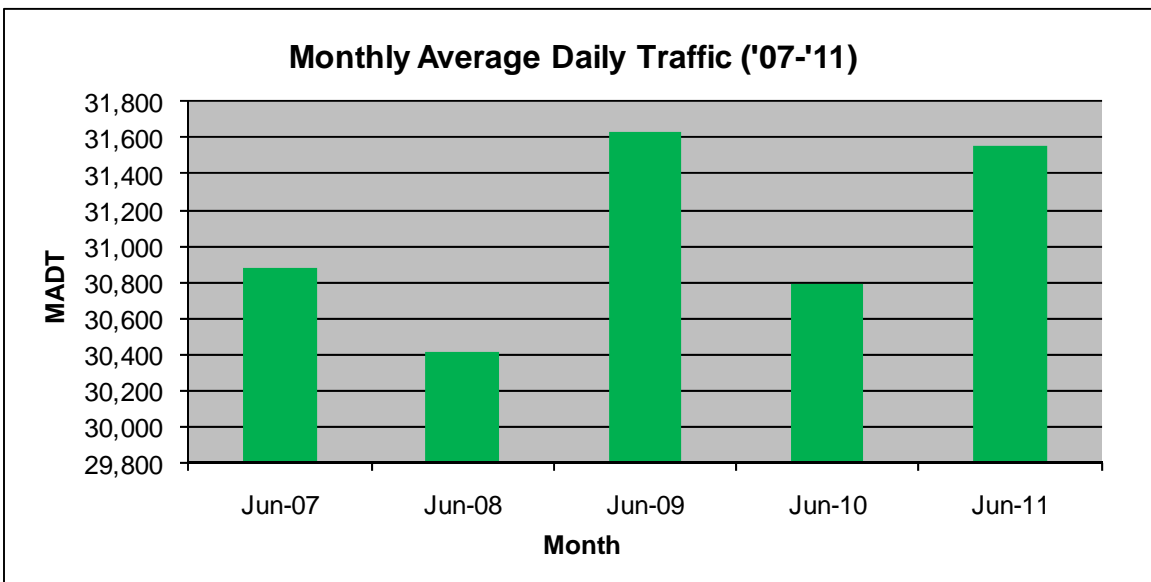

MONTHLY REPORT, STATION NO. 382 (ATR)

JUNE 2011

Station Measurement: VOLUME/SPEED/CLASS		
Route: TH 52	Route Direction: N/S	Lanes: 4
County: Dakota	Closest City: Coates	
Location: N OF 180TH ST E, S OF COATES		
Ref Post: 111+00.966	True Mile: 112.328	Sequence No. 9871
Volume: 946,554		MADT: 31,552
Weekday MADT: 31,372		Weekend MADT: 32,166

Note: 'Weekday' defined as Monday-Friday, 'Weekend' defined as Saturday-Sunday