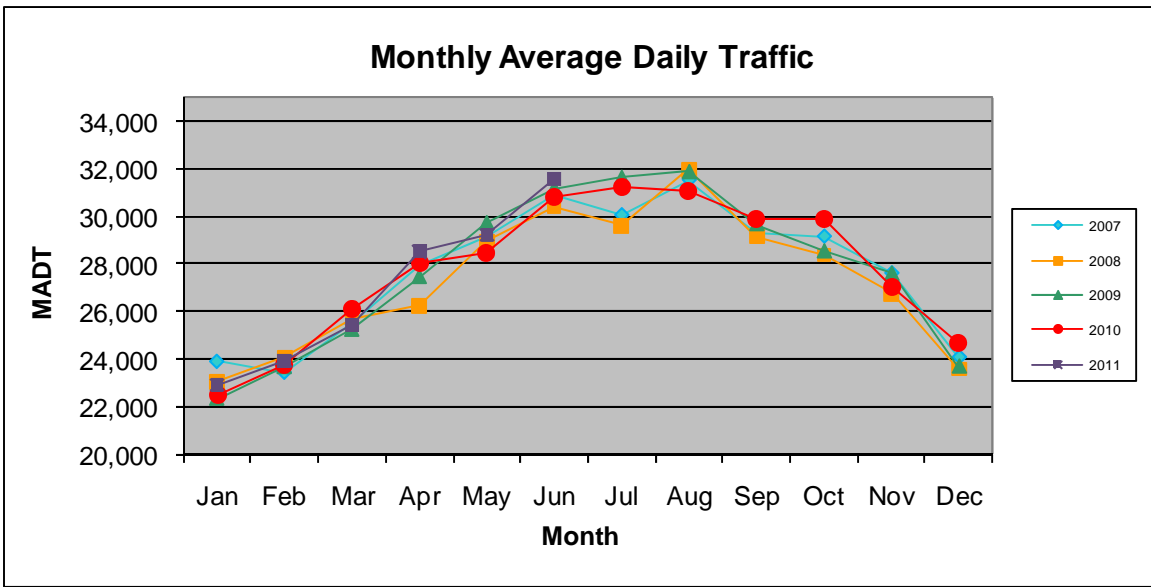

MONTHLY REPORT, STATION NO. 382 (ATR)

JUNE 2011

Station Measurement: VOLUME/SPEED/CLASS		
Route: TH 52	Route Direction: N/S	Lanes: 4
County: Dakota	Closest City: Coates	
Location: N OF 180TH ST E, S OF COATES		
Ref Post: 111+00.966	True Mile: 112.328	Sequence No. 9871
Volume: 946,554		MADT: 31,552
Weekday MADT: 31,372		Weekend MADT: 32,166

Note: 'Weekday' defined as Monday-Friday, 'Weekend' defined as Saturday-Sunday