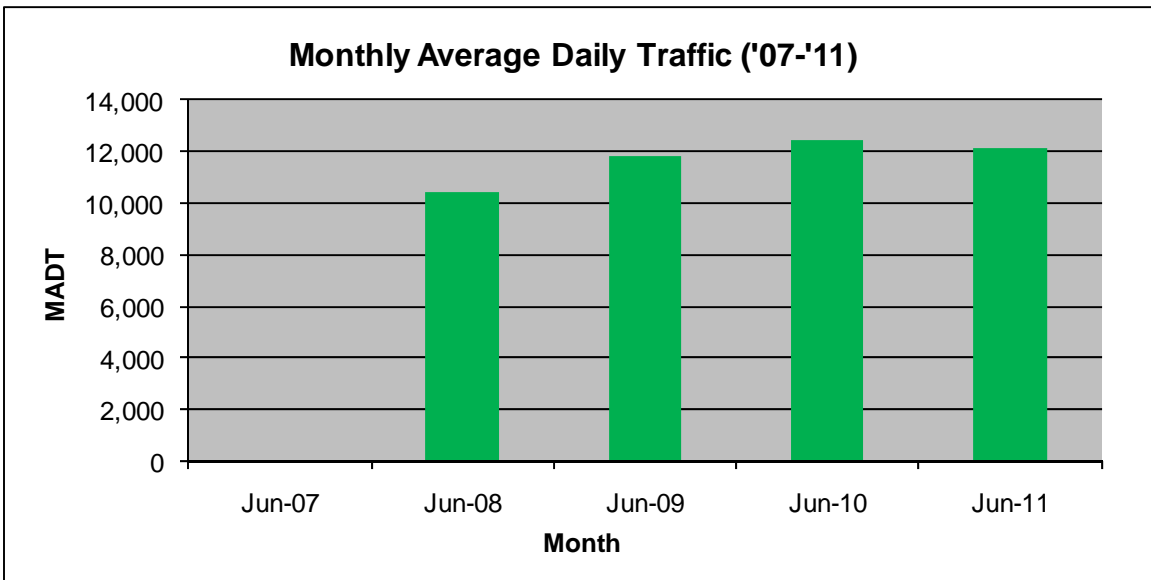

MONTHLY REPORT, STATION NO. 381 (ATR)

JUNE 2011

Station Measurement: VOLUME/SPEED/CLASS		
Route: TH 212	Route Direction: E/W	Lanes: 2
County: Carver	Closest City: Cologne	
Location: 1.7 MI W OF CSAH51, W OF COLOGNE		
Ref Post: 133+00.500	True Mile: 133.195	Sequence No. 9870
Volume: 362,867		MADT: 12,096
Weekday MADT: 12,770		Weekend MADT: 10,258

Note: No data January to October 2007 due to sensors destroyed by construction... Increased traffic beginning August 2008 due to new TH 212 being opened

Note: 'Weekday' defined as Monday-Friday, 'Weekend' defined as Saturday-Sunday