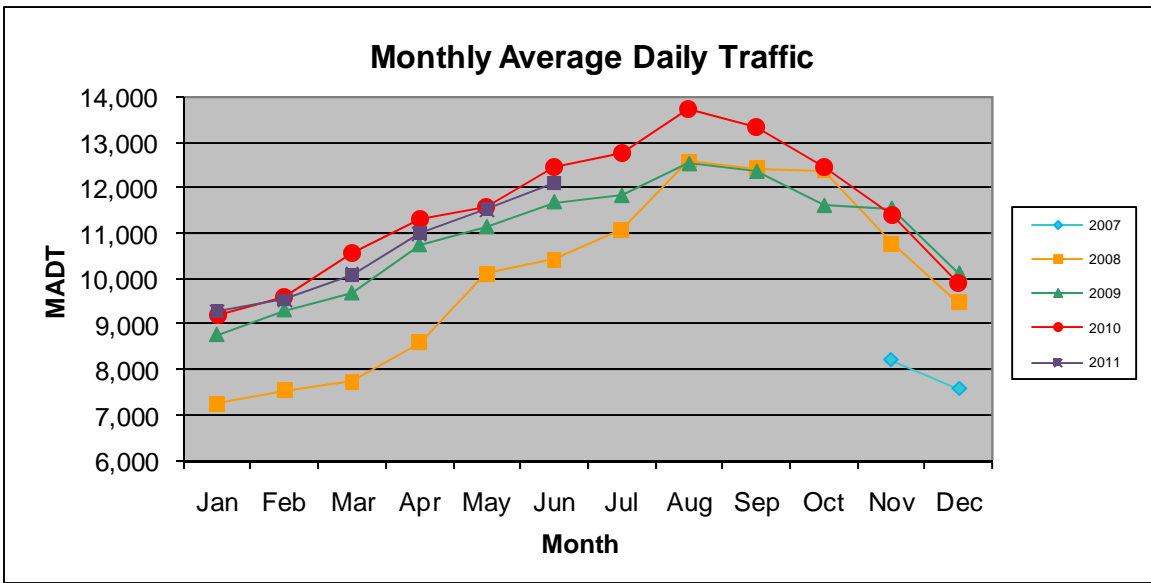

MONTHLY REPORT, STATION NO. 381 (ATR)

JUNE 2011

Station Measurement: VOLUME/SPEED/CLASS		
Route: TH 212	Route Direction: E/W	Lanes: 2
County: Carver	Closest City: Cologne	
Location: 1.7 MI W OF CSAH51, W OF COLOGNE		
Ref Post: 133+00.500	True Mile: 133.195	Sequence No. 9870
Volume: 362,867		MADT: 12,096
Weekday MADT: 12,770		Weekend MADT: 10,258

Note: No data January to October 2007 due to sensors destroyed by construction... Increased traffic beginning August 2008 due to new TH 212 being opened

Note: 'Weekday' defined as Monday-Friday, 'Weekend' defined as Saturday-Sunday