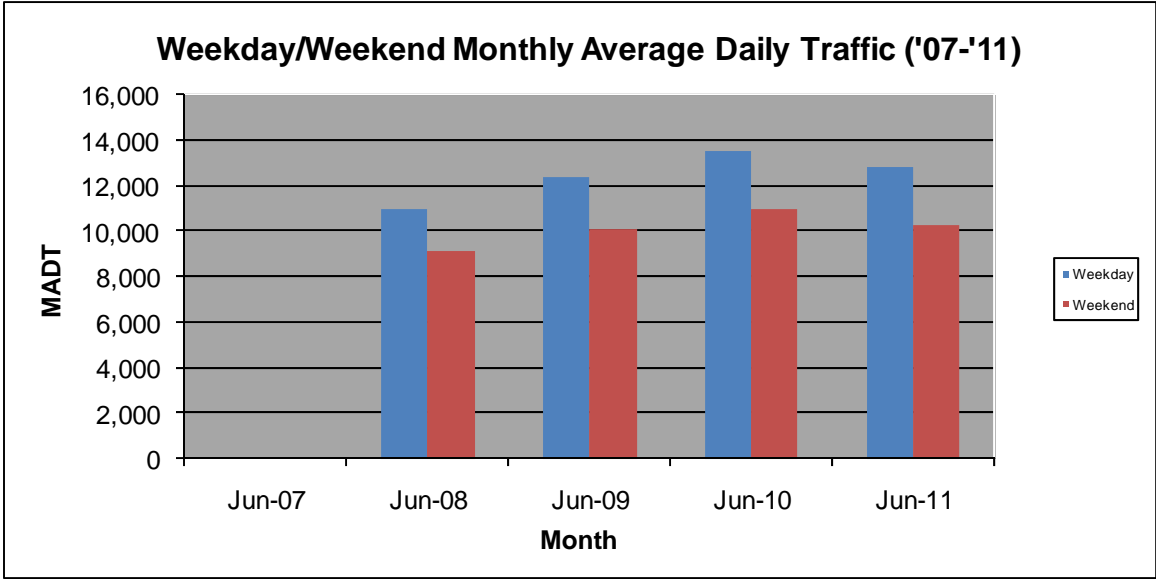

MONTHLY REPORT, STATION NO. 381 (ATR)

JUNE 2011

Station Measurement: VOLUME/SPEED/CLASS		
Route: TH 212	Route Direction: E/W	Lanes: 2
County: Carver	Closest City: Cologne	
Location: 1.7 MI W OF CSAH51, W OF COLOGNE		
Ref Post: 133+00.500	True Mile: 133.195	Sequence No. 9870
Volume: 362,867		MADT: 12,096
Weekday MADT: 12,770		Weekend MADT: 10,258

Note: No data January to October 2007 due to sensors destroyed by construction... Increased traffic beginning August 2008 due to new TH 212 being opened

Note: 'Weekday' defined as Monday-Friday, 'Weekend' defined as Saturday-Sunday